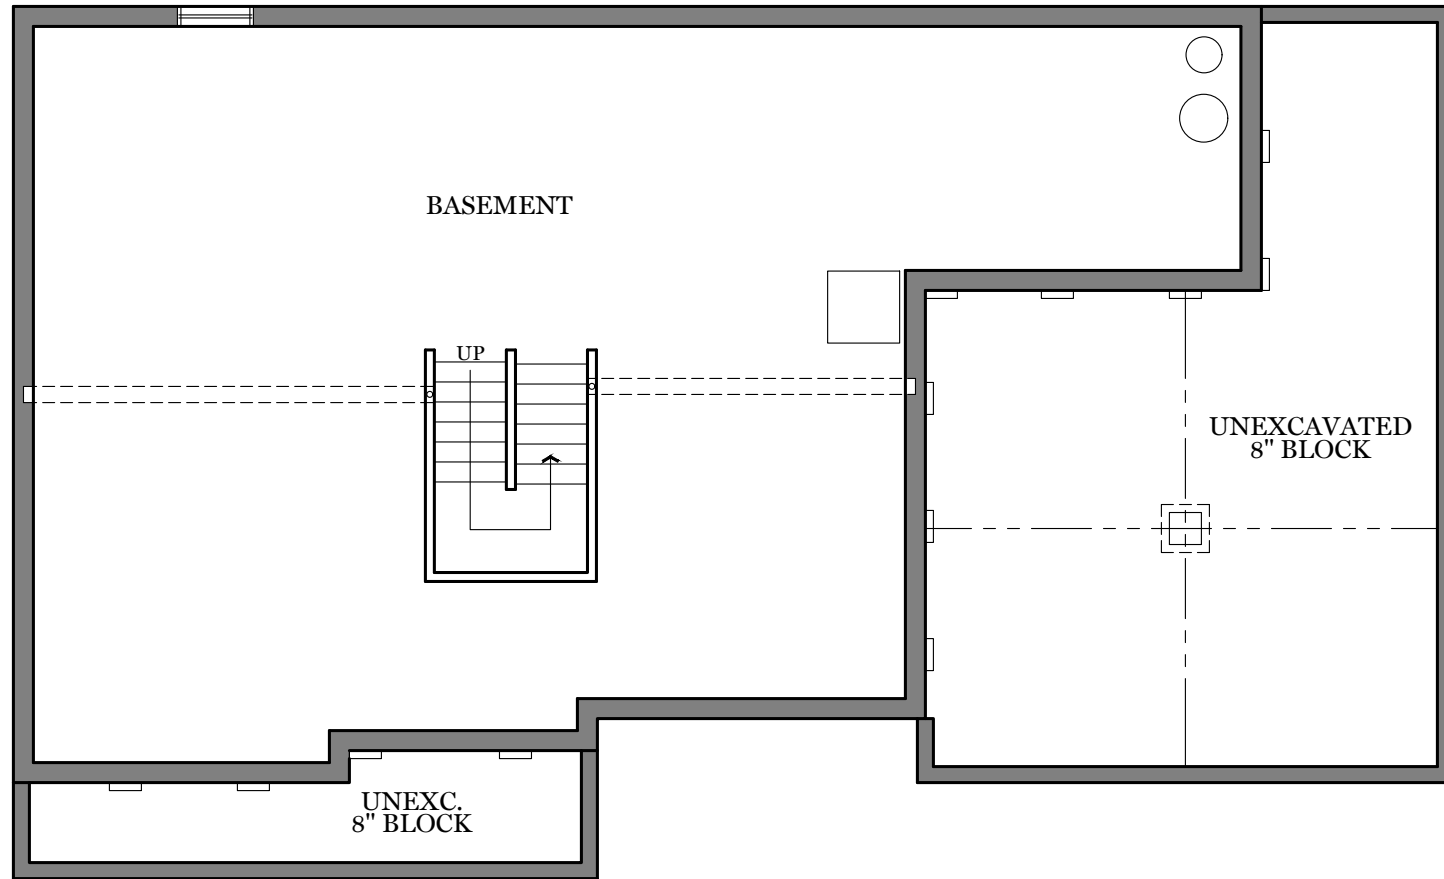

Second Floor Plan 1,280 sf

"BRENTWOOD" (Traditional and Classic)

ALL PRINTS ARE FOR ILLUSTRATION PURPOSES AND REPRESENT HOMES IN Kendale Oaks. ROOM SIZES ARE APPROXIMATE. CONTACT SALES AGENT FOR MORE INFORMATION

Kendale Oaks

First Floor Plan - 1,344 sf

"BRENTWOOD" (American and Heritage)

ALL PRINTS ARE FOR ILLUSTRATION PURPOSES AND REPRESENT HOMES IN Kendale Oaks. ROOM SIZES ARE APPROXIMATE. CONTACT SALES AGENT FOR MORE INFORMATION.

Kendale Oaks

Second Floor Plan 1,280 sf

"BRENTWOOD" (American and Heritage)

ALL PRINTS ARE FOR ILLUSTRATION
PURPOSES AND REPRESENT
HOMES IN Kendale Oaks
ROOM SIZES ARE APPROXIMATE.
CONTACT SALES AGENT FOR
MORE INFORMATION