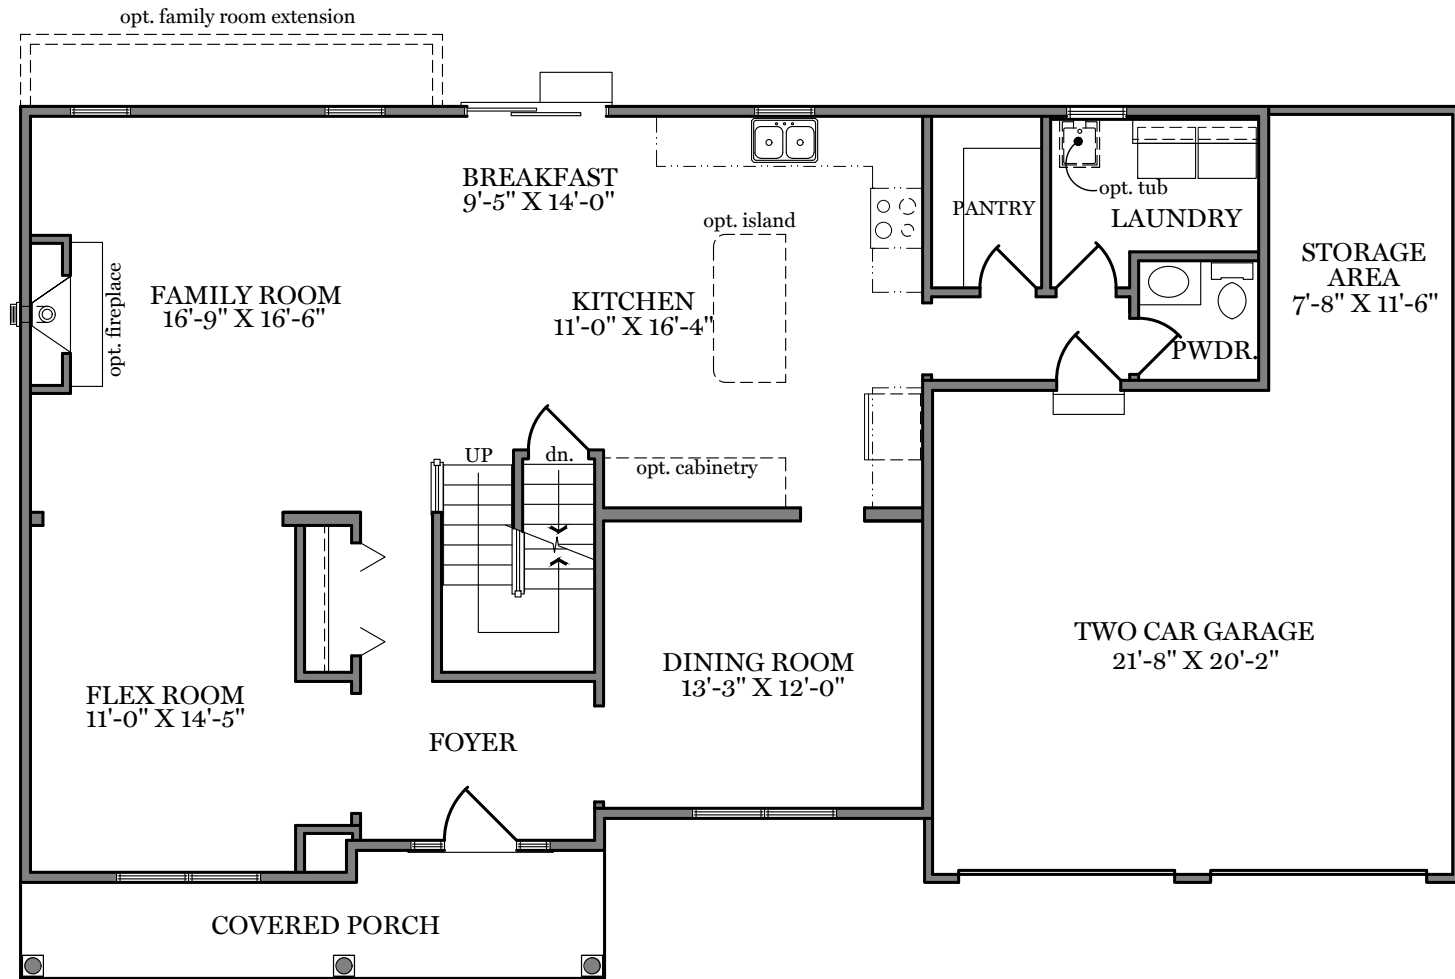

Kendale Oaks

First Floor Plan - 1,344 sf

"BRENTWOOD" (Traditional and Classic)

ALL PRINTS ARE FOR ILLUSTRATION PURPOSES AND REPRESENT HOMES IN Kendale Oaks. ROOM SIZES ARE APPROXIMATE. CONTACT SALES AGENT FOR MORE INFORMATION.

Second Floor Plan 1,280 sf

"BRENTWOOD" (Traditional and Classic)

ALL PRINTS ARE FOR ILLUSTRATION PURPOSES AND REPRESENT HOMES IN Kendale Oaks. ROOM SIZES ARE APPROXIMATE. CONTACT SALES AGENT FOR MORE INFORMATION

Kendale Oaks

First Floor Plan - 1,344 sf

"BRENTWOOD" (American and Heritage)

ALL PRINTS ARE FOR ILLUSTRATION PURPOSES AND REPRESENT HOMES IN Kendale Oaks. ROOM SIZES ARE APPROXIMATE. CONTACT SALES AGENT FOR MORE INFORMATION.

Kendale Oaks

Second Floor Plan 1,280 sf

"BRENTWOOD" (American and Heritage)

ALL PRINTS ARE FOR ILLUSTRATION
PURPOSES AND REPRESENT
HOMES IN Kendale Oaks
ROOM SIZES ARE APPROXIMATE.
CONTACT SALES AGENT FOR
MORE INFORMATION