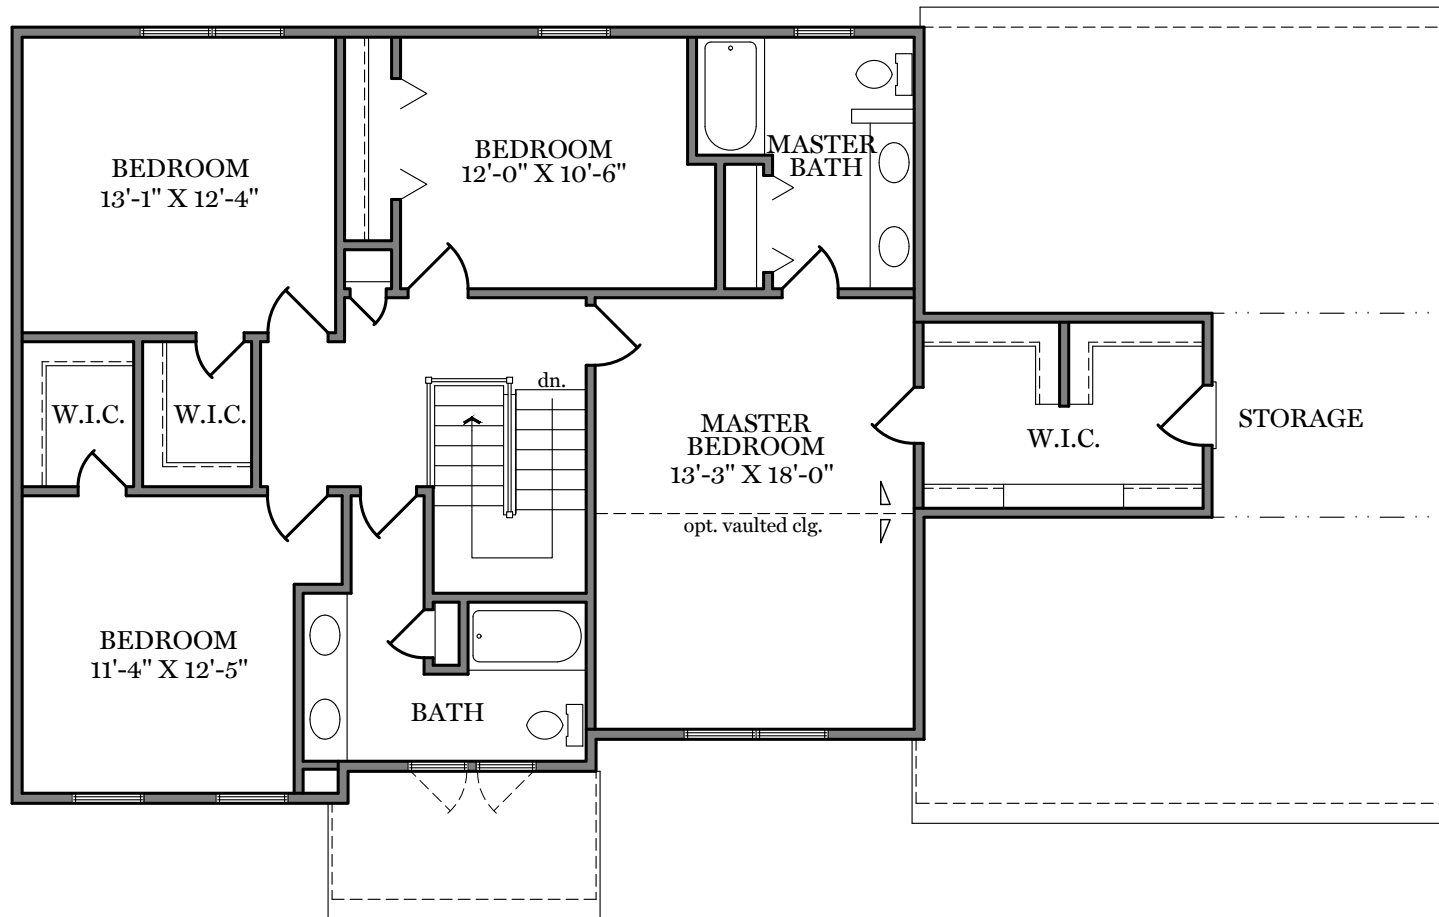

Second Floor Plan 1,280 sf

"BRENTWOOD" (Traditional and Classic)

ALL PRINTS ARE FOR ILLUSTRATION PURPOSES AND REPRESENT HOMES IN Kendale Oaks. ROOM SIZES ARE APPROXIMATE. CONTACT SALES AGENT FOR MORE INFORMATION

Kendale Oaks

First Floor Plan - 1,344 sf

"BRENTWOOD" (American and Heritage)

ALL PRINTS ARE FOR ILLUSTRATION PURPOSES AND REPRESENT HOMES IN Kendale Oaks. ROOM SIZES ARE APPROXIMATE. CONTACT SALES AGENT FOR MORE INFORMATION.

Kendale Oaks

Second Floor Plan 1,280 sf

"BRENTWOOD" (American and Heritage)

ALL PRINTS ARE FOR ILLUSTRATION
PURPOSES AND REPRESENT
HOMES IN Kendale Oaks
ROOM SIZES ARE APPROXIMATE.
CONTACT SALES AGENT FOR
MORE INFORMATION

Kendale Oaks

Traditional Elevation - 2,624 sf

"BRENTWOOD"

ALL PRINTS ARE FOR ILLUSTRATION
PURPOSES AND REPRESENT
HOMES IN Kendale Oaks
ROOM SIZES ARE APPROXIMATE.
CONTACT SALES AGENT FOR
MORE INFORMATION