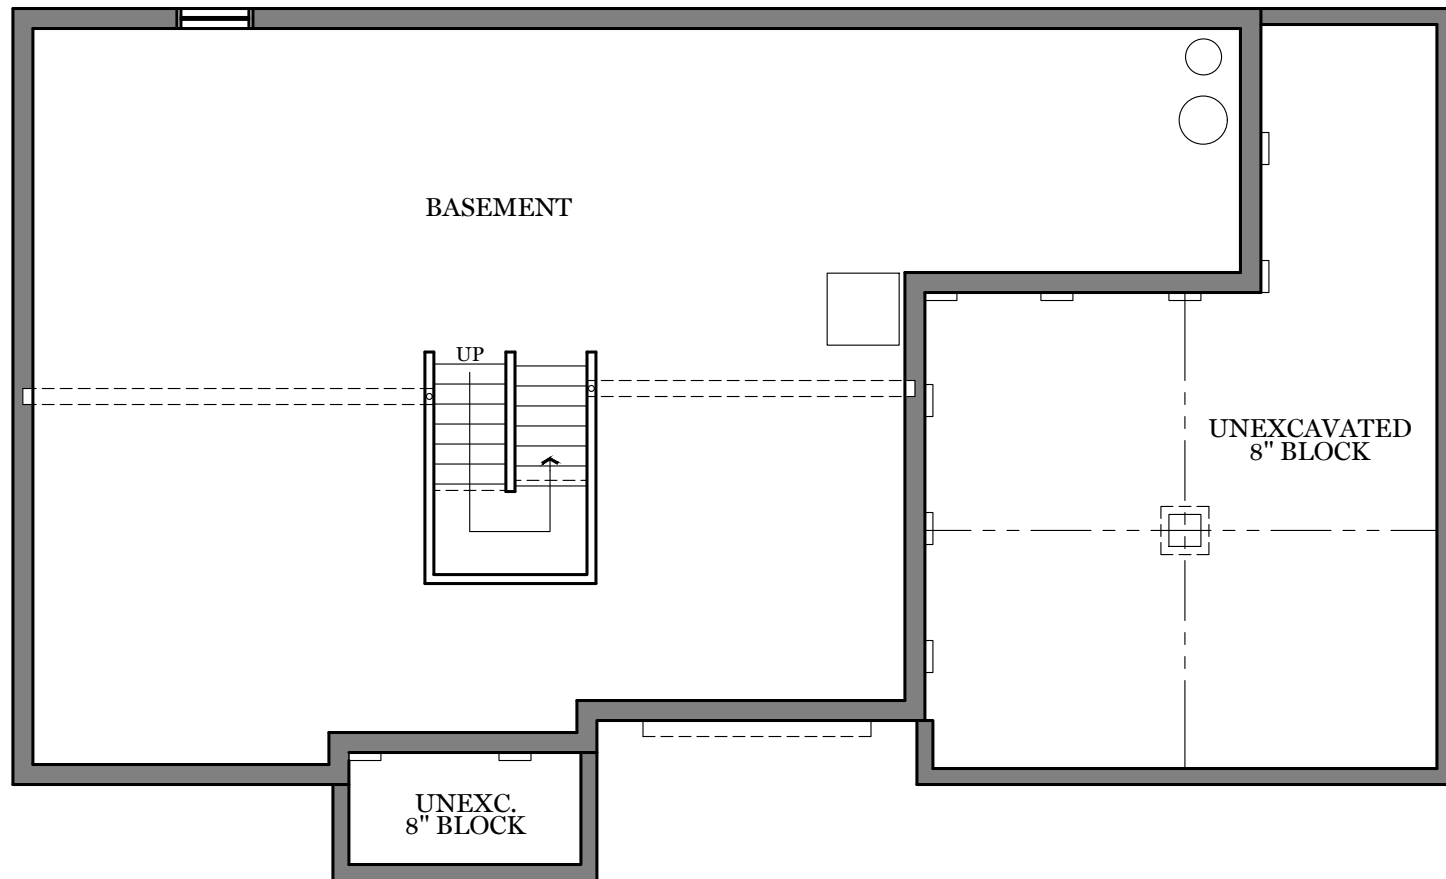

Kendale Oaks

Second Floor Plan 1,280 sf

"BRENTWOOD" (American and Heritage)

ALL PRINTS ARE FOR ILLUSTRATION
PURPOSES AND REPRESENT
HOMES IN Kendale Oaks
ROOM SIZES ARE APPROXIMATE.
CONTACT SALES AGENT FOR
MORE INFORMATION

Kendale Oaks

Traditional Elevation - 2,624 sf

"BRENTWOOD"

ALL PRINTS ARE FOR ILLUSTRATION
PURPOSES AND REPRESENT
HOMES IN Kendale Oaks
ROOM SIZES ARE APPROXIMATE.
CONTACT SALES AGENT FOR
MORE INFORMATION