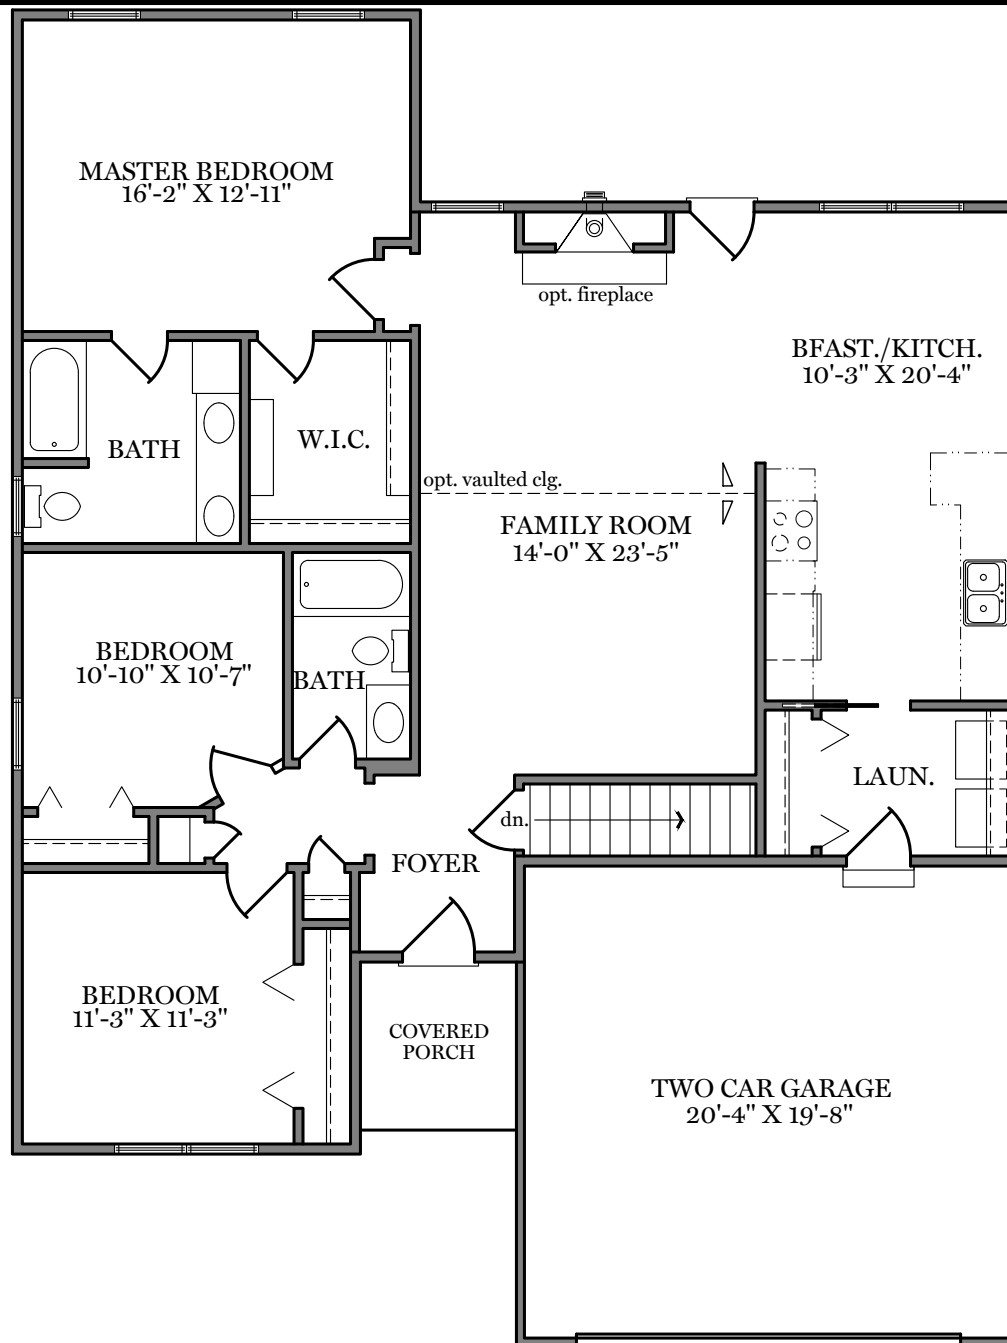

Kendale Oaks

First Floor Plan - 1,499 sf

"ELMCREST"

ALL PRINTS ARE FOR ILLUSTRATION PURPOSES AND REPRESENT HOMES IN Kendale Oaks. ROOM SIZES ARE APPROXIMATE. CONTACT SALES AGENT FOR MORE INFORMATION.

Kendale Oaks

Foundation

"ELMCREST"

ALL PRINTS ARE FOR ILLUSTRATION
PURPOSES AND REPRESENT
HOMES IN Kendale Oaks
ROOM SIZES ARE APPROXIMATE.
CONTACT SALES AGENT FOR
MORE INFORMATION

Kendale Oaks

Traditional Elevation - 1,499 sf

"ELMCREST"

ALL PRINTS ARE FOR ILLUSTRATION
PURPOSES AND REPRESENT
HOMES IN Kendale Oaks
ROOM SIZES ARE APPROXIMATE.
CONTACT SALES AGENT FOR
MORE INFORMATION

Classic Elevation - 1,499 sf
"ELMCREST"

ALL PRINTS ARE FOR ILLUSTRATION
PURPOSES AND REPRESENT
HOMES IN Kendale Oaks
ROOM SIZES ARE APPROXIMATE.
CONTACT SALES AGENT FOR
MORE INFORMATION

Kendale Oaks

Heritage Elevation - 1,499 sf
"ELMCREST"

ALL PRINTS ARE FOR ILLUSTRATION
PURPOSES AND REPRESENT
HOMES IN Kendale Oaks
ROOM SIZES ARE APPROXIMATE.
CONTACT SALES AGENT FOR
MORE INFORMATION