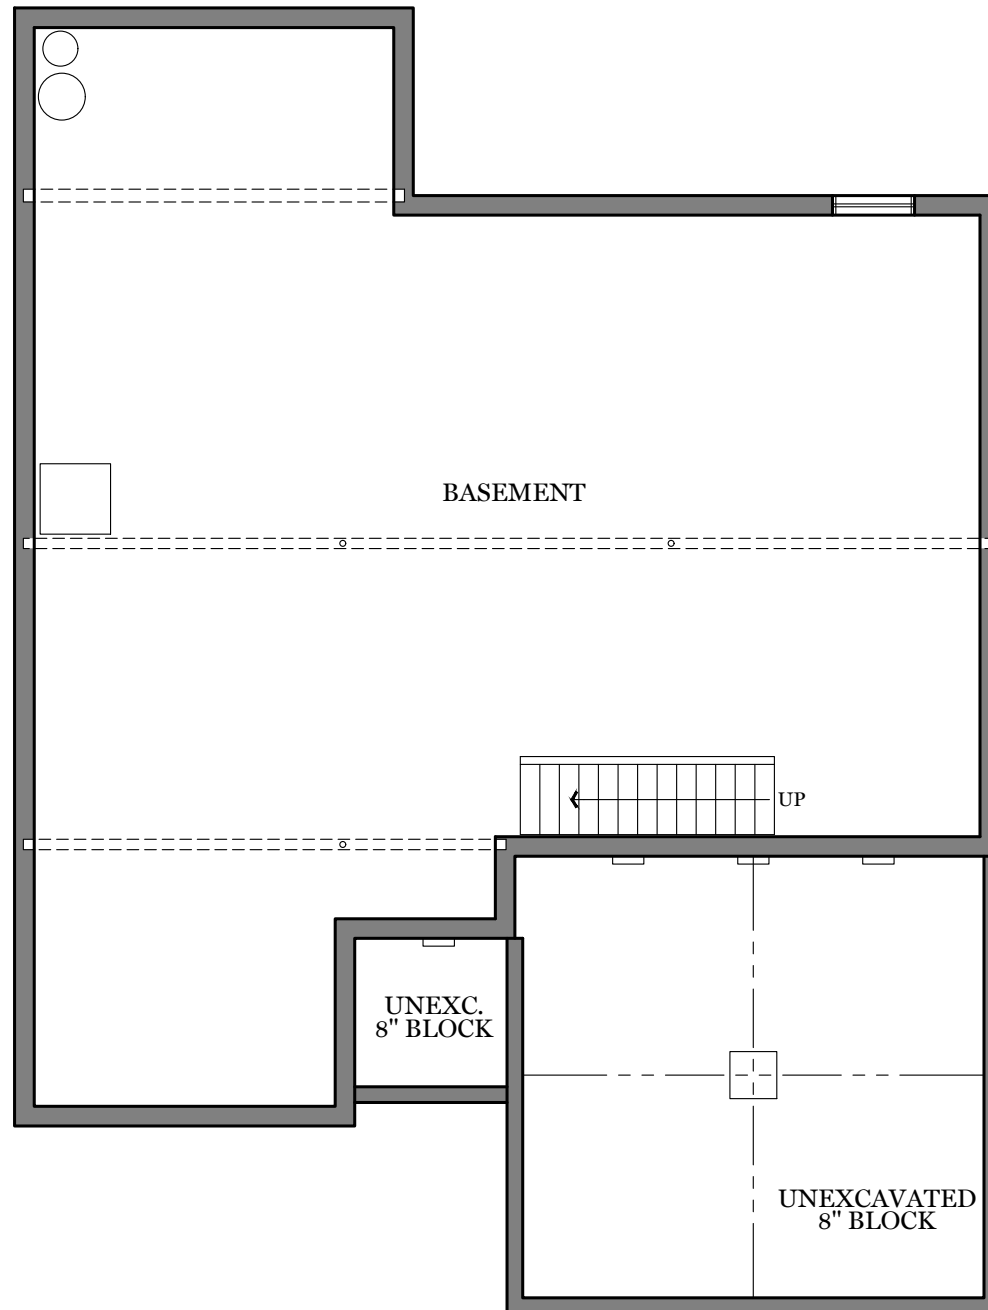

Kendale Oaks

First Floor Plan - 1,499 sf

"ELMCREST"

ALL PRINTS ARE FOR ILLUSTRATION PURPOSES AND REPRESENT HOMES IN Kendale Oaks. ROOM SIZES ARE APPROXIMATE. CONTACT SALES AGENT FOR MORE INFORMATION.

Kendale Oaks

Foundation

"ELMCREST"

ALL PRINTS ARE FOR ILLUSTRATION
PURPOSES AND REPRESENT
HOMES IN Kendale Oaks
ROOM SIZES ARE APPROXIMATE.
CONTACT SALES AGENT FOR
MORE INFORMATION

Kendale Oaks

Traditional Elevation - 1,499 sf

"ELMCREST"

ALL PRINTS ARE FOR ILLUSTRATION
PURPOSES AND REPRESENT
HOMES IN Kendale Oaks
ROOM SIZES ARE APPROXIMATE.
CONTACT SALES AGENT FOR
MORE INFORMATION

Classic Elevation - 1,499 sf
"ELMCREST"

ALL PRINTS ARE FOR ILLUSTRATION
PURPOSES AND REPRESENT
HOMES IN Kendale Oaks
ROOM SIZES ARE APPROXIMATE.
CONTACT SALES AGENT FOR
MORE INFORMATION

Kendale Oaks

Heritage Elevation - 1,499 sf
"ELMCREST"

ALL PRINTS ARE FOR ILLUSTRATION
PURPOSES AND REPRESENT
HOMES IN Kendale Oaks
ROOM SIZES ARE APPROXIMATE.
CONTACT SALES AGENT FOR
MORE INFORMATION