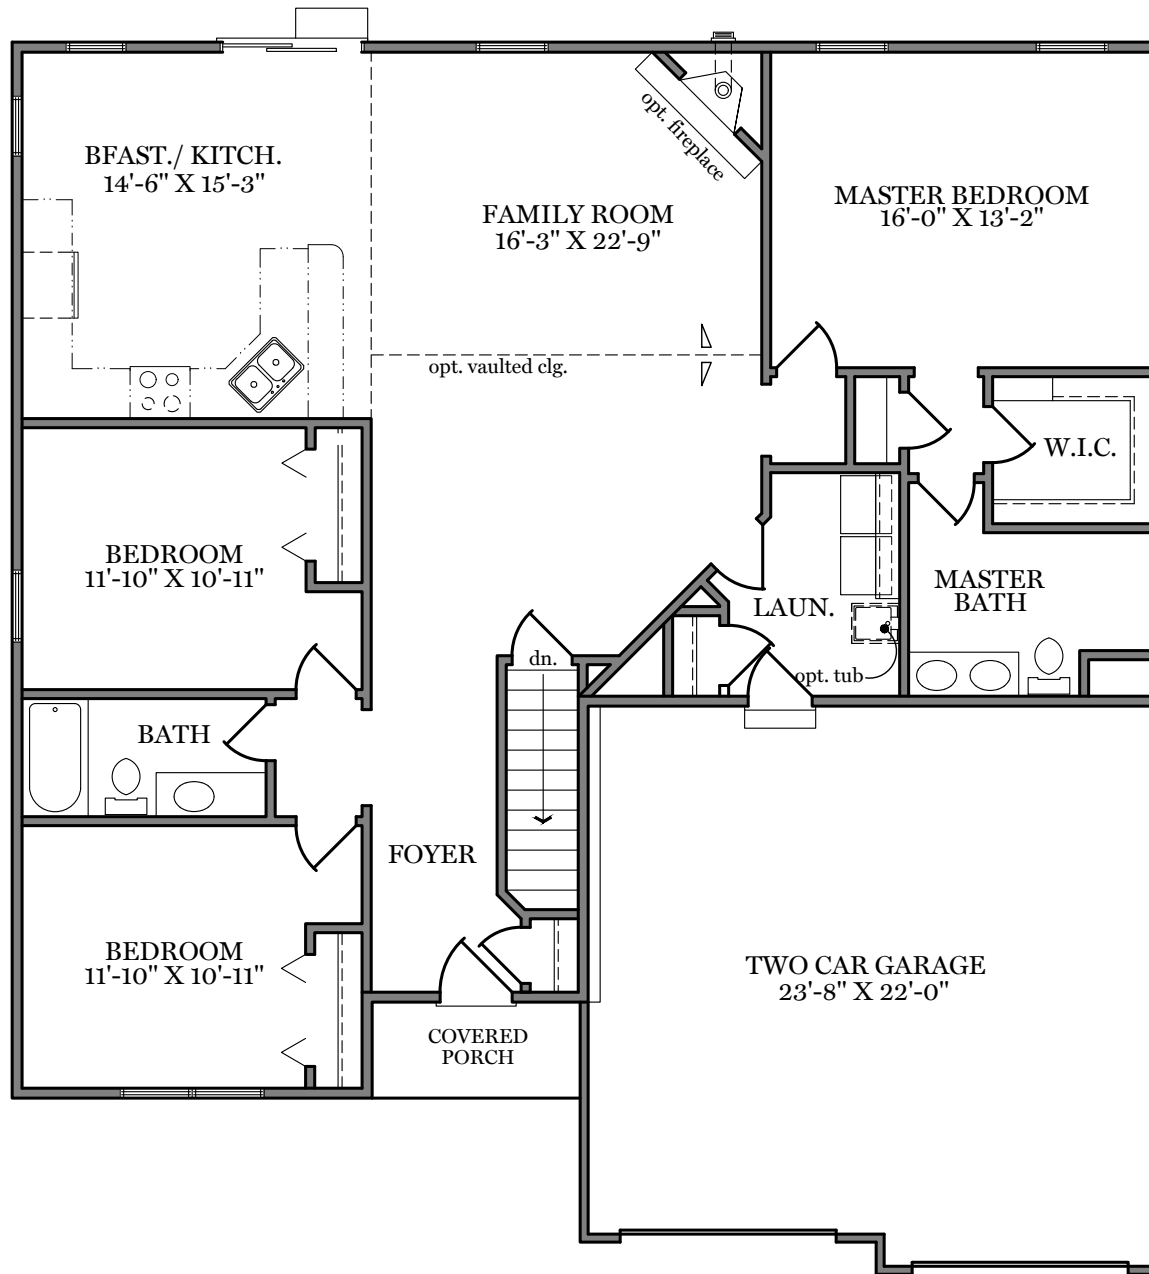

Kendale Oaks

First Floor Plan - 1,684 sf

"LINDEN" (Traditional and Classic)

ALL PRINTS ARE FOR ILLUSTRATION PURPOSES AND REPRESENT HOMES IN KENDALE OAKS. ROOM SIZES ARE APPROXIMATE. CONTACT SALES AGENT FOR MORE INFORMATION.

Kendale Oaks

First Floor Plan - 1,684 sf

"LINDEN" (American and Heritage)

ALL PRINTS ARE FOR ILLUSTRATION PURPOSES AND REPRESENT HOMES IN KENDALE OAKS. ROOM SIZES ARE APPROXIMATE. CONTACT SALES AGENT FOR MORE INFORMATION.

Kendale Oaks

Foundation

"LINDEN"

ALL PRINTS ARE FOR ILLUSTRATION
PURPOSES AND REPRESENT
HOMES IN KENDALE OAKS
ROOM SIZES ARE APPROXIMATE.
CONTACT SALES AGENT FOR
MORE INFORMATION

Kendale Oaks

Traditional Elevation - 1,684 sf

"LINDEN"

ALL PRINTS ARE FOR ILLUSTRATION
PURPOSES AND REPRESENT
HOMES IN KENDALE OAKS
ROOM SIZES ARE APPROXIMATE.
CONTACT SALES AGENT FOR
MORE INFORMATION

Kendale Oaks

Classic Elevation - 1,684 sf

"LINDEN"