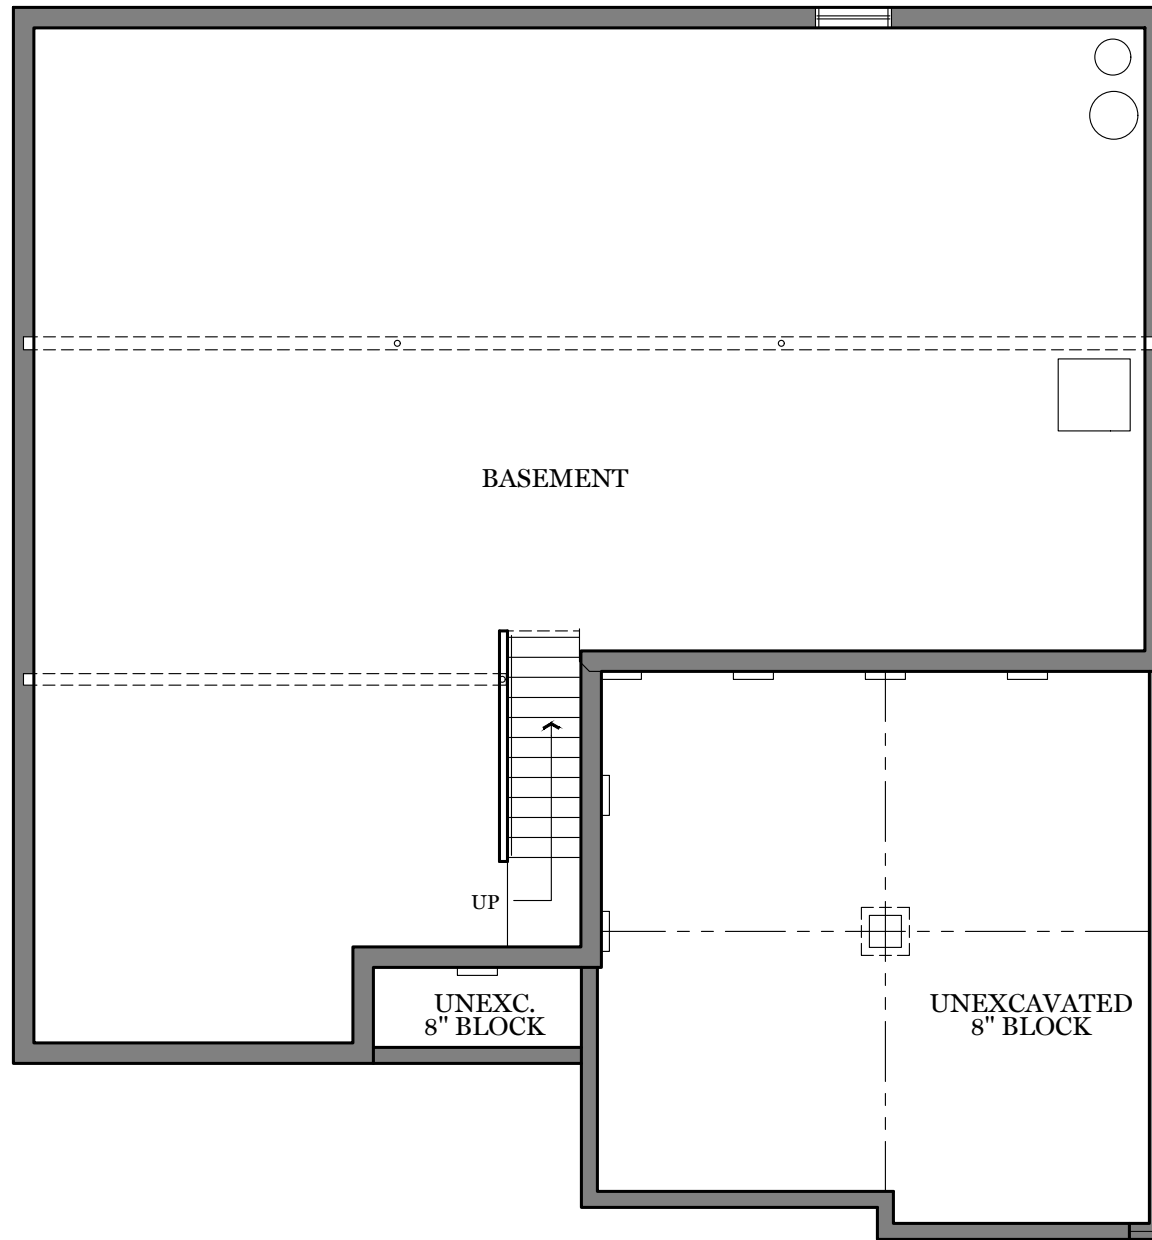

Kendale Oaks

First Floor Plan - 1,684 sf

"LINDEN" (Traditional and Classic)

ALL PRINTS ARE FOR ILLUSTRATION PURPOSES AND REPRESENT HOMES IN KENDALE OAKS. ROOM SIZES ARE APPROXIMATE. CONTACT SALES AGENT FOR MORE INFORMATION.

Kendale Oaks

First Floor Plan - 1,684 sf

"LINDEN" (American and Heritage)

ALL PRINTS ARE FOR ILLUSTRATION PURPOSES AND REPRESENT HOMES IN KENDALE OAKS. ROOM SIZES ARE APPROXIMATE. CONTACT SALES AGENT FOR MORE INFORMATION.

Kendale Oaks

Foundation

"LINDEN"

ALL PRINTS ARE FOR ILLUSTRATION
PURPOSES AND REPRESENT
HOMES IN KENDALE OAKS
ROOM SIZES ARE APPROXIMATE.
CONTACT SALES AGENT FOR
MORE INFORMATION

Kendale Oaks

Traditional Elevation - 1,684 sf

"LINDEN"

ALL PRINTS ARE FOR ILLUSTRATION
PURPOSES AND REPRESENT
HOMES IN KENDALE OAKS
ROOM SIZES ARE APPROXIMATE.
CONTACT SALES AGENT FOR
MORE INFORMATION

Kendale Oaks

Classic Elevation - 1,684 sf

"LINDEN"