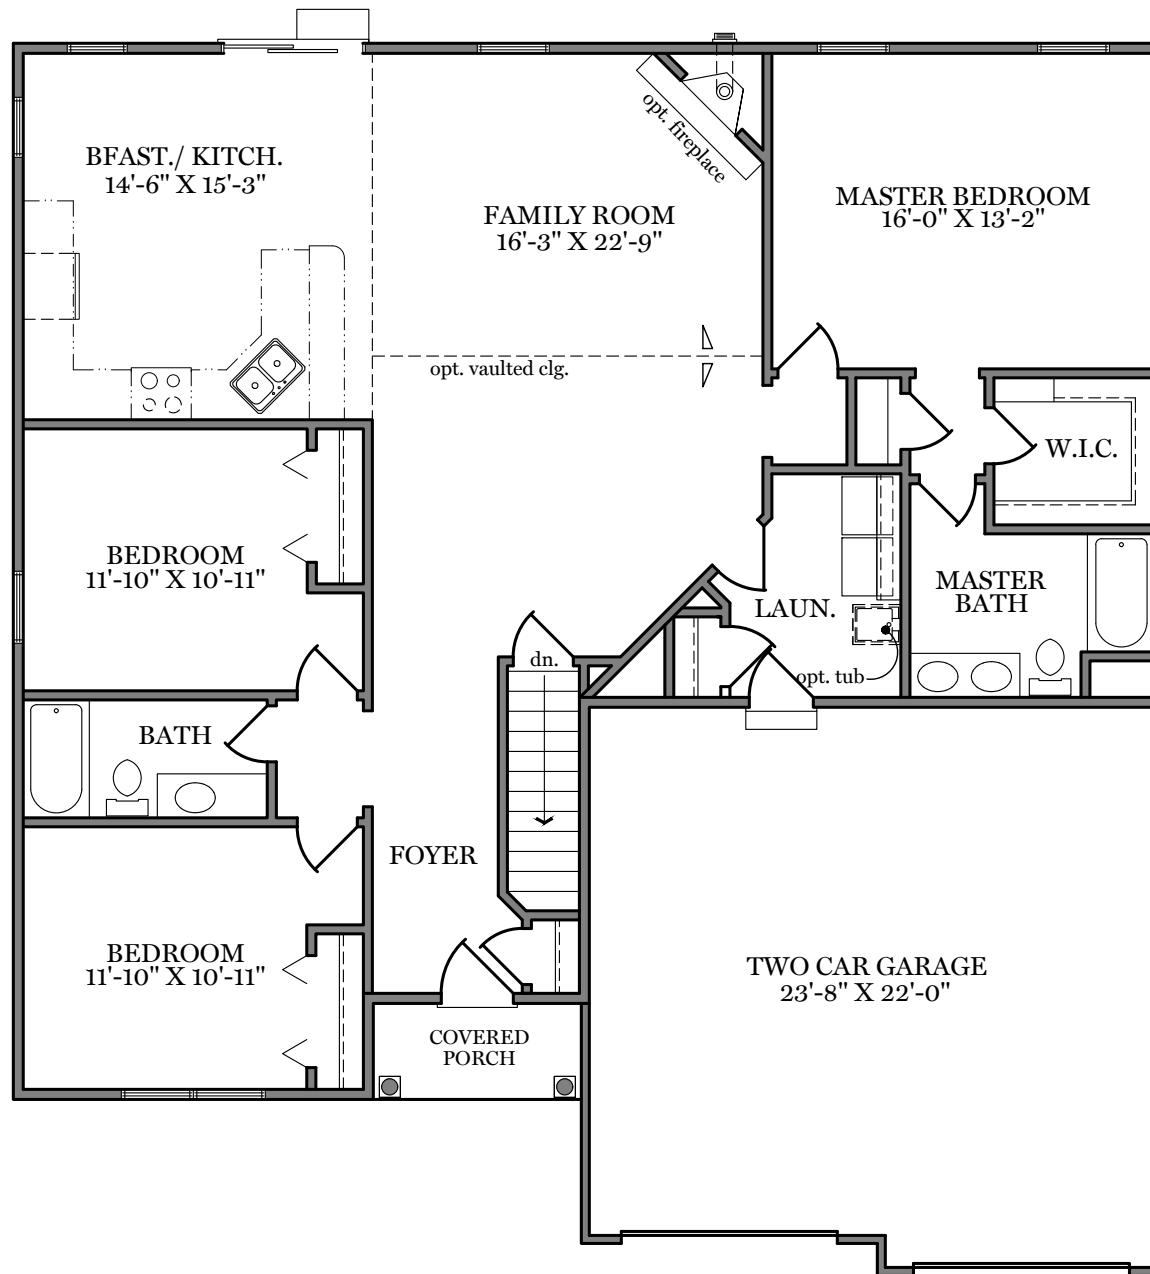

Kendale Oaks

First Floor Plan - 1,684 sf

"LINDEN" (Traditional and Classic)

ALL PRINTS ARE FOR ILLUSTRATION PURPOSES AND REPRESENT HOMES IN KENDALE OAKS. ROOM SIZES ARE APPROXIMATE. CONTACT SALES AGENT FOR MORE INFORMATION.

Kendale Oaks

First Floor Plan - 1,684 sf

"LINDEN" (American and Heritage)

ALL PRINTS ARE FOR ILLUSTRATION PURPOSES AND REPRESENT HOMES IN KENDALE OAKS. ROOM SIZES ARE APPROXIMATE. CONTACT SALES AGENT FOR MORE INFORMATION.

Kendale Oaks

Foundation

"LINDEN"

ALL PRINTS ARE FOR ILLUSTRATION
PURPOSES AND REPRESENT
HOMES IN KENDALE OAKS
ROOM SIZES ARE APPROXIMATE.
CONTACT SALES AGENT FOR
MORE INFORMATION

Kendale Oaks

Traditional Elevation - 1,684 sf

"LINDEN"

ALL PRINTS ARE FOR ILLUSTRATION
PURPOSES AND REPRESENT
HOMES IN KENDALE OAKS
ROOM SIZES ARE APPROXIMATE.
CONTACT SALES AGENT FOR
MORE INFORMATION

Kendale Oaks

Classic Elevation - 1,684 sf

"LINDEN"