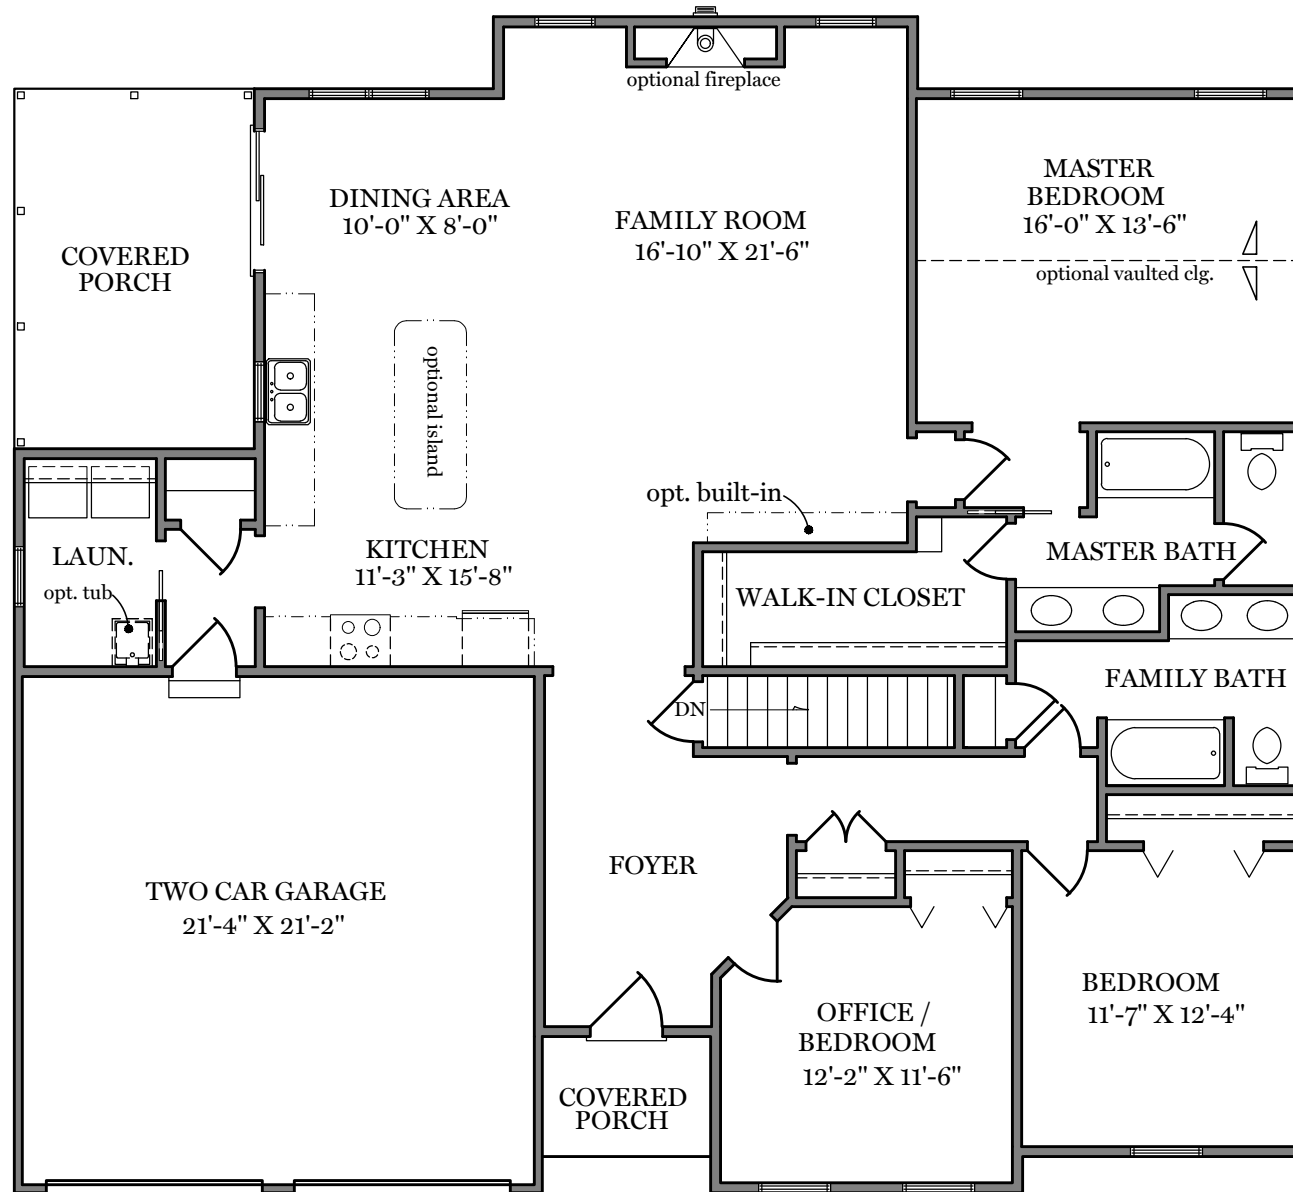

# Kendale Oaks

First Floor Plan - 1,855 sf

"MILTON"

ALL PRINTS ARE FOR ILLUSTRATION PURPOSES AND REPRESENT HOMES IN Kendale Oaks. ROOM SIZES ARE APPROXIMATE. CONTACT SALES AGENT FOR MORE INFORMATION.

Foundation

"MILTON"

# Kendale Oaks

Traditional Elevation - 1,855 sf

"MILTON"

ALL PRINTS ARE FOR ILLUSTRATION  
PURPOSES AND REPRESENT  
HOMES IN Kendale Oaks  
ROOM SIZES ARE APPROXIMATE.  
CONTACT SALES AGENT FOR  
MORE INFORMATION

Classic Elevation - 1,855 sf

"MILTON"

ALL PRINTS ARE FOR ILLUSTRATION  
PURPOSES AND REPRESENT  
HOMES IN Kendale Oaks  
ROOM SIZES ARE APPROXIMATE.  
CONTACT SALES AGENT FOR  
MORE INFORMATION