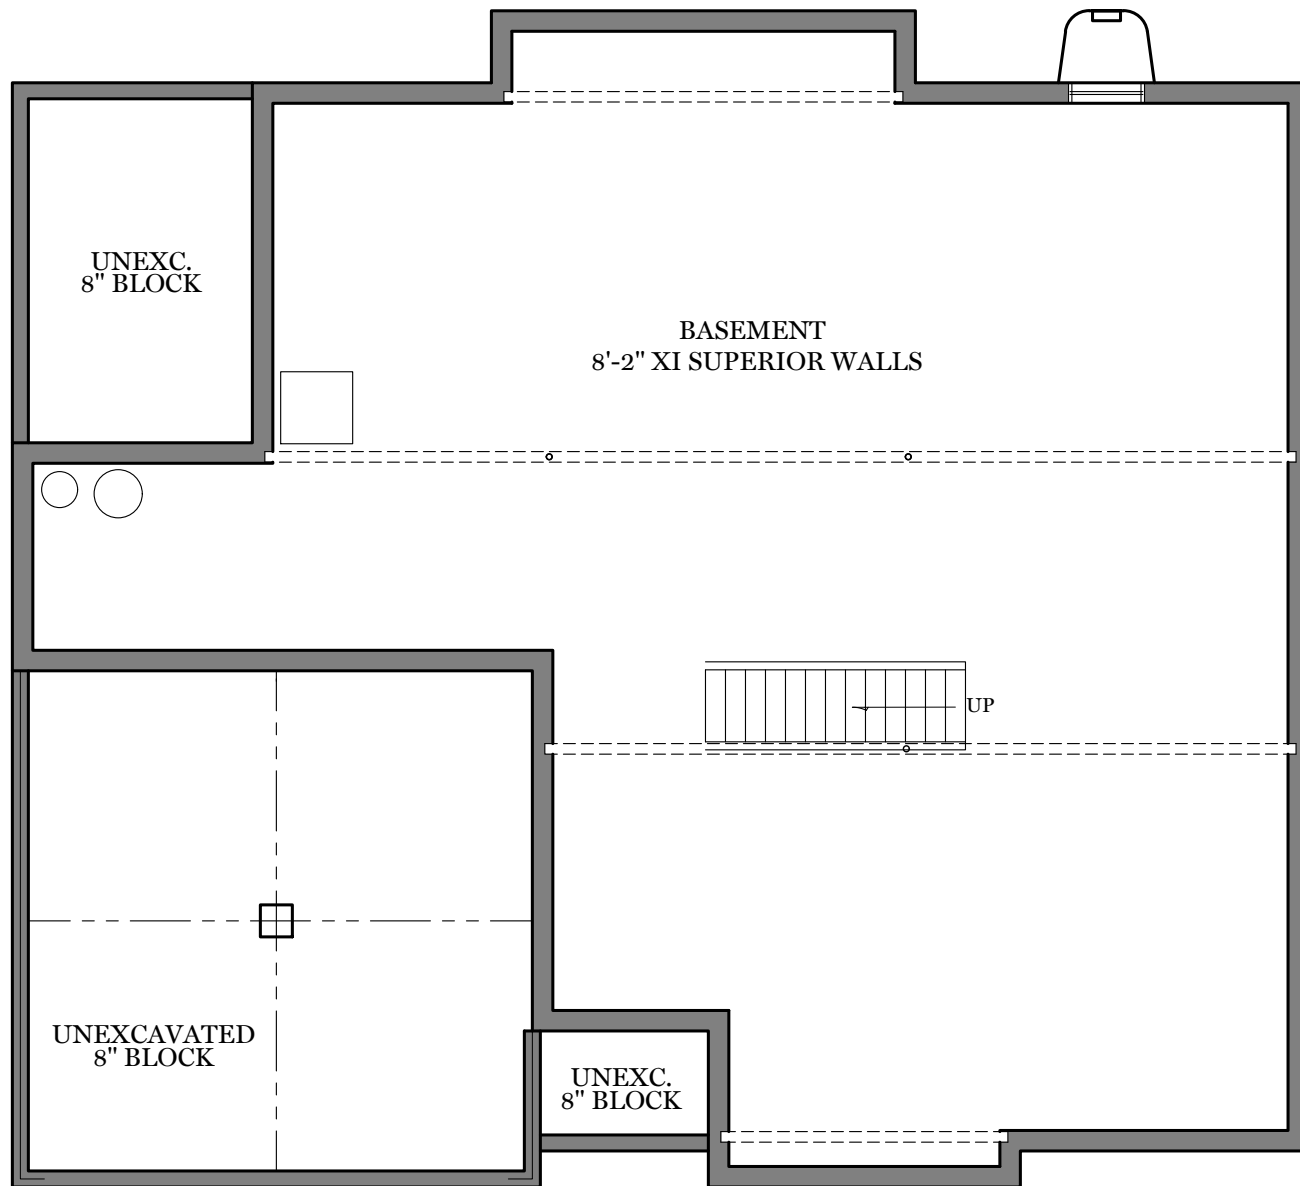

# Kendale Oaks

First Floor Plan - 1,855 sf

"MILTON"

ALL PRINTS ARE FOR ILLUSTRATION PURPOSES AND REPRESENT HOMES IN Kendale Oaks. ROOM SIZES ARE APPROXIMATE. CONTACT SALES AGENT FOR MORE INFORMATION.

Foundation

# Kendale Oaks

Traditional Elevation - 1,855 sf

"MILTON"

ALL PRINTS ARE FOR ILLUSTRATION  
PURPOSES AND REPRESENT  
HOMES IN Kendale Oaks  
ROOM SIZES ARE APPROXIMATE.  
CONTACT SALES AGENT FOR  
MORE INFORMATION

Classic Elevation - 1,855 sf

"MILTON"

ALL PRINTS ARE FOR ILLUSTRATION  
PURPOSES AND REPRESENT  
HOMES IN Kendale Oaks  
ROOM SIZES ARE APPROXIMATE.  
CONTACT SALES AGENT FOR  
MORE INFORMATION

# Kendale Oaks

American Elevation - 1,855 sf

"MILTON"

ALL PRINTS ARE FOR ILLUSTRATION  
PURPOSES AND REPRESENT  
HOMES IN Kendale Oaks  
ROOM SIZES ARE APPROXIMATE.  
CONTACT SALES AGENT FOR  
MORE INFORMATION