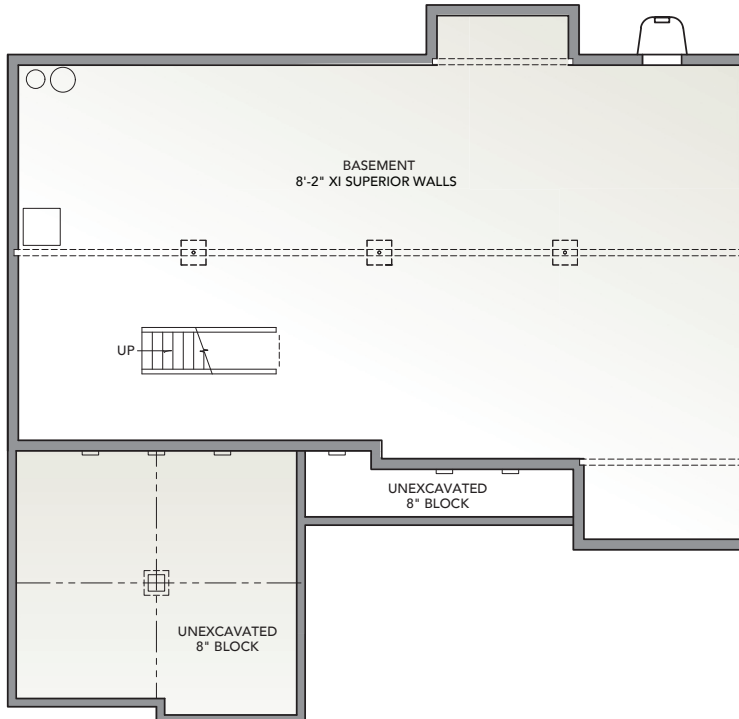

Brookfield

AMERICAN

TRADITIONAL

CLASSIC

HERITAGE

- Open single-story floorplan with formal dining room and eat-in kitchen
- Spacious family room
- Owner's entry with easy access to laundry room and main foyer
- Pantry room near kitchen
- Spacious master suite with 2 walk-in closets
- Owner's wing and guest wing on separate ends of home

KENDALE OAKS | EGStoltzfus Neighborhood Homes
www.egstoltzfus.com

3 BEDS | 2 BATHS | 2-CAR GARAGE | 2,108 SQ FEET | ONE STORY

FIRST FLOOR

BASEMENT

Information presented is for illustrative purposes only. Room dimensions and details may vary based on options and elevation selected. Not all features are shown. Please ask a New Home Sales Specialist for complete information. EGStoltzfus reserves the right to make changes without notice. Copyright ©2020 EGStoltzfus Homes.