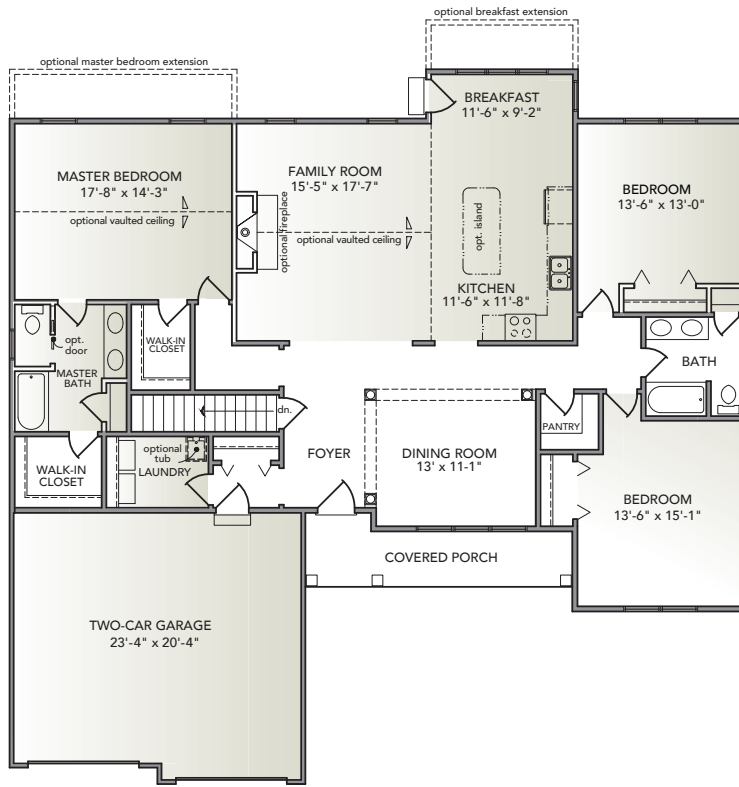

Brookfield

AMERICAN

TRADITIONAL

CLASSIC

HERITAGE

- Open single-story floorplan with formal dining room and eat-in kitchen
- Spacious family room
- Owner's entry with easy access to laundry room and main foyer
- Pantry room near kitchen
- Spacious master suite with 2 walk-in closets
- Owner's wing and guest wing on separate ends of home

Information presented is for illustrative purposes only. Room dimensions and details may vary based on options and elevation selected. Not all features are shown. Please ask a New Home Sales Specialist for complete information. EGStoltzfus reserves the right to make changes without notice. Copyright ©2020 EGStoltzfus Homes.

KENDALE OAKS | EGStoltzfus Neighborhood Homes
www.egstoltzfus.com

3 BEDS | 2 BATHS | 2-CAR GARAGE | 2,108 SQ FEET | ONE STORY

FIRST FLOOR

BASEMENT

Information presented is for illustrative purposes only. Room dimensions and details may vary based on options and elevation selected. Not all features are shown. Please ask a New Home Sales Specialist for complete information. EGStoltzfus reserves the right to make changes without notice. Copyright ©2020 EGStoltzfus Homes.