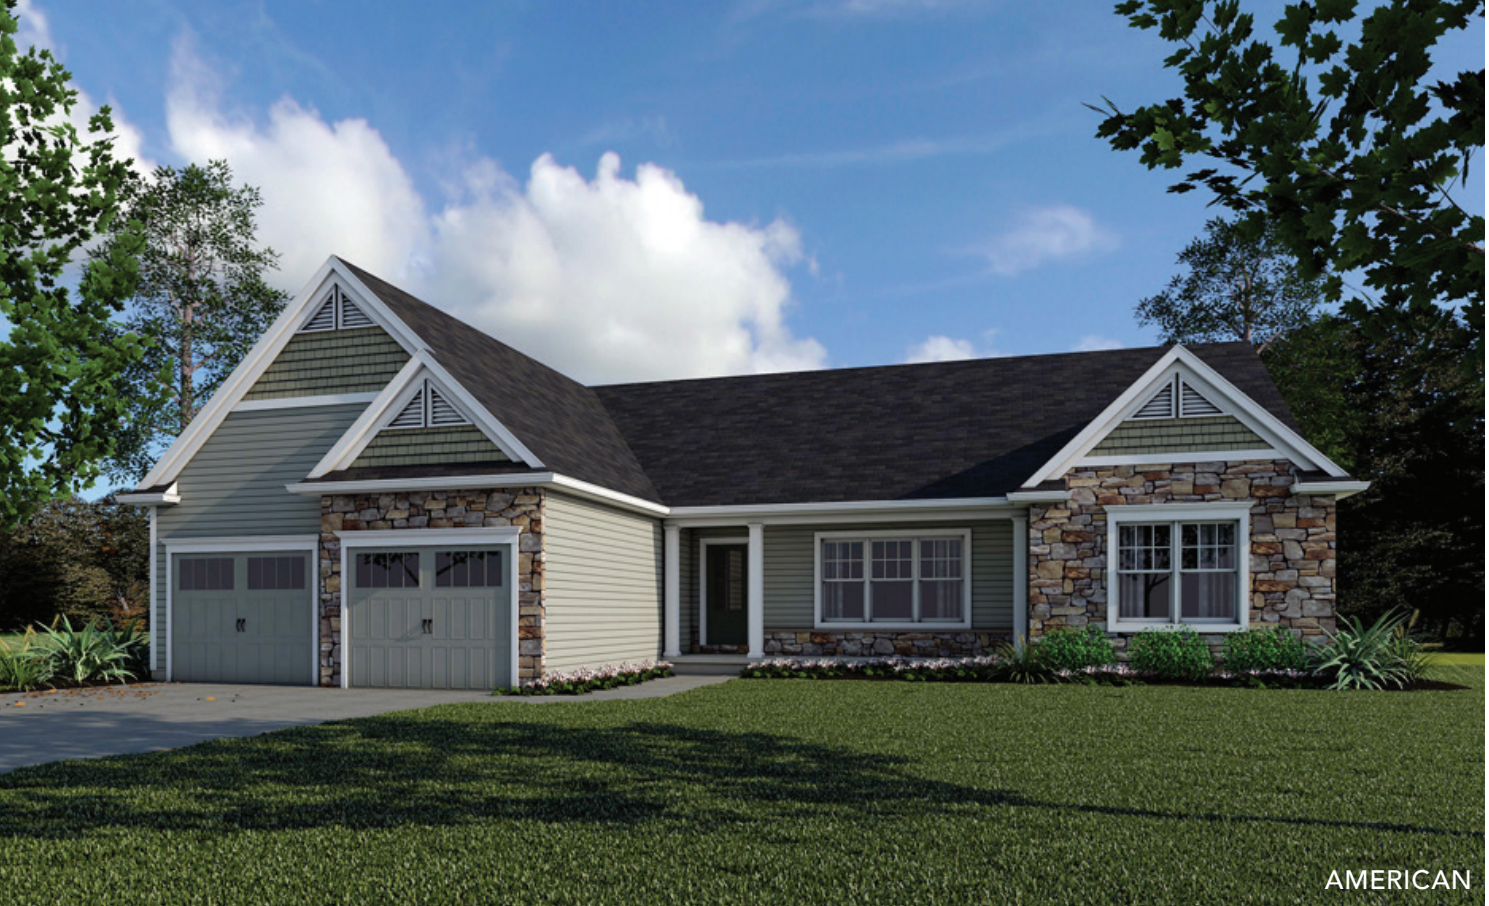

Brookfield

AMERICAN

TRADITIONAL

CLASSIC

HERITAGE

- Open single-story floorplan with formal dining room and eat-in kitchen
- Spacious family room
- Owner's entry with easy access to laundry room and main foyer
- Pantry room near kitchen
- Spacious master suite with 2 walk-in closets
- Owner's wing and guest wing on separate ends of home

KENDALE OAKS | EGStoltzfus Neighborhood Homes
www.egstoltzfus.com

3 BEDS | 2 BATHS | 2-CAR GARAGE | 2,108 SQ FEET | ONE STORY

FIRST FLOOR

BASEMENT

Information presented is for illustrative purposes only. Room dimensions and details may vary based on options and elevation selected. Not all features are shown. Please ask a New Home Sales Specialist for complete information. EGStoltzfus reserves the right to make changes without notice. Copyright ©2020 EGStoltzfus Homes.