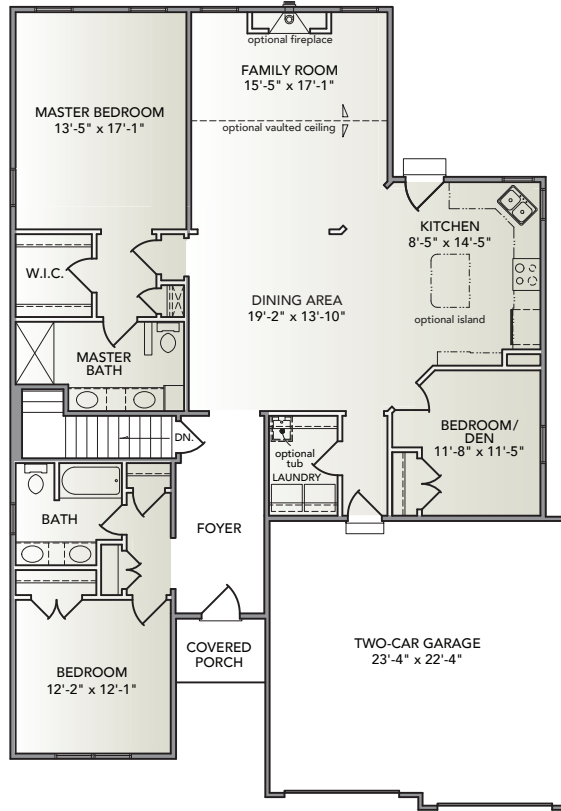

Heatherwood

AMERICAN

TRADITIONAL

CLASSIC

HERITAGE

- Open single-story floorplan with large dining area and eat-in kitchen
- Owner's entry with easy access to laundry room
- Large family room
- Third bedroom/den off kitchen/dining area
- Spacious master suite with large walk-in closet

Information presented is for illustrative purposes only. Room dimensions and details may vary based on options and elevation selected. Not all features are shown. Please ask a New Home Sales Specialist for complete information. EGStoltzfus reserves the right to make changes without notice. Copyright ©2020 EGStoltzfus Homes.

KENDALE OAKS | EGStoltzfus Neighborhood Homes
www.egstoltzfus.com

3 BEDS | 2 BATHS | 2-CAR GARAGE | 1,833 SQ FEET | ONE STORY

FIRST FLOOR

BASEMENT

Information presented is for illustrative purposes only. Room dimensions and details may vary based on options and elevation selected. Not all features are shown. Please ask a New Home Sales Specialist for complete information. EGStoltzfus reserves the right to make changes without notice. Copyright ©2020 EGStoltzfus Homes.