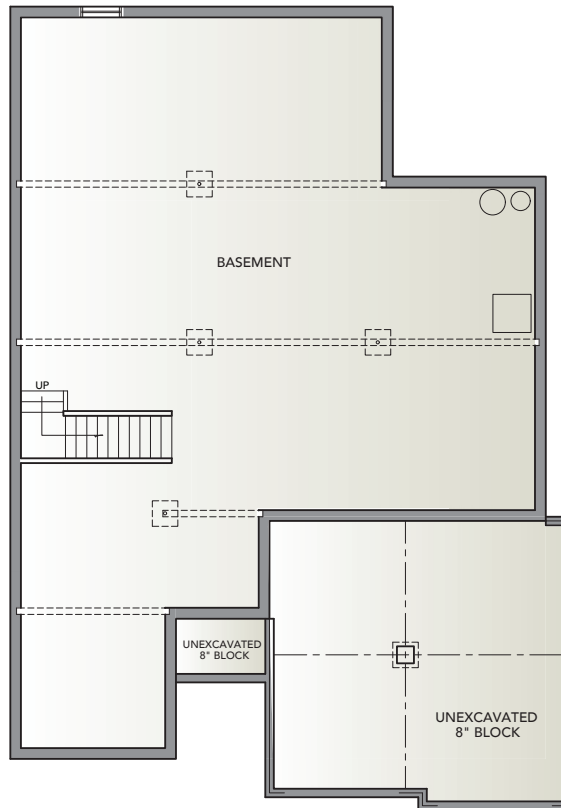

Heatherwood

AMERICAN

TRADITIONAL

CLASSIC

HERITAGE

- Open single-story floorplan with large dining area and eat-in kitchen
- Owner's entry with easy access to laundry room
- Large family room
- Third bedroom/den off kitchen/dining area
- Spacious master suite with large walk-in closet

Information presented is for illustrative purposes only. Room dimensions and details may vary based on options and elevation selected. Not all features are shown. Please ask a New Home Sales Specialist for complete information. EGStoltzfus reserves the right to make changes without notice. Copyright ©2020 EGStoltzfus Homes.

KENDALE OAKS | EGStoltzfus Neighborhood Homes
www.egstoltzfus.com

3 BEDS | 2 BATHS | 2-CAR GARAGE | 1,833 SQ FEET | ONE STORY

FIRST FLOOR

BASEMENT

Information presented is for illustrative purposes only. Room dimensions and details may vary based on options and elevation selected. Not all features are shown. Please ask a New Home Sales Specialist for complete information. EGStoltzfus reserves the right to make changes without notice. Copyright ©2020 EGStoltzfus Homes.