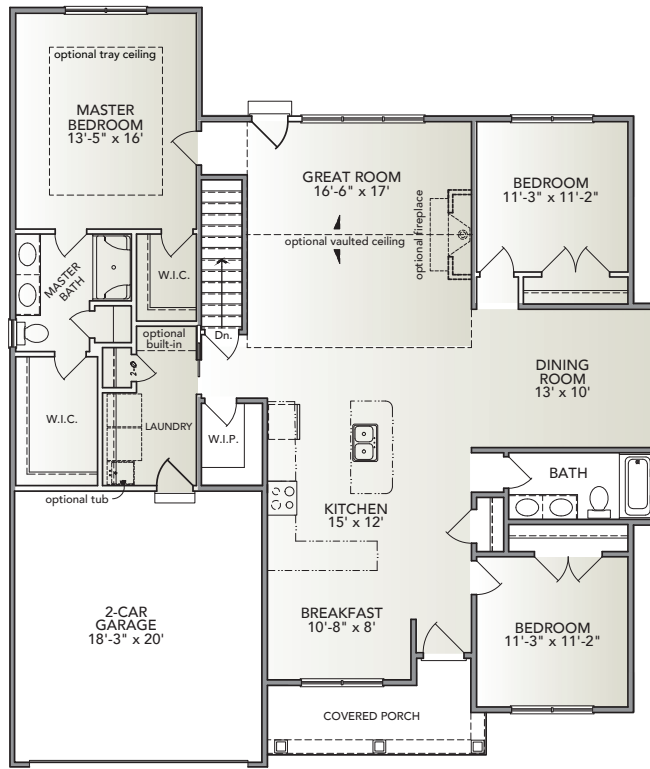

FIRST FLOOR