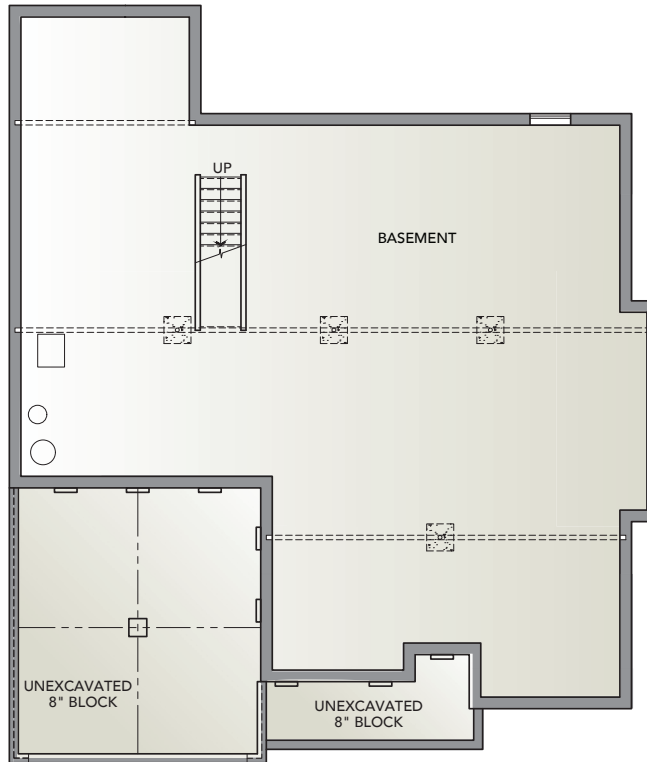

# Hensley

TRADITIONAL

CLASSIC

HERITAGE

- Open single-story floorplan with formal dining room and eat-in kitchen
- Owner's entry with easy access to laundry room
- Spacious great room
- Walk-in pantry off kitchen
- Spacious master suite with 2 walk-in closets

Information presented is for illustrative purposes only. Room dimensions and details may vary based on options and elevation selected. Not all features are shown. Please ask a New Home Sales Specialist for complete information. EGStoltzfus reserves the right to make changes without notice. Copyright ©2020 EGStoltzfus Homes.

KENDALE OAKS | EGStoltzfus Neighborhood Homes  
[www.egstoltzfus.com](http://www.egstoltzfus.com)

3 BEDS | 2 BATHS | 2-CAR GARAGE | 1,829 SQ FEET | ONE STORY

FIRST FLOOR

BASEMENT

Information presented is for illustrative purposes only. Room dimensions and details may vary based on options and elevation selected. Not all features are shown. Please ask a New Home Sales Specialist for complete information. EGStoltzfus reserves the right to make changes without notice. Copyright ©2020 EGStoltzfus Homes.