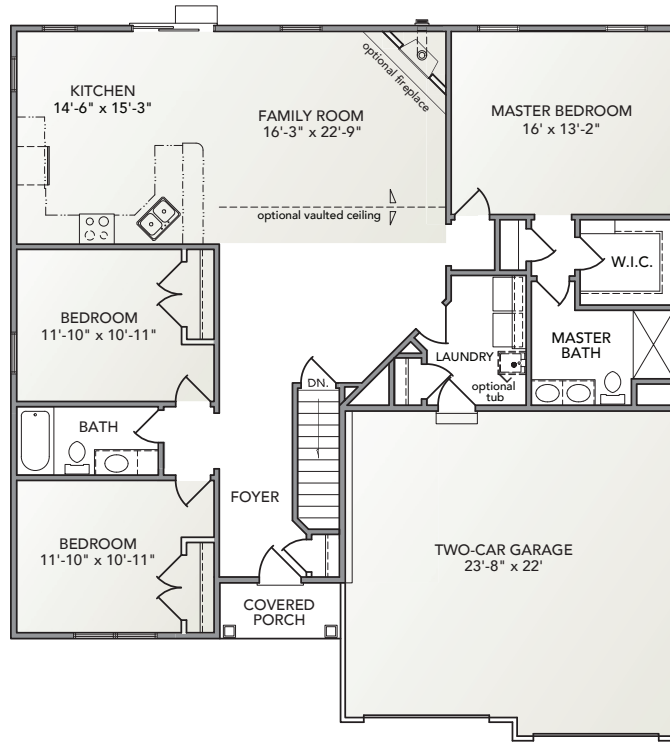

FIRST FLOOR