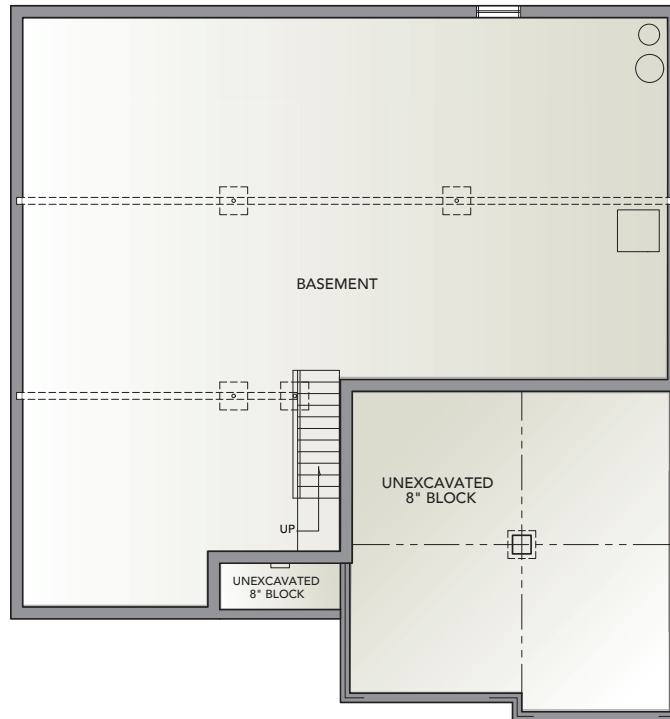

# Lindden

TRADITIONAL

CLASSIC

HERITAGE

- Open single-story floorplan with large family room and eat-in kitchen
- Covered front porch
- Owner's entry with easy access to laundry room and coat closet
- Spacious master suite with walk-in closet
- Master suite on opposite end of home from other 2 bedrooms

Information presented is for illustrative purposes only. Room dimensions and details may vary based on options and elevation selected. Not all features are shown. Please ask a New Home Sales Specialist for complete information. EGStoltzfus reserves the right to make changes without notice. Copyright ©2020 EGStoltzfus Homes.

KENDALE OAKS | EGStoltzfus Neighborhood Homes  
[www.egstoltzfus.com](http://www.egstoltzfus.com)

3 BEDS | 2 BATHS | 2-CAR GARAGE | 1,684 SQ FEET | ONE STORY

FIRST FLOOR

BASEMENT

Information presented is for illustrative purposes only. Room dimensions and details may vary based on options and elevation selected. Not all features are shown. Please ask a New Home Sales Specialist for complete information. EGStoltzfus reserves the right to make changes without notice. Copyright ©2020 EGStoltzfus Homes.