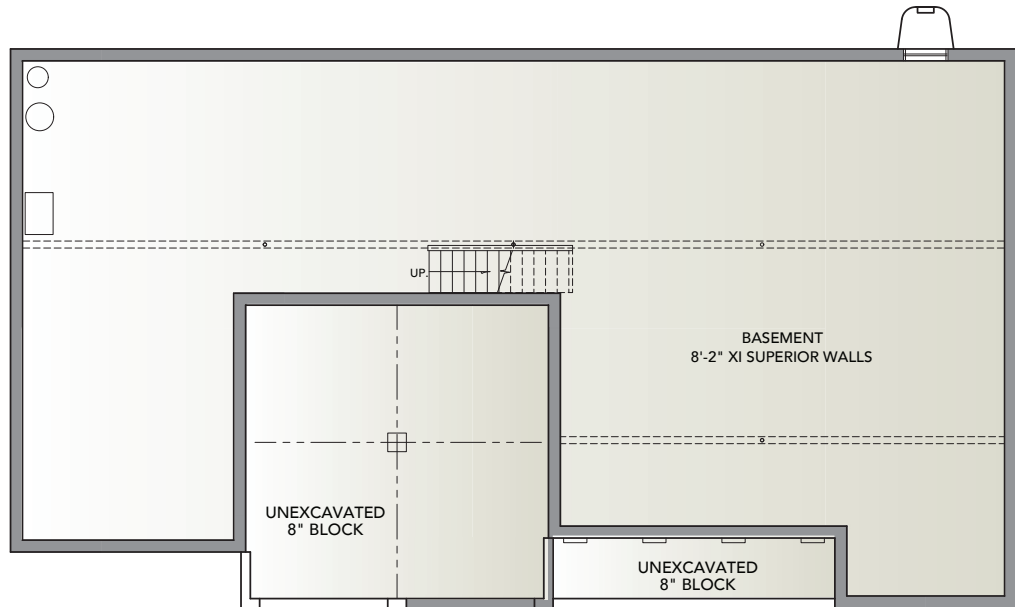

BASEMENT

Information presented is for illustrative purposes only. Room dimensions and details may vary based on options and elevation selected. Not all features are shown. Please ask a New Home Sales Specialist for complete information. EGStoltzfus reserves the right to make changes without notice. Copyright ©2020 EGStoltzfus Homes.