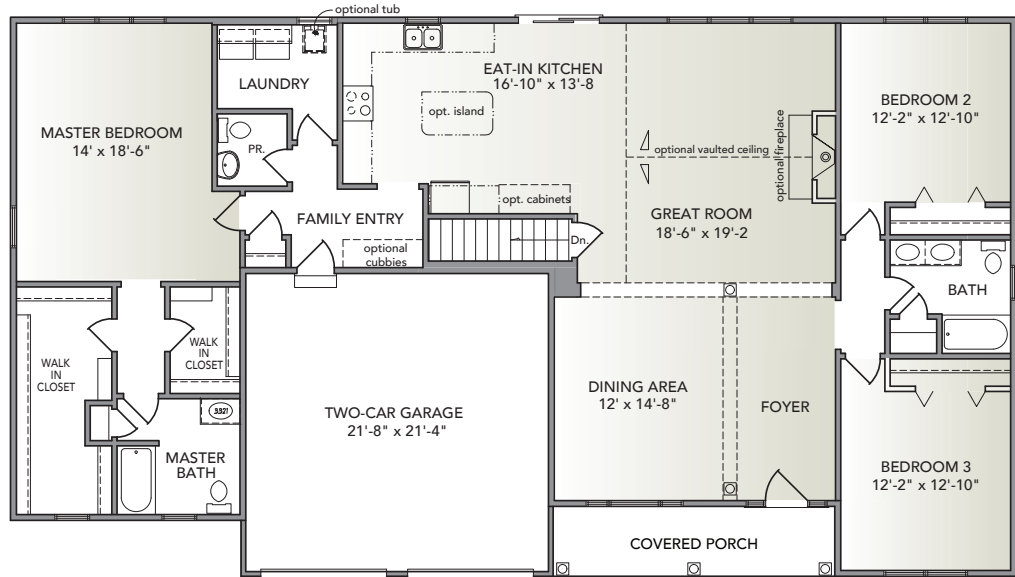

FIRST FLOOR