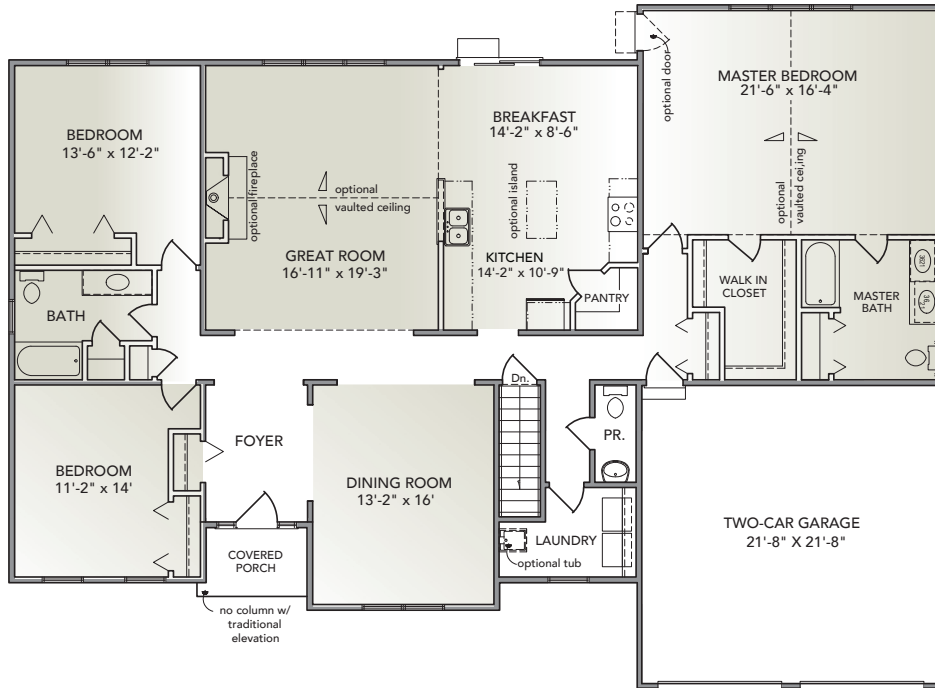

Wellington

AMERICAN

TRADITIONAL

CLASSIC

HERITAGE

- Spacious single-story floorplan
- Large great room next to kitchen and breakfast areas
- Dining room near front foyer
- Master suite on opposite end of home from other 2 bedrooms

Information presented is for illustrative purposes only. Room dimensions and details may vary based on options and elevation selected. Not all features are shown. Please ask a New Home Sales Specialist for complete information. EGStoltzfus reserves the right to make changes without notice. Copyright ©2020 EGStoltzfus Homes.

KENDALE OAKS | EGStoltzfus Neighborhood Homes
www.egstoltzfus.com

3 BEDS | 2 1/2 BATHS | 2-CAR GARAGE | 2,357 SQ. FEET | ONE STORY

FIRST FLOOR

BASEMENT

Information presented is for illustrative purposes only. Room dimensions and details may vary based on options and elevation selected. Not all features are shown. Please ask a New Home Sales Specialist for complete information. EGStoltzfus reserves the right to make changes without notice. Copyright ©2020 EGStoltzfus Homes.