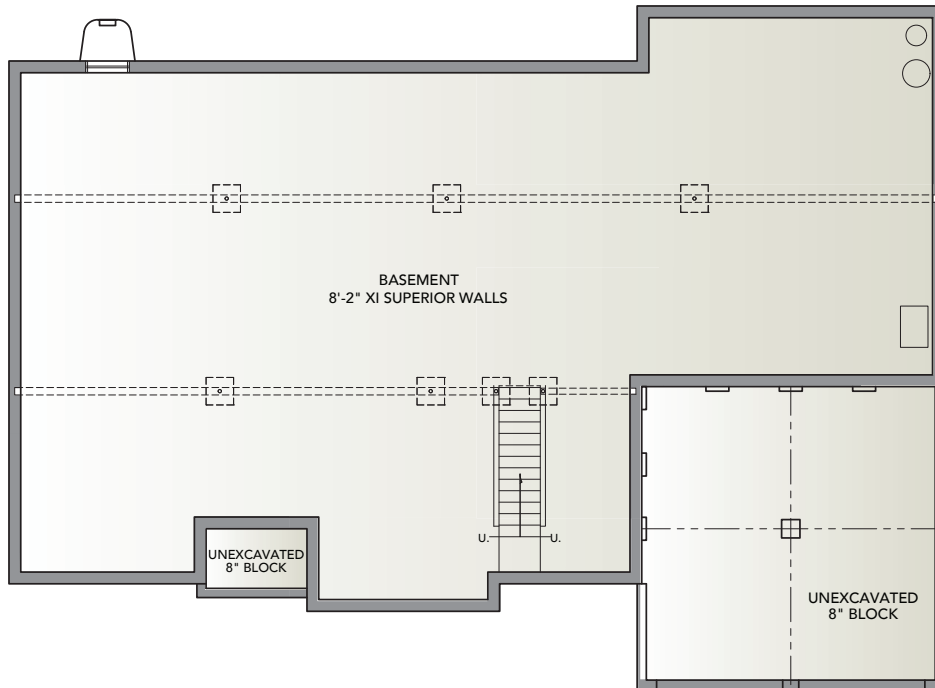

Wellington

AMERICAN

TRADITIONAL

CLASSIC

HERITAGE

- Spacious single-story floorplan
- Large great room next to kitchen and breakfast areas
- Dining room near front foyer
- Master suite on opposite end of home from other 2 bedrooms

Information presented is for illustrative purposes only. Room dimensions and details may vary based on options and elevation selected. Not all features are shown. Please ask a New Home Sales Specialist for complete information. EGStoltzfus reserves the right to make changes without notice. Copyright ©2020 EGStoltzfus Homes.

KENDALE OAKS | EGStoltzfus Neighborhood Homes
www.egstoltzfus.com

3 BEDS | 2 1/2 BATHS | 2-CAR GARAGE | 2,357 SQ. FEET | ONE STORY

FIRST FLOOR

BASEMENT

Information presented is for illustrative purposes only. Room dimensions and details may vary based on options and elevation selected. Not all features are shown. Please ask a New Home Sales Specialist for complete information. EGStoltzfus reserves the right to make changes without notice. Copyright ©2020 EGStoltzfus Homes.