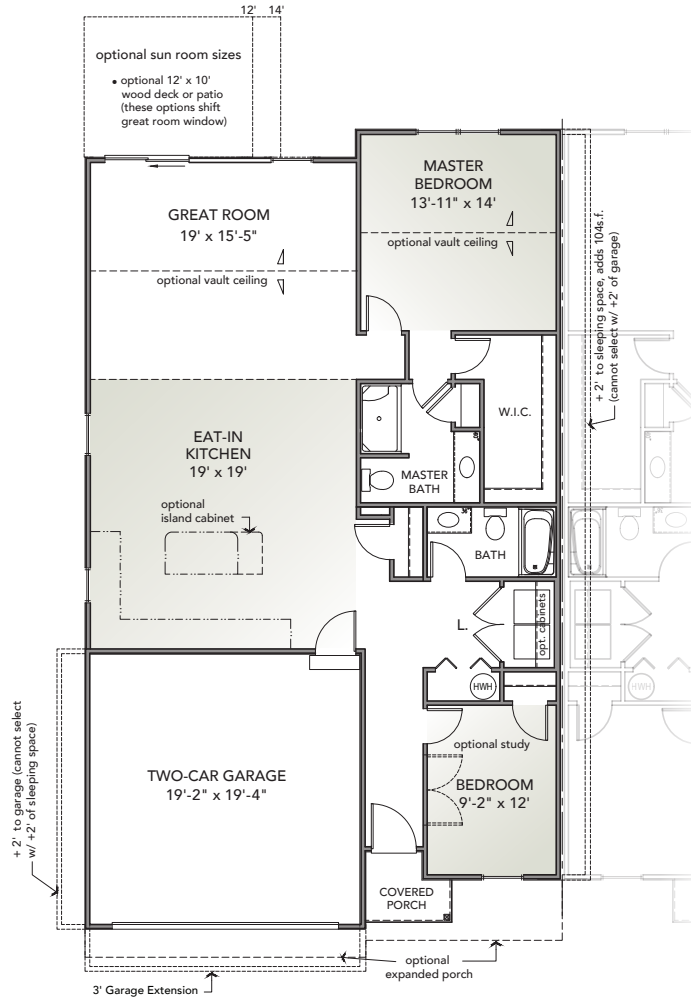

Rosevale

2 BEDS | 2 BATHS | 2-CAR GARAGE | 1,457 SQ FEET | ONE STORY

FIRST FLOOR

Information presented is for illustrative purposes only. Room dimensions and details may vary based on options and elevation selected. Not all features are shown. Please ask a New Home Sales Specialist for complete information. EGStoltzfus reserves the right to make changes without notice. Copyright ©2020 EGStoltzfus Homes.