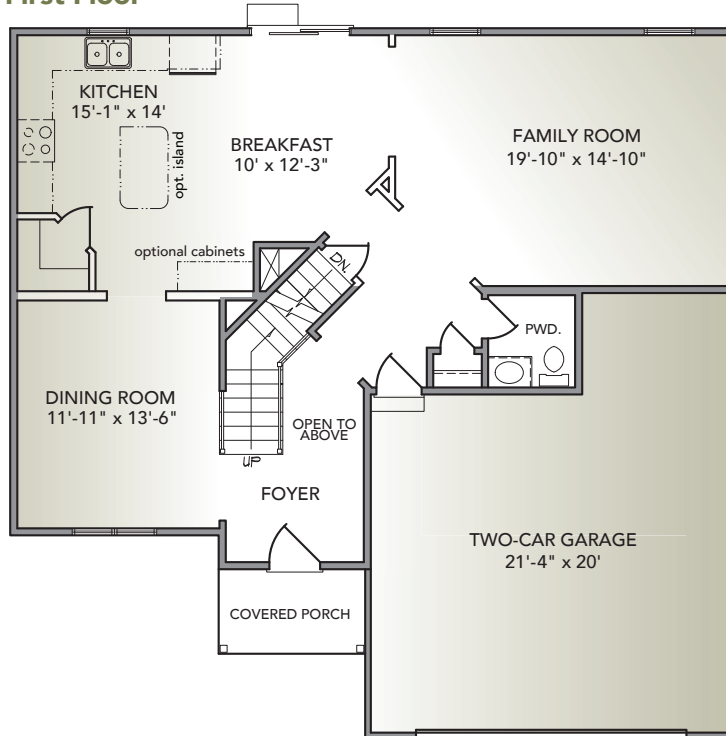

FLOOR PLANS

First Floor