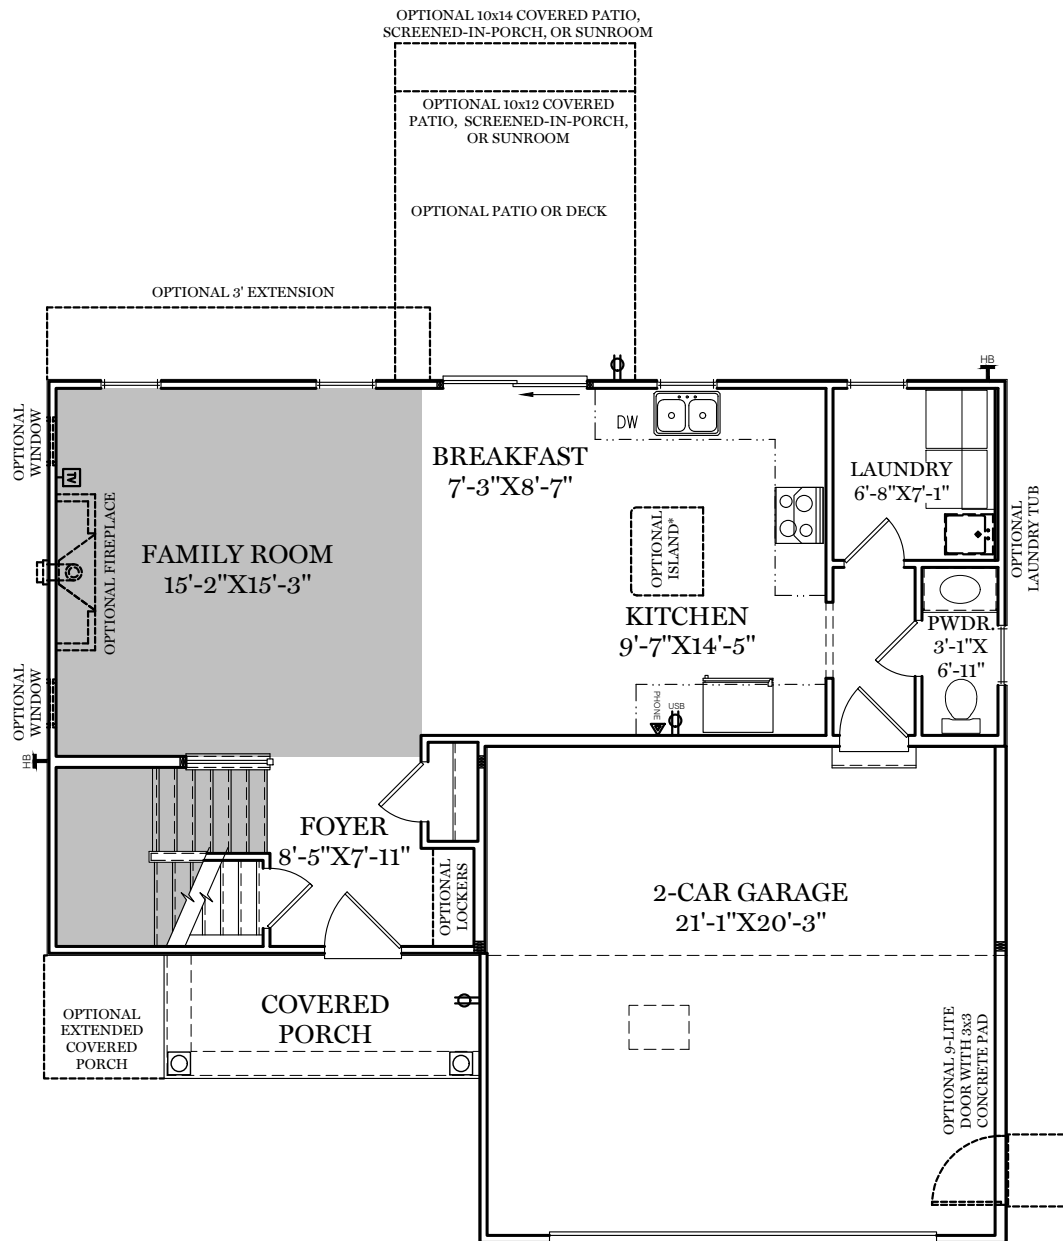

-  = CARPETED AREA
-  = CABLE T.V. OUTLET
-  = EXTERIOR RECEPTACLE
-  = RECEPTACLE WITH USB
-  = TELEPHONE OUTLET
-  = EXTERIOR HOSE BIBB

ALL IMAGES ARE FOR ARTISTIC PURPOSES ONLY AND MAY CONTAIN ADDITIONAL FEATURES OR DESIGN OPTIONS NOT AVAILABLE ON ALL HOME PLANS AND IN ALL NEIGHBORHOODS. ROOM SIZE DIMENSIONS AND SQUARE FOOTAGES ARE APPROXIMATE. CONTACT SALES AGENT FOR MORE INFORMATION. TERMS AND CONDITIONS APPLY. [HTTPS://EGSTOLTZFUSHOMES.COM/TERMS-AND-CONDITIONS/](https://EGSTOLTZFUSHOMES.COM/TERMS-AND-CONDITIONS/)

AMERICAN FLOOR PLAN

HERITAGE FLOOR PLAN

ALL IMAGES ARE FOR ARTISTIC PURPOSES ONLY AND MAY CONTAIN ADDITIONAL FEATURES OR DESIGN OPTIONS NOT AVAILABLE ON ALL HOME PLANS AND IN ALL NEIGHBORHOODS. ROOM SIZE DIMENSIONS AND SQUARE FOOTAGES ARE APPROXIMATE. CONTACT SALES AGENT FOR MORE INFORMATION. TERMS AND CONDITIONS APPLY. [HTTPS://EGSTOLTZFUSHOMES.COM/TERMS-AND-CONDITIONS/](https://EGSTOLTZFUSHOMES.COM/TERMS-AND-CONDITIONS/)

PDF LAST UPDATED 09/16/2021

= CARPETED AREA
 = CABLE T.V. OUTLET

TRADITIONAL**, CLASSIC, & AMERICAN FLOOR PLAN SHOWN

2nd Floor Plan - 960 sf

"ASHFORD"

** TRADITIONAL FLOOR PLAN ONLY AVAILABLE IN SELECT COMMUNITIES