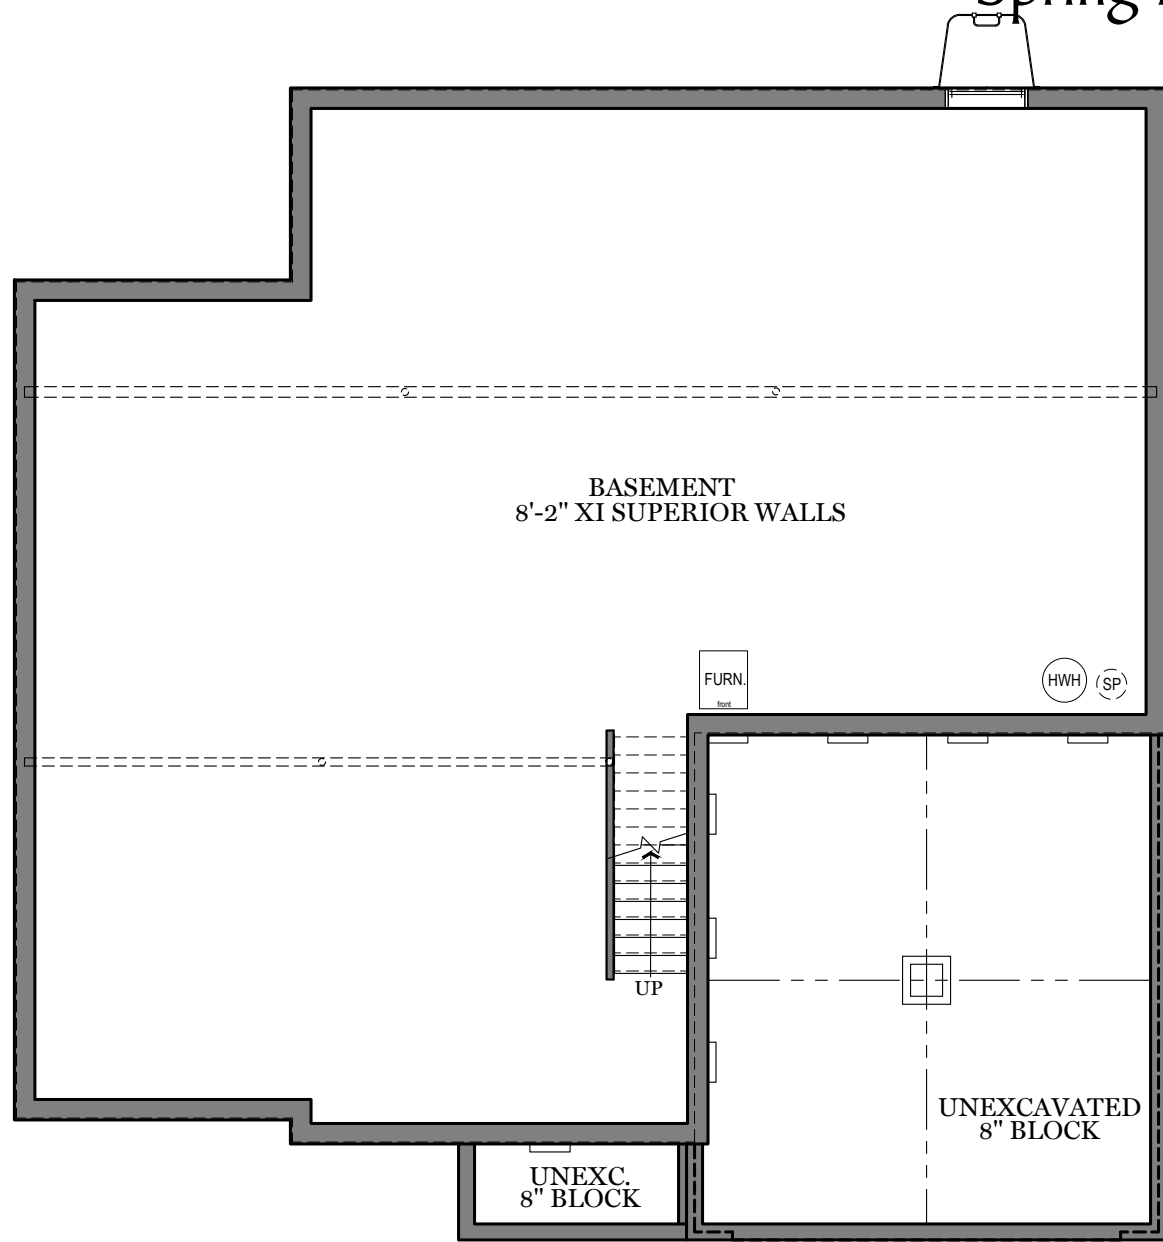

Spring Meadow Reserve

Foundation

"CLEARWATER"

ALL PRINTS ARE FOR ILLUSTRATION
PURPOSES AND REPRESENT
HOMES IN SPRING MEADOW RESERVE
ROOM SIZES ARE APPROXIMATE.
CONTACT SALES AGENT FOR
MORE INFORMATION