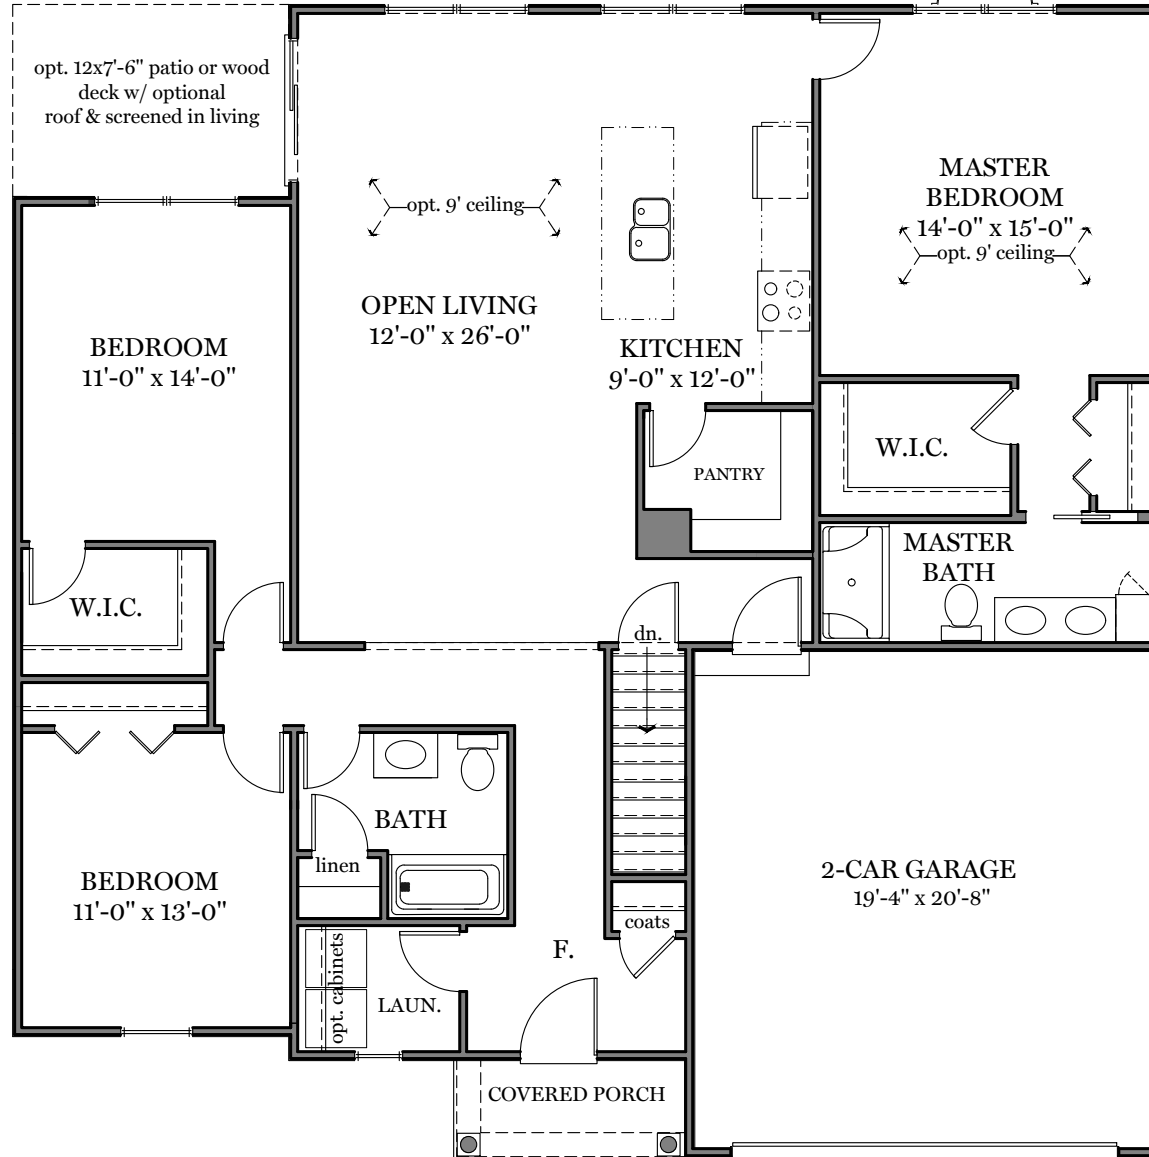

Spring Meadow Reserve

First Floor Plan - 1,675 sf
"CLEARWATER"

ALL PRINTS ARE FOR ILLUSTRATION PURPOSES AND REPRESENT HOMES IN SPRING MEADOW RESERVE. ROOM SIZES ARE APPROXIMATE. CONTACT SALES AGENT FOR MORE INFORMATION.

Spring Meadow Reserve

Foundation

"CLEARWATER"

ALL PRINTS ARE FOR ILLUSTRATION
PURPOSES AND REPRESENT
HOMES IN SPRING MEADOW RESERVE
ROOM SIZES ARE APPROXIMATE.
CONTACT SALES AGENT FOR
MORE INFORMATION

Spring Meadow Reserve

Traditional Elevation - 1,675 sf
"CLEARWATER"

ALL PRINTS ARE FOR ILLUSTRATION
PURPOSES AND REPRESENT
HOMES IN SPRING MEADOW RESERVE
ROOM SIZES ARE APPROXIMATE.
CONTACT SALES AGENT FOR
MORE INFORMATION

Spring Meadow Reserve

Classic Elevation - 1,675 sf
"CLEARWATER"

ALL PRINTS ARE FOR ILLUSTRATION
PURPOSES AND REPRESENT
HOMES IN SPRING MEADOW RESERVE
ROOM SIZES ARE APPROXIMATE.
CONTACT SALES AGENT FOR
MORE INFORMATION

Spring Meadow Reserve