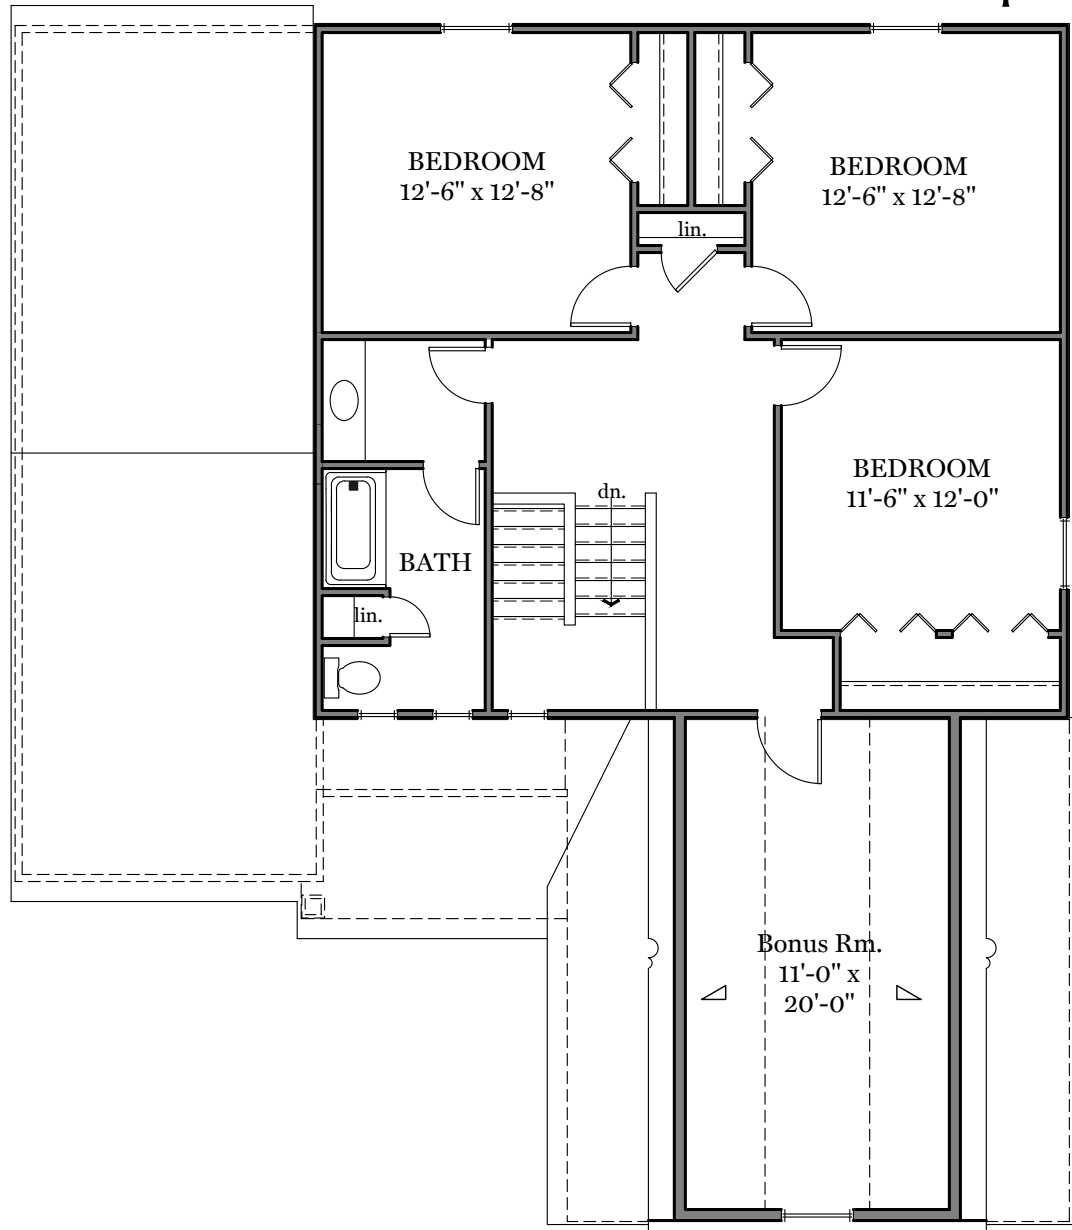

Second Floor Plan - 914 sf
"FILMORE"

Spring Meadow Reserve

Optional Second Floor Plan - 1,139 sf

"FILMORE"

ALL PRINTS ARE FOR ILLUSTRATION
PURPOSES AND REPRESENT
HOMES IN SPRING MEADOW RESERVE
ROOM SIZES ARE APPROXIMATE.
CONTACT SALES AGENT FOR
MORE INFORMATION