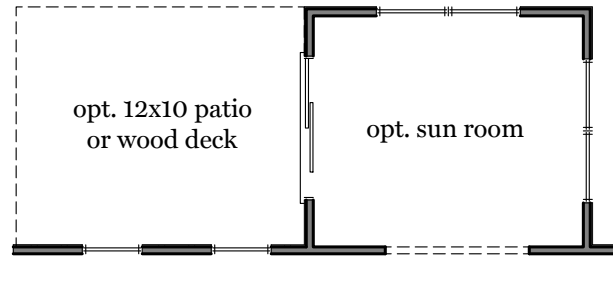

# Spring Meadow Reserve

First Floor Plan - 1,399 sf

"FILMORE"

ALL PRINTS ARE FOR ILLUSTRATION PURPOSES AND REPRESENT HOMES IN SPRING MEADOW RESERVE. ROOM SIZES ARE APPROXIMATE. CONTACT SALES AGENT FOR MORE INFORMATION.

# Spring Meadow Reserve

SUN ROOM OPTION  
+120 s.f.

FLEX ROOM OPTION  
+0 s.f.

DROP ZONE OPTION  
+0 s.f.