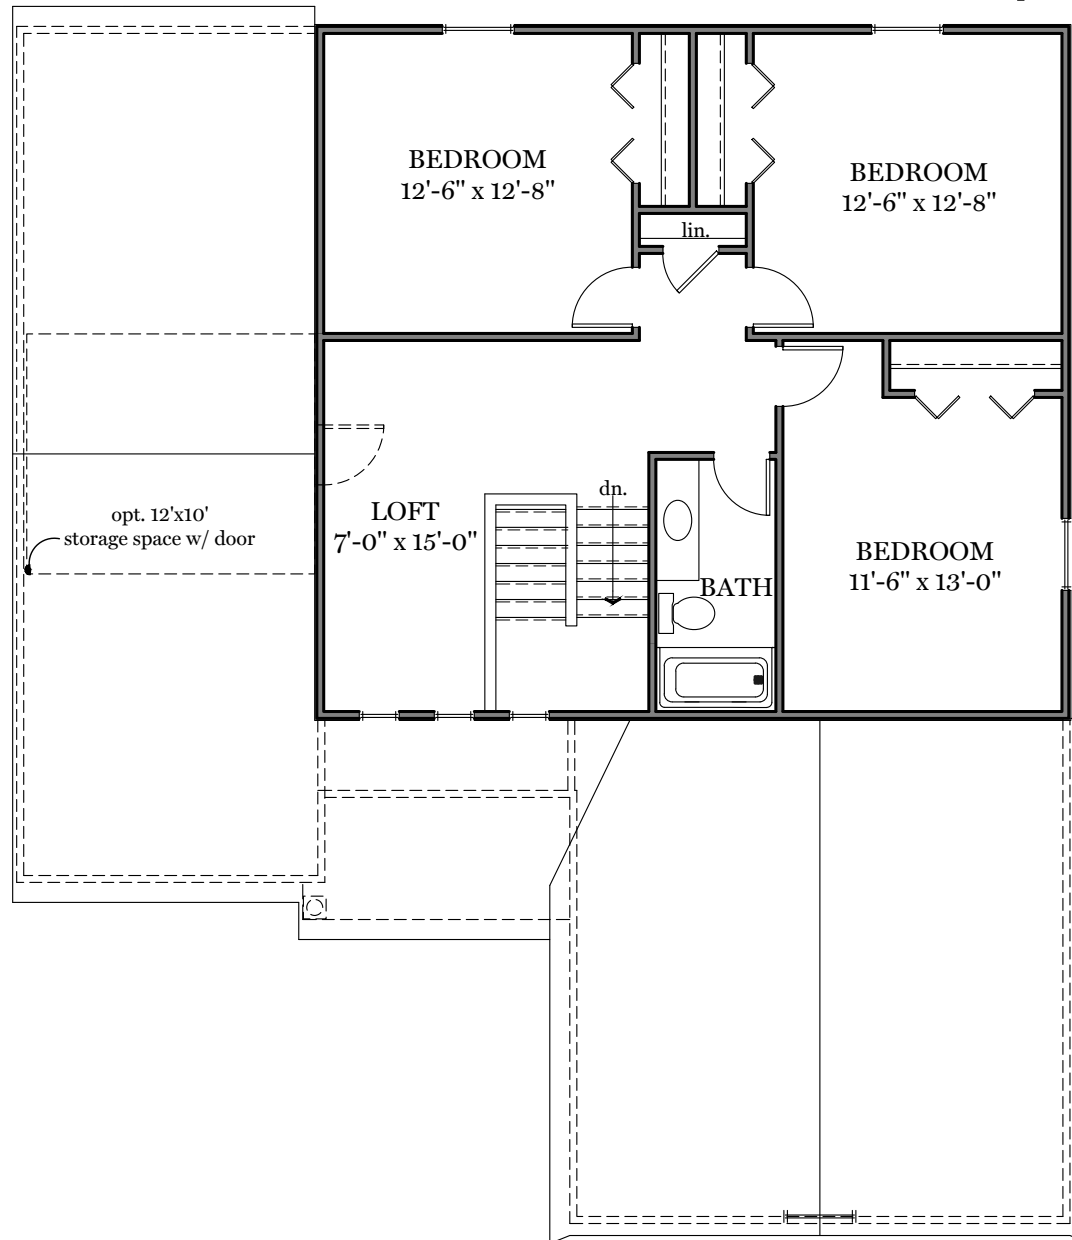

# Spring Meadow Reserve

First Floor Plan - 1,399 sf

"FILMORE"

ALL PRINTS ARE FOR ILLUSTRATION PURPOSES AND REPRESENT HOMES IN SPRING MEADOW RESERVE. ROOM SIZES ARE APPROXIMATE. CONTACT SALES AGENT FOR MORE INFORMATION.

# Spring Meadow Reserve

SUN ROOM OPTION  
+120 s.f.

FLEX ROOM OPTION  
+0 s.f.

DROP ZONE OPTION  
+0 s.f.

## FLOOR PLAN OPTIONS

"FILMORE"

ALL PRINTS ARE FOR ILLUSTRATION  
PURPOSES AND REPRESENT  
HOMES IN SPRING MEADOW RESERVE  
ROOM SIZES ARE APPROXIMATE.  
CONTACT SALES AGENT FOR  
MORE INFORMATION

# Spring Meadow Reserve

Second Floor Plan - 914 sf  
"FILMORE"

ALL PRINTS ARE FOR ILLUSTRATION  
PURPOSES AND REPRESENT  
HOMES IN SPRING MEADOW RESERVE  
ROOM SIZES ARE APPROXIMATE.  
CONTACT SALES AGENT FOR  
MORE INFORMATION