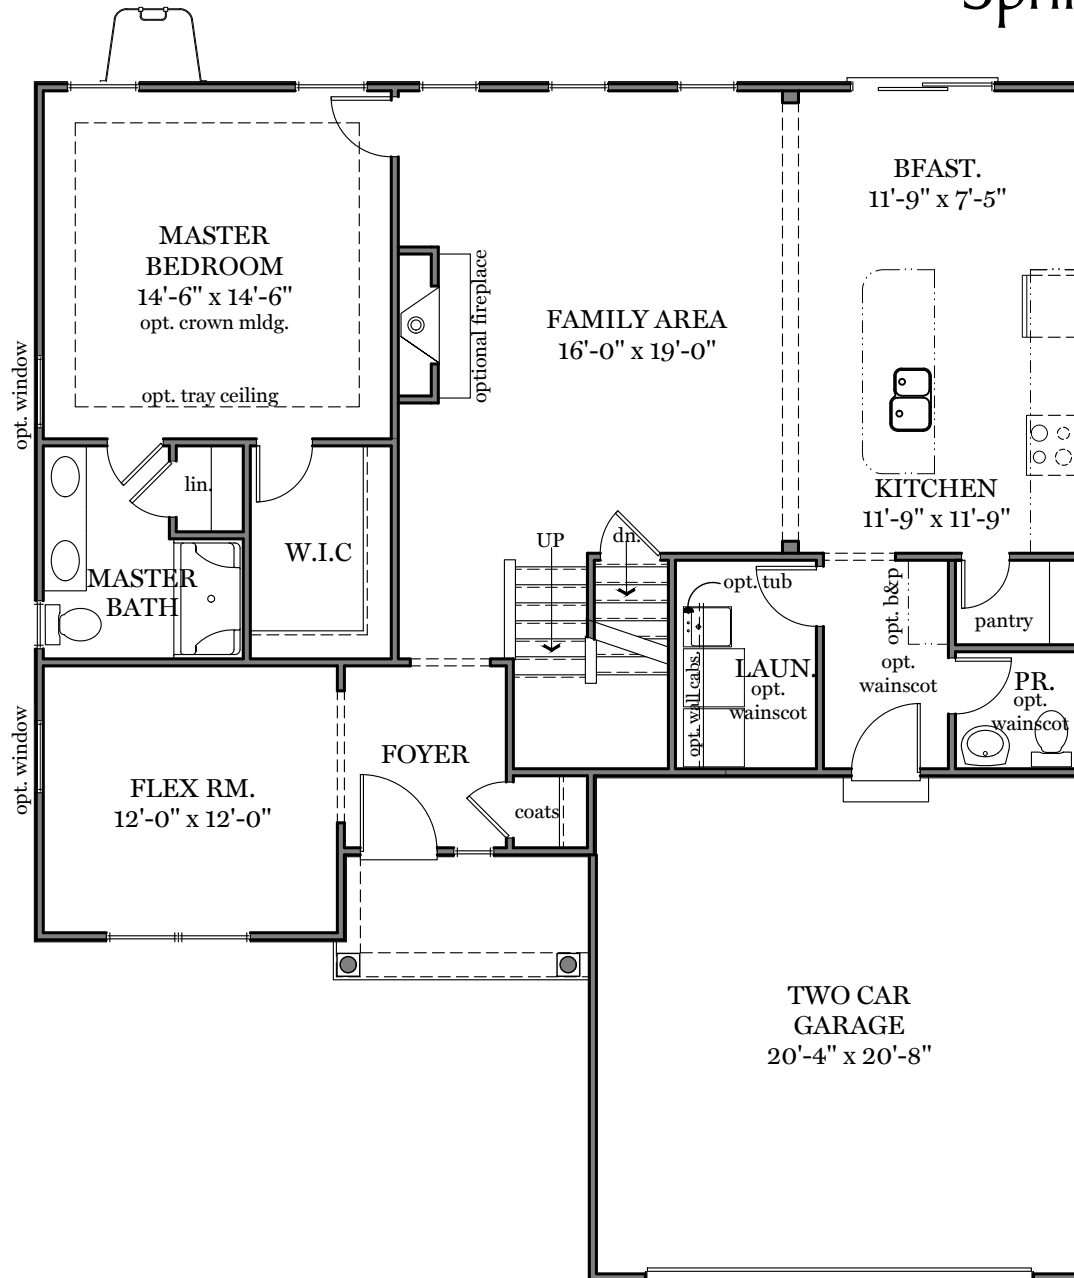

# Spring Meadow Reserve

First Floor Plan - 1,399 sf

"FILMORE"

ALL PRINTS ARE FOR ILLUSTRATION PURPOSES AND REPRESENT HOMES IN SPRING MEADOW RESERVE. ROOM SIZES ARE APPROXIMATE. CONTACT SALES AGENT FOR MORE INFORMATION.

# Spring Meadow Reserve

SUN ROOM OPTION  
+120 s.f.

FLEX ROOM OPTION  
+0 s.f.

DROP ZONE OPTION  
+0 s.f.

## FLOOR PLAN OPTIONS

"FILMORE"

ALL PRINTS ARE FOR ILLUSTRATION  
PURPOSES AND REPRESENT  
HOMES IN SPRING MEADOW RESERVE  
ROOM SIZES ARE APPROXIMATE.  
CONTACT SALES AGENT FOR  
MORE INFORMATION

# Spring Meadow Reserve

Second Floor Plan - 914 sf  
"FILMORE"

ALL PRINTS ARE FOR ILLUSTRATION  
PURPOSES AND REPRESENT  
HOMES IN SPRING MEADOW RESERVE  
ROOM SIZES ARE APPROXIMATE.  
CONTACT SALES AGENT FOR  
MORE INFORMATION