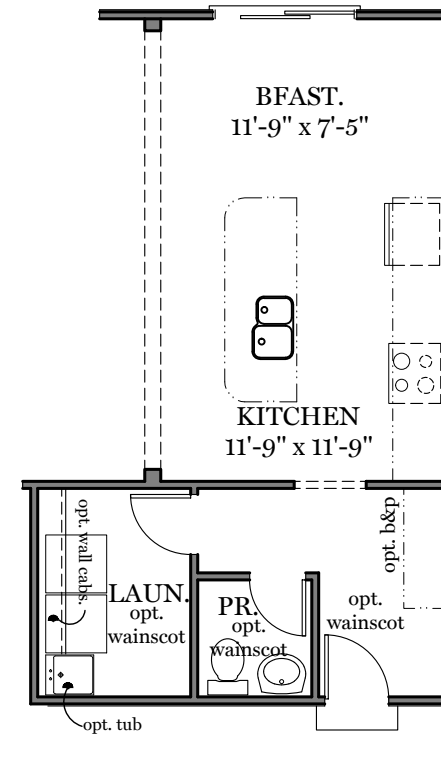

# Spring Meadow Reserve

First Floor Plan - 1,399 sf

"FILMORE"

ALL PRINTS ARE FOR ILLUSTRATION PURPOSES AND REPRESENT HOMES IN SPRING MEADOW RESERVE. ROOM SIZES ARE APPROXIMATE. CONTACT SALES AGENT FOR MORE INFORMATION.

# Spring Meadow Reserve

SUN ROOM OPTION  
+120 s.f.

FLEX ROOM OPTION  
+0 s.f.

DROP ZONE OPTION  
+0 s.f.

## FLOOR PLAN OPTIONS

"FILMORE"

ALL PRINTS ARE FOR ILLUSTRATION  
PURPOSES AND REPRESENT  
HOMES IN SPRING MEADOW RESERVE  
ROOM SIZES ARE APPROXIMATE.  
CONTACT SALES AGENT FOR  
MORE INFORMATION