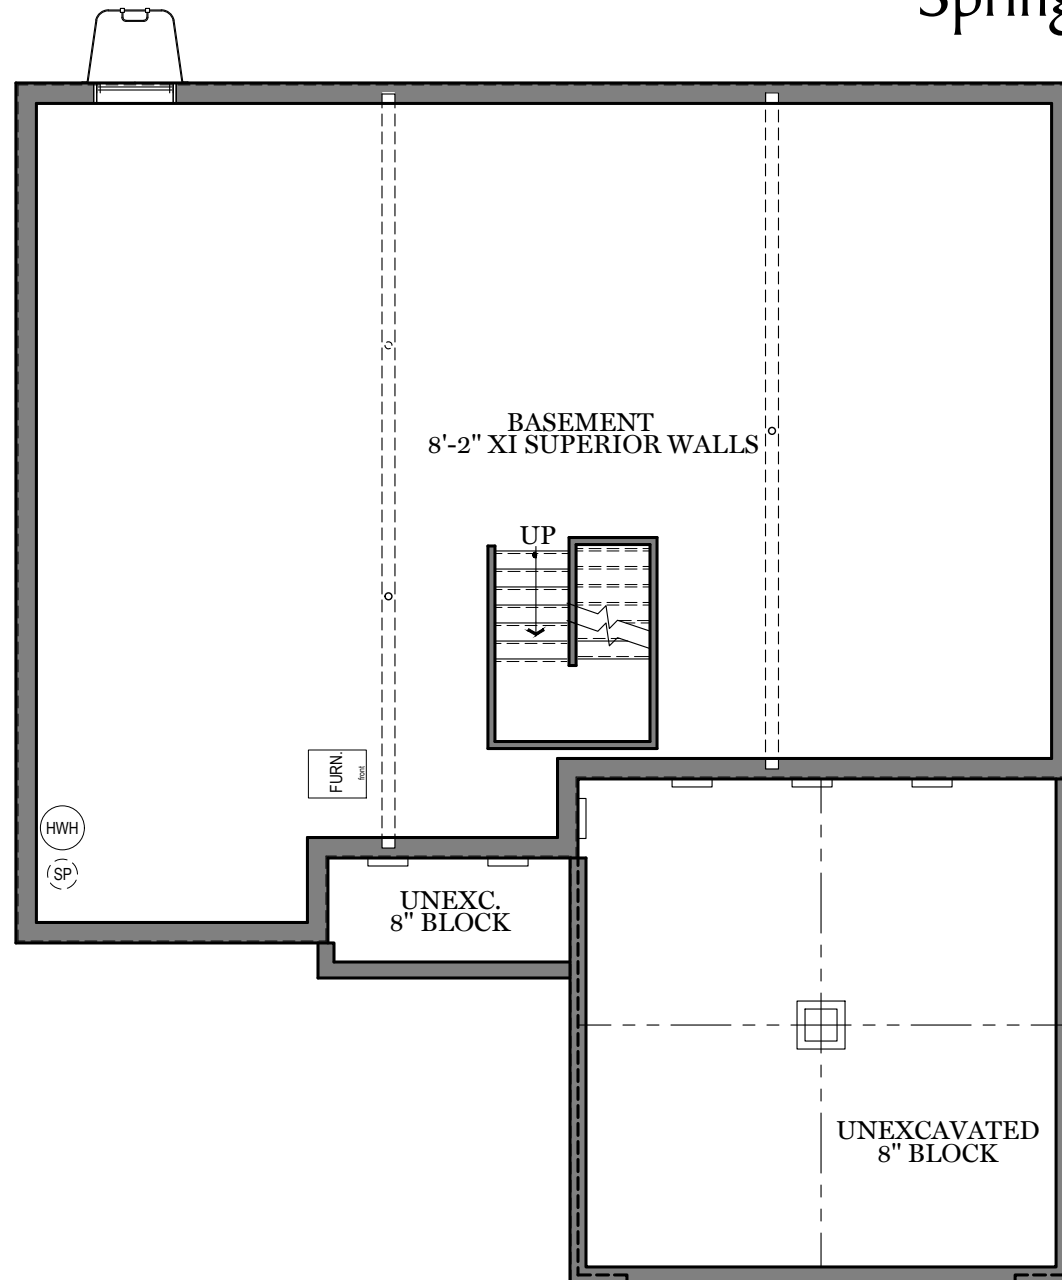

Spring Meadow Reserve

Foundation

"FILMORE"