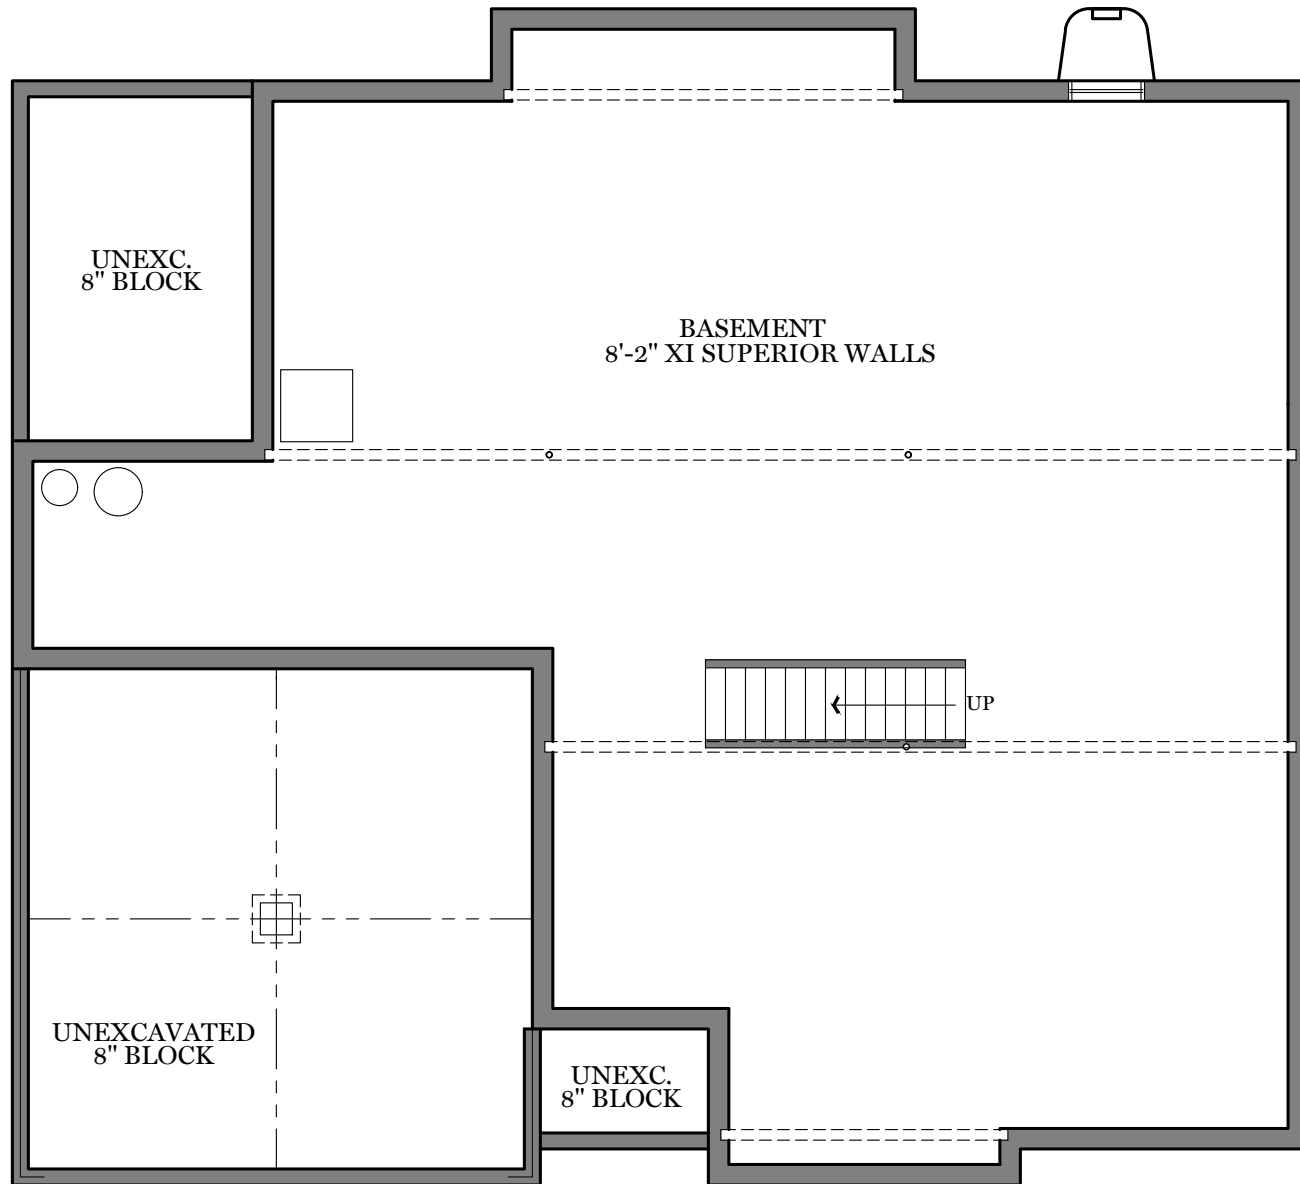

Spring Meadow Reserve

First Floor Plan - 1,855 sf
"MILTON"

ALL PRINTS ARE FOR ILLUSTRATION PURPOSES AND REPRESENT HOMES IN SPRING MEADOW RESERVE. ROOM SIZES ARE APPROXIMATE. CONTACT SALES AGENT FOR MORE INFORMATION.

Spring Meadow Reserve

Foundation

"MILTON"

ALL PRINTS ARE FOR ILLUSTRATION
PURPOSES AND REPRESENT
HOMES IN SPRING MEADOW RESERVE
ROOM SIZES ARE APPROXIMATE.
CONTACT SALES AGENT FOR
MORE INFORMATION

Spring Meadow Reserve

Traditional Elevation - 1,855 sf

"MILTON"

ALL PRINTS ARE FOR ILLUSTRATION
PURPOSES AND REPRESENT
HOMES IN SPRING MEADOW RESERVE
ROOM SIZES ARE APPROXIMATE.
CONTACT SALES AGENT FOR
MORE INFORMATION

Spring Meadow Reserve

Classic Elevation - 1,855 sf

"MILTON"

ALL PRINTS ARE FOR ILLUSTRATION
PURPOSES AND REPRESENT
HOMES IN SPRING MEADOW RESERVE
ROOM SIZES ARE APPROXIMATE.
CONTACT SALES AGENT FOR
MORE INFORMATION

Spring Meadow Reserve