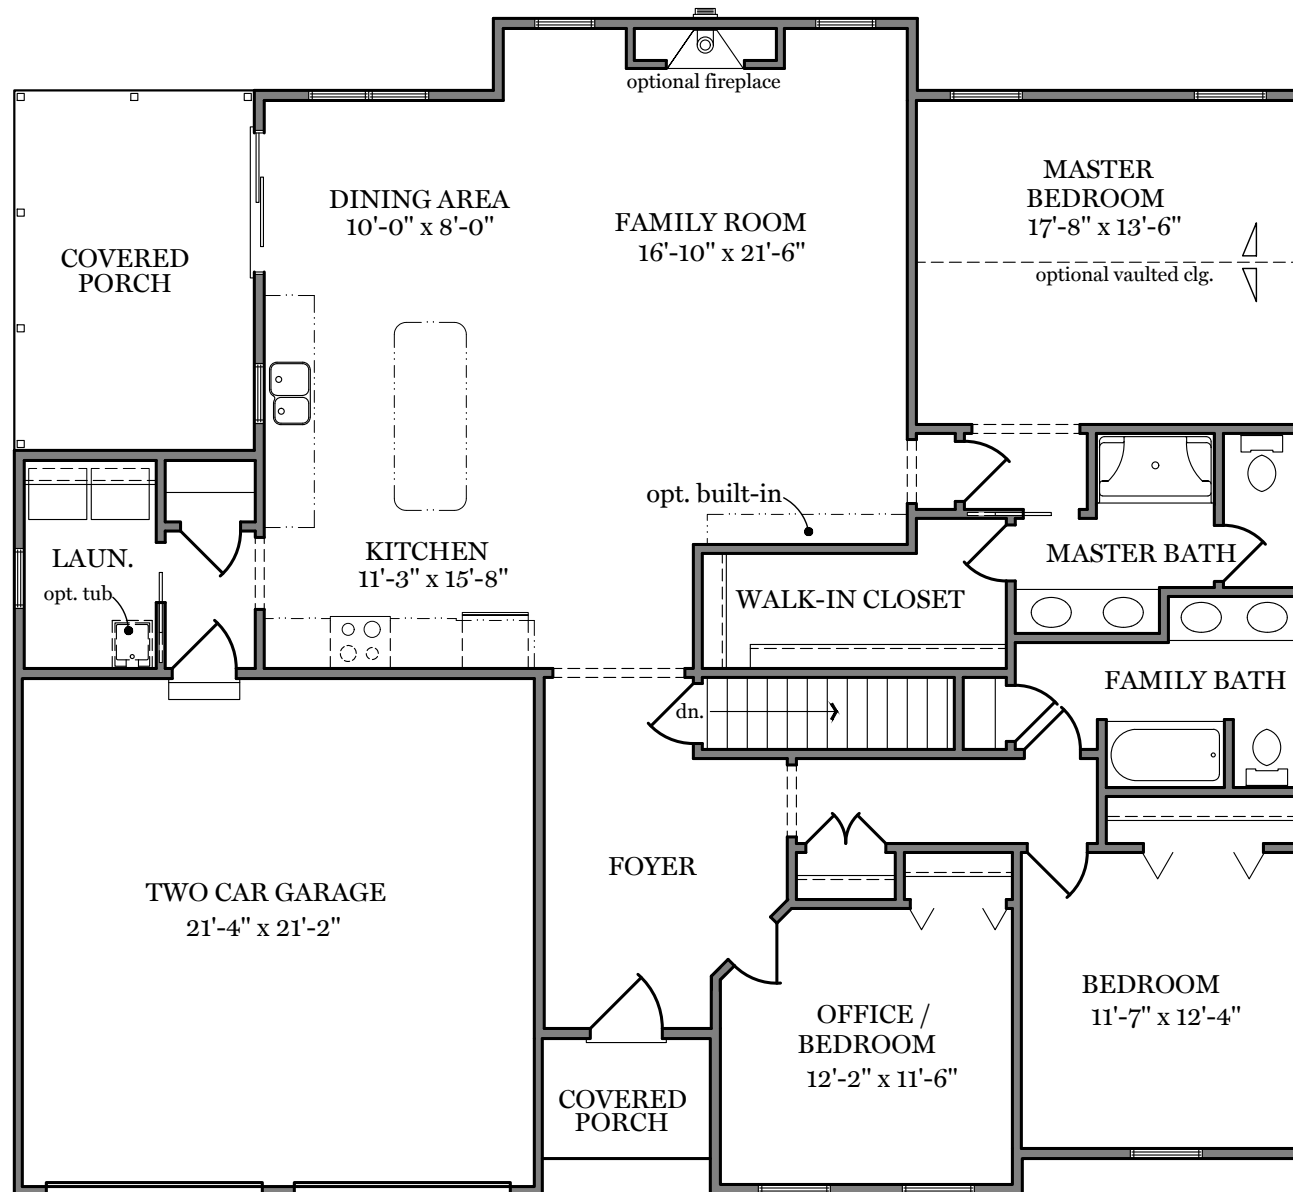

Spring Meadow Reserve

First Floor Plan - 1,855 sf
"MILTON"

ALL PRINTS ARE FOR ILLUSTRATION PURPOSES AND REPRESENT HOMES IN SPRING MEADOW RESERVE. ROOM SIZES ARE APPROXIMATE. CONTACT SALES AGENT FOR MORE INFORMATION.

Spring Meadow Reserve

Foundation

"MILTON"

ALL PRINTS ARE FOR ILLUSTRATION
PURPOSES AND REPRESENT
HOMES IN SPRING MEADOW RESERVE
ROOM SIZES ARE APPROXIMATE.
CONTACT SALES AGENT FOR
MORE INFORMATION

Spring Meadow Reserve

Traditional Elevation - 1,855 sf

"MILTON"

ALL PRINTS ARE FOR ILLUSTRATION
PURPOSES AND REPRESENT
HOMES IN SPRING MEADOW RESERVE
ROOM SIZES ARE APPROXIMATE.
CONTACT SALES AGENT FOR
MORE INFORMATION

Spring Meadow Reserve