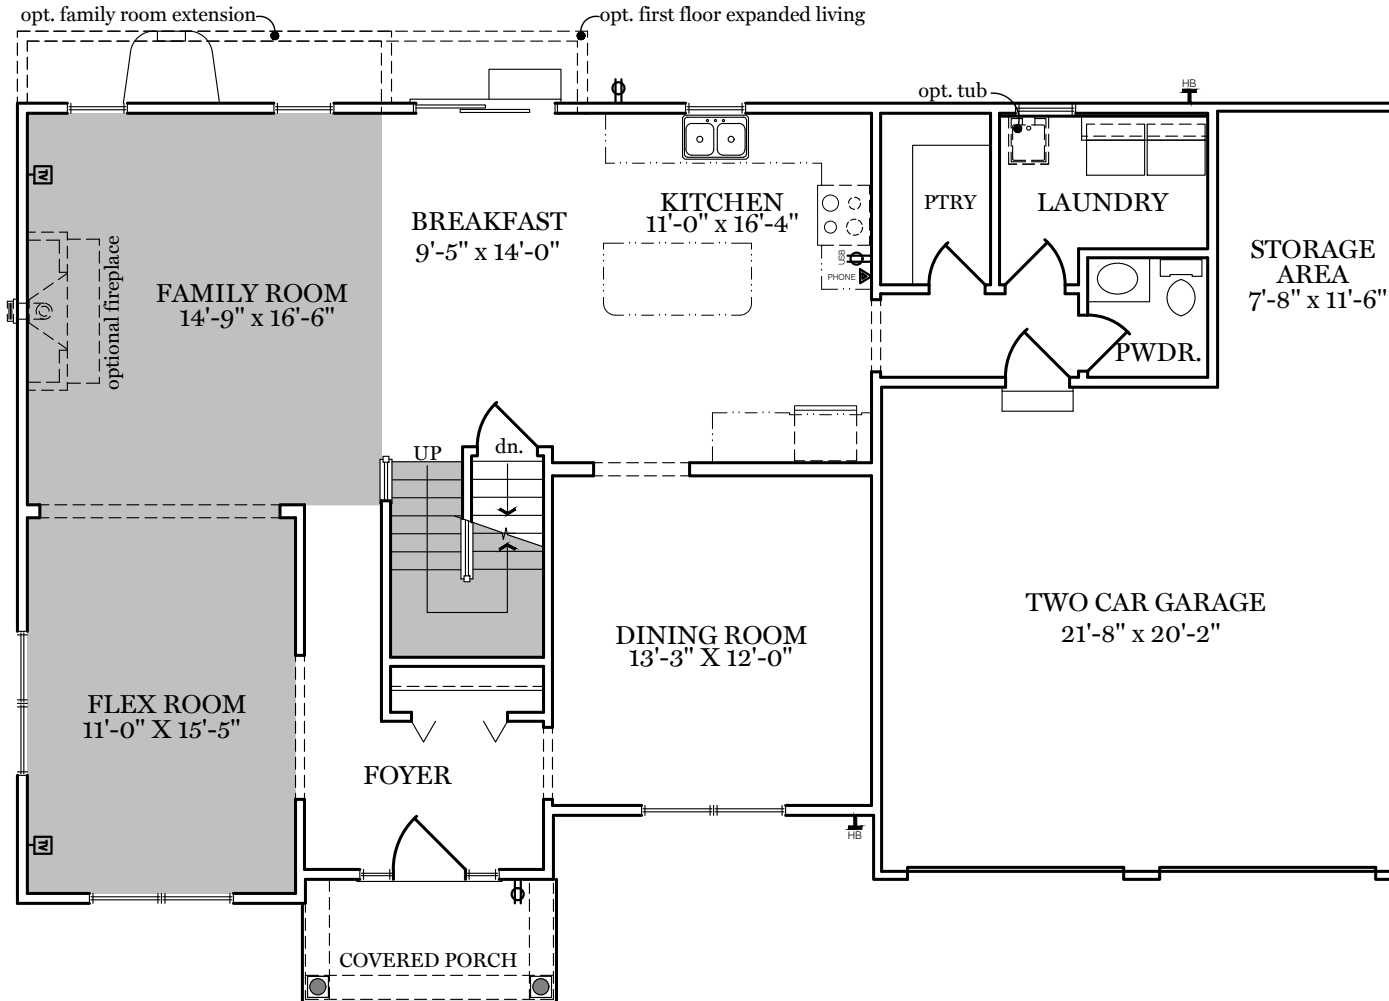

Spring Meadow Reserve

-  = CARPETED AREA
-  = CABLE T.V. OUTLET
-  = EXTERIOR RECEPTACLE
-  = RECEPTACLE WITH USB
-  = TELEPHONE OUTLET
-  = EXTERIOR HOSE BIBB

Spring Meadow Reserve

- = CARPETED AREA
- = CABLE T.V. OUTLET

Spring Meadow Reserve

Foundation

"WELLSTONE"

Spring Meadow Reserve

Spring Meadow Reserve

Spring Meadow Reserve

American Elevation - 2,547 sf
"WELLSTONE"

ALL PRINTS ARE FOR ILLUSTRATION
PURPOSES AND REPRESENT
HOMES IN SPRING MEADOW RESERVE
ROOM SIZES ARE APPROXIMATE.
CONTACT SALES AGENT FOR
MORE INFORMATION