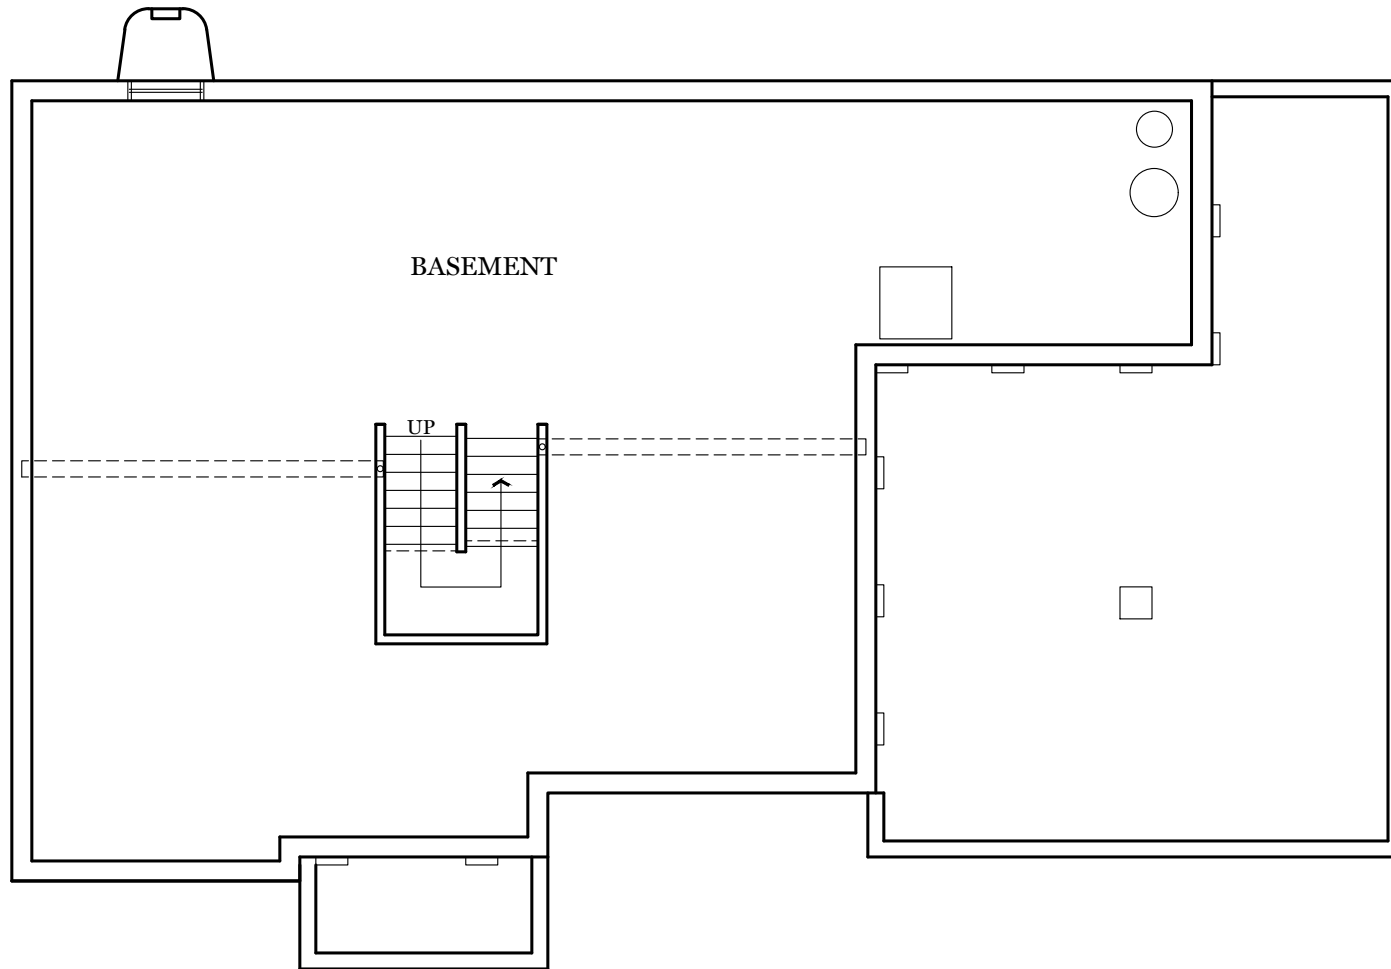

Spring Meadow Reserve

-  = CARPETED AREA
-  = CABLE T.V. OUTLET
-  = EXTERIOR RECEPTACLE
-  = RECEPTACLE WITH USB
-  = TELEPHONE OUTLET
-  = EXTERIOR HOSE BIBB

Spring Meadow Reserve

- = CARPETED AREA
- = CABLE T.V. OUTLET

Spring Meadow Reserve

Foundation

"WELLSTONE"

Spring Meadow Reserve

Spring Meadow Reserve

Spring Meadow Reserve

American Elevation - 2,547 sf
"WELLSTONE"

ALL PRINTS ARE FOR ILLUSTRATION
PURPOSES AND REPRESENT
HOMES IN SPRING MEADOW RESERVE
ROOM SIZES ARE APPROXIMATE.
CONTACT SALES AGENT FOR
MORE INFORMATION