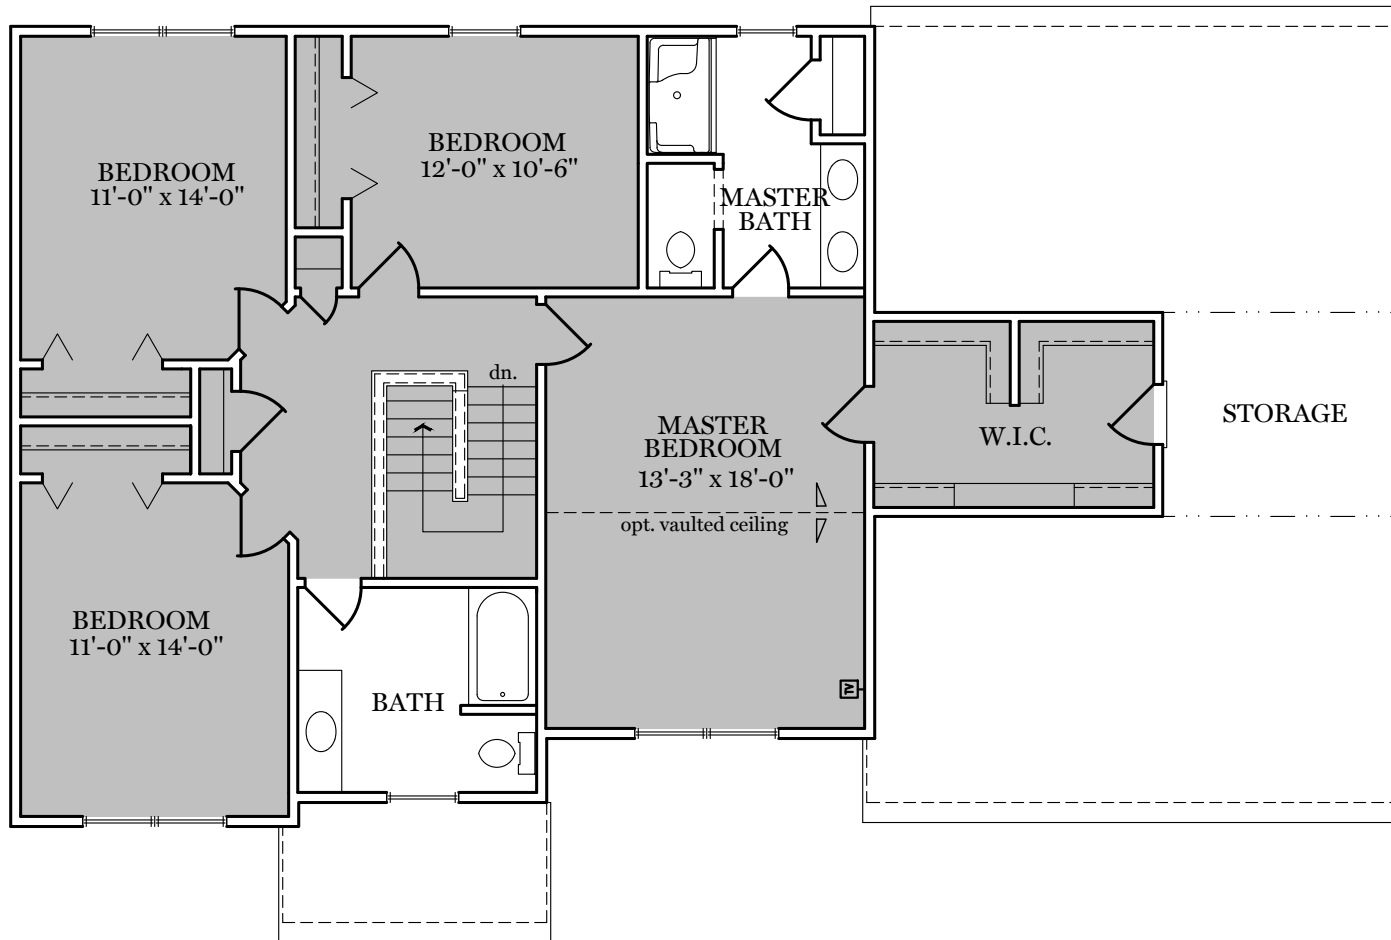

Spring Meadow Reserve

-  = CARPETED AREA
-  = CABLE T.V. OUTLET
-  = EXTERIOR RECEPTACLE
-  = RECEPTACLE WITH USB
-  = TELEPHONE OUTLET
-  = EXTERIOR HOSE BIBB

Spring Meadow Reserve

- = CARPETED AREA
- = CABLE T.V. OUTLET

Spring Meadow Reserve

Foundation

"WELLSTONE"

Spring Meadow Reserve

Spring Meadow Reserve

Spring Meadow Reserve

American Elevation - 2,547 sf
"WELLSTONE"

ALL PRINTS ARE FOR ILLUSTRATION
PURPOSES AND REPRESENT
HOMES IN SPRING MEADOW RESERVE
ROOM SIZES ARE APPROXIMATE.
CONTACT SALES AGENT FOR
MORE INFORMATION