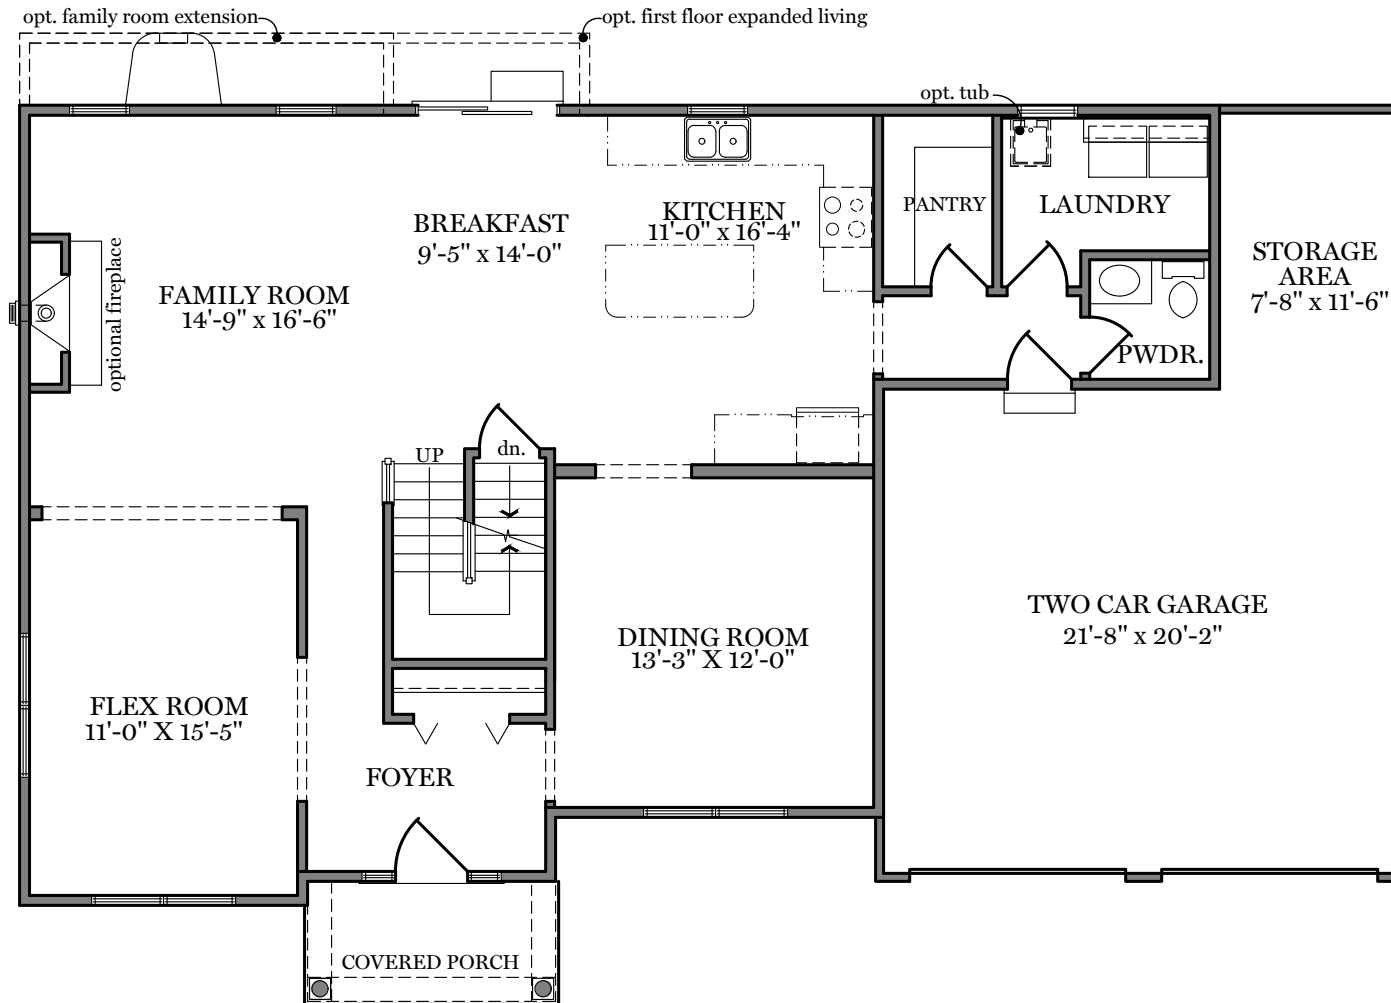

Spring Meadow Reserve

First Floor Plan - 1,305 sf

"WELLSTONE"

ALL PRINTS ARE FOR ILLUSTRATION PURPOSES AND REPRESENT HOMES IN SPRING MEADOW RESERVE. ROOM SIZES ARE APPROXIMATE. CONTACT SALES AGENT FOR MORE INFORMATION.

Spring Meadow Reserve

Second Floor Plan - 1,242 sf
"WELLSTONE"

ALL PRINTS ARE FOR ILLUSTRATION
PURPOSES AND REPRESENT
HOMES IN SPRING MEADOW RESERVE
ROOM SIZES ARE APPROXIMATE.
CONTACT SALES AGENT FOR
MORE INFORMATION

— Traditional Elevation - 2,547 sf —
"WELLSTONE"

ALL PRINTS ARE FOR ILLUSTRATION
PURPOSES AND REPRESENT
HOMES IN SPRING MEADOW RESERVE
ROOM SIZES ARE APPROXIMATE.
CONTACT SALES AGENT FOR
MORE INFORMATION