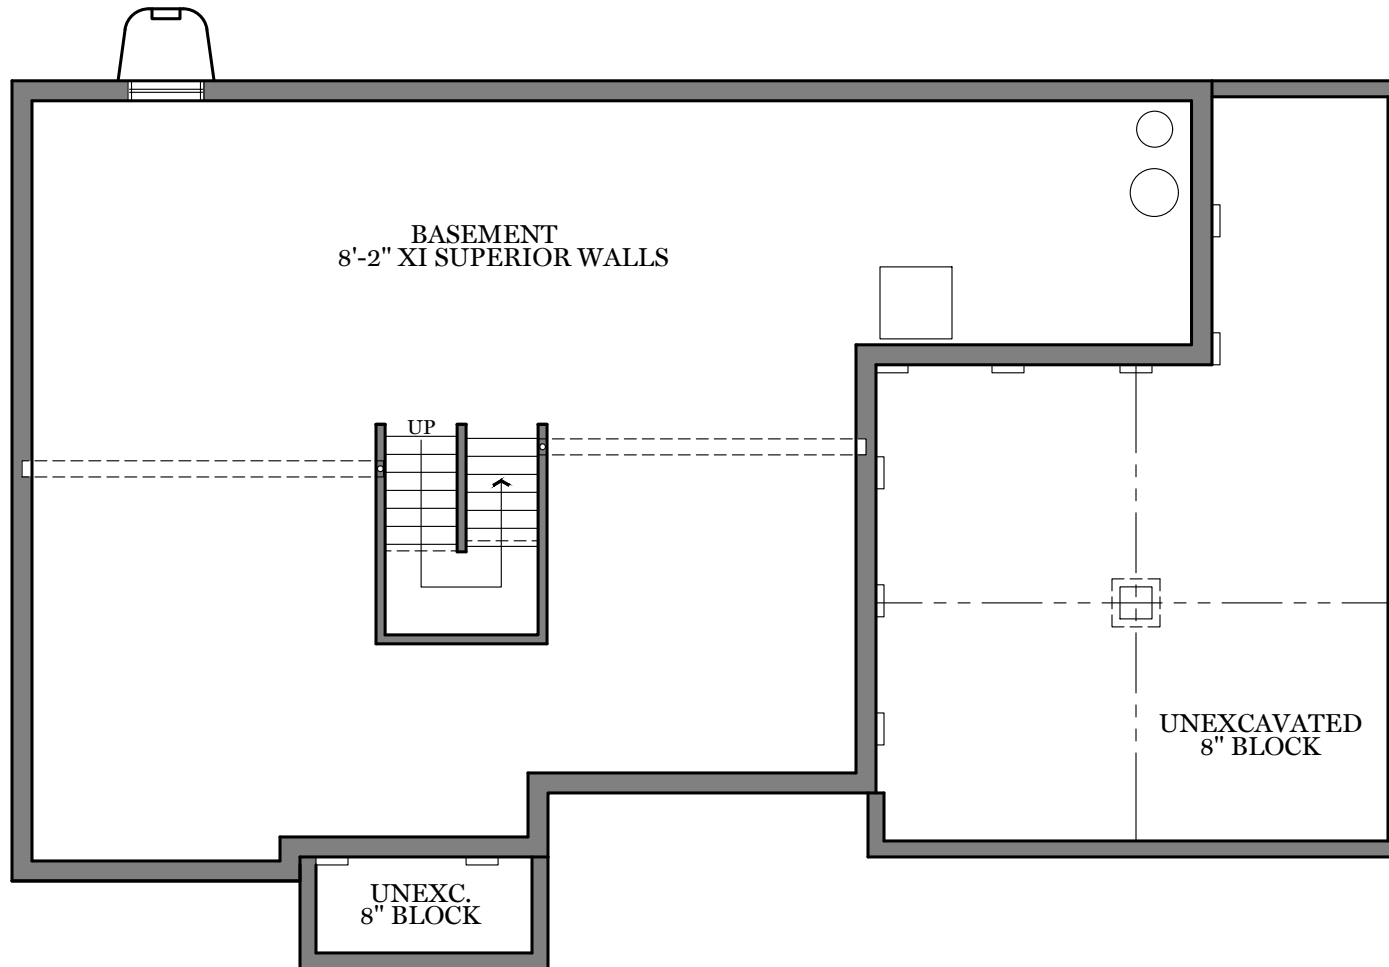

Spring Meadow Reserve

Foundation
"WELLSTONE"

ALL PRINTS ARE FOR ILLUSTRATION
PURPOSES AND REPRESENT
HOMES IN SPRING MEADOW RESERVE
ROOM SIZES ARE APPROXIMATE.
CONTACT SALES AGENT FOR
MORE INFORMATION