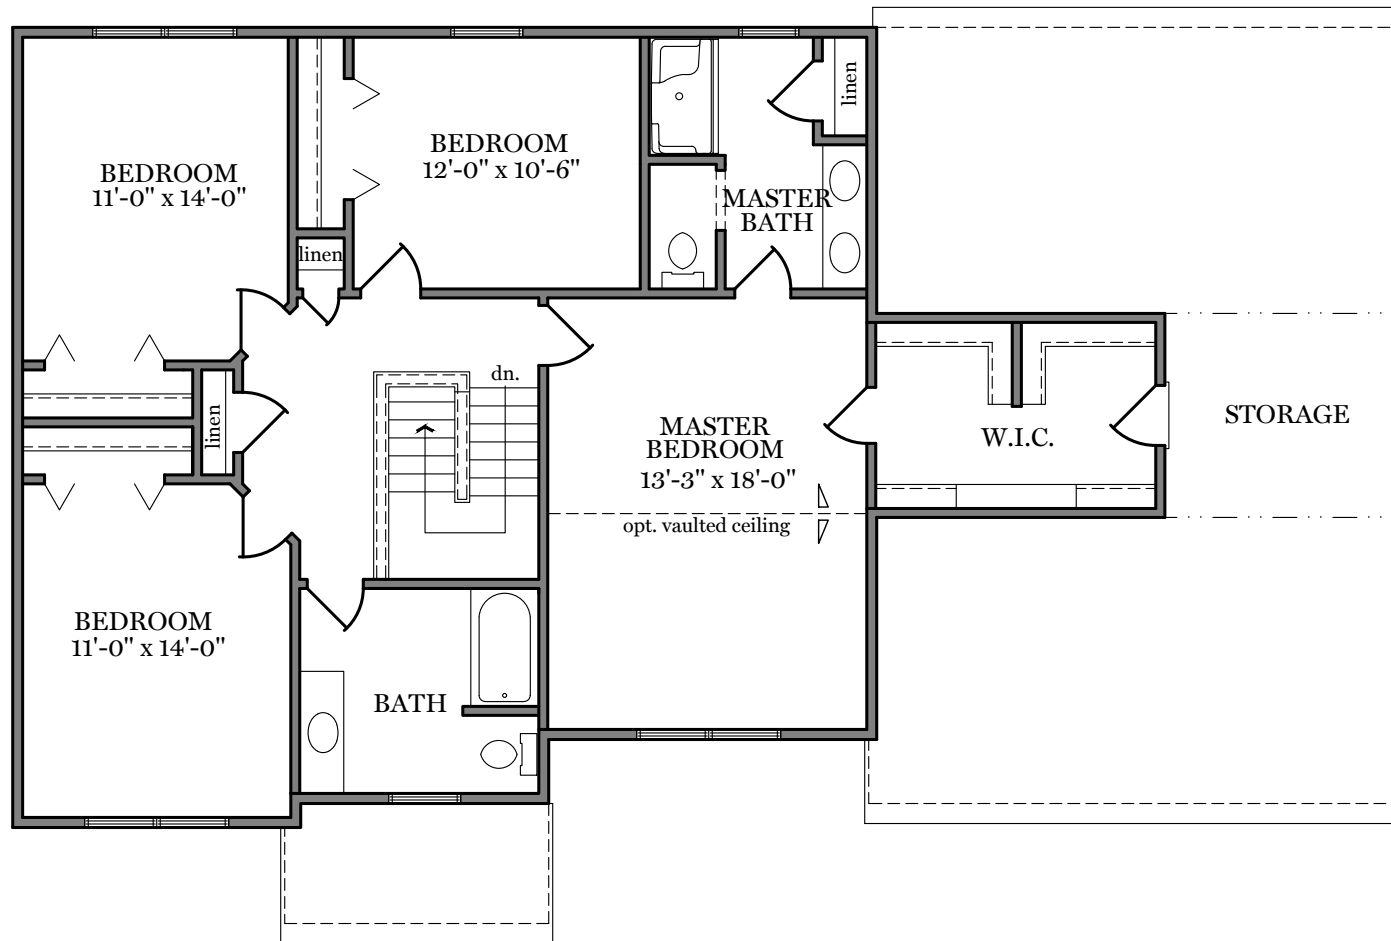

Spring Meadow Reserve

First Floor Plan - 1,305 sf

"WELLSTONE"

ALL PRINTS ARE FOR ILLUSTRATION PURPOSES AND REPRESENT HOMES IN SPRING MEADOW RESERVE. ROOM SIZES ARE APPROXIMATE. CONTACT SALES AGENT FOR MORE INFORMATION.

Spring Meadow Reserve

Second Floor Plan - 1,242 sf
"WELLSTONE"

ALL PRINTS ARE FOR ILLUSTRATION
PURPOSES AND REPRESENT
HOMES IN SPRING MEADOW RESERVE
ROOM SIZES ARE APPROXIMATE.
CONTACT SALES AGENT FOR
MORE INFORMATION

— Traditional Elevation - 2,547 sf —
"WELLSTONE"

ALL PRINTS ARE FOR ILLUSTRATION
PURPOSES AND REPRESENT
HOMES IN SPRING MEADOW RESERVE
ROOM SIZES ARE APPROXIMATE.
CONTACT SALES AGENT FOR
MORE INFORMATION