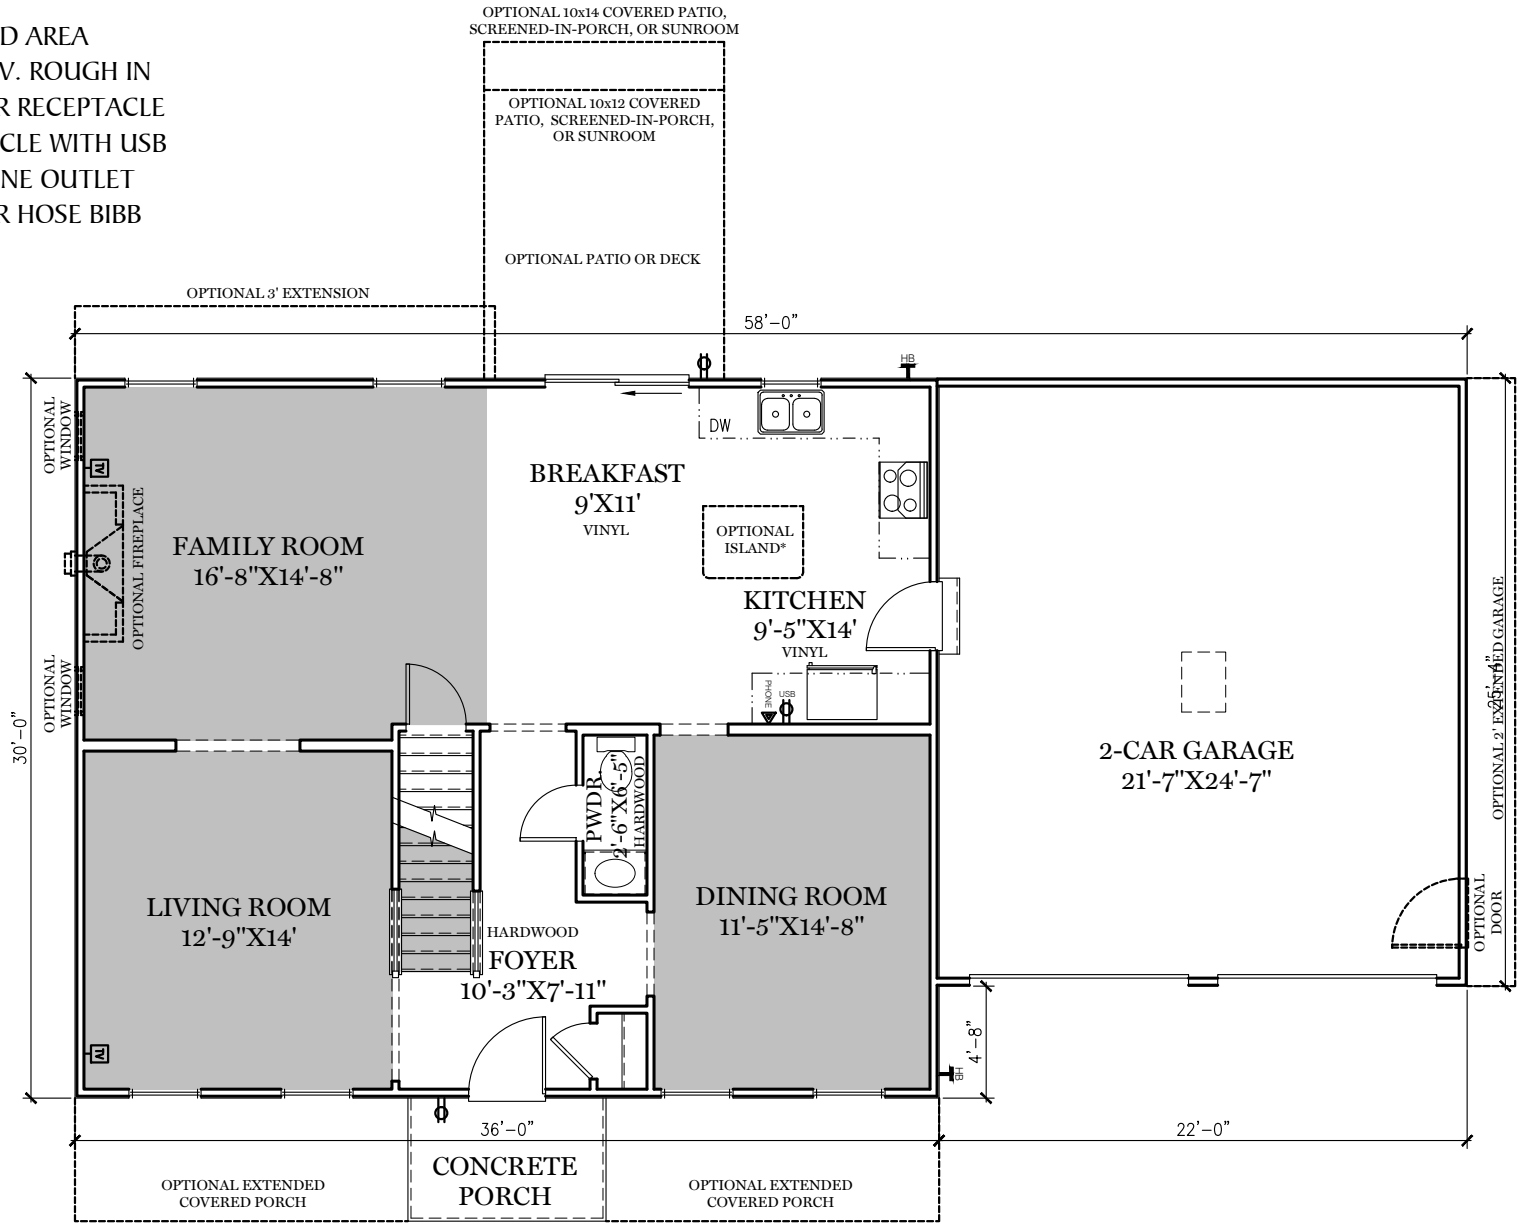

-  = CARPETED AREA
-  = CABLE T.V. ROUGH IN
-  = EXTERIOR RECEPTACLE
-  = RECEPTACLE WITH USB
-  = TELEPHONE OUTLET
-  = EXTERIOR HOSE BIBB

ALL IMAGES ARE FOR ARTISTIC PURPOSES ONLY AND MAY CONTAIN ADDITIONAL FEATURES OR DESIGN OPTIONS NOT AVAILABLE ON ALL HOME PLANS AND IN ALL NEIGHBORHOODS. ROOM SIZE DIMENSIONS AND SQUARE FOOTAGES ARE APPROXIMATE. CONTACT SALES AGENT FOR MORE INFORMATION. TERMS AND CONDITIONS APPLY. [HTTPS://EGSTOLTZFUSHOMES.COM/TERMS-AND-CONDITIONS/](https://EGSTOLTZFUSHOMES.COM/TERMS-AND-CONDITIONS/)

TRADITIONAL\*\* FLOOR PLAN SHOWN