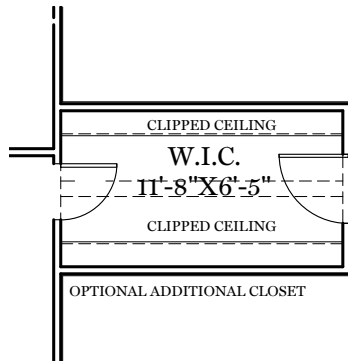

OPTIONAL LUXURY BATH  
(MOVES OWNERS CLOSET AS SHOWN)

OPTIONAL RETREAT BATH  
(MOVES W.I.C. AS SHOWN)

ALL IMAGES ARE FOR ARTISTIC PURPOSES ONLY AND MAY CONTAIN ADDITIONAL FEATURES OR DESIGN OPTIONS NOT AVAILABLE ON ALL HOME PLANS AND IN ALL NEIGHBORHOODS. ROOM SIZE DIMENSIONS AND SQUARE FOOTAGES ARE APPROXIMATE. CONTACT SALES AGENT FOR MORE INFORMATION. TERMS AND CONDITIONS APPLY. [HTTPS://EGSTOLTZFUSHOMES.COM/TERMS-AND-CONDITIONS/](https://EGSTOLTZFUSHOMES.COM/TERMS-AND-CONDITIONS/)