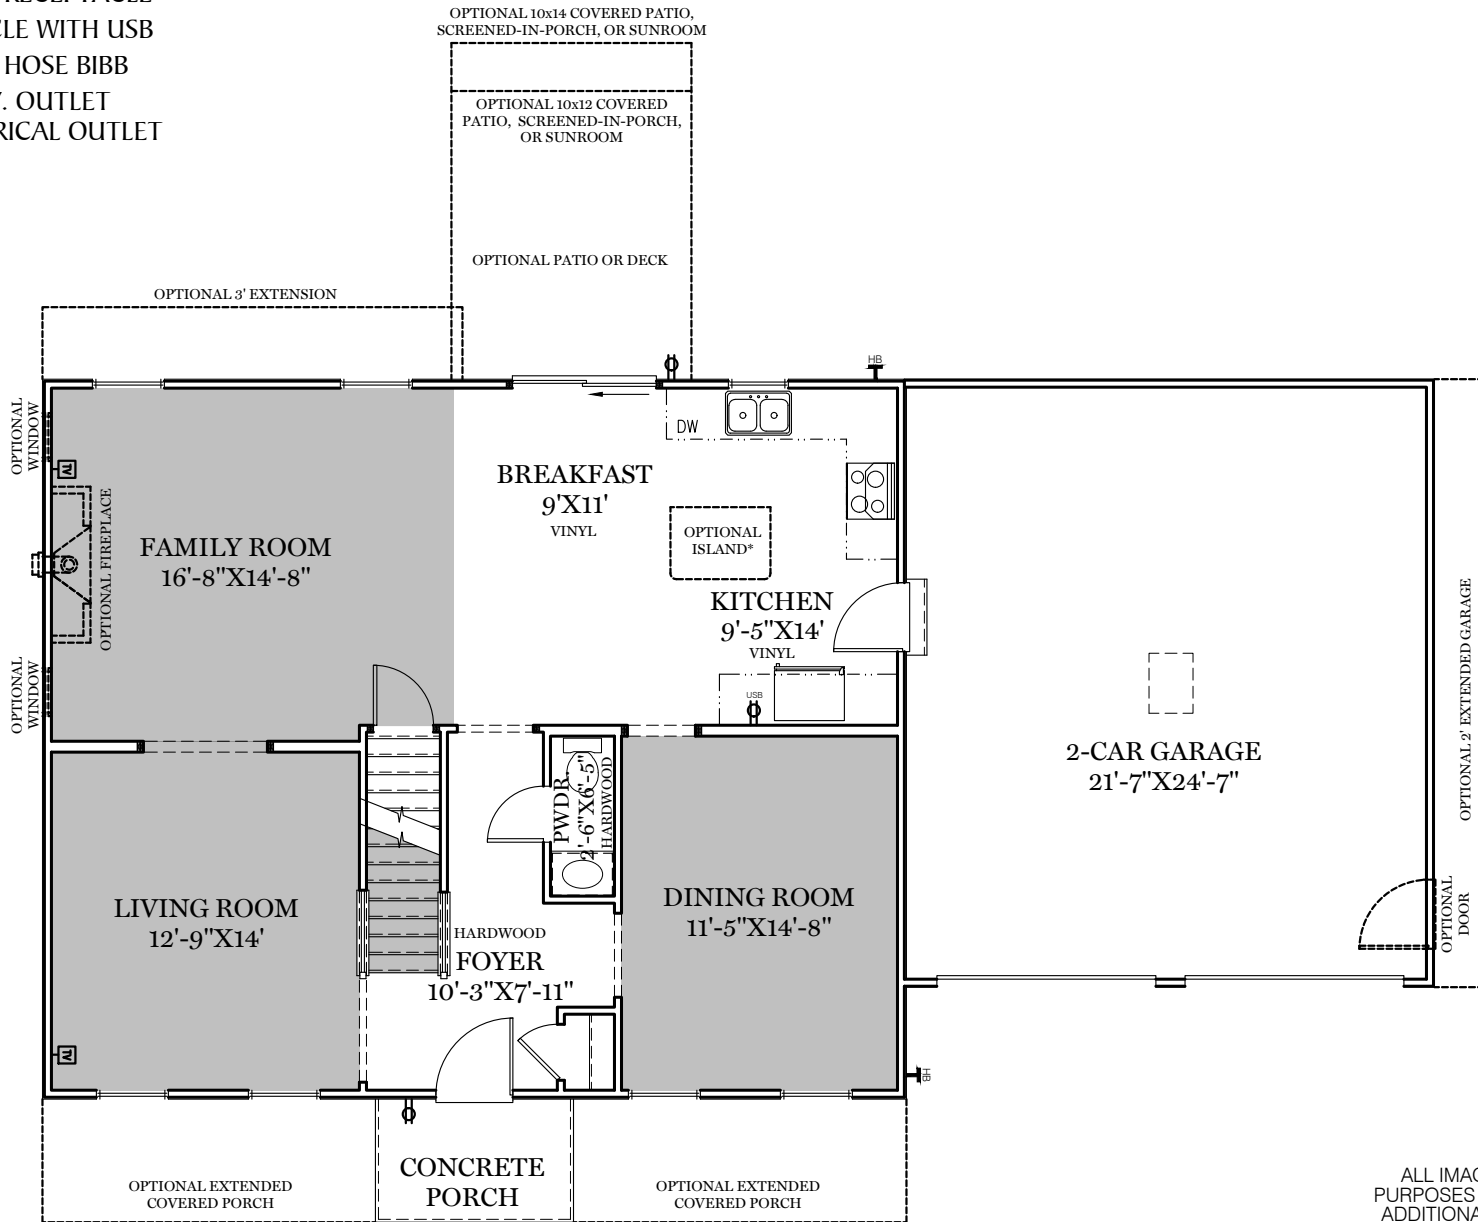

-  = CARPETED AREA
-  = EXTERIOR RECEPTACLE
-  = RECEPTACLE WITH USB
-  = EXTERIOR HOSE BIBB
-  = CABLE T.V. OUTLET W/ ELECTRICAL OUTLET

ALL IMAGES ARE FOR ARTISTIC PURPOSES ONLY AND MAY CONTAIN ADDITIONAL FEATURES OR DESIGN OPTIONS NOT AVAILABLE ON ALL HOME PLANS AND IN ALL NEIGHBORHOODS. ROOM SIZE DIMENSIONS AND SQUARE FOOTAGES ARE APPROXIMATE. CONTACT SALES AGENT FOR MORE INFORMATION. TERMS AND CONDITIONS APPLY. [HTTPS://EGSTOLTZFUSHOMES.COM/TERMS-AND-CONDITIONS/](https://EGSTOLTZFUSHOMES.COM/TERMS-AND-CONDITIONS/)

CLASSIC FLOOR PLAN

AMERICAN FLOOR PLAN

HERITAGE FLOOR PLAN

# 1st Floor Plan

BRIARWOOD

ALL IMAGES ARE FOR ARTISTIC PURPOSES ONLY AND MAY CONTAIN ADDITIONAL FEATURES OR DESIGN OPTIONS NOT AVAILABLE ON ALL HOME PLANS AND IN ALL NEIGHBORHOODS. ROOM SIZE DIMENSIONS AND SQUARE FOOTAGES ARE APPROXIMATE. CONTACT SALES AGENT FOR MORE INFORMATION. TERMS AND CONDITIONS APPLY. [HTTPS://EGSTOLTZFUSHOMES.COM/TERMS-AND-CONDITIONS/](https://EGSTOLTZFUSHOMES.COM/TERMS-AND-CONDITIONS/)

TRADITIONAL\*\* FLOOR PLAN SHOWN