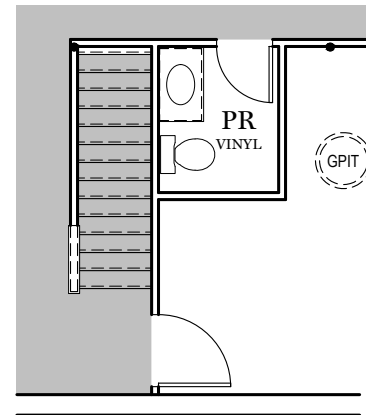

TRADITIONAL\*\* FLOOR PLAN SHOWN

# Foundation

BRIARWOOD

\*\* TRADITIONAL FLOOR PLAN ONLY AVAILABLE IN SELECT COMMUNITIES

PDF LAST UPDATED 3/23/2022

■ = CARPETED AREA

OPTIONAL FINISHED POWDER ROOM (+34 SF)

OPTIONAL FINISHED BATHROOM (+50 SF)