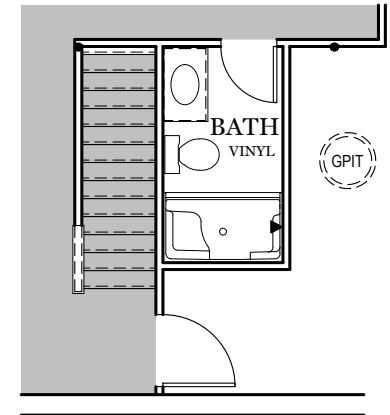

TRADITIONAL\*\* FLOOR PLAN SHOWN

# Foundation

BRIARWOOD

\*\* TRADITIONAL FLOOR PLAN ONLY AVAILABLE IN SELECT COMMUNITIES

PDF LAST UPDATED 3/23/2022

■ = CARPETED AREA

OPTIONAL FINISHED POWDER ROOM (+34 SF)

OPTIONAL FINISHED BATHROOM (+50 SF)