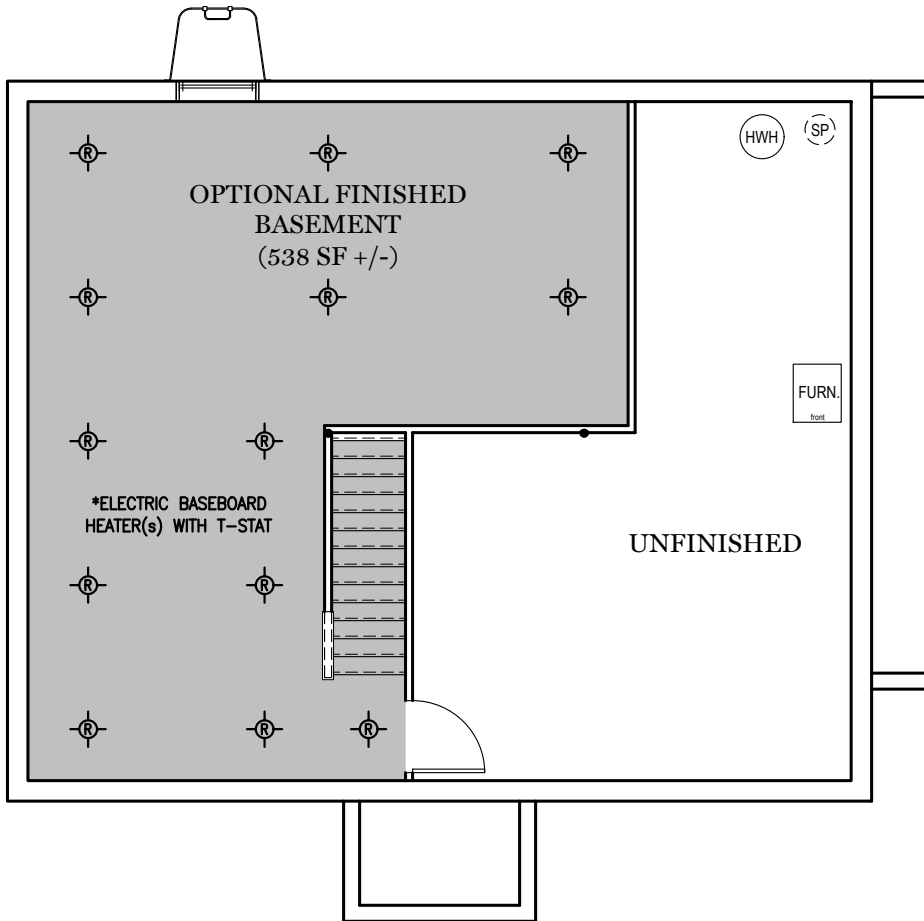

TRADITIONAL\*\* FLOOR PLAN SHOWN

# Foundation

BRIARWOOD

\*\* TRADITIONAL FLOOR PLAN ONLY AVAILABLE IN SELECT COMMUNITIES

PDF LAST UPDATED 3/23/2022

■ = CARPETED AREA

OPTIONAL FINISHED POWDER ROOM (+34 SF)

OPTIONAL FINISHED BATHROOM (+50 SF)