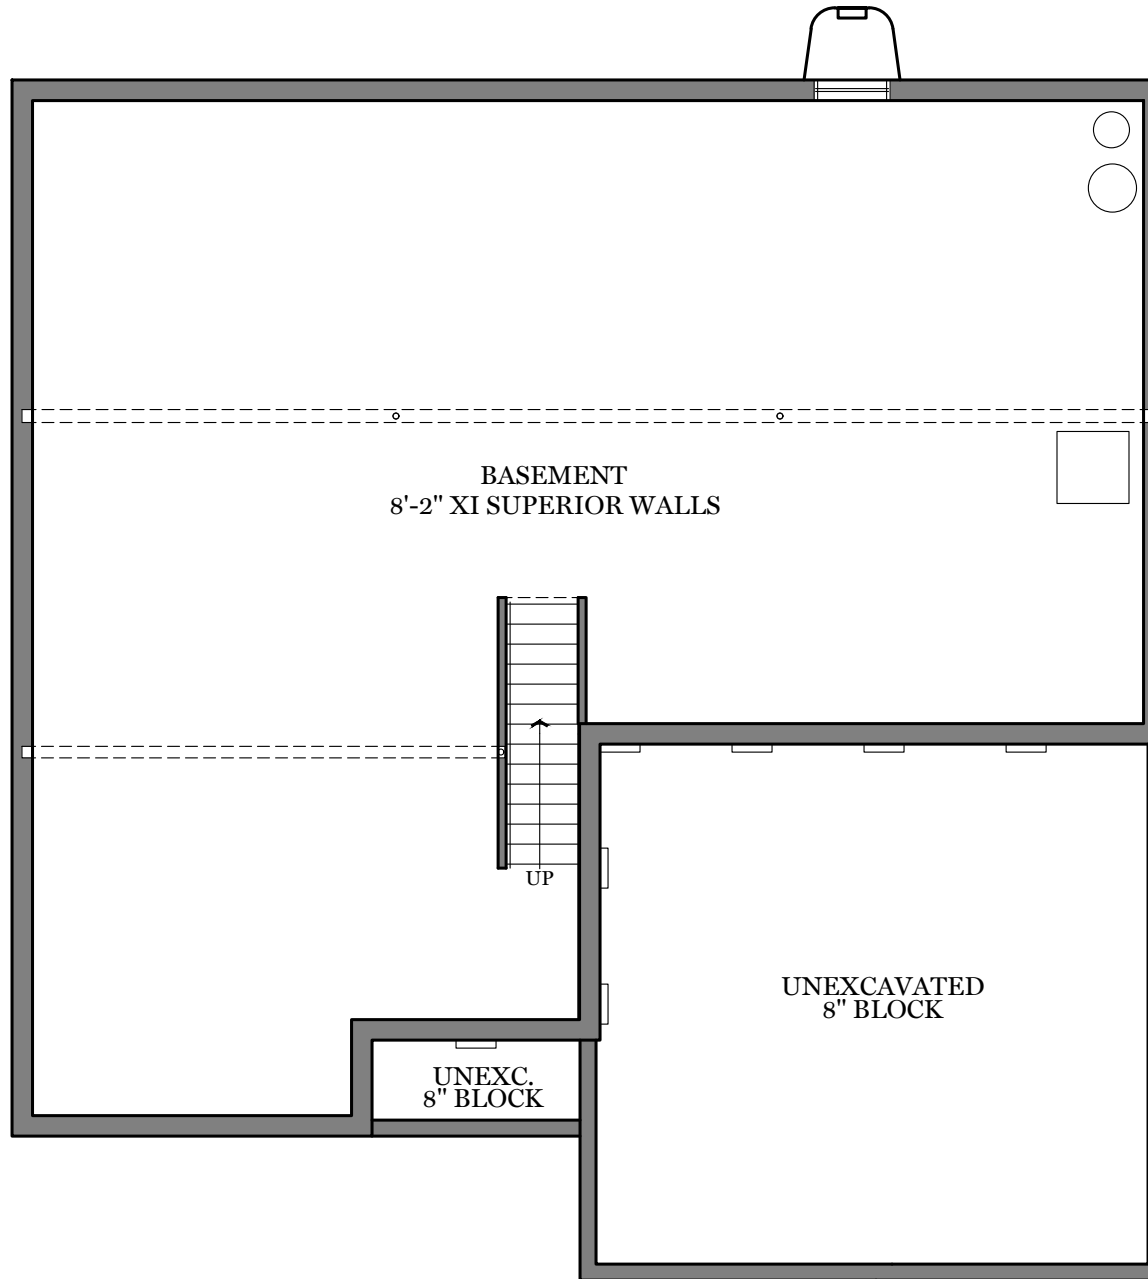

Kendale Oaks

First Floor Plan - 1,684 sf

"LAUREL ALL ELEVATIONS"

ALL PRINTS ARE FOR ILLUSTRATION PURPOSES AND REPRESENT HOMES IN Kendale Oaks. ROOM SIZES ARE APPROXIMATE. CONTACT SALES AGENT FOR MORE INFORMATION.

Foundation

"LAUREL ALL ELEVATIONS"

Kendale Oaks

Traditional Elevation - 1,684 sf

"LAUREL"

ALL PRINTS ARE FOR ILLUSTRATION PURPOSES AND REPRESENT HOMES IN Kendale Oaks. ROOM SIZES ARE APPROXIMATE. CONTACT SALES AGENT FOR MORE INFORMATION

Kendale Oaks

Classic Elevation - 1,684 sf

"LAUREL"

ALL PRINTS ARE FOR ILLUSTRATION
PURPOSES AND REPRESENT
HOMES IN Kendale Oaks
ROOM SIZES ARE APPROXIMATE.
CONTACT SALES AGENT FOR
MORE INFORMATION

Kendale Oaks

American Elevation - 1,684 sf

"LAUREL"

ALL PRINTS ARE FOR ILLUSTRATION PURPOSES AND REPRESENT HOMES IN Kendale Oaks. ROOM SIZES ARE APPROXIMATE. CONTACT SALES AGENT FOR MORE INFORMATION

Kendale Oaks

Heritage Elevation - 1,684 sf