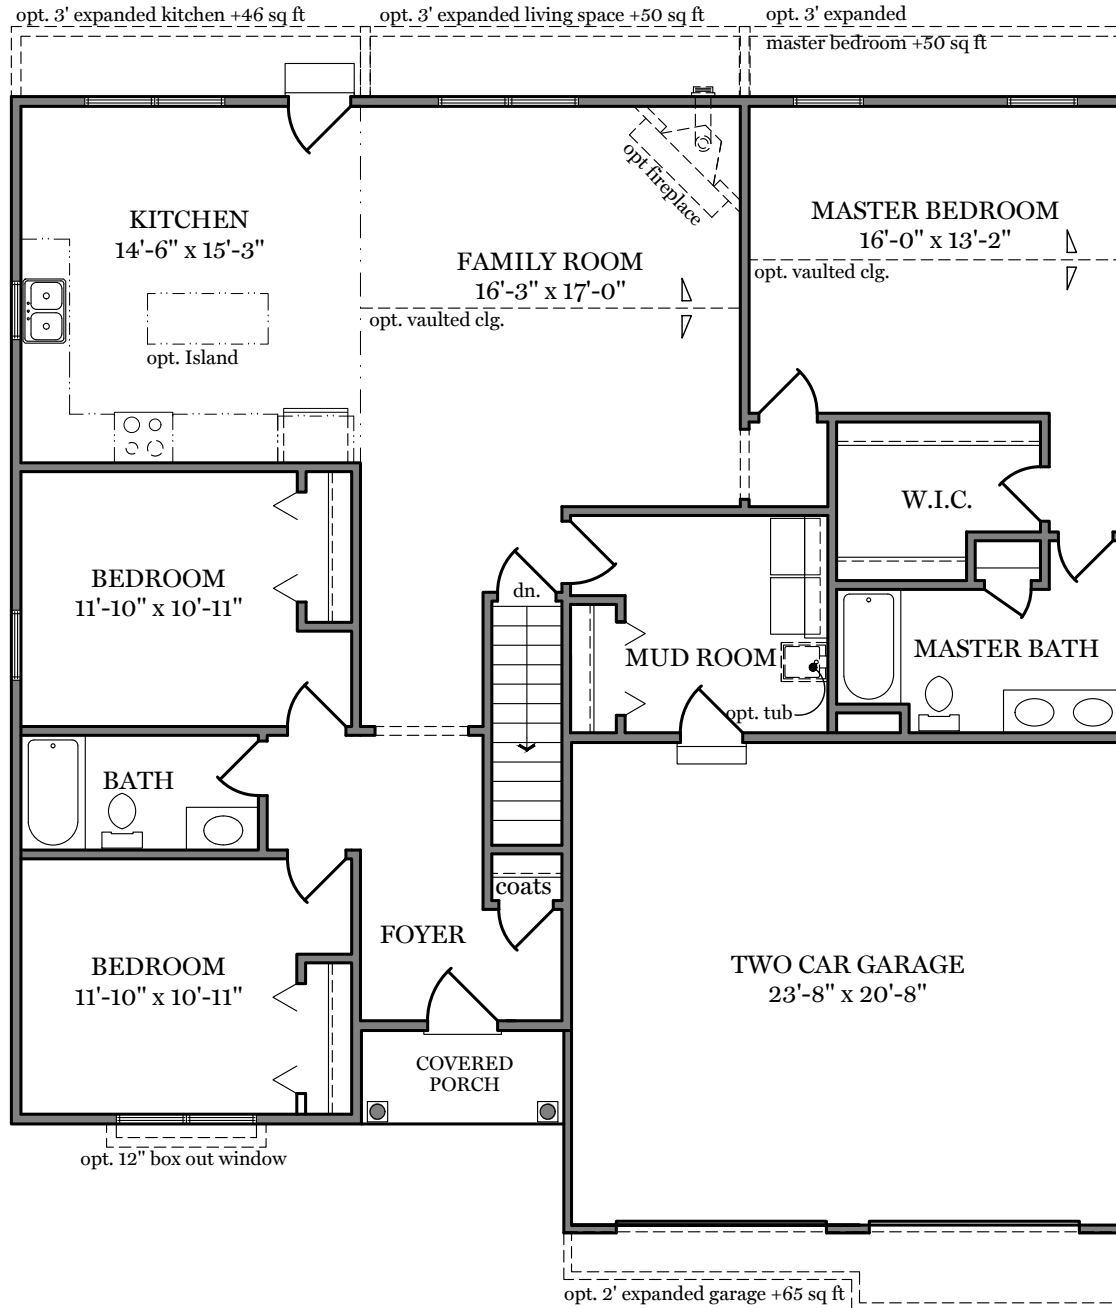

Kendale Oaks

First Floor Plan - 1,684 sf

"LAUREL ALL ELEVATIONS"

ALL PRINTS ARE FOR ILLUSTRATION PURPOSES AND REPRESENT HOMES IN Kendale Oaks. ROOM SIZES ARE APPROXIMATE. CONTACT SALES AGENT FOR MORE INFORMATION.

Foundation

"LAUREL ALL ELEVATIONS"

Kendale Oaks

Traditional Elevation - 1,684 sf

"LAUREL"

ALL PRINTS ARE FOR ILLUSTRATION PURPOSES AND REPRESENT HOMES IN Kendale Oaks. ROOM SIZES ARE APPROXIMATE. CONTACT SALES AGENT FOR MORE INFORMATION

Kendale Oaks

Classic Elevation - 1,684 sf

"LAUREL"

ALL PRINTS ARE FOR ILLUSTRATION
PURPOSES AND REPRESENT
HOMES IN Kendale Oaks
ROOM SIZES ARE APPROXIMATE.
CONTACT SALES AGENT FOR
MORE INFORMATION

Kendale Oaks

American Elevation - 1,684 sf

"LAUREL"

ALL PRINTS ARE FOR ILLUSTRATION PURPOSES AND REPRESENT HOMES IN Kendale Oaks. ROOM SIZES ARE APPROXIMATE. CONTACT SALES AGENT FOR MORE INFORMATION

Kendale Oaks

Heritage Elevation - 1,684 sf