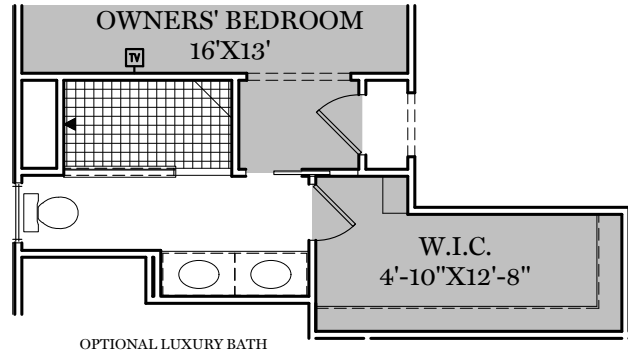

-  = CARPETED AREA
-  = CABLE T.V. ROUGH IN
-  = EXTERIOR RECEPTACLE
-  = RECEPTACLE WITH USB
-  = TELEPHONE OUTLET
-  = EXTERIOR HOSE BIBB

TRADITIONAL** & CLASSIC FLOOR PLAN SHOWN

1st Floor Plan - 1,803 sf

PDF LAST UPDATED 10/08/2021

AMERICAN FLOOR PLAN

HERITAGE FLOOR PLAN

ALL IMAGES ARE FOR ARTISTIC PURPOSES ONLY AND MAY CONTAIN ADDITIONAL FEATURES OR DESIGN OPTIONS NOT AVAILABLE ON ALL HOME PLANS AND IN ALL NEIGHBORHOODS. ROOM SIZE DIMENSIONS AND SQUARE FOOTAGES ARE APPROXIMATE. CONTACT SALES AGENT FOR MORE INFORMATION. TERMS AND CONDITIONS APPLY. [HTTPS://EGSTOLTZFUSHOMES.COM/TERMS-AND-CONDITIONS/](https://EGSTOLTZFUSHOMES.COM/TERMS-AND-CONDITIONS/)

= CARPETED AREA
 = CABLE T.V. OUTLET

ALL IMAGES ARE FOR ARTISTIC PURPOSES ONLY AND MAY CONTAIN ADDITIONAL FEATURES OR DESIGN OPTIONS NOT AVAILABLE ON ALL HOME PLANS AND IN ALL NEIGHBORHOODS. ROOM SIZE DIMENSIONS AND SQUARE FOOTAGES ARE APPROXIMATE. CONTACT SALES AGENT FOR MORE INFORMATION. TERMS AND CONDITIONS APPLY. [HTTPS://EGSTOLTZFUSHOMES.COM/TERMS-AND-CONDITIONS/](https://EGSTOLTZFUSHOMES.COM/TERMS-AND-CONDITIONS/)