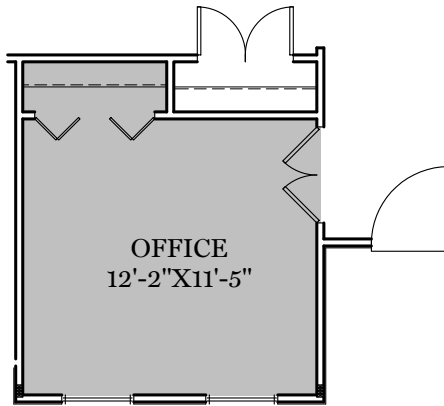

-  = CARPETED AREA
-  = CABLE T.V. ROUGH IN
-  = EXTERIOR RECEPTACLE
-  = RECEPTACLE WITH USB
-  = TELEPHONE OUTLET
-  = EXTERIOR HOSE BIBB

TRADITIONAL** & CLASSIC FLOOR PLAN SHOWN

1st Floor Plan - 1,803 sf

= CARPETED AREA
 = CABLE T.V. OUTLET

ALL IMAGES ARE FOR ARTISTIC PURPOSES ONLY AND MAY CONTAIN ADDITIONAL FEATURES OR DESIGN OPTIONS NOT AVAILABLE ON ALL HOME PLANS AND IN ALL NEIGHBORHOODS. ROOM SIZE DIMENSIONS AND SQUARE FOOTAGES ARE APPROXIMATE. CONTACT SALES AGENT FOR MORE INFORMATION. TERMS AND CONDITIONS APPLY. [HTTPS://EGSTOLTZFUSHOMES.COM/TERMS-AND-CONDITIONS/](https://EGSTOLTZFUSHOMES.COM/TERMS-AND-CONDITIONS/)