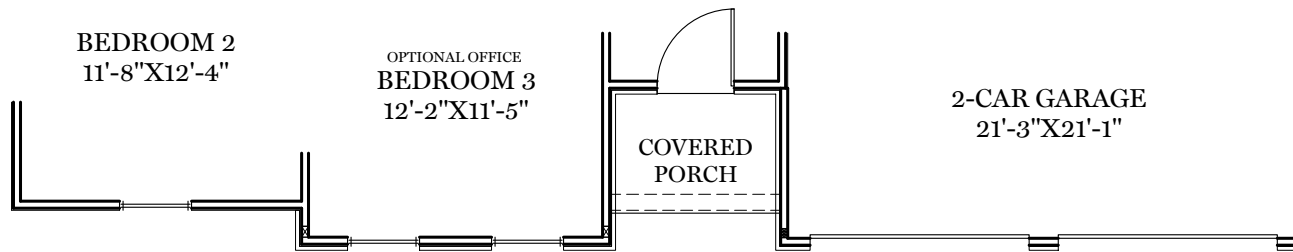

AMERICAN FLOOR PLAN