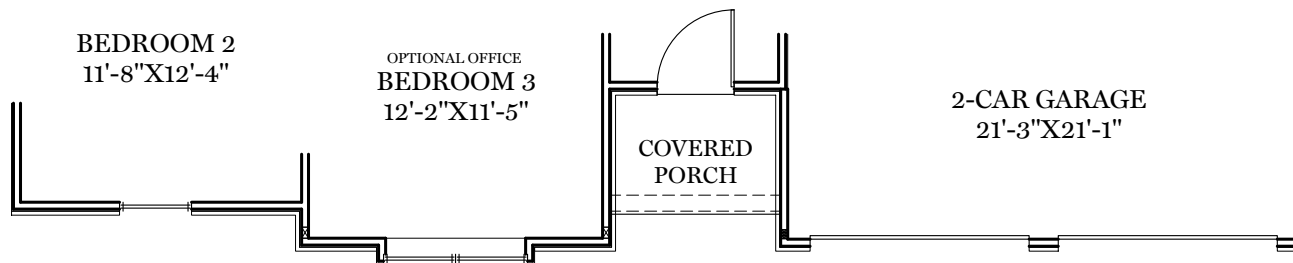

HERITAGE FLOOR PLAN

ALL IMAGES ARE FOR ARTISTIC PURPOSES ONLY AND MAY CONTAIN ADDITIONAL FEATURES OR DESIGN OPTIONS NOT AVAILABLE ON ALL HOME PLANS AND IN ALL NEIGHBORHOODS. ROOM SIZE DIMENSIONS AND SQUARE FOOTAGES ARE APPROXIMATE. CONTACT SALES AGENT FOR MORE INFORMATION. TERMS AND CONDITIONS APPLY. [HTTPS://EGSTOLTZFUSHOMES.COM/TERMS-AND-CONDITIONS/](https://EGSTOLTZFUSHOMES.COM/TERMS-AND-CONDITIONS/)