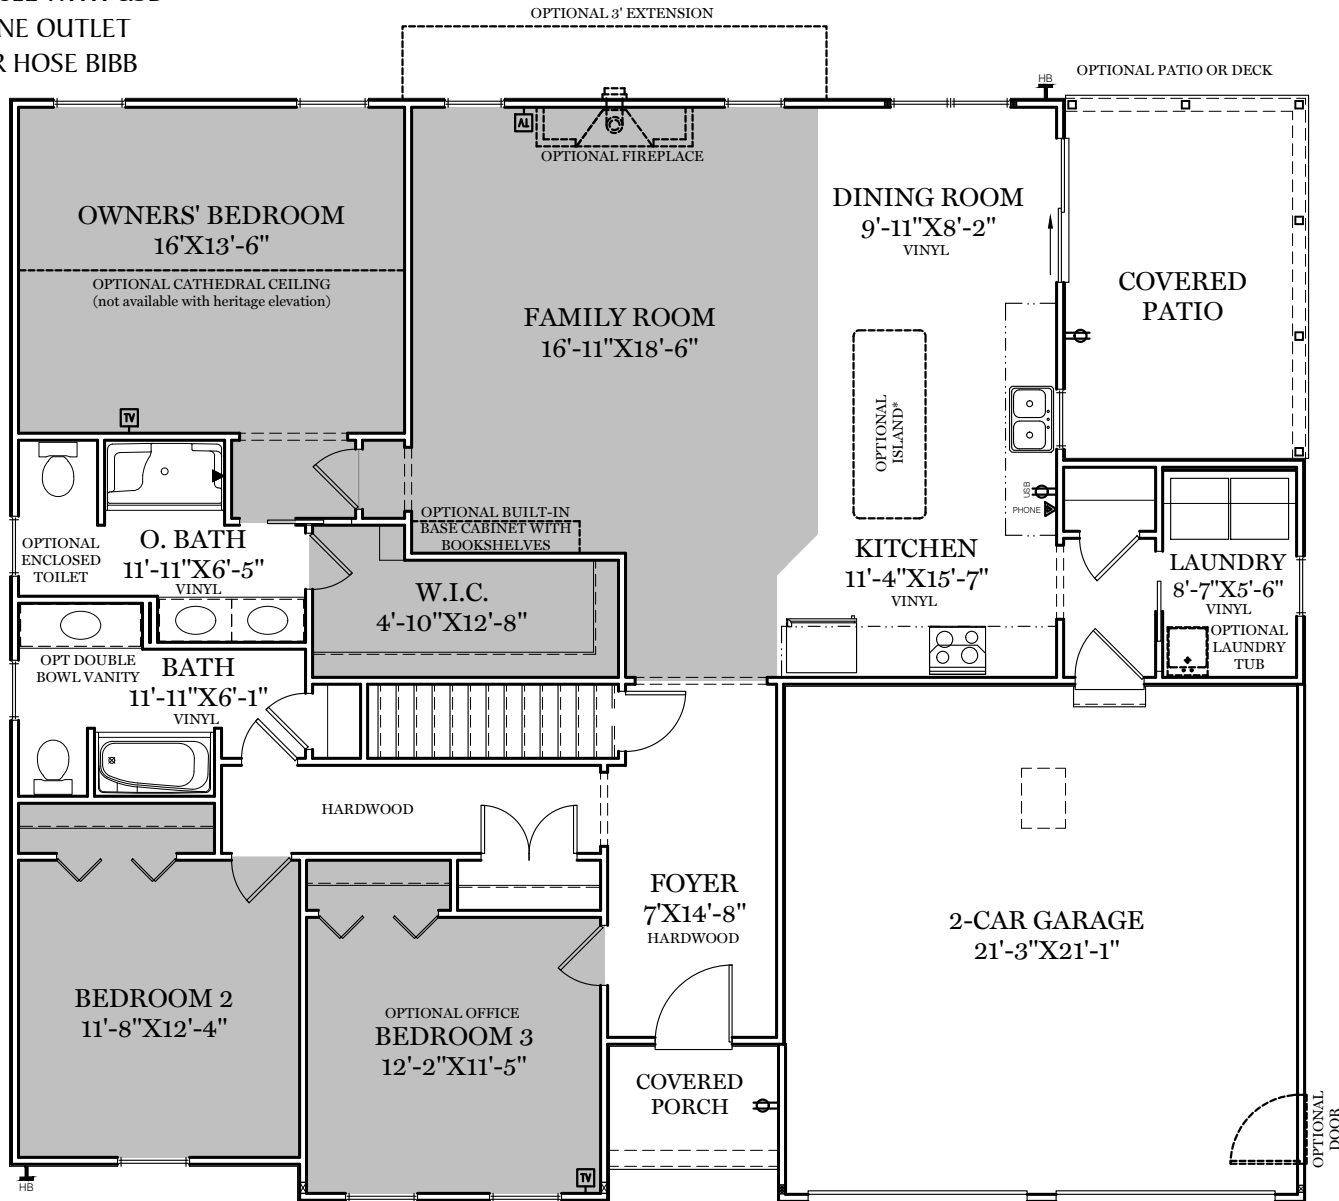

-  = CARPETED AREA
-  = CABLE T.V. ROUGH IN
-  = EXTERIOR RECEPTACLE
-  = RECEPTACLE WITH USB
-  = TELEPHONE OUTLET
-  = EXTERIOR HOSE BIBB

TRADITIONAL** & CLASSIC FLOOR PLAN SHOWN

1st Floor Plan - 1,803 sf

"MILTON"

*ISLAND INCLUDED IN SELECT COMMUNITIES AND WITH SELECT KITCHEN PACKAGE OPTIONS
 ** TRADITIONAL FLOOR PLAN ONLY AVAILABLE IN SELECT COMMUNITIES

ALL IMAGES ARE FOR ARTISTIC PURPOSES ONLY AND MAY CONTAIN ADDITIONAL FEATURES OR DESIGN OPTIONS NOT AVAILABLE ON ALL HOME PLANS AND IN ALL NEIGHBORHOODS. ROOM SIZE DIMENSIONS AND SQUARE FOOTAGES ARE APPROXIMATE. CONTACT SALES AGENT FOR MORE INFORMATION. TERMS AND CONDITIONS APPLY. [HTTPS://EGSTOLTZFUSHOMES.COM/TERMS-AND-CONDITIONS/](https://EGSTOLTZFUSHOMES.COM/TERMS-AND-CONDITIONS/)