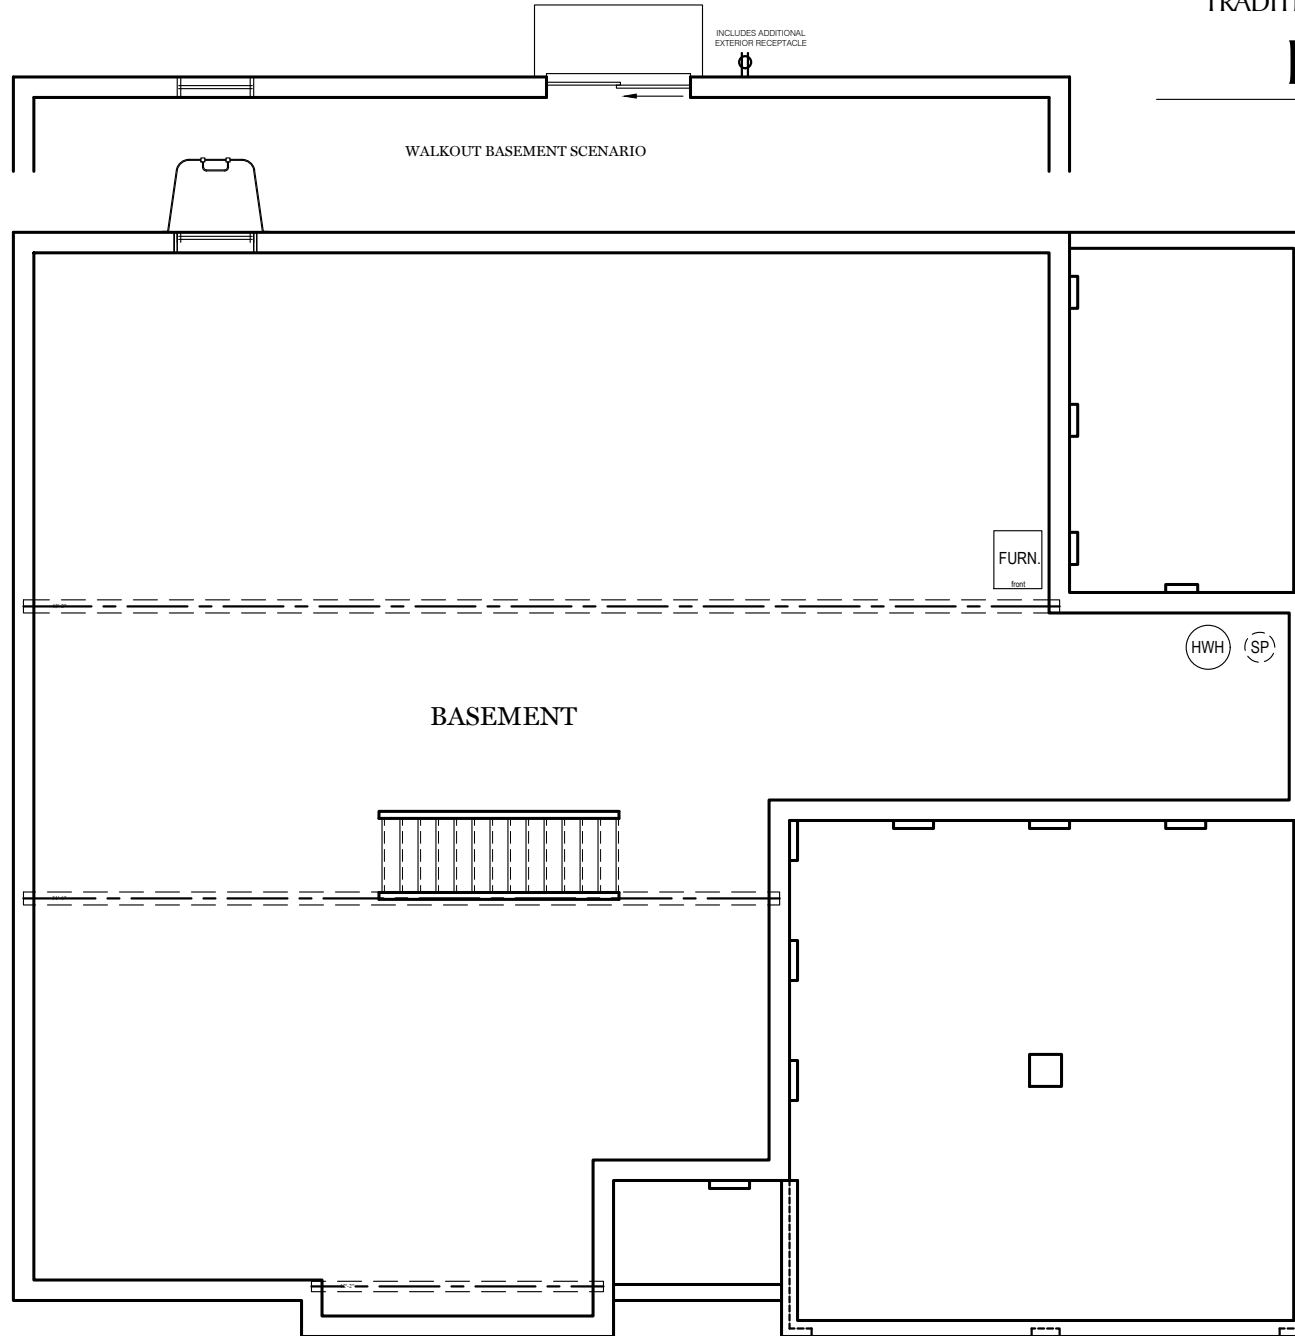

TRADITIONAL** FLOOR PLAN SHOWN

Foundation

"MILTON"

E.G.S. RESERVES THE RIGHT TO RELOCATE MECHANICALS AS REQ. BY SITE CONDITIONS

ALL IMAGES ARE FOR ARTISTIC PURPOSES ONLY AND MAY CONTAIN ADDITIONAL FEATURES OR DESIGN OPTIONS NOT AVAILABLE ON ALL HOME PLANS AND IN ALL NEIGHBORHOODS. ROOM SIZE DIMENSIONS AND SQUARE FOOTAGES ARE APPROXIMATE. CONTACT SALES AGENT FOR MORE INFORMATION. TERMS AND CONDITIONS APPLY. [HTTPS://EGSTOLTZFUSHOMES.COM/TERMS-AND-CONDITIONS/](https://egstoltzfushomes.com/terms-and-conditions/)

** TRADITIONAL FLOOR PLAN ONLY AVAILABLE IN SELECT COMMUNITIES

PDF LAST UPDATED 10/08/2021