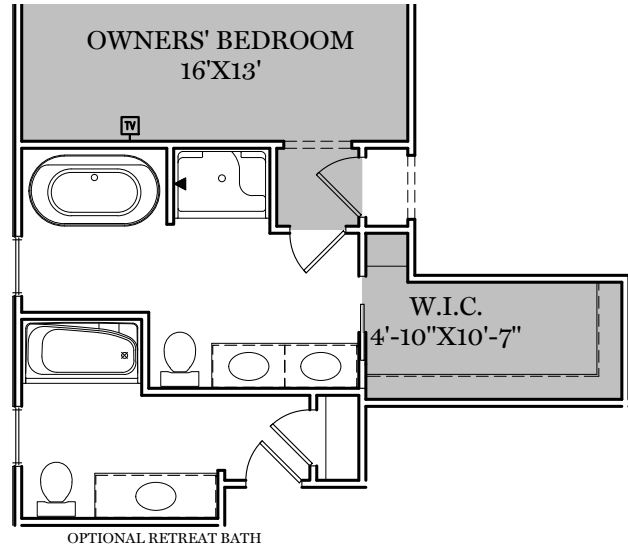

= CARPETED AREA
 = CABLE T.V. OUTLET

ALL IMAGES ARE FOR ARTISTIC PURPOSES ONLY AND MAY CONTAIN ADDITIONAL FEATURES OR DESIGN OPTIONS NOT AVAILABLE ON ALL HOME PLANS AND IN ALL NEIGHBORHOODS. ROOM SIZE DIMENSIONS AND SQUARE FOOTAGES ARE APPROXIMATE. CONTACT SALES AGENT FOR MORE INFORMATION. TERMS AND CONDITIONS APPLY. [HTTPS://EGSTOLTZFUSHOMES.COM/TERMS-AND-CONDITIONS/](https://EGSTOLTZFUSHOMES.COM/TERMS-AND-CONDITIONS/)