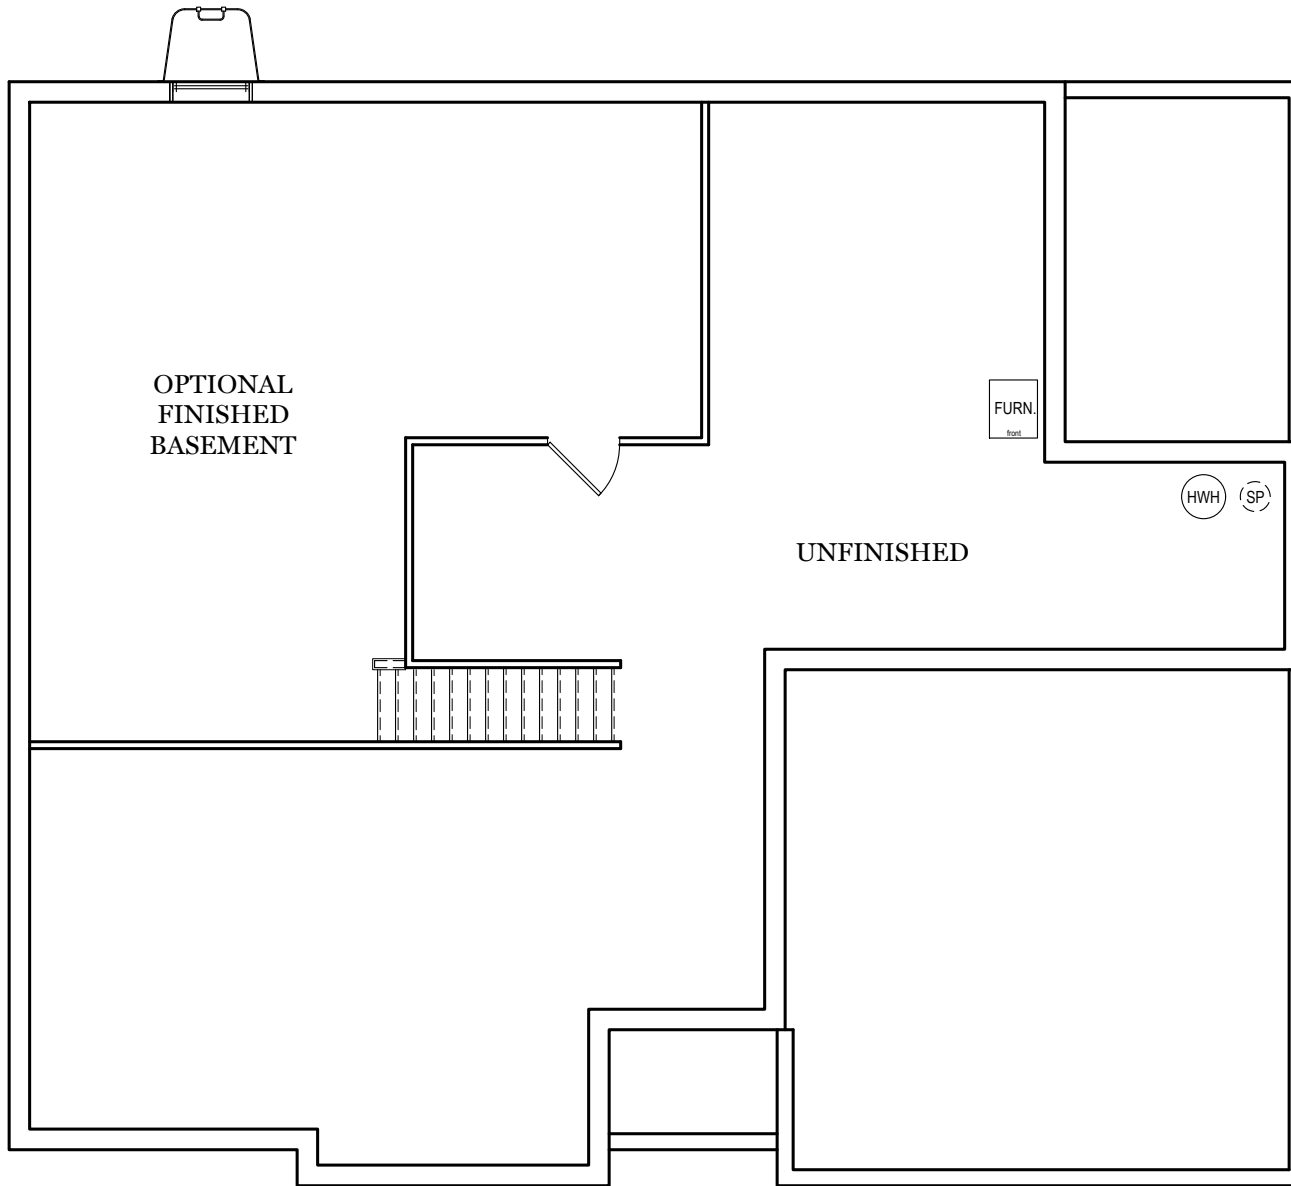

OPTIONAL FINISHED
POWDER ROOM