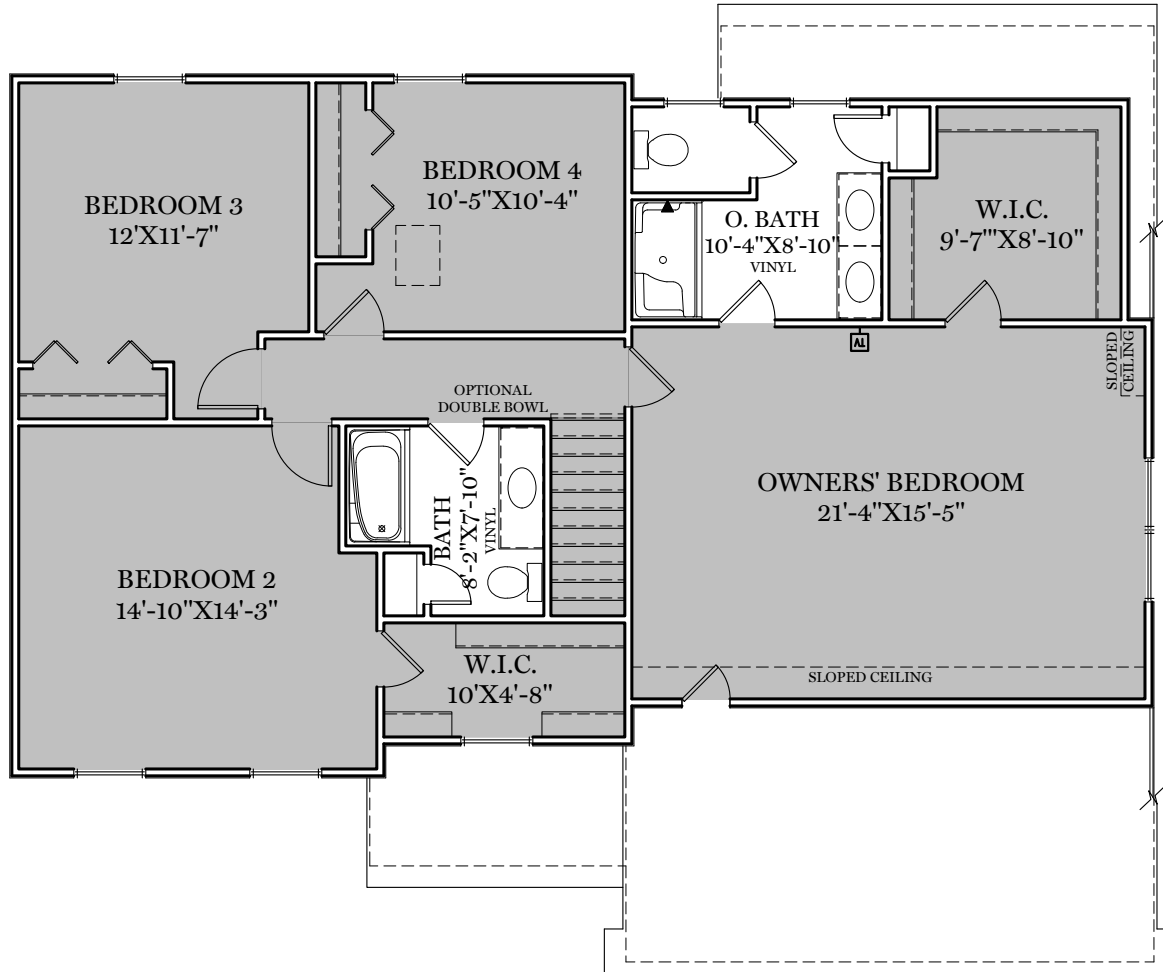

-  = CARPETED AREA
-  = CABLE T.V. ROUGH IN
-  = EXTERIOR RECEPTACLE
-  = RECEPTACLE WITH USB
-  = TELEPHONE OUTLET
-  = EXTERIOR HOSE BIBB

ALL IMAGES ARE FOR ARTISTIC PURPOSES ONLY AND MAY CONTAIN ADDITIONAL FEATURES OR DESIGN OPTIONS NOT AVAILABLE ON ALL HOME PLANS AND IN ALL NEIGHBORHOODS. ROOM SIZE DIMENSIONS AND SQUARE FOOTAGES ARE APPROXIMATE. CONTACT SALES AGENT FOR MORE INFORMATION. TERMS AND CONDITIONS APPLY. [HTTPS://EGSTOLTZFUSHOMES.COM/TERMS-AND-CONDITIONS/](https://EGSTOLTZFUSHOMES.COM/TERMS-AND-CONDITIONS/)

- = CARPETED AREA
- ⊞ = CABLE T.V. ROUGH IN

TRADITIONAL**, CLASSIC, & AMERICAN FLOOR PLAN SHOWN

2nd Floor Plan - 1,291 sf

"RILEY"

** TRADITIONAL FLOOR PLAN ONLY AVAILABLE IN SELECT COMMUNITIES

ALL IMAGES ARE FOR ARTISTIC PURPOSES ONLY AND MAY CONTAIN ADDITIONAL FEATURES OR DESIGN OPTIONS NOT AVAILABLE ON ALL HOME PLANS AND IN ALL NEIGHBORHOODS. ROOM SIZE DIMENSIONS AND SQUARE FOOTAGES ARE APPROXIMATE. CONTACT SALES AGENT FOR MORE INFORMATION. TERMS AND CONDITIONS APPLY. [HTTPS://EGSTOLTZFUSHOMES.COM/TERMS-AND-CONDITIONS/](https://EGSTOLTZFUSHOMES.COM/TERMS-AND-CONDITIONS/)