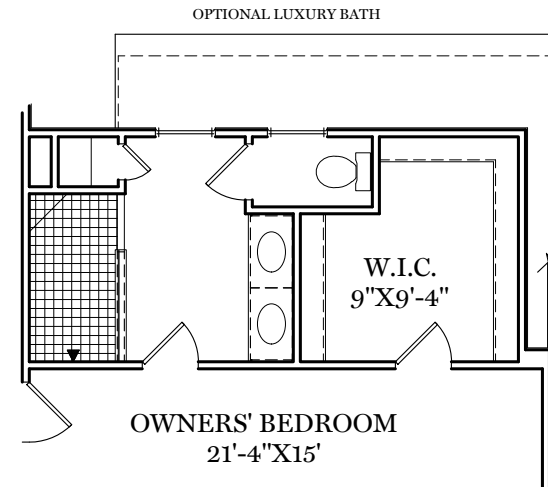

- = CARPETED AREA
- ⊞ = CABLE T.V. ROUGH IN

TRADITIONAL**, CLASSIC, & AMERICAN FLOOR PLAN SHOWN

2nd Floor Plan - 1,291 sf

"RILEY"

** TRADITIONAL FLOOR PLAN ONLY AVAILABLE IN SELECT COMMUNITIES

ALL IMAGES ARE FOR ARTISTIC PURPOSES ONLY AND MAY CONTAIN ADDITIONAL FEATURES OR DESIGN OPTIONS NOT AVAILABLE ON ALL HOME PLANS AND IN ALL NEIGHBORHOODS. ROOM SIZE DIMENSIONS AND SQUARE FOOTAGES ARE APPROXIMATE. CONTACT SALES AGENT FOR MORE INFORMATION. TERMS AND CONDITIONS APPLY. [HTTPS://EGSTOLTZFUSHOMES.COM/TERMS-AND-CONDITIONS/](https://EGSTOLTZFUSHOMES.COM/TERMS-AND-CONDITIONS/)

PDF LAST UPDATED 10/08/2021

HERITAGE FLOOR PLAN

ALL IMAGES ARE FOR ARTISTIC PURPOSES ONLY AND MAY CONTAIN ADDITIONAL FEATURES OR DESIGN OPTIONS NOT AVAILABLE ON ALL HOME PLANS AND IN ALL NEIGHBORHOODS. ROOM SIZE DIMENSIONS AND SQUARE FOOTAGES ARE APPROXIMATE. CONTACT SALES AGENT FOR MORE INFORMATION. TERMS AND CONDITIONS APPLY. [HTTPS://EGSTOLTZFUSHOMES.COM/TERMS-AND-CONDITIONS/](https://EGSTOLTZFUSHOMES.COM/TERMS-AND-CONDITIONS/)