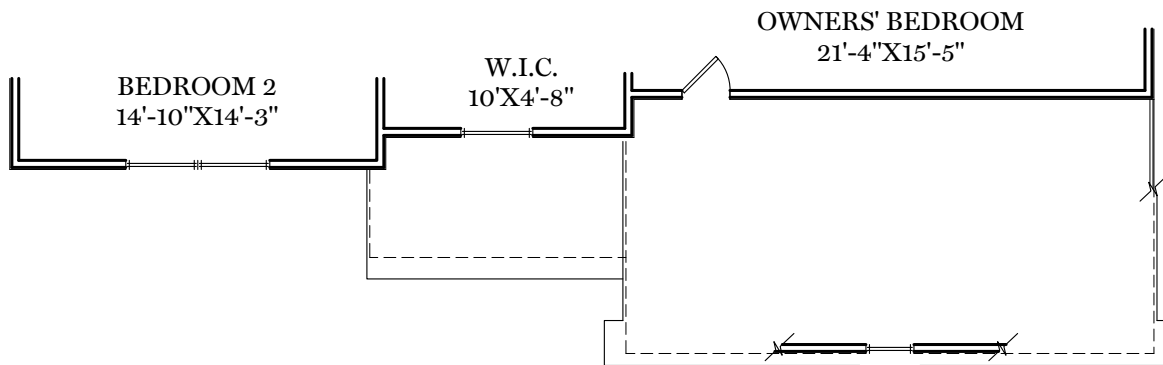

HERITAGE FLOOR PLAN

ALL IMAGES ARE FOR ARTISTIC PURPOSES ONLY AND MAY CONTAIN ADDITIONAL FEATURES OR DESIGN OPTIONS NOT AVAILABLE ON ALL HOME PLANS AND IN ALL NEIGHBORHOODS. ROOM SIZE DIMENSIONS AND SQUARE FOOTAGES ARE APPROXIMATE. CONTACT SALES AGENT FOR MORE INFORMATION. TERMS AND CONDITIONS APPLY. [HTTPS://EGSTOLTZFUSHOMES.COM/TERMS-AND-CONDITIONS/](https://EGSTOLTZFUSHOMES.COM/TERMS-AND-CONDITIONS/)