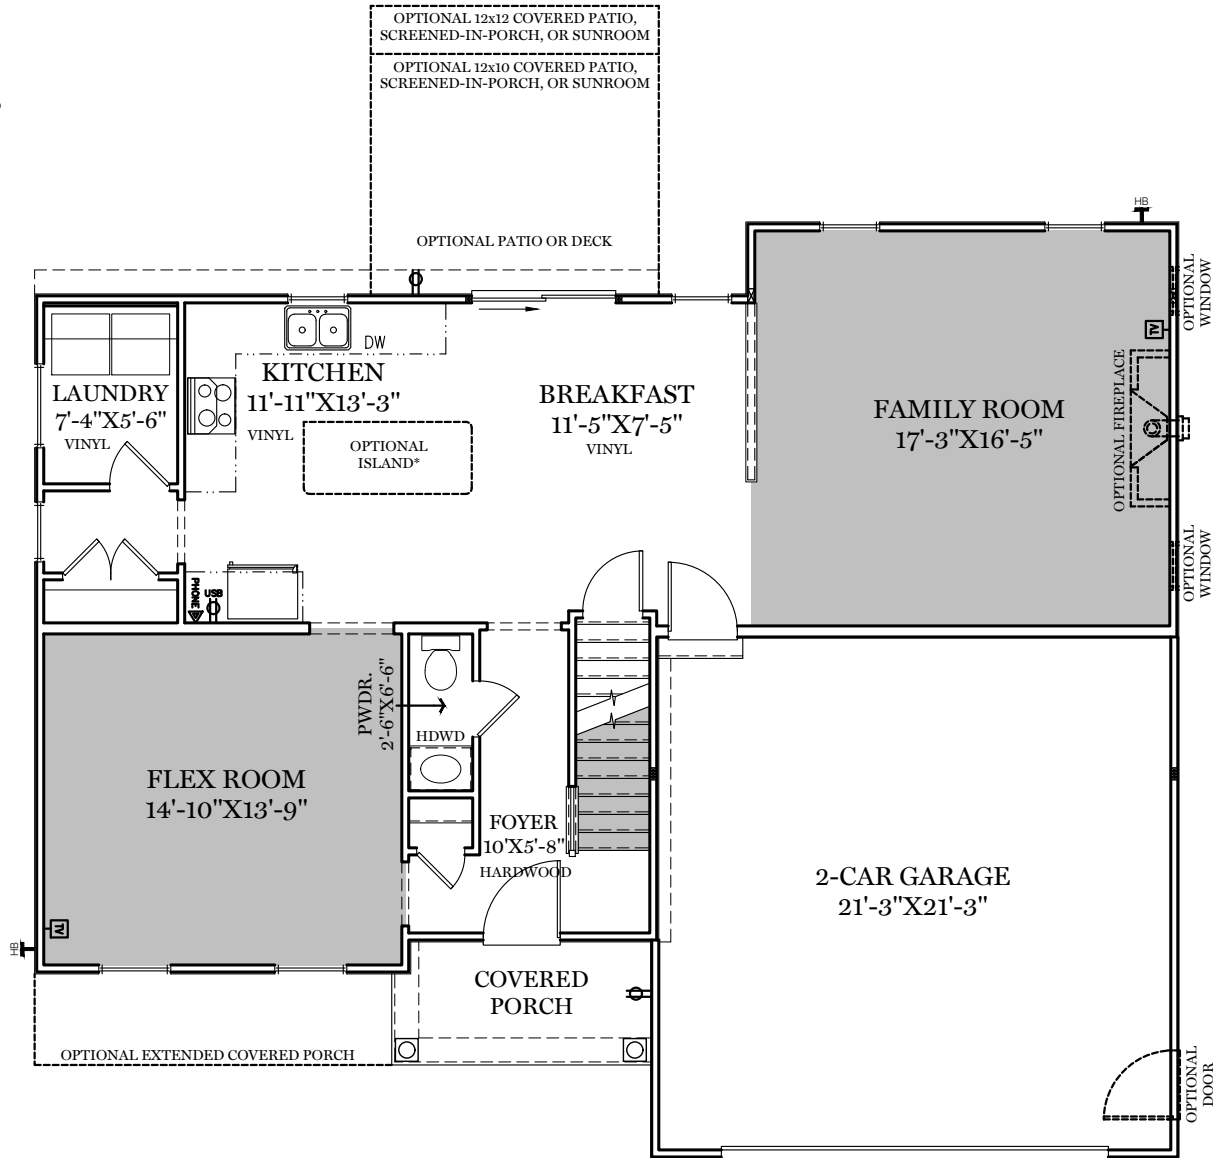

-  = CARPETED AREA
-  = CABLE T.V. ROUGH IN
-  = EXTERIOR RECEPTACLE
-  = RECEPTACLE WITH USB
-  = TELEPHONE OUTLET
-  = EXTERIOR HOSE BIBB

ALL IMAGES ARE FOR ARTISTIC PURPOSES ONLY AND MAY CONTAIN ADDITIONAL FEATURES OR DESIGN OPTIONS NOT AVAILABLE ON ALL HOME PLANS AND IN ALL NEIGHBORHOODS. ROOM SIZE DIMENSIONS AND SQUARE FOOTAGES ARE APPROXIMATE. CONTACT SALES AGENT FOR MORE INFORMATION. TERMS AND CONDITIONS APPLY. [HTTPS://EGSTOLTZFUSHOMES.COM/TERMS-AND-CONDITIONS/](https://EGSTOLTZFUSHOMES.COM/TERMS-AND-CONDITIONS/)

- = CARPETED AREA
- ⊞ = CABLE T.V. ROUGH IN

TRADITIONAL**, CLASSIC, & AMERICAN FLOOR PLAN SHOWN

2nd Floor Plan - 1,291 sf

"RILEY"

** TRADITIONAL FLOOR PLAN ONLY AVAILABLE IN SELECT COMMUNITIES

ALL IMAGES ARE FOR ARTISTIC PURPOSES ONLY AND MAY CONTAIN ADDITIONAL FEATURES OR DESIGN OPTIONS NOT AVAILABLE ON ALL HOME PLANS AND IN ALL NEIGHBORHOODS. ROOM SIZE DIMENSIONS AND SQUARE FOOTAGES ARE APPROXIMATE. CONTACT SALES AGENT FOR MORE INFORMATION. TERMS AND CONDITIONS APPLY. [HTTPS://EGSTOLTZFUSHOMES.COM/TERMS-AND-CONDITIONS/](https://EGSTOLTZFUSHOMES.COM/TERMS-AND-CONDITIONS/)