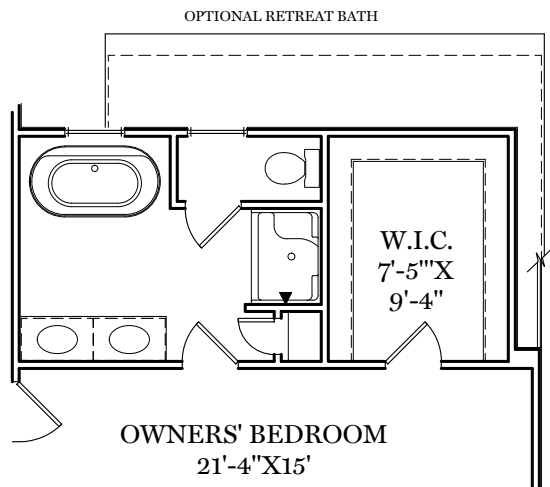

- = CARPETED AREA
- ⊞ = CABLE T.V. ROUGH IN

TRADITIONAL**, CLASSIC, & AMERICAN FLOOR PLAN SHOWN

2nd Floor Plan - 1,291 sf

"RILEY"

** TRADITIONAL FLOOR PLAN ONLY AVAILABLE IN SELECT COMMUNITIES

ALL IMAGES ARE FOR ARTISTIC PURPOSES ONLY AND MAY CONTAIN ADDITIONAL FEATURES OR DESIGN OPTIONS NOT AVAILABLE ON ALL HOME PLANS AND IN ALL NEIGHBORHOODS. ROOM SIZE DIMENSIONS AND SQUARE FOOTAGES ARE APPROXIMATE. CONTACT SALES AGENT FOR MORE INFORMATION. TERMS AND CONDITIONS APPLY. [HTTPS://EGSTOLTZFUSHOMES.COM/TERMS-AND-CONDITIONS/](https://EGSTOLTZFUSHOMES.COM/TERMS-AND-CONDITIONS/)

PDF LAST UPDATED 10/08/2021

HERITAGE FLOOR PLAN

ALL IMAGES ARE FOR ARTISTIC PURPOSES ONLY AND MAY CONTAIN ADDITIONAL FEATURES OR DESIGN OPTIONS NOT AVAILABLE ON ALL HOME PLANS AND IN ALL NEIGHBORHOODS. ROOM SIZE DIMENSIONS AND SQUARE FOOTAGES ARE APPROXIMATE. CONTACT SALES AGENT FOR MORE INFORMATION. TERMS AND CONDITIONS APPLY. [HTTPS://EGSTOLTZFUSHOMES.COM/TERMS-AND-CONDITIONS/](https://EGSTOLTZFUSHOMES.COM/TERMS-AND-CONDITIONS/)