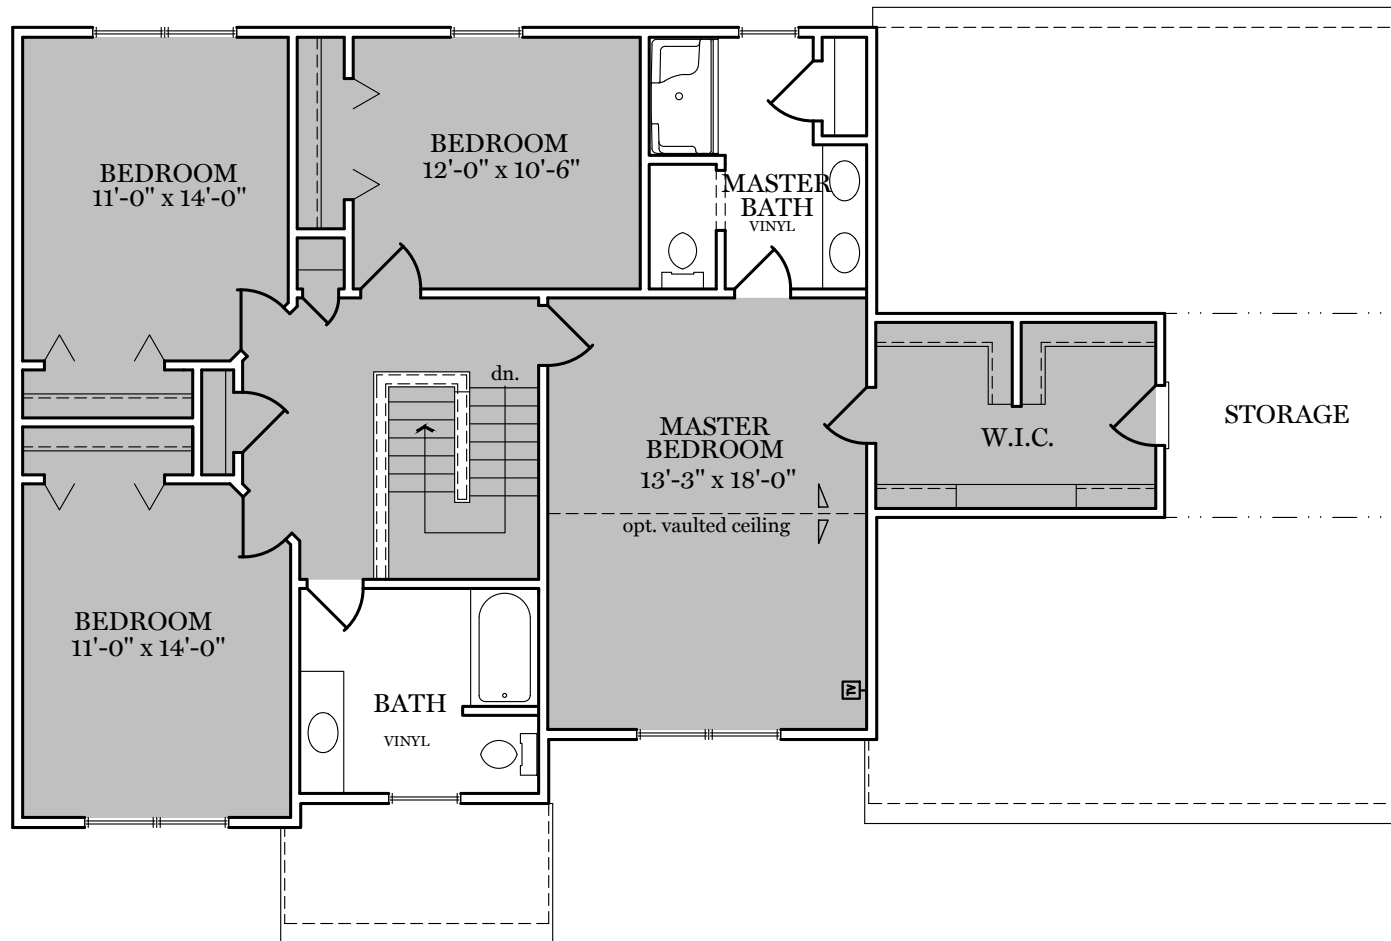

Spring Meadow Reserve

- = CARPETED AREA
- TV = CABLE T.V. ROUGH IN
- ⊕ = EXTERIOR RECEPTACLE
- ⊕^{USB} = RECEPTACLE WITH USB
- PHONE = TELEPHONE OUTLET
- HB = EXTERIOR HOSE BIBB

- = CARPETED AREA
- ☐ = CABLE T.V. ROUGH IN

Spring Meadow Reserve

Spring Meadow Reserve

Foundation

"WELLSTONE"

Spring Meadow Reserve

Spring Meadow Reserve

Spring Meadow Reserve

American Elevation - 2,547 sf
"WELLSTONE"