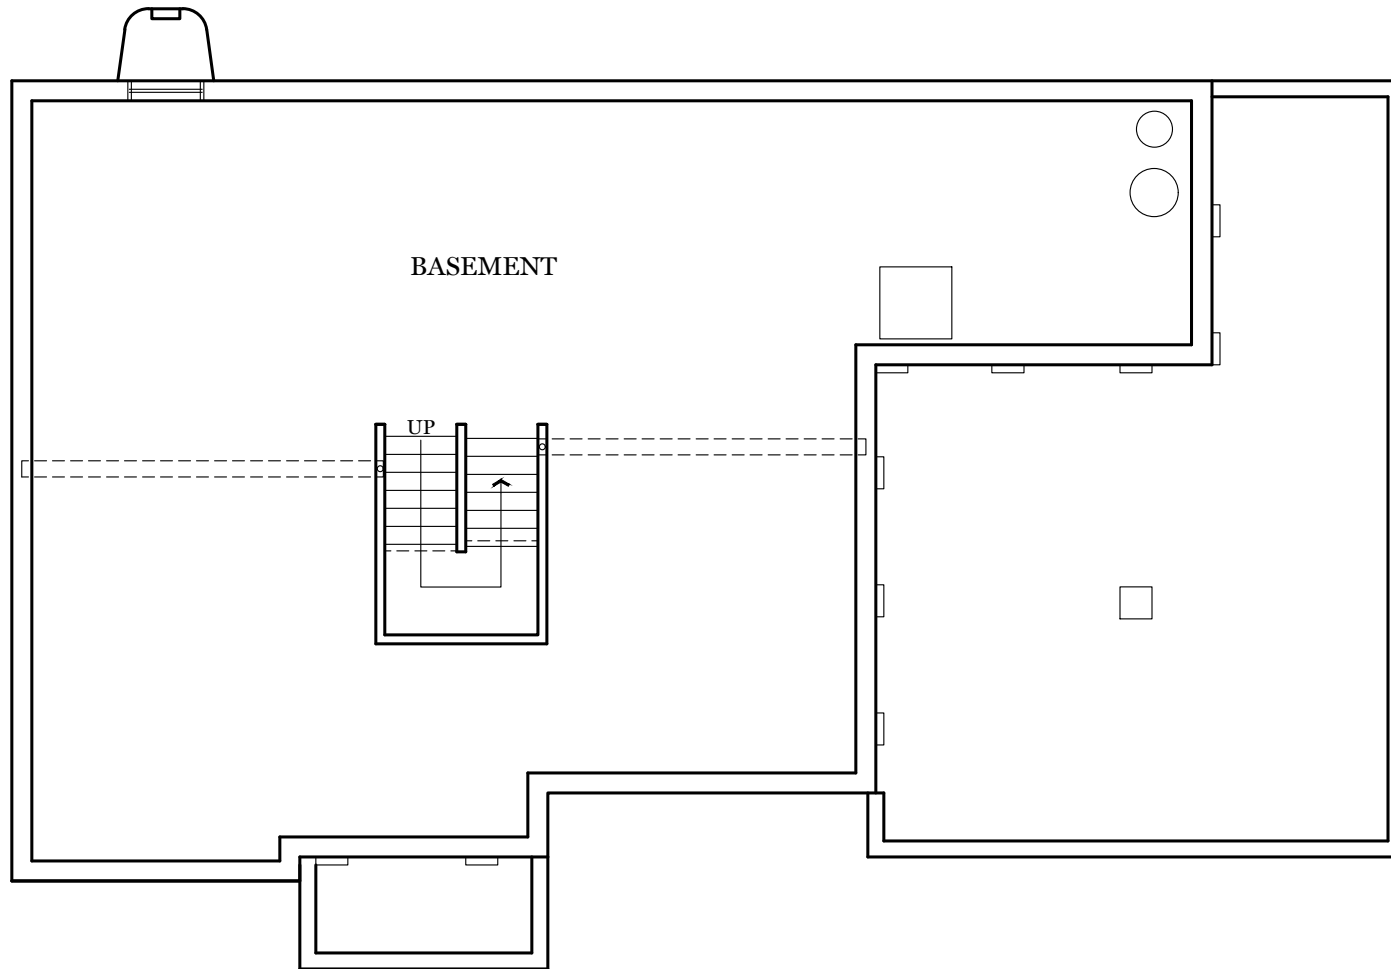

Spring Meadow Reserve

- = CARPETED AREA
- TV = CABLE T.V. ROUGH IN
- ⊕ = EXTERIOR RECEPTACLE
- ⊕^{USB} = RECEPTACLE WITH USB
- PHONE = TELEPHONE OUTLET
- HB = EXTERIOR HOSE BIBB

- = CARPETED AREA
- ☐ = CABLE T.V. ROUGH IN

Spring Meadow Reserve

Spring Meadow Reserve

Foundation

"WELLSTONE"

Spring Meadow Reserve

Spring Meadow Reserve

Spring Meadow Reserve

American Elevation - 2,547 sf
"WELLSTONE"