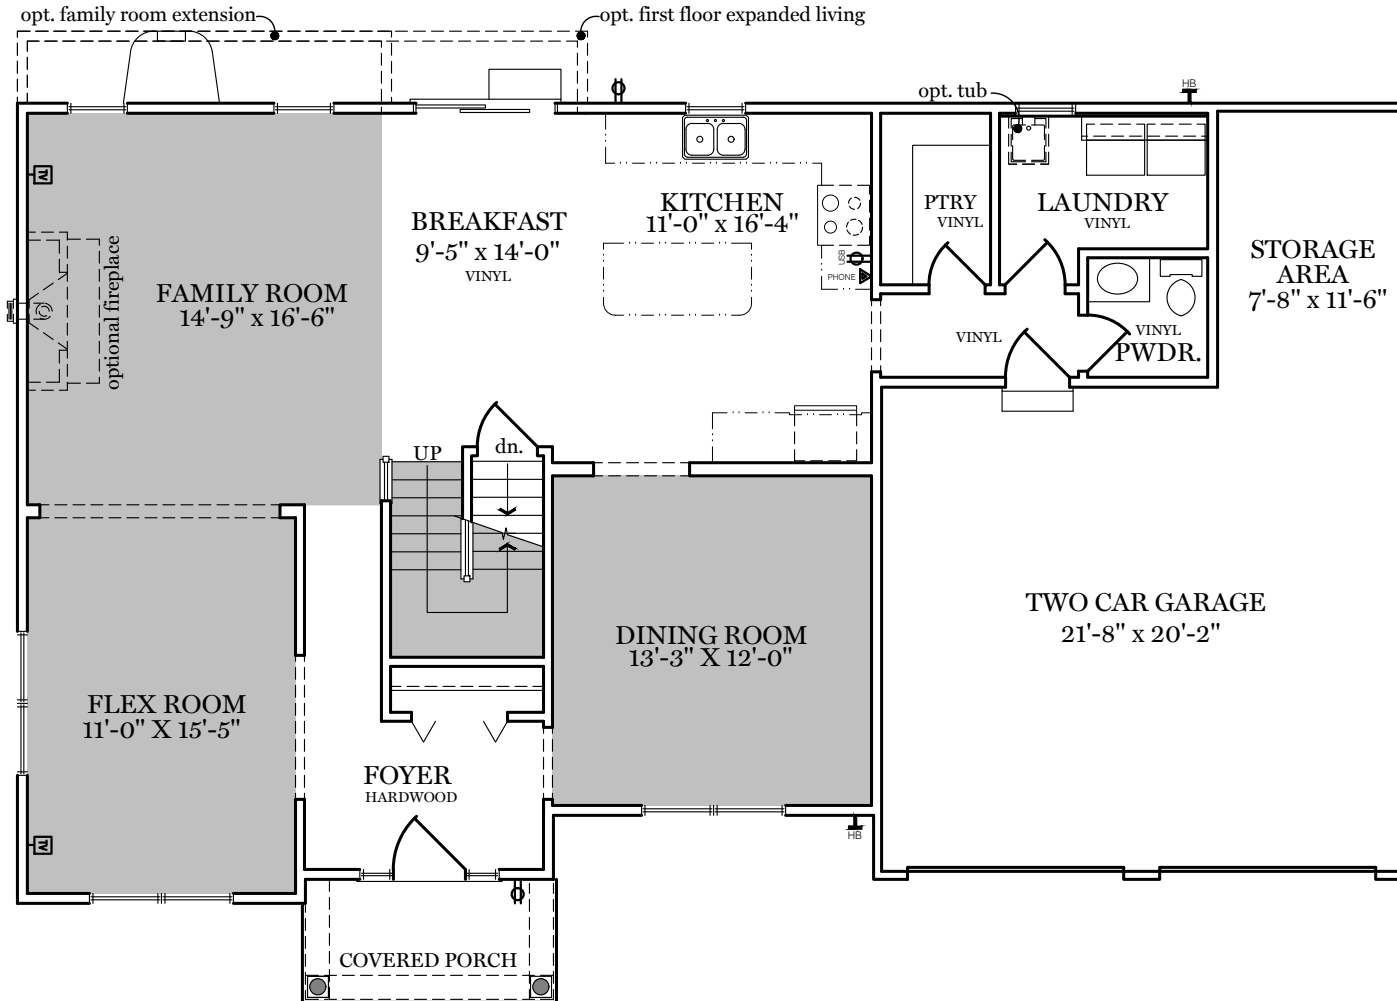

Spring Meadow Reserve

- = CARPETED AREA
- TV = CABLE T.V. ROUGH IN
- ⊕ = EXTERIOR RECEPTACLE
- ⊕^{USB} = RECEPTACLE WITH USB
- PHONE = TELEPHONE OUTLET
- HB = EXTERIOR HOSE BIBB

- = CARPETED AREA
- ☐ = CABLE T.V. ROUGH IN

Spring Meadow Reserve

Spring Meadow Reserve

Foundation

"WELLSTONE"

Spring Meadow Reserve

Spring Meadow Reserve

Spring Meadow Reserve

American Elevation - 2,547 sf
"WELLSTONE"