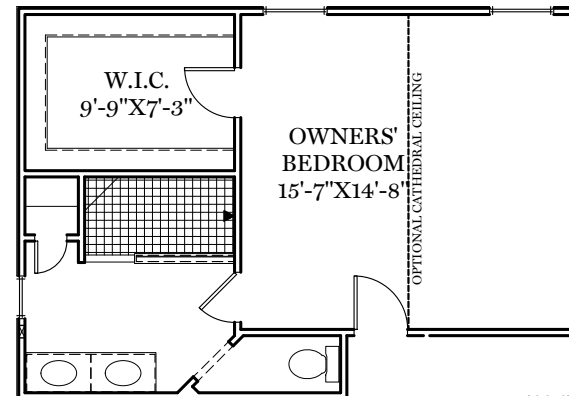

- = CARPETED AREA
- TV = CABLE T.V. ROUGH IN
- ⊕ = EXTERIOR RECEPTACLE
- ⊕ USB = RECEPTACLE WITH USB
- PHONE = TELEPHONE OUTLET
- HT = EXTERIOR HOSE BIBB

TRADITIONAL** & CLASSIC FLOOR PLAN SHOWN

1st Floor Plan - 2,022 sf

PDF LAST UPDATED 10/08/2021

AMERICAN FLOOR PLAN

HERITAGE FLOOR PLAN

ALL IMAGES ARE FOR ARTISTIC PURPOSES ONLY AND MAY CONTAIN ADDITIONAL FEATURES OR DESIGN OPTIONS NOT AVAILABLE ON ALL HOME PLANS AND IN ALL NEIGHBORHOODS. ROOM SIZE DIMENSIONS AND SQUARE FOOTAGES ARE APPROXIMATE. CONTACT SALES AGENT FOR MORE INFORMATION. TERMS AND CONDITIONS APPLY. [HTTPS://EGSTOLTZFUSHOMES.COM/TERMS-AND-CONDITIONS/](https://EGSTOLTZFUSHOMES.COM/TERMS-AND-CONDITIONS/)

OPTIONAL STUDY

OPTIONAL RETREAT BATH

OPTIONAL LUXURY BATH

ALL IMAGES ARE FOR ARTISTIC PURPOSES ONLY AND MAY CONTAIN ADDITIONAL FEATURES OR DESIGN OPTIONS NOT AVAILABLE ON ALL HOME PLANS AND IN ALL NEIGHBORHOODS. ROOM SIZE DIMENSIONS AND SQUARE FOOTAGES ARE APPROXIMATE. CONTACT SALES AGENT FOR MORE INFORMATION. TERMS AND CONDITIONS APPLY. [HTTPS://EGSTOLTZFUSHOMES.COM/TERMS-AND-CONDITIONS/](https://EGSTOLTZFUSHOMES.COM/TERMS-AND-CONDITIONS/)