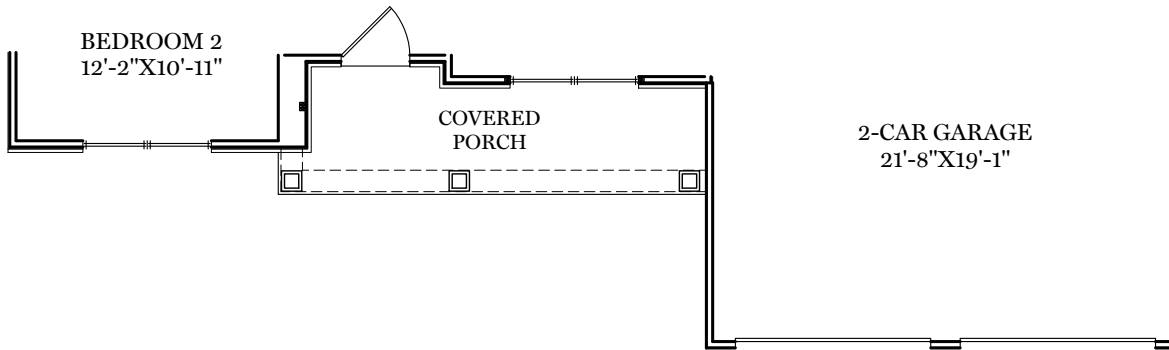

AMERICAN FLOOR PLAN