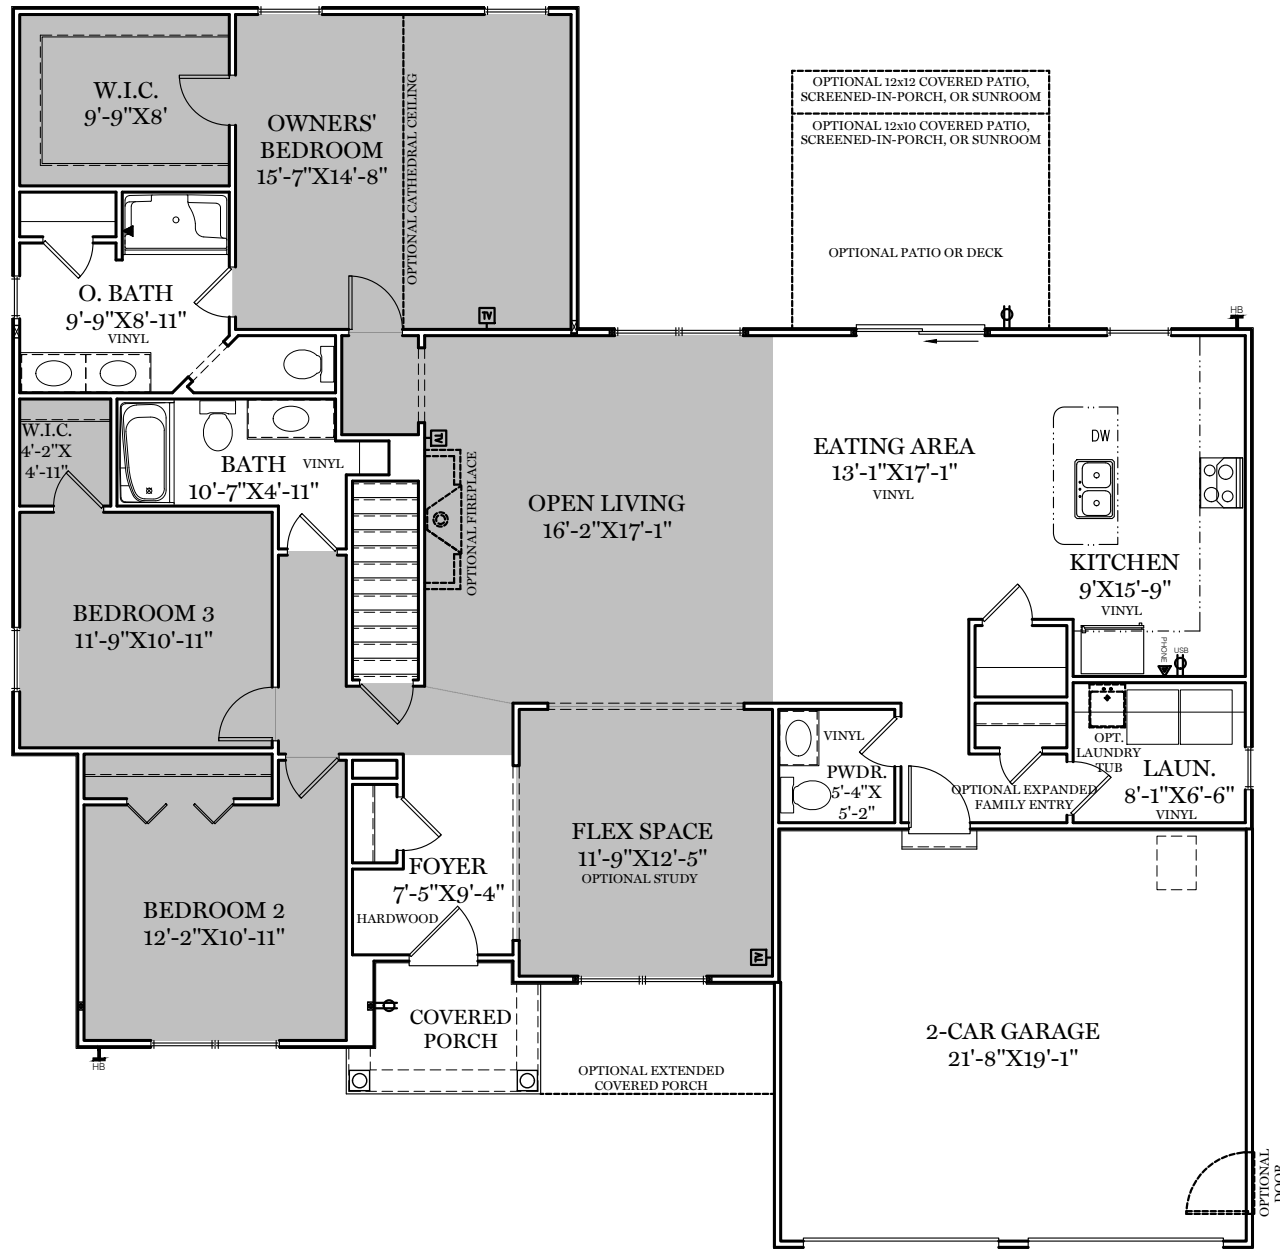

- = CARPETED AREA
- TV = CABLE T.V. ROUGH IN
- ⊕ = EXTERIOR RECEPTACLE
- ⊕ USB = RECEPTACLE WITH USB
- PHONE = TELEPHONE OUTLET
- HT = EXTERIOR HOSE BIBB

TRADITIONAL** & CLASSIC FLOOR PLAN SHOWN

1st Floor Plan - 2,022 sf

"STAPLETON"

** TRADITIONAL FLOOR PLAN ONLY AVAILABLE IN SELECT COMMUNITIES

ALL IMAGES ARE FOR ARTISTIC PURPOSES ONLY AND MAY CONTAIN ADDITIONAL FEATURES OR DESIGN OPTIONS NOT AVAILABLE ON ALL HOME PLANS AND IN ALL NEIGHBORHOODS. ROOM SIZE DIMENSIONS AND SQUARE FOOTAGES ARE APPROXIMATE. CONTACT SALES AGENT FOR MORE INFORMATION. TERMS AND CONDITIONS APPLY. [HTTPS://EGSTOLTZFUSHOMES.COM/TERMS-AND-CONDITIONS/](https://EGSTOLTZFUSHOMES.COM/TERMS-AND-CONDITIONS/)