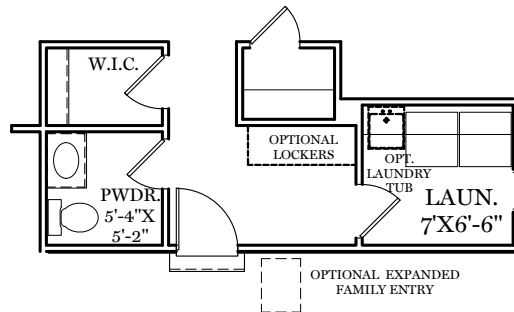

- = CARPETED AREA
- TV = CABLE T.V. ROUGH IN
- ⊕ = EXTERIOR RECEPTACLE
- ⊕ USB = RECEPTACLE WITH USB
- PHONE = TELEPHONE OUTLET
- HT = EXTERIOR HOSE BIBB

TRADITIONAL** & CLASSIC FLOOR PLAN SHOWN

1st Floor Plan - 2,022 sf

PDF LAST UPDATED 10/08/2021

AMERICAN FLOOR PLAN

HERITAGE FLOOR PLAN

ALL IMAGES ARE FOR ARTISTIC PURPOSES ONLY AND MAY CONTAIN ADDITIONAL FEATURES OR DESIGN OPTIONS NOT AVAILABLE ON ALL HOME PLANS AND IN ALL NEIGHBORHOODS. ROOM SIZE DIMENSIONS AND SQUARE FOOTAGES ARE APPROXIMATE. CONTACT SALES AGENT FOR MORE INFORMATION. TERMS AND CONDITIONS APPLY. [HTTPS://EGSTOLTZFUSHOMES.COM/TERMS-AND-CONDITIONS/](https://EGSTOLTZFUSHOMES.COM/TERMS-AND-CONDITIONS/)

OPTIONAL STUDY

OPTIONAL RETREAT BATH

OPTIONAL LUXURY BATH

ALL IMAGES ARE FOR ARTISTIC PURPOSES ONLY AND MAY CONTAIN ADDITIONAL FEATURES OR DESIGN OPTIONS NOT AVAILABLE ON ALL HOME PLANS AND IN ALL NEIGHBORHOODS. ROOM SIZE DIMENSIONS AND SQUARE FOOTAGES ARE APPROXIMATE. CONTACT SALES AGENT FOR MORE INFORMATION. TERMS AND CONDITIONS APPLY. [HTTPS://EGSTOLTZFUSHOMES.COM/TERMS-AND-CONDITIONS/](https://EGSTOLTZFUSHOMES.COM/TERMS-AND-CONDITIONS/)