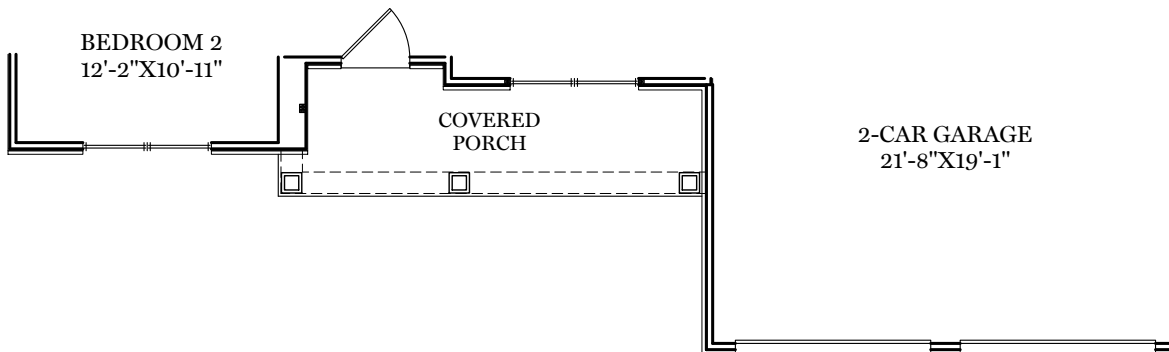

HERITAGE FLOOR PLAN

ALL IMAGES ARE FOR ARTISTIC PURPOSES ONLY AND MAY CONTAIN ADDITIONAL FEATURES OR DESIGN OPTIONS NOT AVAILABLE ON ALL HOME PLANS AND IN ALL NEIGHBORHOODS. ROOM SIZE DIMENSIONS AND SQUARE FOOTAGES ARE APPROXIMATE. CONTACT SALES AGENT FOR MORE INFORMATION. TERMS AND CONDITIONS APPLY. [HTTPS://EGSTOLTZFUSHOMES.COM/TERMS-AND-CONDITIONS/](https://EGSTOLTZFUSHOMES.COM/TERMS-AND-CONDITIONS/)