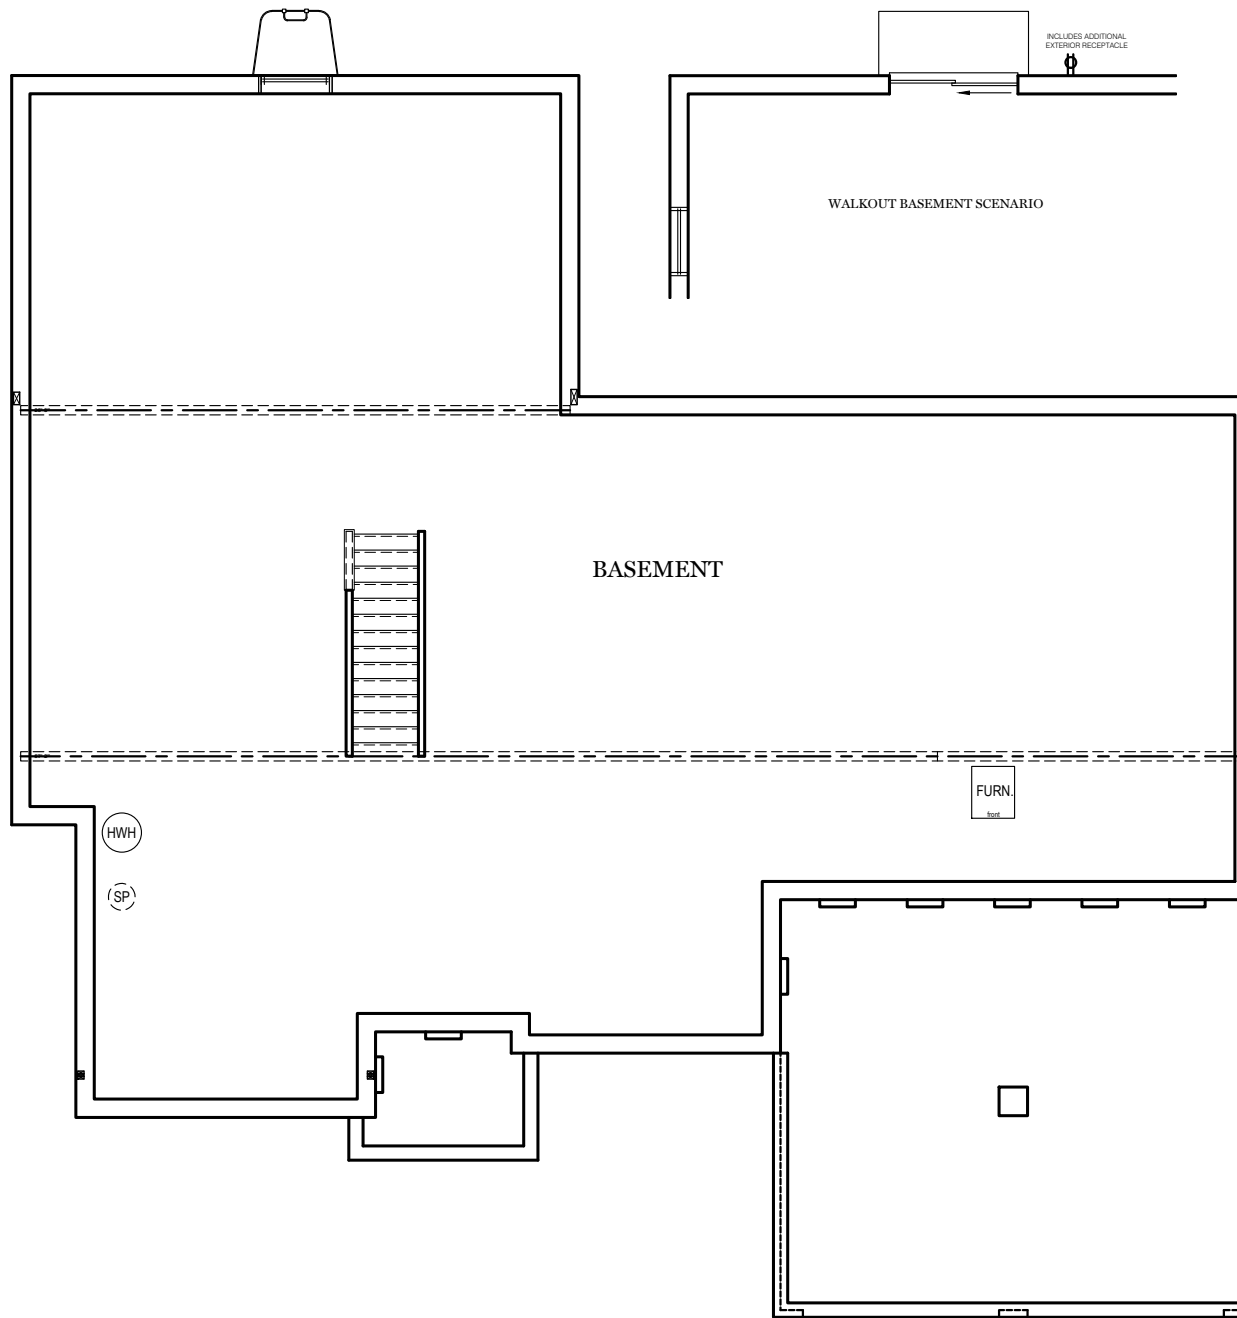

E.G.S. RESERVES THE RIGHT TO RELOCATE MECHANICALS AS REQ. BY SITE CONDITIONS

ALL IMAGES ARE FOR ARTISTIC PURPOSES ONLY AND MAY CONTAIN ADDITIONAL FEATURES OR DESIGN OPTIONS NOT AVAILABLE ON ALL HOME PLANS AND IN ALL NEIGHBORHOODS. ROOM SIZE DIMENSIONS AND SQUARE FOOTAGES ARE APPROXIMATE. CONTACT SALES AGENT FOR MORE INFORMATION. TERMS AND CONDITIONS APPLY. [HTTPS://EGSTOLTZFUSHOMES.COM/TERMS-AND-CONDITIONS/](https://EGSTOLTZFUSHOMES.COM/TERMS-AND-CONDITIONS/)

TRADITIONAL** FLOOR PLAN SHOWN

Foundation

"STAPLETON"

** TRADITIONAL FLOOR PLAN NOT AVAILABLE IN SELECT COMMUNITIES

PDF LAST UPDATED 10/08/2021