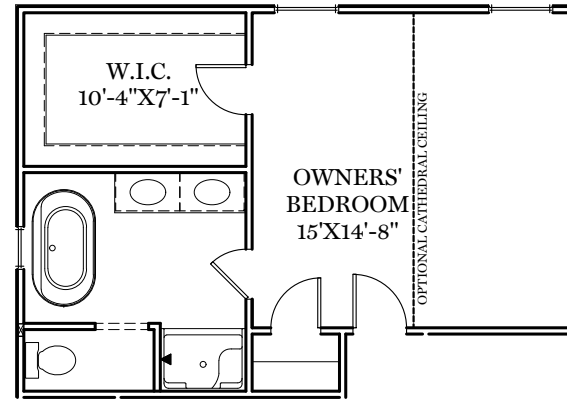

- = CARPETED AREA
- TV = CABLE T.V. ROUGH IN
- ⊕ = EXTERIOR RECEPTACLE
- ⊕ USB = RECEPTACLE WITH USB
- PHONE = TELEPHONE OUTLET
- HT = EXTERIOR HOSE BIBB

TRADITIONAL** & CLASSIC FLOOR PLAN SHOWN

1st Floor Plan - 2,022 sf

PDF LAST UPDATED 10/08/2021

AMERICAN FLOOR PLAN

HERITAGE FLOOR PLAN

ALL IMAGES ARE FOR ARTISTIC PURPOSES ONLY AND MAY CONTAIN ADDITIONAL FEATURES OR DESIGN OPTIONS NOT AVAILABLE ON ALL HOME PLANS AND IN ALL NEIGHBORHOODS. ROOM SIZE DIMENSIONS AND SQUARE FOOTAGES ARE APPROXIMATE. CONTACT SALES AGENT FOR MORE INFORMATION. TERMS AND CONDITIONS APPLY. [HTTPS://EGSTOLTZFUSHOMES.COM/TERMS-AND-CONDITIONS/](https://EGSTOLTZFUSHOMES.COM/TERMS-AND-CONDITIONS/)

OPTIONAL STUDY

OPTIONAL RETREAT BATH

OPTIONAL LUXURY BATH

ALL IMAGES ARE FOR ARTISTIC PURPOSES ONLY AND MAY CONTAIN ADDITIONAL FEATURES OR DESIGN OPTIONS NOT AVAILABLE ON ALL HOME PLANS AND IN ALL NEIGHBORHOODS. ROOM SIZE DIMENSIONS AND SQUARE FOOTAGES ARE APPROXIMATE. CONTACT SALES AGENT FOR MORE INFORMATION. TERMS AND CONDITIONS APPLY. [HTTPS://EGSTOLTZFUSHOMES.COM/TERMS-AND-CONDITIONS/](https://EGSTOLTZFUSHOMES.COM/TERMS-AND-CONDITIONS/)