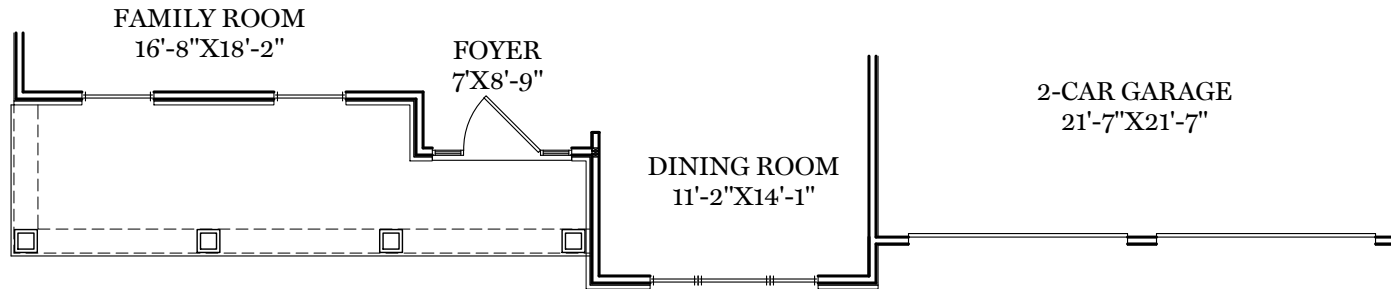

AMERICAN FLOOR PLAN