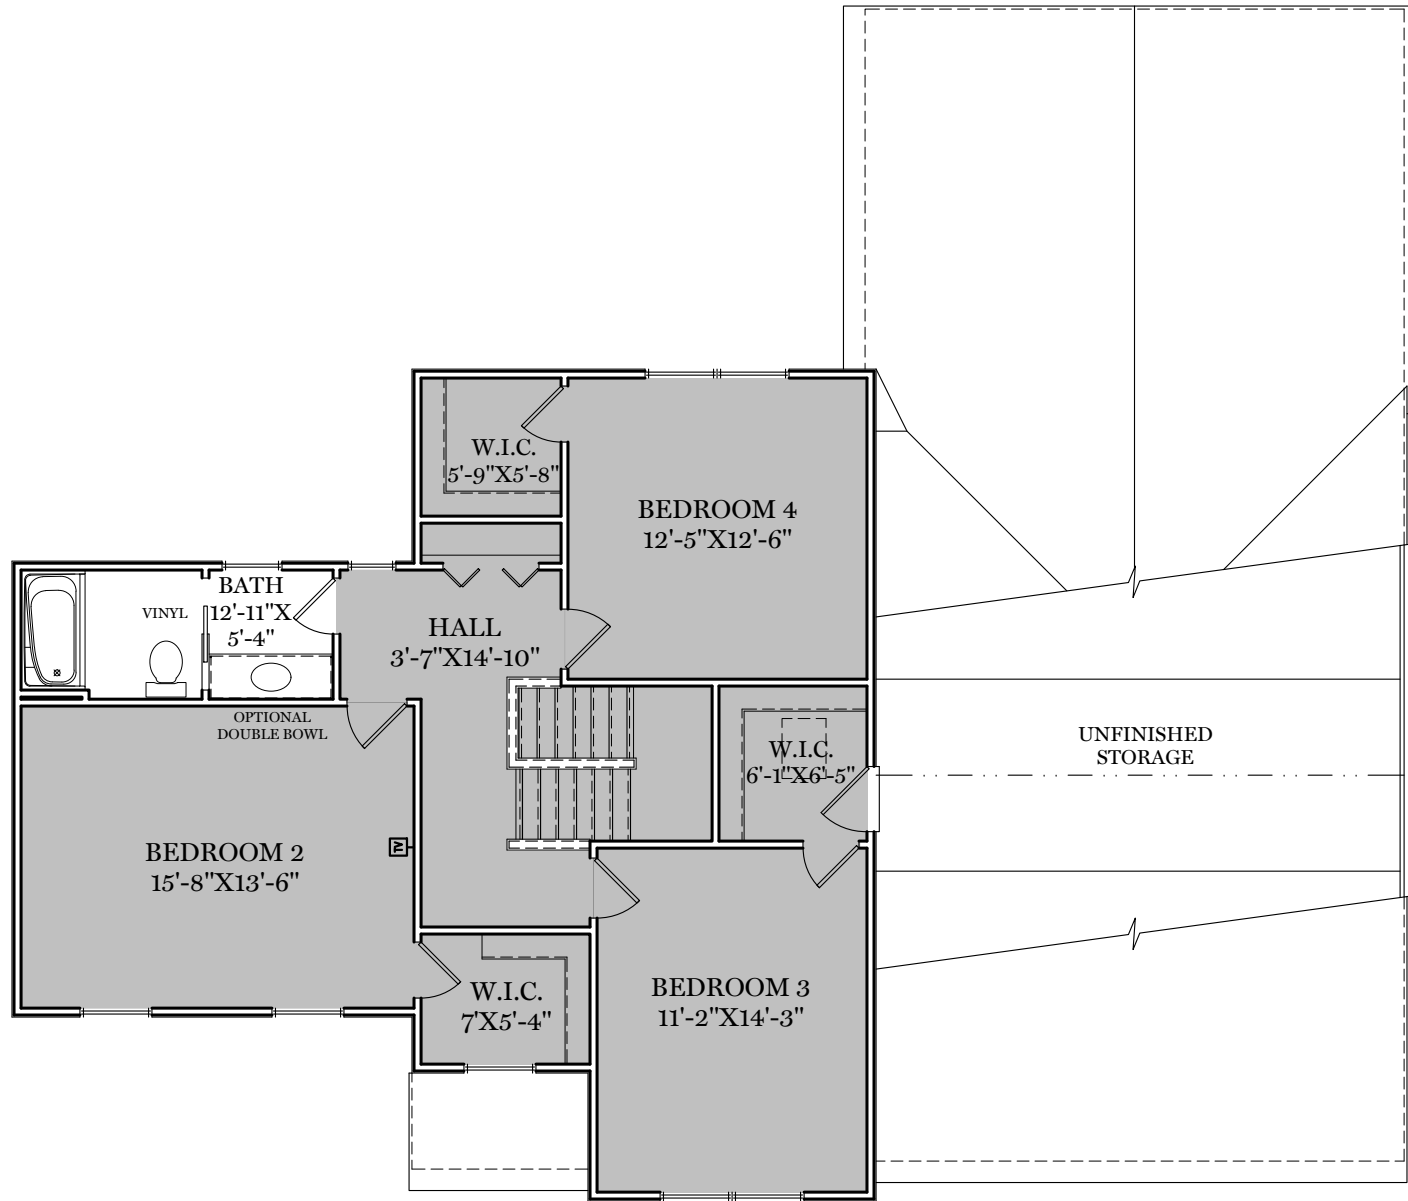

-  = CARPETED AREA
-  = CABLE T.V. ROUGH IN
-  = EXTERIOR RECEPTACLE
-  = RECEPTACLE WITH USB
-  = TELEPHONE OUTLET
-  = EXTERIOR HOSE BIBB

TRADITIONAL\*\* & CLASSIC FLOOR PLAN SHOWN  
**1st Floor Plan - 1,527 sf**  
 "WARREN"

\*ISLAND INCLUDED IN SELECT COMMUNITIES AND WITH SELECT KITCHEN PACKAGE OPTIONS  
 \*\* TRADITIONAL FLOOR PLAN ONLY AVAILABLE IN SELECT COMMUNITIES

ALL IMAGES ARE FOR ARTISTIC PURPOSES ONLY AND MAY CONTAIN ADDITIONAL FEATURES OR DESIGN OPTIONS NOT AVAILABLE ON ALL HOME PLANS AND IN ALL NEIGHBORHOODS. ROOM SIZE DIMENSIONS AND SQUARE FOOTAGES ARE APPROXIMATE. CONTACT SALES AGENT FOR MORE INFORMATION. TERMS AND CONDITIONS APPLY. [HTTPS://EGSTOLTZFUSHOMES.COM/TERMS-AND-CONDITIONS/](https://EGSTOLTZFUSHOMES.COM/TERMS-AND-CONDITIONS/)

AMERICAN FLOOR PLAN

HERITAGE FLOOR PLAN

ALL IMAGES ARE FOR ARTISTIC PURPOSES ONLY AND MAY CONTAIN ADDITIONAL FEATURES OR DESIGN OPTIONS NOT AVAILABLE ON ALL HOME PLANS AND IN ALL NEIGHBORHOODS. ROOM SIZE DIMENSIONS AND SQUARE FOOTAGES ARE APPROXIMATE. CONTACT SALES AGENT FOR MORE INFORMATION. TERMS AND CONDITIONS APPLY. [HTTPS://EGSTOLTZFUSHOMES.COM/TERMS-AND-CONDITIONS/](https://EGSTOLTZFUSHOMES.COM/TERMS-AND-CONDITIONS/)

- = CARPETED AREA
- ⊞ = CABLE T.V. ROUGH IN

TRADITIONAL\*\* & CLASSIC FLOOR PLAN SHOWN  
**2nd Floor Plan - 948 sf**  
 "WARREN"

ALL IMAGES ARE FOR ARTISTIC PURPOSES ONLY AND MAY CONTAIN ADDITIONAL FEATURES OR DESIGN OPTIONS NOT AVAILABLE ON ALL HOME PLANS AND IN ALL NEIGHBORHOODS. ROOM SIZE DIMENSIONS AND SQUARE FOOTAGES ARE APPROXIMATE. CONTACT SALES AGENT FOR MORE INFORMATION. TERMS AND CONDITIONS APPLY. [HTTPS://EGSTOLTZFUSHOMES.COM/TERMS-AND-CONDITIONS/](https://EGSTOLTZFUSHOMES.COM/TERMS-AND-CONDITIONS/)