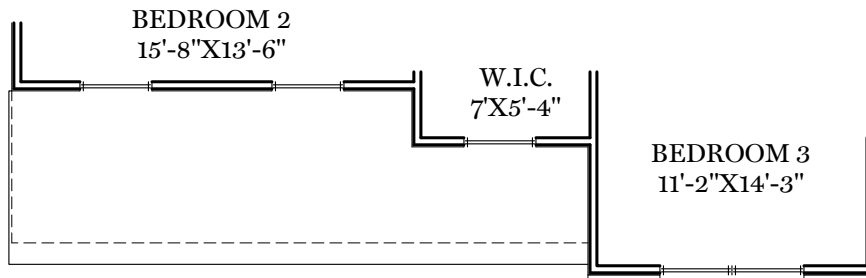

HERITAGE FLOOR PLAN

ALL IMAGES ARE FOR ARTISTIC PURPOSES ONLY AND MAY CONTAIN ADDITIONAL FEATURES OR DESIGN OPTIONS NOT AVAILABLE ON ALL HOME PLANS AND IN ALL NEIGHBORHOODS. ROOM SIZE DIMENSIONS AND SQUARE FOOTAGES ARE APPROXIMATE. CONTACT SALES AGENT FOR MORE INFORMATION. TERMS AND CONDITIONS APPLY. [HTTPS://EGSTOLTZFUSHOMES.COM/TERMS-AND-CONDITIONS/](https://EGSTOLTZFUSHOMES.COM/TERMS-AND-CONDITIONS/)