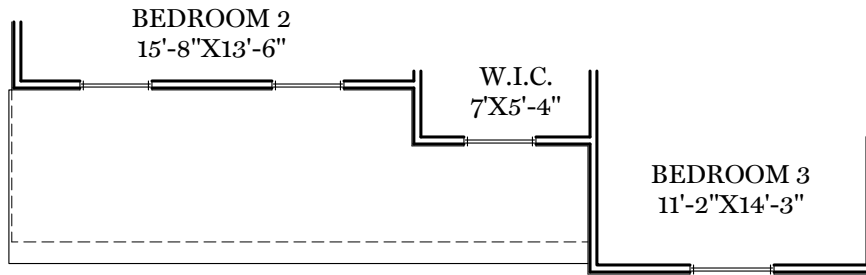

AMERICAN FLOOR PLAN