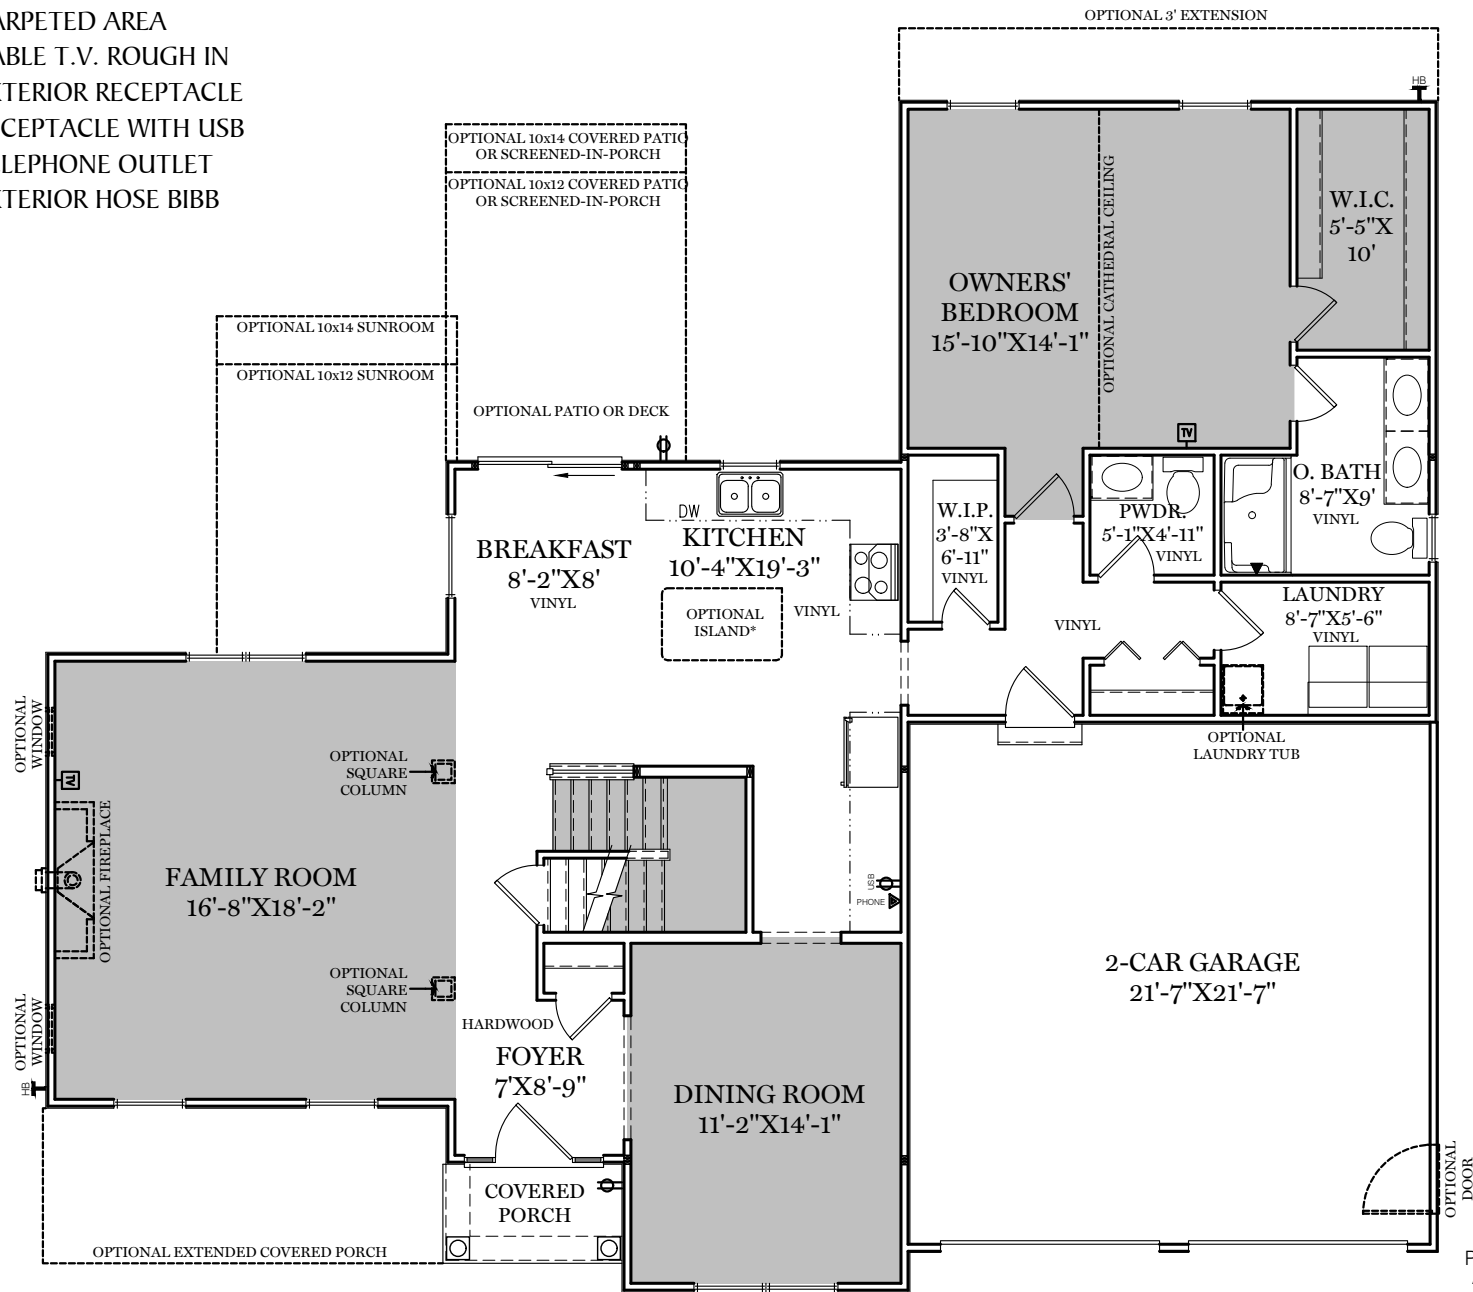

-  = CARPETED AREA
-  = CABLE T.V. ROUGH IN
-  = EXTERIOR RECEPTACLE
-  = RECEPTACLE WITH USB
-  = TELEPHONE OUTLET
-  = EXTERIOR HOSE BIBB

TRADITIONAL\*\* & CLASSIC FLOOR PLAN SHOWN  
**1st Floor Plan - 1,527 sf**  
 "WARREN"

\*ISLAND INCLUDED IN SELECT COMMUNITIES AND WITH SELECT KITCHEN PACKAGE OPTIONS  
 \*\* TRADITIONAL FLOOR PLAN ONLY AVAILABLE IN SELECT COMMUNITIES

ALL IMAGES ARE FOR ARTISTIC PURPOSES ONLY AND MAY CONTAIN ADDITIONAL FEATURES OR DESIGN OPTIONS NOT AVAILABLE ON ALL HOME PLANS AND IN ALL NEIGHBORHOODS. ROOM SIZE DIMENSIONS AND SQUARE FOOTAGES ARE APPROXIMATE. CONTACT SALES AGENT FOR MORE INFORMATION. TERMS AND CONDITIONS APPLY. [HTTPS://EGSTOLTZFUSHOMES.COM/TERMS-AND-CONDITIONS/](https://EGSTOLTZFUSHOMES.COM/TERMS-AND-CONDITIONS/)

- = CARPETED AREA
- ⊞ = CABLE T.V. ROUGH IN

TRADITIONAL\*\* & CLASSIC FLOOR PLAN SHOWN  
**2nd Floor Plan - 948 sf**  
 "WARREN"

ALL IMAGES ARE FOR ARTISTIC PURPOSES ONLY AND MAY CONTAIN ADDITIONAL FEATURES OR DESIGN OPTIONS NOT AVAILABLE ON ALL HOME PLANS AND IN ALL NEIGHBORHOODS. ROOM SIZE DIMENSIONS AND SQUARE FOOTAGES ARE APPROXIMATE. CONTACT SALES AGENT FOR MORE INFORMATION. TERMS AND CONDITIONS APPLY. [HTTPS://EGSTOLTZFUSHOMES.COM/TERMS-AND-CONDITIONS/](https://EGSTOLTZFUSHOMES.COM/TERMS-AND-CONDITIONS/)