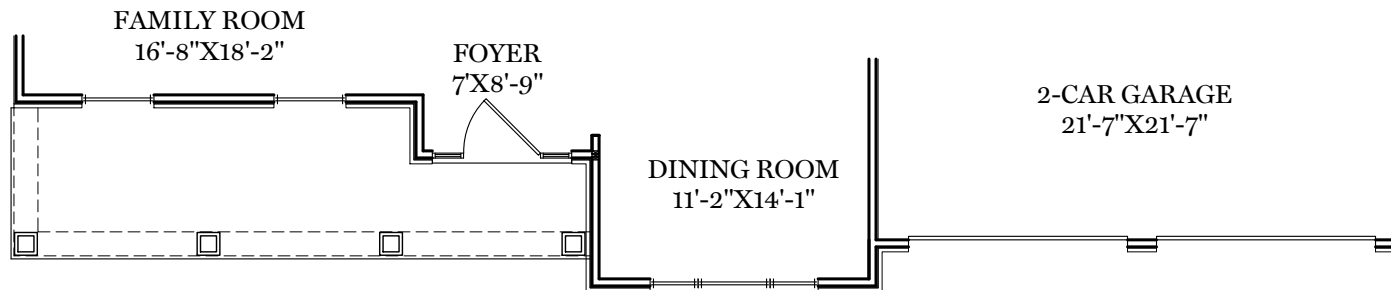

HERITAGE FLOOR PLAN

ALL IMAGES ARE FOR ARTISTIC PURPOSES ONLY AND MAY CONTAIN ADDITIONAL FEATURES OR DESIGN OPTIONS NOT AVAILABLE ON ALL HOME PLANS AND IN ALL NEIGHBORHOODS. ROOM SIZE DIMENSIONS AND SQUARE FOOTAGES ARE APPROXIMATE. CONTACT SALES AGENT FOR MORE INFORMATION. TERMS AND CONDITIONS APPLY. [HTTPS://EGSTOLTZFUSHOMES.COM/TERMS-AND-CONDITIONS/](https://EGSTOLTZFUSHOMES.COM/TERMS-AND-CONDITIONS/)