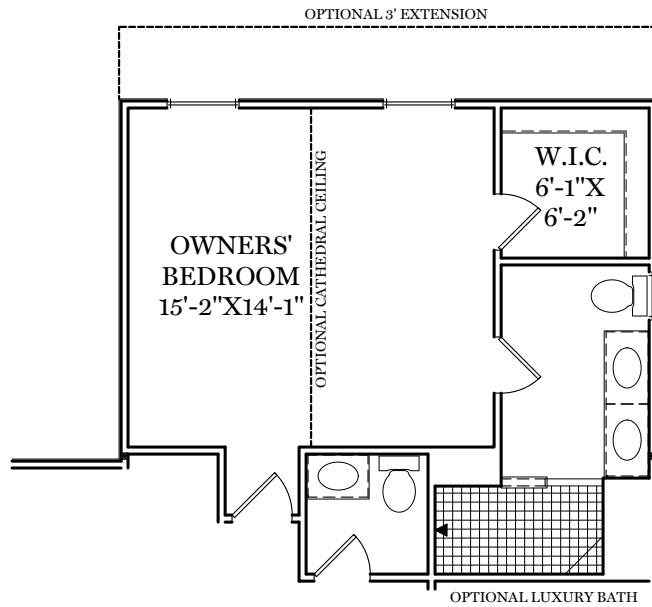

- = CARPETED AREA
- ⊞ = CABLE T.V. ROUGH IN

TRADITIONAL\*\* & CLASSIC FLOOR PLAN SHOWN  
**2nd Floor Plan - 948 sf**  
 "WARREN"

ALL IMAGES ARE FOR ARTISTIC PURPOSES ONLY AND MAY CONTAIN ADDITIONAL FEATURES OR DESIGN OPTIONS NOT AVAILABLE ON ALL HOME PLANS AND IN ALL NEIGHBORHOODS. ROOM SIZE DIMENSIONS AND SQUARE FOOTAGES ARE APPROXIMATE. CONTACT SALES AGENT FOR MORE INFORMATION. TERMS AND CONDITIONS APPLY. [HTTPS://EGSTOLTZFUSHOMES.COM/TERMS-AND-CONDITIONS/](https://EGSTOLTZFUSHOMES.COM/TERMS-AND-CONDITIONS/)

\*\* TRADITIONAL FLOOR PLAN ONLY AVAILABLE IN SELECT COMMUNITIES

PDF LAST UPDATED 10/08/2021

AMERICAN FLOOR PLAN

HERITAGE FLOOR PLAN

ALL IMAGES ARE FOR ARTISTIC PURPOSES ONLY AND MAY CONTAIN ADDITIONAL FEATURES OR DESIGN OPTIONS NOT AVAILABLE ON ALL HOME PLANS AND IN ALL NEIGHBORHOODS. ROOM SIZE DIMENSIONS AND SQUARE FOOTAGES ARE APPROXIMATE. CONTACT SALES AGENT FOR MORE INFORMATION. TERMS AND CONDITIONS APPLY. [HTTPS://EGSTOLTZFUSHOMES.COM/TERMS-AND-CONDITIONS/](https://EGSTOLTZFUSHOMES.COM/TERMS-AND-CONDITIONS/)