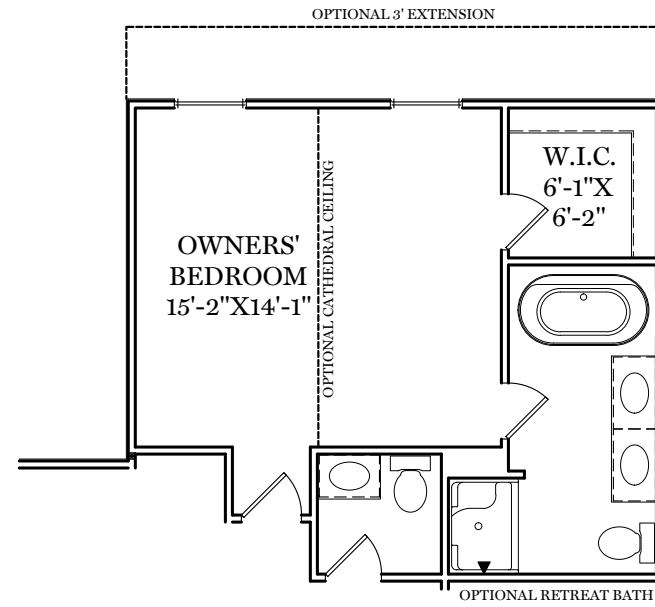

ALL IMAGES ARE FOR ARTISTIC PURPOSES ONLY AND MAY CONTAIN ADDITIONAL FEATURES OR DESIGN OPTIONS NOT AVAILABLE ON ALL HOME PLANS AND IN ALL NEIGHBORHOODS. ROOM SIZE DIMENSIONS AND SQUARE FOOTAGES ARE APPROXIMATE. CONTACT SALES AGENT FOR MORE INFORMATION. TERMS AND CONDITIONS APPLY. [HTTPS://EGSTOLTZFUSHOMES.COM/TERMS-AND-CONDITIONS/](https://EGSTOLTZFUSHOMES.COM/TERMS-AND-CONDITIONS/)