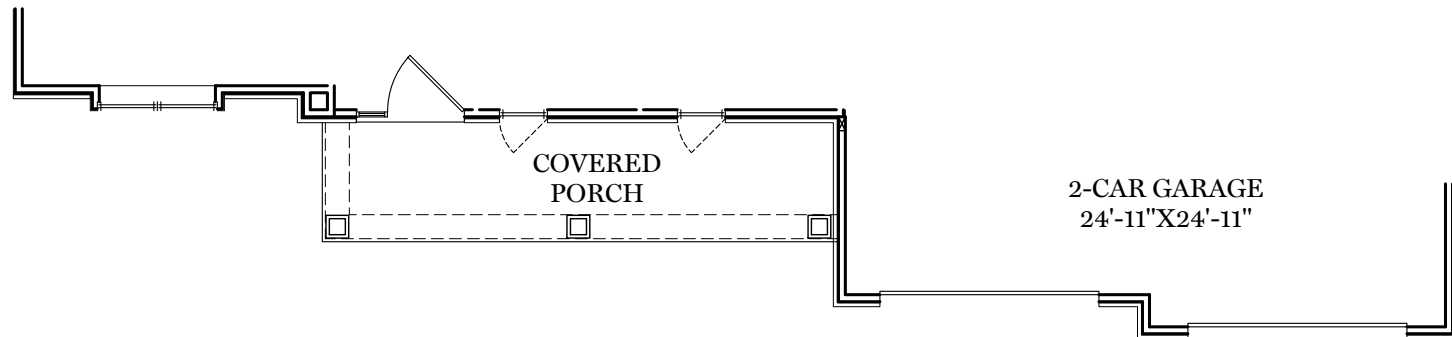

HERITAGE FLOOR PLAN

ALL IMAGES ARE FOR ARTISTIC PURPOSES ONLY AND MAY CONTAIN ADDITIONAL FEATURES OR DESIGN OPTIONS NOT AVAILABLE ON ALL HOME PLANS AND IN ALL NEIGHBORHOODS. ROOM SIZE DIMENSIONS AND SQUARE FOOTAGES ARE APPROXIMATE. CONTACT SALES AGENT FOR MORE INFORMATION. TERMS AND CONDITIONS APPLY. [HTTPS://EGSTOLTZFUSHOMES.COM/TERMS-AND-CONDITIONS/](https://egstoltzfushomes.com/terms-and-conditions/)

PDF LAST UPDATED 10/08/2021