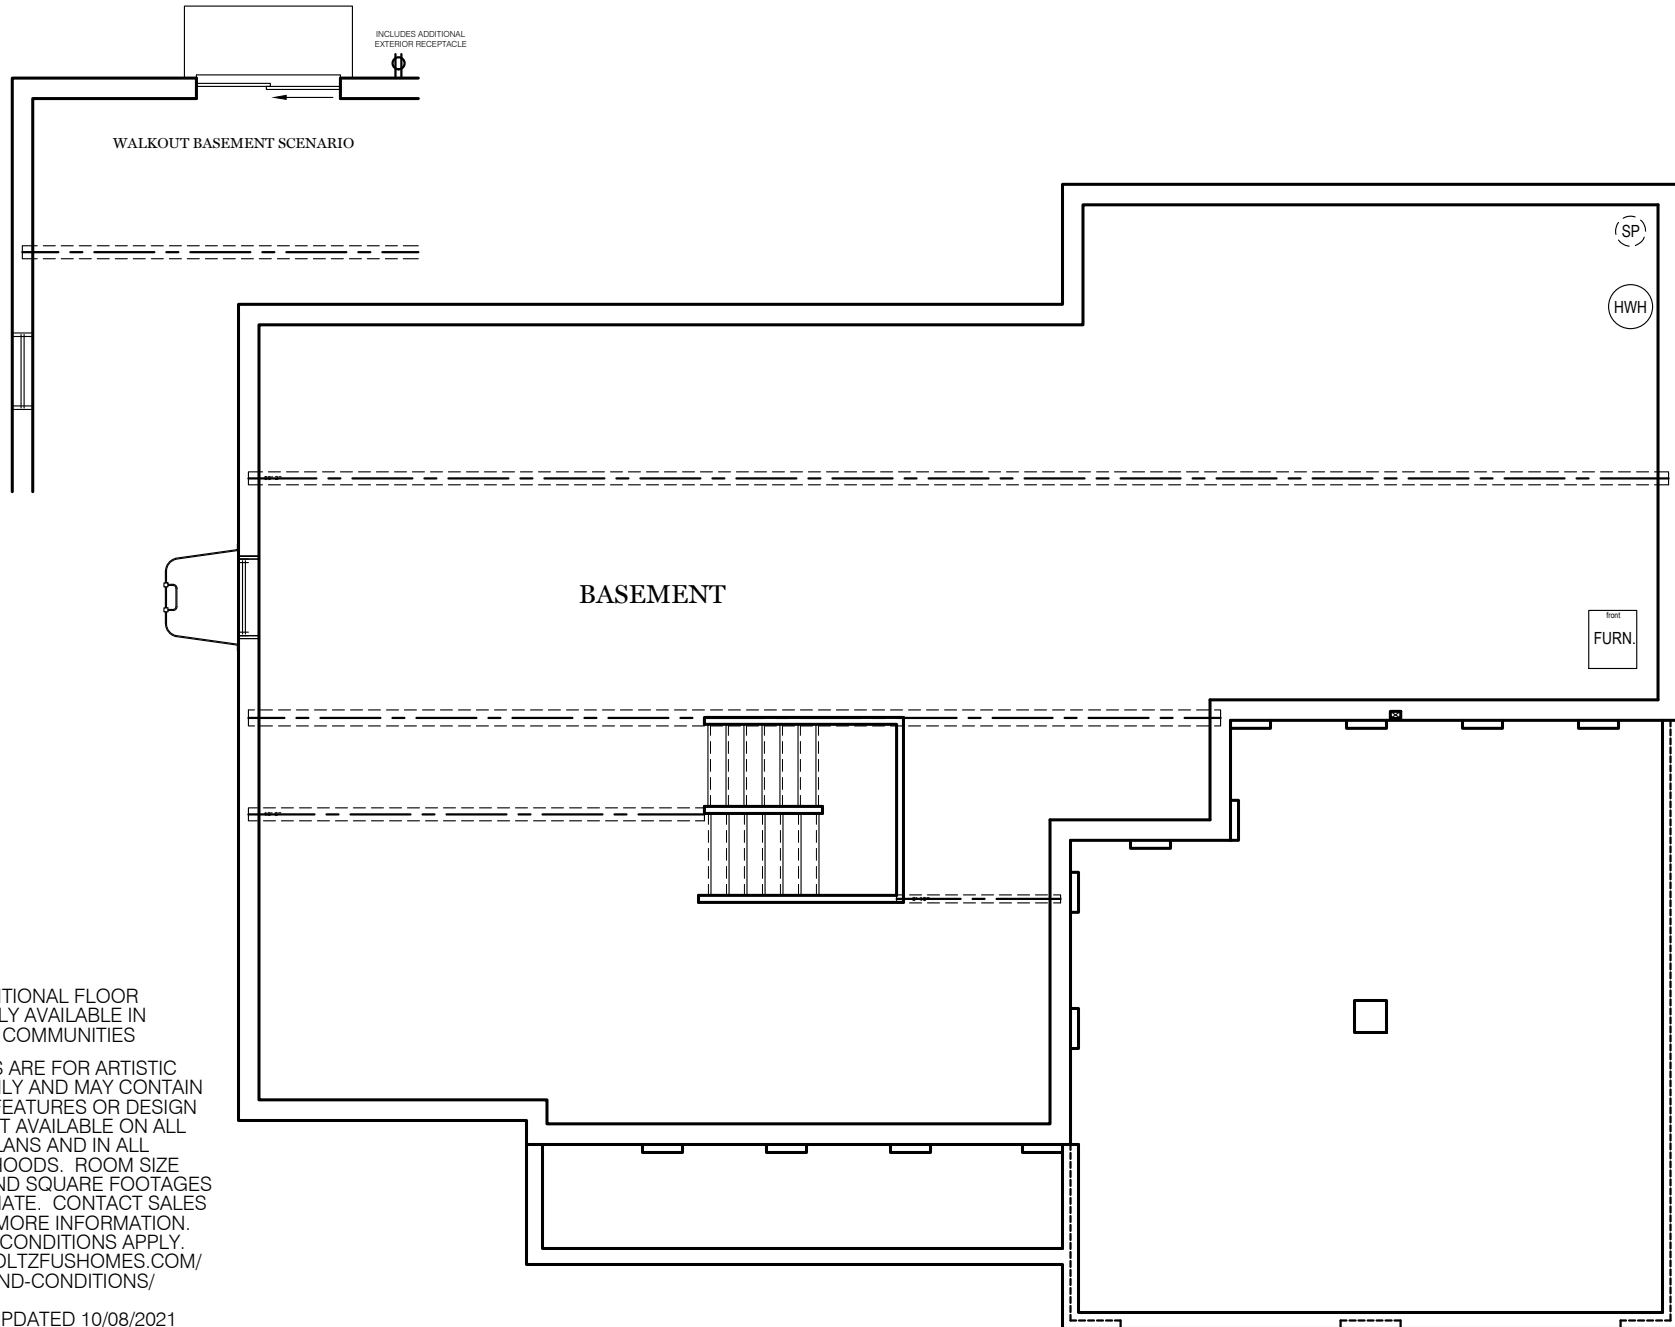

** TRADITIONAL FLOOR PLAN ONLY AVAILABLE IN SELECT COMMUNITIES

ALL IMAGES ARE FOR ARTISTIC PURPOSES ONLY AND MAY CONTAIN ADDITIONAL FEATURES OR DESIGN OPTIONS NOT AVAILABLE ON ALL HOME PLANS AND IN ALL NEIGHBORHOODS. ROOM SIZE DIMENSIONS AND SQUARE FOOTAGES ARE APPROXIMATE. CONTACT SALES AGENT FOR MORE INFORMATION. TERMS AND CONDITIONS APPLY. [HTTPS://EGSTOLTZFUSHOMES.COM/TERMS-AND-CONDITIONS/](https://egstoltzfushomes.com/terms-and-conditions/)

PDF LAST UPDATED 10/08/2021

TRADITIONAL** FLOOR PLAN SHOWN

Foundation

"WINDSOR"

EGStoltzfus

BUILDING ONE STORY AT A TIME