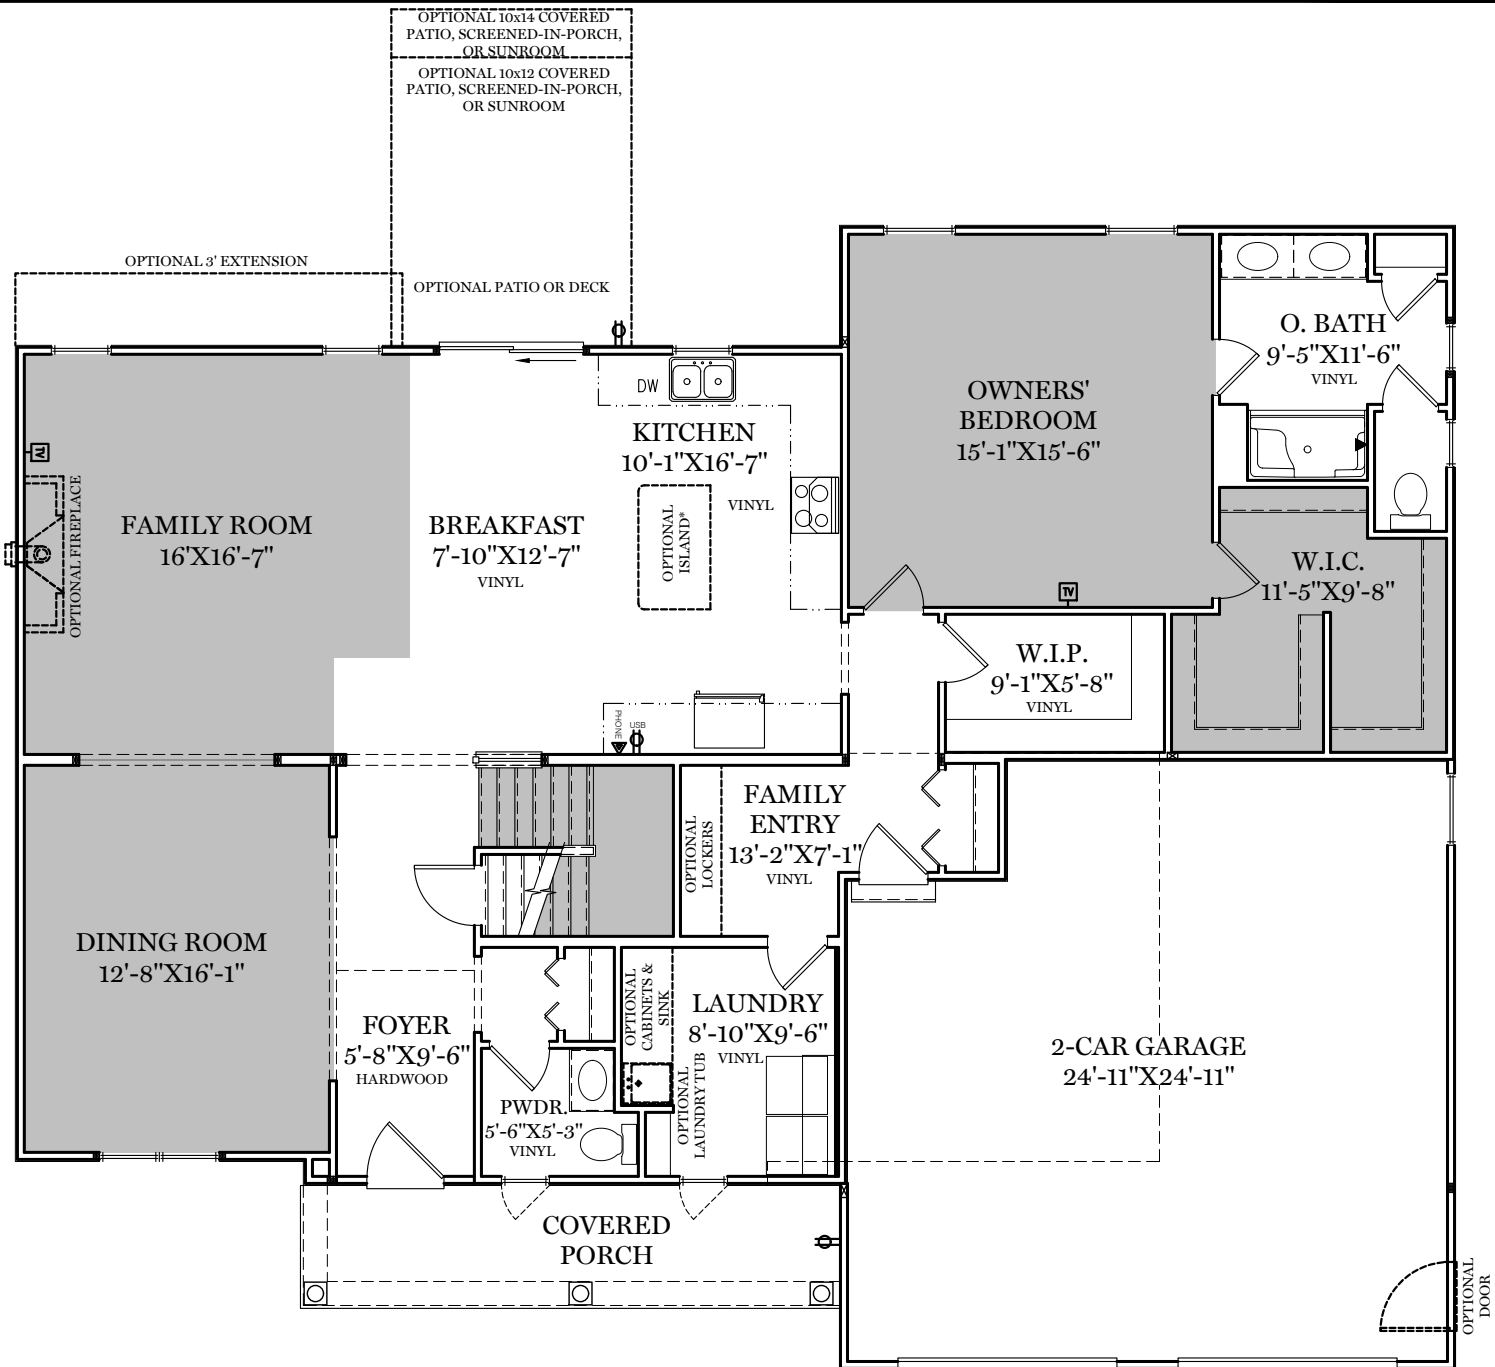

-  = CARPETED AREA
-  = CABLE T.V. ROUGH IN
-  = EXTERIOR RECEPTACLE
-  = RECEPTACLE WITH USB
-  = TELEPHONE OUTLET
-  = EXTERIOR HOSE BIBB

*ISLAND INCLUDED IN SELECT COMMUNITIES AND WITH SELECT KITCHEN PACKAGE OPTIONS

** TRADITIONAL FLOOR PLAN ONLY AVAILABLE IN SELECT COMMUNITIES

ALL IMAGES ARE FOR ARTISTIC PURPOSES ONLY AND MAY CONTAIN ADDITIONAL FEATURES OR DESIGN OPTIONS NOT AVAILABLE ON ALL HOME PLANS AND IN ALL NEIGHBORHOODS. ROOM SIZE DIMENSIONS AND SQUARE FOOTAGES ARE APPROXIMATE. CONTACT SALES AGENT FOR MORE INFORMATION. TERMS AND CONDITIONS APPLY. [HTTPS://EGStoltzfusHomes.com/terms-and-conditions/](https://EGStoltzfusHomes.com/terms-and-conditions/)

PDF LAST UPDATED 10/08/2021

TRADITIONAL** & CLASSIC FLOOR PLAN SHOWN
2nd Floor Plan - 1,362 sf
 "WINDSOR"

AMERICAN FLOOR PLAN

HERITAGE FLOOR PLAN

ALL IMAGES ARE FOR ARTISTIC PURPOSES ONLY AND MAY CONTAIN ADDITIONAL FEATURES OR DESIGN OPTIONS NOT AVAILABLE ON ALL HOME PLANS AND IN ALL NEIGHBORHOODS. ROOM SIZE DIMENSIONS AND SQUARE FOOTAGES ARE APPROXIMATE. CONTACT SALES AGENT FOR MORE INFORMATION. TERMS AND CONDITIONS APPLY. [HTTPS://EGSTOLTZFUSHOMES.COM/TERMS-AND-CONDITIONS/](https://EGSTOLTZFUSHOMES.COM/TERMS-AND-CONDITIONS/)