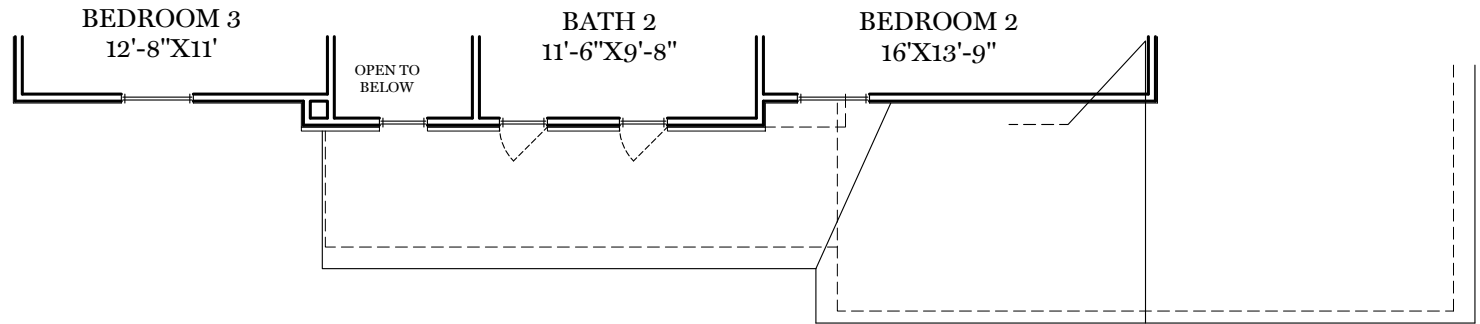

AMERICAN FLOOR PLAN