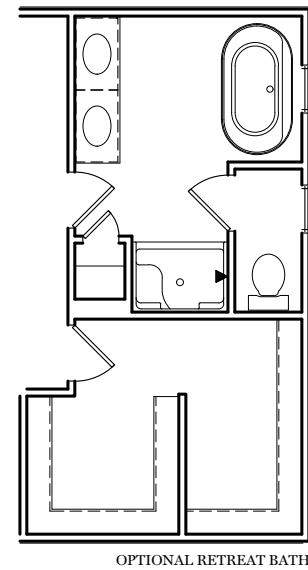

ALL IMAGES ARE FOR ARTISTIC PURPOSES ONLY AND MAY CONTAIN ADDITIONAL FEATURES OR DESIGN OPTIONS NOT AVAILABLE ON ALL HOME PLANS AND IN ALL NEIGHBORHOODS. ROOM SIZE DIMENSIONS AND SQUARE FOOTAGES ARE APPROXIMATE. CONTACT SALES AGENT FOR MORE INFORMATION. TERMS AND CONDITIONS APPLY. [HTTPS://EGStoltzfusHomes.com/terms-and-conditions/](https://EGStoltzfusHomes.com/terms-and-conditions/)

PDF LAST UPDATED 10/08/2021