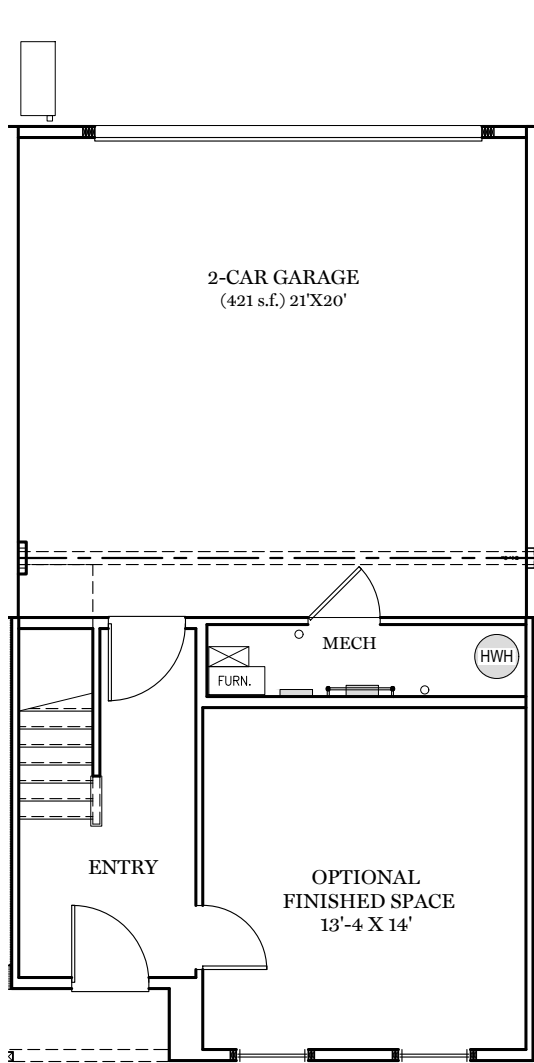

Lower Floor Plan - 87 sf

Living Floor Plan - 827 sf

Upper Floor Plan - 827 sf

Lower Floor Plan - 94 sf

Living Floor Plan - 858 sf

Upper Floor Plan - 858 sf

Lower Floor Plan - 87 sf

Living Floor Plan - 825 sf

Upper Floor Plan - 825 sf

LIME SPRING VILLAGE

HERSHEY
SEQUENCE "C"