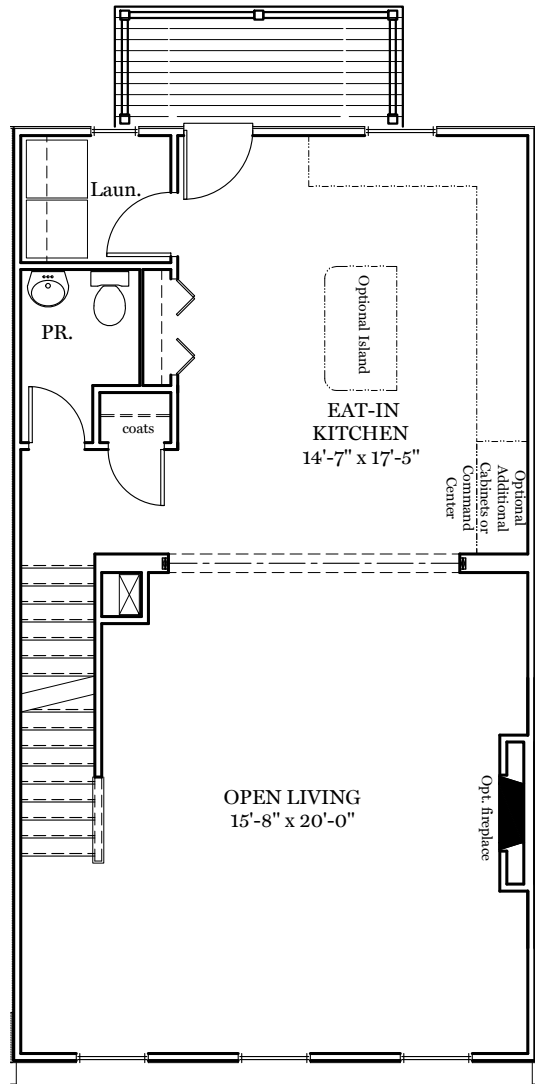

Lower Floor Plan - 87 sf

Living Floor Plan - 827 sf

Upper Floor Plan - 827 sf

Lower Floor Plan - 94 sf

Living Floor Plan - 858 sf

Upper Floor Plan - 858 sf

Lower Floor Plan - 87 sf

Living Floor Plan - 825 sf

Upper Floor Plan - 825 sf

LIME SPRING VILLAGE

HERSHEY
SEQUENCE "C"