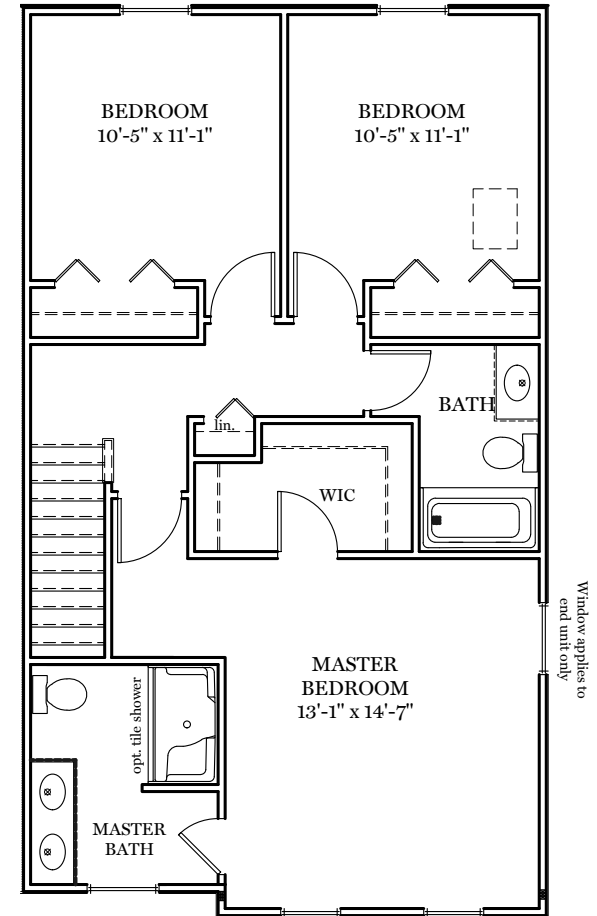

Lower Floor Plan - 87 sf

Living Floor Plan - 827 sf

Upper Floor Plan - 827 sf

Lower Floor Plan - 94 sf

Living Floor Plan - 858 sf

Upper Floor Plan - 858 sf

Lower Floor Plan - 87 sf

Living Floor Plan - 825 sf

Upper Floor Plan - 825 sf

LIME SPRING VILLAGE

HERSHEY
SEQUENCE "C"