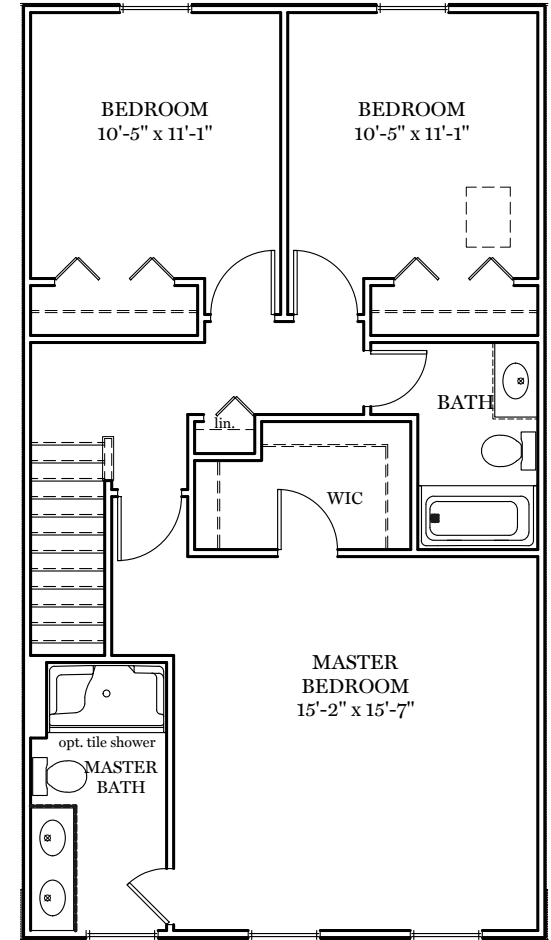

Lower Floor Plan - 87 sf

Living Floor Plan - 827 sf

Upper Floor Plan - 827 sf

Lower Floor Plan - 94 sf

Living Floor Plan - 858 sf

Upper Floor Plan - 858 sf

Lower Floor Plan - 87 sf

Living Floor Plan - 825 sf

Upper Floor Plan - 825 sf

LIME SPRING VILLAGE

HERSHEY
SEQUENCE "C"