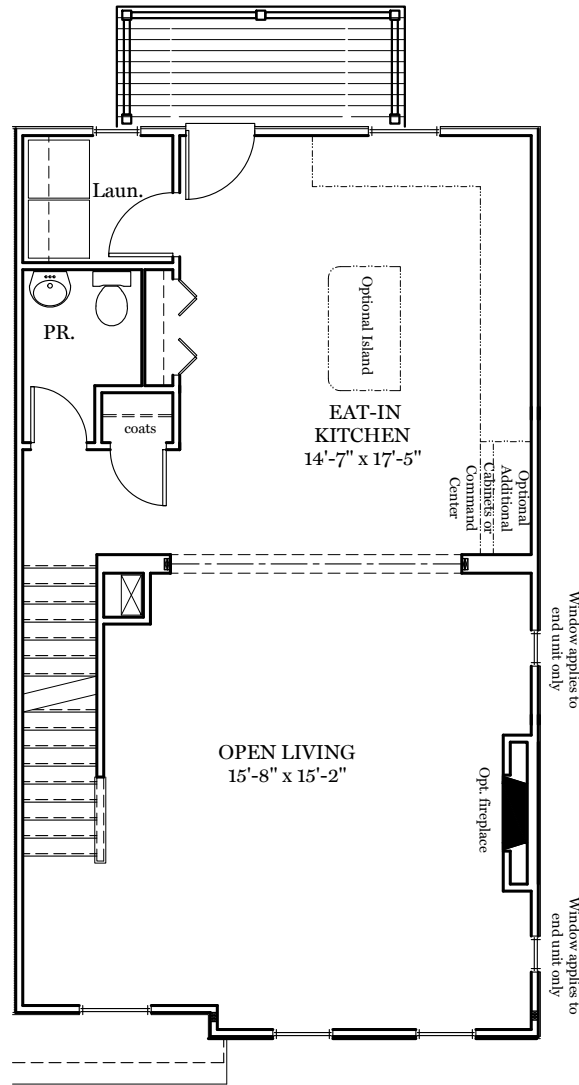

Lower Floor Plan - 87 sf

Living Floor Plan - 827 sf

Upper Floor Plan - 827 sf

Lower Floor Plan - 94 sf

Living Floor Plan - 858 sf

Upper Floor Plan - 858 sf

Lower Floor Plan - 87 sf

Living Floor Plan - 825 sf

Upper Floor Plan - 825 sf

LIME SPRING VILLAGE

HERSHEY
SEQUENCE "C"