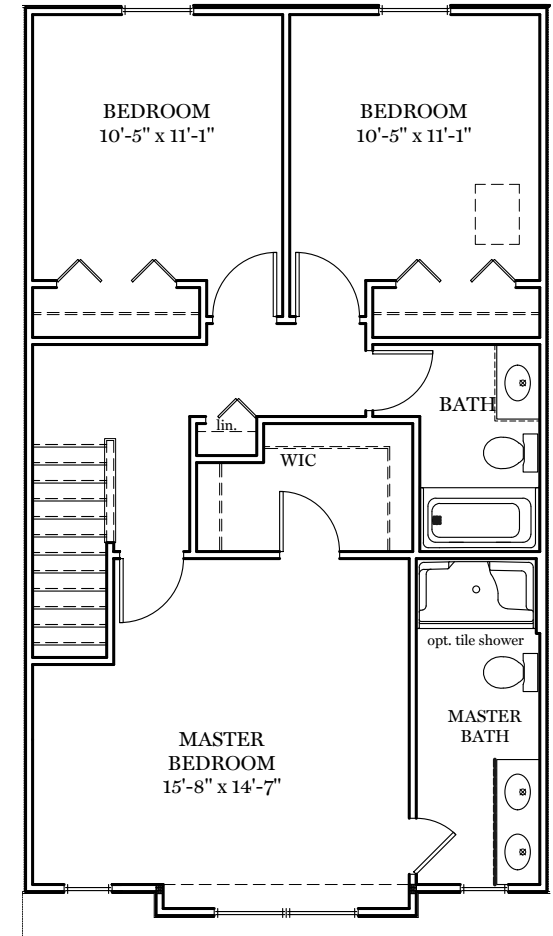

Lower Floor Plan - 87 sf

Living Floor Plan - 827 sf

Upper Floor Plan - 827 sf

Lower Floor Plan - 94 sf

Living Floor Plan - 858 sf

Upper Floor Plan - 858 sf

Lower Floor Plan - 87 sf

Living Floor Plan - 825 sf

Upper Floor Plan - 825 sf

LIME SPRING VILLAGE

HERSHEY
SEQUENCE "C"