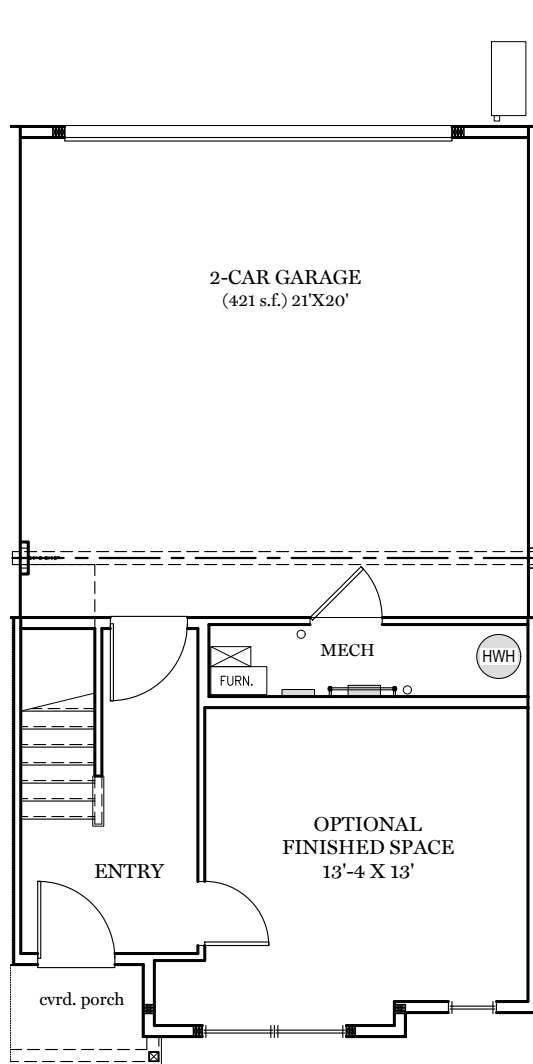

Lower Floor Plan - 87 sf

Living Floor Plan - 827 sf

Upper Floor Plan - 827 sf

Lower Floor Plan - 94 sf

Living Floor Plan - 858 sf

Upper Floor Plan - 858 sf

Lower Floor Plan - 87 sf

Living Floor Plan - 825 sf

Upper Floor Plan - 825 sf

LIME SPRING VILLAGE

HERSHEY
SEQUENCE "C"