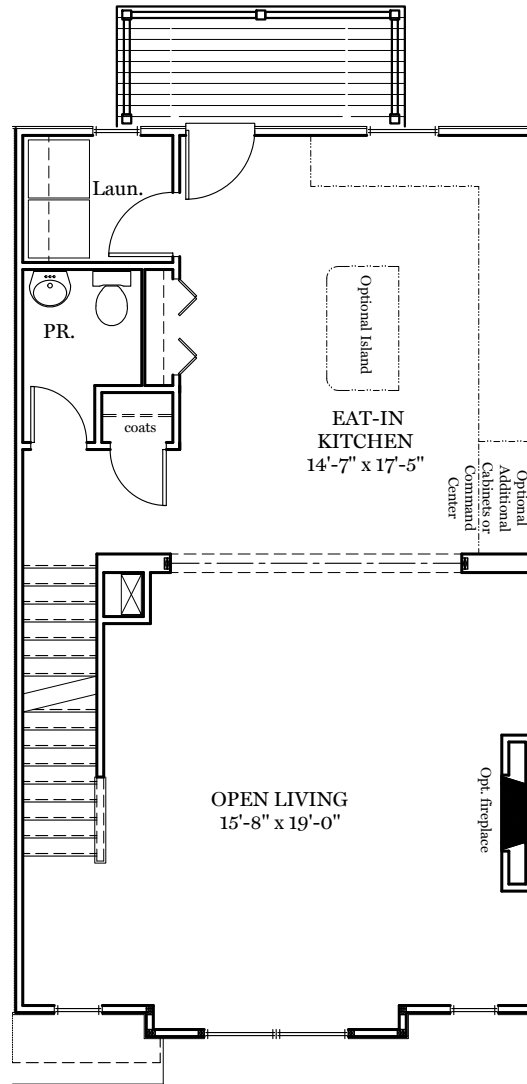

Lower Floor Plan - 87 sf

Living Floor Plan - 827 sf

Upper Floor Plan - 827 sf

Lower Floor Plan - 94 sf

Living Floor Plan - 858 sf

Upper Floor Plan - 858 sf

Lower Floor Plan - 87 sf

Living Floor Plan - 825 sf

Upper Floor Plan - 825 sf

LIME SPRING VILLAGE

HERSHEY
SEQUENCE "C"