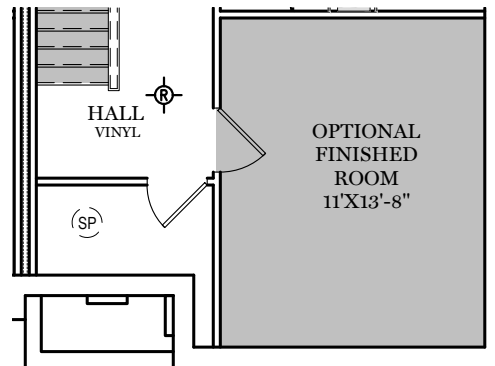

- = CARPETED AREA
- ⊕ = EXTERIOR RECEPTACLE
- ⊞ = CABLE T.V. OUTLET
- ⊙ = FLUSH MOUNT RECESSED-STYLE LIGHT
- ⊙ = CEILING LIGHT
- ⊞ = EXTERIOR HOSE BIBB

Lower Floor Plan - 83 sf

Living Floor Plan - 762 sf

Upper Floor Plan - 768 sf

LIME SPRING VILLAGE

ABERDEEN SEQUENCE "O"

ALL IMAGES ARE FOR ARTISTIC PURPOSES ONLY AND MAY CONTAIN ADDITIONAL FEATURES OR DESIGN OPTIONS NOT AVAILABLE ON ALL HOME PLANS AND IN ALL NEIGHBORHOODS. ROOM SIZE DIMENSIONS AND SQUARE FOOTAGES ARE APPROXIMATE. CONTACT SALES AGENT FOR MORE INFORMATION. TERMS AND CONDITIONS APPLY. [HTTPS://EGSTOLTZFUSHOMES.COM/TERMS-AND-CONDITIONS/](https://EGSTOLTZFUSHOMES.COM/TERMS-AND-CONDITIONS/)

- = CARPETED AREA
- ⊕ = FLUSH MOUNT RECESSED-STYLE LIGHT
- ⊕ = EXTERIOR RECEPTACLE
- ⊕ = CEILING LIGHT
- ⊕ = CABLE T.V. OUTLET
- ⊕ = EXTERIOR HOSE BIBB
- W/ELECTRICAL OUTLET

Lower Floor Plan - 83 sf

Living Floor Plan - 755 sf

- = CARPETED AREA
- ⊕ = EXTERIOR RECEPTACLE
- ⊞ = CABLE T.V. OUTLET
- ⊙ = FLUSH MOUNT RECESSED-STYLE LIGHT
- ⊙ = CEILING LIGHT
- ⊞ = EXTERIOR HOSE BIBB

Lower Floor Plan - 83 sf

Living Floor Plan - 744 sf