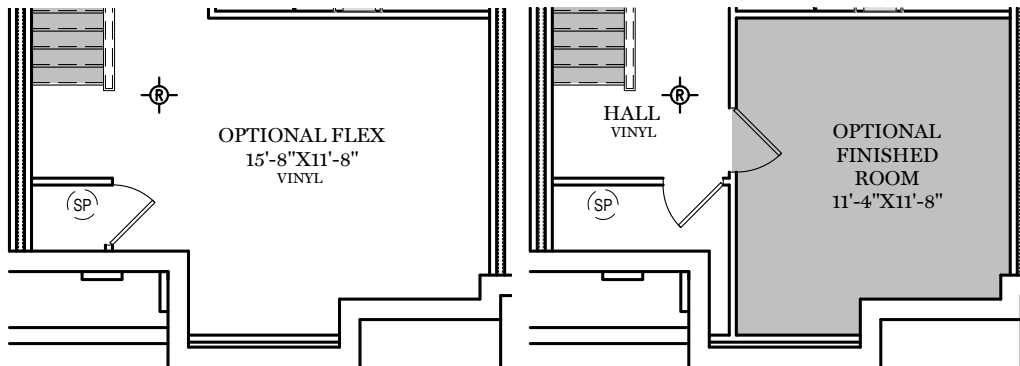

- = CARPETED AREA
- ⊕ = FLUSH MOUNT RECESSED-STYLE LIGHT
- ⊕ = EXTERIOR RECEPTACLE
- ⊕ = CEILING LIGHT
- ⊕ = CABLE T.V. OUTLET
- ⊕ = EXTERIOR HOSE BIBB
- W/ELECTRICAL OUTLET

Lower Floor Plan - 83 sf

Living Floor Plan - 755 sf

- = CARPETED AREA
- ⊕ = EXTERIOR RECEPTACLE
- ⊞ = CABLE T.V. OUTLET
- ⊙ = FLUSH MOUNT RECESSED-STYLE LIGHT
- ⊙ = CEILING LIGHT
- ⊞ = EXTERIOR HOSE BIBB

Lower Floor Plan - 83 sf

Living Floor Plan - 744 sf

Upper Floor Plan - 756 sf

LIME SPRING VILLAGE

ABERDEEN SEQUENCE "Q"

ALL IMAGES ARE FOR ARTISTIC PURPOSES ONLY AND MAY CONTAIN ADDITIONAL FEATURES OR DESIGN OPTIONS NOT AVAILABLE ON ALL HOME PLANS AND IN ALL NEIGHBORHOODS. ROOM SIZE DIMENSIONS AND SQUARE FOOTAGES ARE APPROXIMATE. CONTACT SALES AGENT FOR MORE INFORMATION. TERMS AND CONDITIONS APPLY. [HTTPS://EGSTOLTZFUSHOMES.COM/TERMS-AND-CONDITIONS/](https://EGSTOLTZFUSHOMES.COM/TERMS-AND-CONDITIONS/)