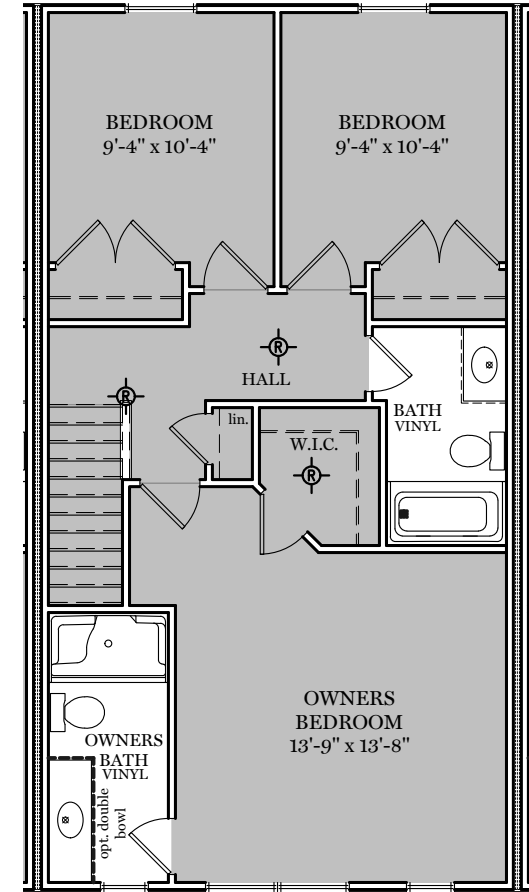

- = CARPETED AREA
- ⊕ = EXTERIOR RECEPTACLE
- ⊞ = CABLE T.V. OUTLET
- ⊙ = FLUSH MOUNT RECESSED-STYLE LIGHT
- ⊙ = CEILING LIGHT
- ⊞ = EXTERIOR HOSE BIBB

Lower Floor Plan - 83 sf

Living Floor Plan - 762 sf

Upper Floor Plan - 768 sf

LIME SPRING VILLAGE

ABERDEEN SEQUENCE "O"

ALL IMAGES ARE FOR ARTISTIC PURPOSES ONLY AND MAY CONTAIN ADDITIONAL FEATURES OR DESIGN OPTIONS NOT AVAILABLE ON ALL HOME PLANS AND IN ALL NEIGHBORHOODS. ROOM SIZE DIMENSIONS AND SQUARE FOOTAGES ARE APPROXIMATE. CONTACT SALES AGENT FOR MORE INFORMATION. TERMS AND CONDITIONS APPLY. [HTTPS://EGSTOLTZFUSHOMES.COM/TERMS-AND-CONDITIONS/](https://EGSTOLTZFUSHOMES.COM/TERMS-AND-CONDITIONS/)

- = CARPETED AREA
- ⊕ = FLUSH MOUNT RECESSED-STYLE LIGHT
- ⊕ = EXTERIOR RECEPTACLE
- ⊕ = CEILING LIGHT
- ⊕ = CABLE T.V. OUTLET
- ⊕ = EXTERIOR HOSE BIBB
- W/ELECTRICAL OUTLET

Lower Floor Plan - 83 sf

Living Floor Plan - 755 sf

- = CARPETED AREA
- ⊕ = EXTERIOR RECEPTACLE
- ⊞ = CABLE T.V. OUTLET
- ⊙ = FLUSH MOUNT RECESSED-STYLE LIGHT
- ⊙ = CEILING LIGHT
- ⊞ = EXTERIOR HOSE BIBB

Lower Floor Plan - 83 sf

Living Floor Plan - 744 sf