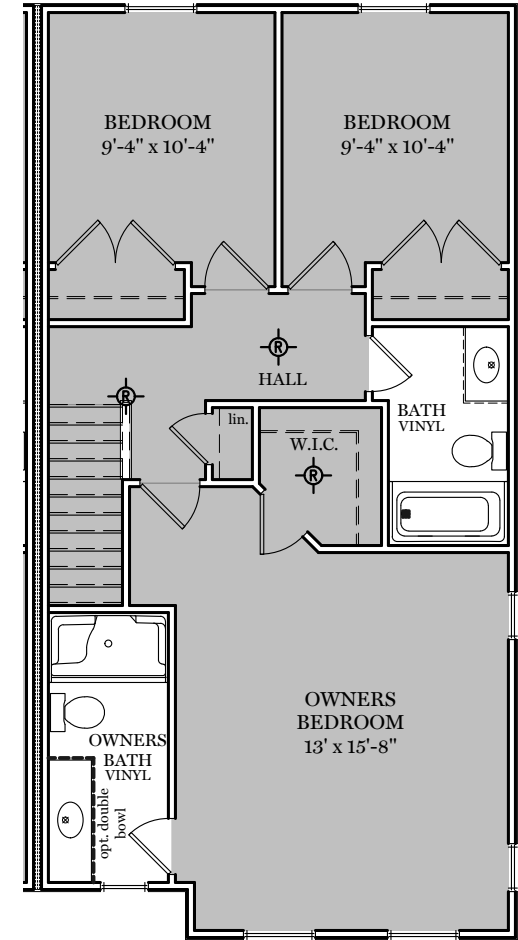

- = CARPETED AREA
- ⊕ = EXTERIOR RECEPTACLE
- ⊞ = CABLE T.V. OUTLET
- ⊙ = FLUSH MOUNT RECESSED-STYLE LIGHT
- ⊙ = CEILING LIGHT
- ⊞ = EXTERIOR HOSE BIBB

Lower Floor Plan - 83 sf

Living Floor Plan - 762 sf

Upper Floor Plan - 768 sf

LIME SPRING VILLAGE

ABERDEEN SEQUENCE "O"

ALL IMAGES ARE FOR ARTISTIC PURPOSES ONLY AND MAY CONTAIN ADDITIONAL FEATURES OR DESIGN OPTIONS NOT AVAILABLE ON ALL HOME PLANS AND IN ALL NEIGHBORHOODS. ROOM SIZE DIMENSIONS AND SQUARE FOOTAGES ARE APPROXIMATE. CONTACT SALES AGENT FOR MORE INFORMATION. TERMS AND CONDITIONS APPLY. [HTTPS://EGSTOLTZFUSHOMES.COM/TERMS-AND-CONDITIONS/](https://EGSTOLTZFUSHOMES.COM/TERMS-AND-CONDITIONS/)

- = CARPETED AREA
- ⊕ = FLUSH MOUNT RECESSED-STYLE LIGHT
- ⊕ = EXTERIOR RECEPTACLE
- ⊕ = CEILING LIGHT
- ⊕ = CABLE T.V. OUTLET
- ⊕ = EXTERIOR HOSE BIBB
- W/ELECTRICAL OUTLET

Lower Floor Plan - 83 sf

Living Floor Plan - 755 sf

- = CARPETED AREA
- ⊕ = EXTERIOR RECEPTACLE
- ⊞ = CABLE T.V. OUTLET
- ⊙ = FLUSH MOUNT RECESSED-STYLE LIGHT
- ⊙ = CEILING LIGHT
- ⊞ = EXTERIOR HOSE BIBB

Lower Floor Plan - 83 sf

Living Floor Plan - 744 sf