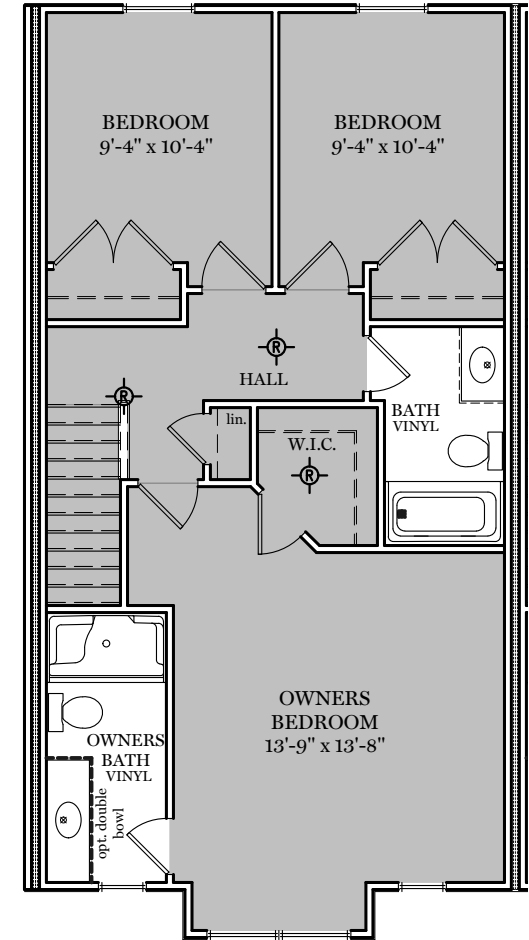

- = CARPETED AREA
- ⊕ = EXTERIOR RECEPTACLE
- ⊞ = CABLE T.V. OUTLET
- ⊙ = FLUSH MOUNT RECESSED-STYLE LIGHT
- ⊙ = CEILING LIGHT
- ⊞ = EXTERIOR HOSE BIBB

Lower Floor Plan - 83 sf

Living Floor Plan - 762 sf

- = CARPETED AREA
- ⊕ = FLUSH MOUNT RECESSED-STYLE LIGHT
- ⊕ = EXTERIOR RECEPTACLE
- ⊕ = CEILING LIGHT
- ⊕ = CABLE T.V. OUTLET
- ⊕ = EXTERIOR HOSE BIBB
- W/ELECTRICAL OUTLET

Lower Floor Plan - 83 sf

Living Floor Plan - 755 sf

Upper Floor Plan - 740 sf

LIME SPRING VILLAGE

ABERDEEN SEQUENCE "P"

ALL IMAGES ARE FOR ARTISTIC PURPOSES ONLY AND MAY CONTAIN ADDITIONAL FEATURES OR DESIGN OPTIONS NOT AVAILABLE ON ALL HOME PLANS AND IN ALL NEIGHBORHOODS. ROOM SIZE DIMENSIONS AND SQUARE FOOTAGES ARE APPROXIMATE. CONTACT SALES AGENT FOR MORE INFORMATION. TERMS AND CONDITIONS APPLY. [HTTPS://EGSTOLTZFUSHOMES.COM/TERMS-AND-CONDITIONS/](https://EGSTOLTZFUSHOMES.COM/TERMS-AND-CONDITIONS/)

- = CARPETED AREA
- ⊕ = EXTERIOR RECEPTACLE
- ⊞ = CABLE T.V. OUTLET
- ⊙ = FLUSH MOUNT RECESSED-STYLE LIGHT
- ⊙ = CEILING LIGHT
- ⊞ = EXTERIOR HOSE BIBB

Lower Floor Plan - 83 sf

Living Floor Plan - 744 sf