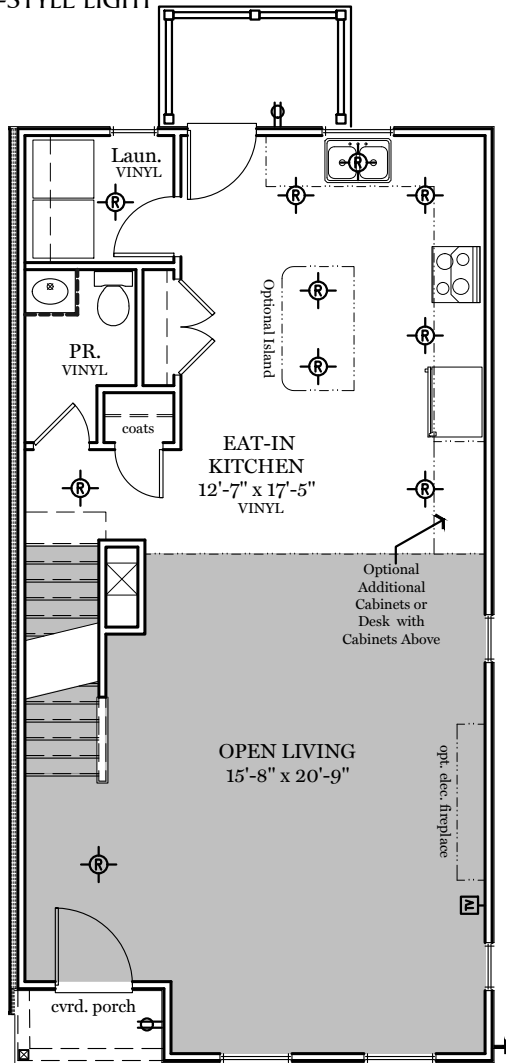

- = CARPETED AREA
- ⊕ = EXTERIOR RECEPTACLE
- ⊞ = CABLE T.V. OUTLET
- ⊙ = FLUSH MOUNT RECESSED-STYLE LIGHT
- ⊙ = CEILING LIGHT
- ⊞ = EXTERIOR HOSE BIBB

Lower Floor Plan - 83 sf

Living Floor Plan - 762 sf

Upper Floor Plan - 768 sf

LIME SPRING VILLAGE

ABERDEEN SEQUENCE "O"

ALL IMAGES ARE FOR ARTISTIC PURPOSES ONLY AND MAY CONTAIN ADDITIONAL FEATURES OR DESIGN OPTIONS NOT AVAILABLE ON ALL HOME PLANS AND IN ALL NEIGHBORHOODS. ROOM SIZE DIMENSIONS AND SQUARE FOOTAGES ARE APPROXIMATE. CONTACT SALES AGENT FOR MORE INFORMATION. TERMS AND CONDITIONS APPLY. [HTTPS://EGSTOLTZFUSHOMES.COM/TERMS-AND-CONDITIONS/](https://EGSTOLTZFUSHOMES.COM/TERMS-AND-CONDITIONS/)

- = CARPETED AREA
- ⊕ = FLUSH MOUNT RECESSED-STYLE LIGHT
- ⊕ = EXTERIOR RECEPTACLE
- ⊕ = CEILING LIGHT
- ⊕ = CABLE T.V. OUTLET
- ⊕ = EXTERIOR HOSE BIBB
- W/ELECTRICAL OUTLET

Lower Floor Plan - 83 sf

Living Floor Plan - 755 sf

- = CARPETED AREA
- ⊕ = EXTERIOR RECEPTACLE
- ⊞ = CABLE T.V. OUTLET
- ⊙ = FLUSH MOUNT RECESSED-STYLE LIGHT
- ⊙ = CEILING LIGHT
- ⊞ = EXTERIOR HOSE BIBB

Lower Floor Plan - 83 sf

Living Floor Plan - 744 sf