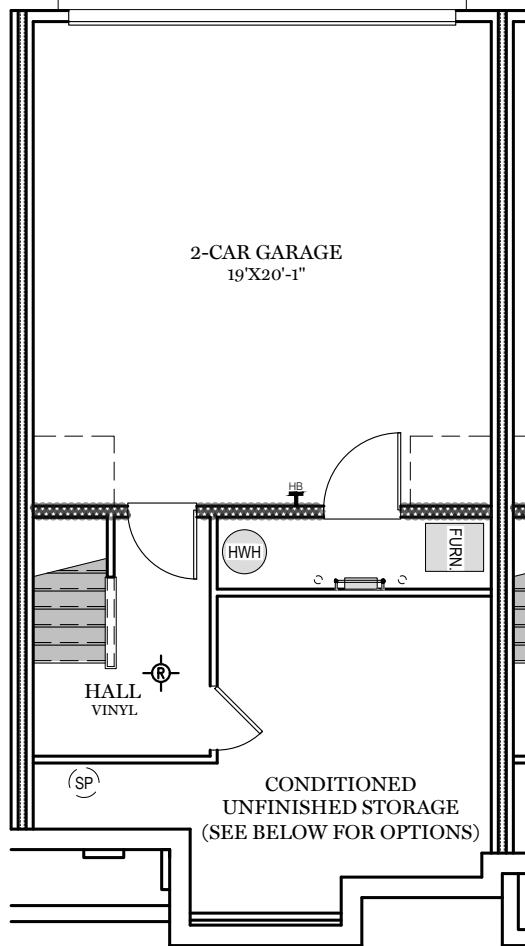

- = CARPETED AREA
- ⊕ = EXTERIOR RECEPTACLE
- ⊞ = CABLE T.V. OUTLET
- ⊙ = FLUSH MOUNT RECESSED-STYLE LIGHT
- ⊙ = CEILING LIGHT
- ⊞ = EXTERIOR HOSE BIBB

Lower Floor Plan - 83 sf

Living Floor Plan - 762 sf

- = CARPETED AREA
- ⊕ = FLUSH MOUNT RECESSED-STYLE LIGHT
- ⊕ = EXTERIOR RECEPTACLE
- ⊕ = CEILING LIGHT
- ⊕ = CABLE T.V. OUTLET
- ⊕ = EXTERIOR HOSE BIBB
- W/ELECTRICAL OUTLET

Lower Floor Plan - 83 sf

Living Floor Plan - 755 sf

Upper Floor Plan - 740 sf

LIME SPRING VILLAGE

ABERDEEN SEQUENCE "P"

ALL IMAGES ARE FOR ARTISTIC PURPOSES ONLY AND MAY CONTAIN ADDITIONAL FEATURES OR DESIGN OPTIONS NOT AVAILABLE ON ALL HOME PLANS AND IN ALL NEIGHBORHOODS. ROOM SIZE DIMENSIONS AND SQUARE FOOTAGES ARE APPROXIMATE. CONTACT SALES AGENT FOR MORE INFORMATION. TERMS AND CONDITIONS APPLY. [HTTPS://EGSTOLTZFUSHOMES.COM/TERMS-AND-CONDITIONS/](https://EGSTOLTZFUSHOMES.COM/TERMS-AND-CONDITIONS/)

- = CARPETED AREA
- ⊕ = EXTERIOR RECEPTACLE
- ⊞ = CABLE T.V. OUTLET
- ⊙ = FLUSH MOUNT RECESSED-STYLE LIGHT
- ⊙ = CEILING LIGHT
- ⊞ = EXTERIOR HOSE BIBB

Lower Floor Plan - 83 sf

Living Floor Plan - 744 sf