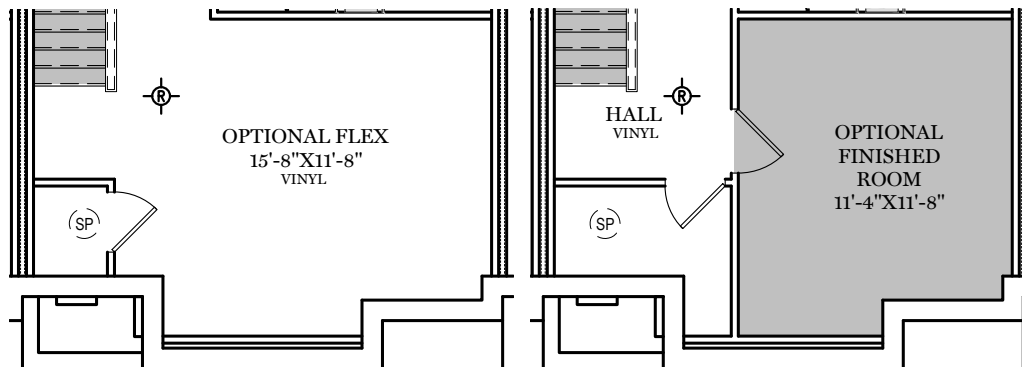

- = CARPETED AREA
- ⊕ = FLUSH MOUNT RECESSED-STYLE LIGHT
- ⊕ = EXTERIOR RECEPTACLE
- ⊕ = CEILING LIGHT
- ⊕ = CABLE T.V. OUTLET
- ⊕ = EXTERIOR HOSE BIBB
- W/ELECTRICAL OUTLET

Lower Floor Plan - 83 sf

Living Floor Plan - 755 sf

Upper Floor Plan - 740 sf

LIME SPRING VILLAGE

ABERDEEN SEQUENCE "P"

ALL IMAGES ARE FOR ARTISTIC PURPOSES ONLY AND MAY CONTAIN ADDITIONAL FEATURES OR DESIGN OPTIONS NOT AVAILABLE ON ALL HOME PLANS AND IN ALL NEIGHBORHOODS. ROOM SIZE DIMENSIONS AND SQUARE FOOTAGES ARE APPROXIMATE. CONTACT SALES AGENT FOR MORE INFORMATION. TERMS AND CONDITIONS APPLY. [HTTPS://EGSTOLTZFUSHOMES.COM/TERMS-AND-CONDITIONS/](https://EGSTOLTZFUSHOMES.COM/TERMS-AND-CONDITIONS/)

- = CARPETED AREA
- ⊕ = EXTERIOR RECEPTACLE
- ⊞ = CABLE T.V. OUTLET
- ⊙ = FLUSH MOUNT RECESSED-STYLE LIGHT
- ⊙ = CEILING LIGHT
- ⊞ = EXTERIOR HOSE BIBB

Lower Floor Plan - 83 sf

Living Floor Plan - 744 sf