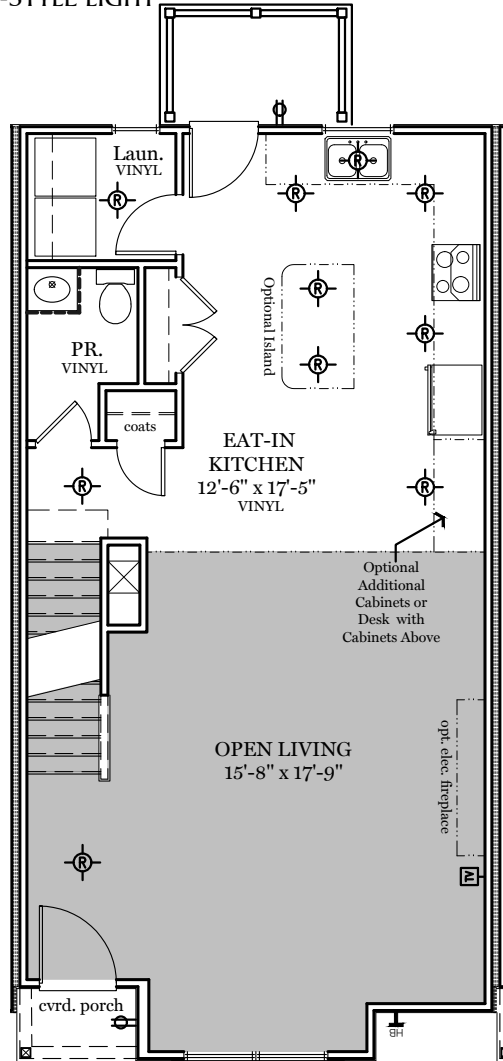

- = CARPETED AREA
- ⊕ = EXTERIOR RECEPTACLE
- ⊞ = CABLE T.V. OUTLET
- ⊙ = FLUSH MOUNT RECESSED-STYLE LIGHT
- ⊙ = CEILING LIGHT
- ⊞ = EXTERIOR HOSE BIBB

Lower Floor Plan - 83 sf

Living Floor Plan - 762 sf

Upper Floor Plan - 768 sf

LIME SPRING VILLAGE

ABERDEEN SEQUENCE "O"

ALL IMAGES ARE FOR ARTISTIC PURPOSES ONLY AND MAY CONTAIN ADDITIONAL FEATURES OR DESIGN OPTIONS NOT AVAILABLE ON ALL HOME PLANS AND IN ALL NEIGHBORHOODS. ROOM SIZE DIMENSIONS AND SQUARE FOOTAGES ARE APPROXIMATE. CONTACT SALES AGENT FOR MORE INFORMATION. TERMS AND CONDITIONS APPLY. [HTTPS://EGSTOLTZFUSHOMES.COM/TERMS-AND-CONDITIONS/](https://EGSTOLTZFUSHOMES.COM/TERMS-AND-CONDITIONS/)

- = CARPETED AREA
- ⊕ = FLUSH MOUNT RECESSED-STYLE LIGHT
- ⊕ = EXTERIOR RECEPTACLE
- ⊕ = CEILING LIGHT
- ⊕ = CABLE T.V. OUTLET
- ⊕ = EXTERIOR HOSE BIBB
- W/ELECTRICAL OUTLET

Lower Floor Plan - 83 sf

Living Floor Plan - 755 sf

- = CARPETED AREA
- ⊕ = EXTERIOR RECEPTACLE
- ⊞ = CABLE T.V. OUTLET
- ⊙ = FLUSH MOUNT RECESSED-STYLE LIGHT
- ⊙ = CEILING LIGHT
- ⊞ = EXTERIOR HOSE BIBB

Lower Floor Plan - 83 sf

Living Floor Plan - 744 sf