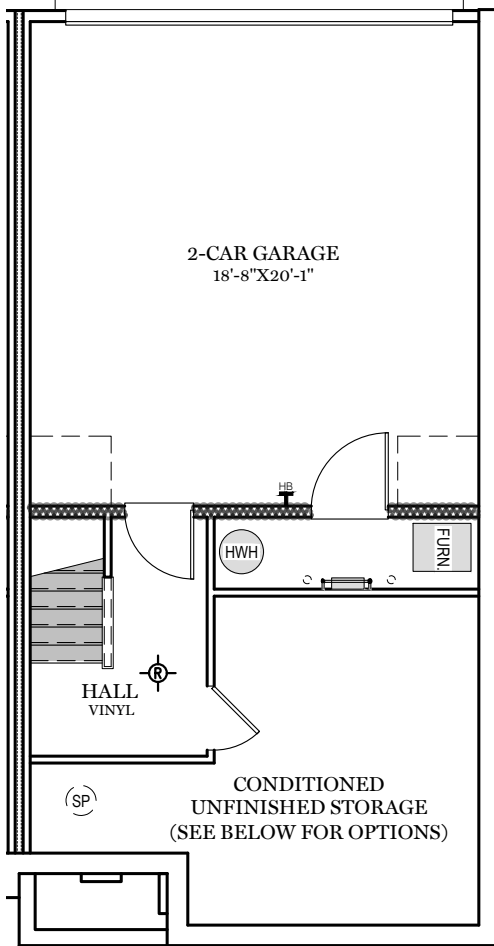

- = CARPETED AREA
- ⊕ = EXTERIOR RECEPTACLE
- ⊞ = CABLE T.V. OUTLET
- ⊙ = FLUSH MOUNT RECESSED-STYLE LIGHT
- ⊙ = CEILING LIGHT
- ⊞ = EXTERIOR HOSE BIBB

Lower Floor Plan - 83 sf

Living Floor Plan - 762 sf

Upper Floor Plan - 768 sf

LIME SPRING VILLAGE

ABERDEEN SEQUENCE "O"

ALL IMAGES ARE FOR ARTISTIC PURPOSES ONLY AND MAY CONTAIN ADDITIONAL FEATURES OR DESIGN OPTIONS NOT AVAILABLE ON ALL HOME PLANS AND IN ALL NEIGHBORHOODS. ROOM SIZE DIMENSIONS AND SQUARE FOOTAGES ARE APPROXIMATE. CONTACT SALES AGENT FOR MORE INFORMATION. TERMS AND CONDITIONS APPLY. [HTTPS://EGSTOLTZFUSHOMES.COM/TERMS-AND-CONDITIONS/](https://EGSTOLTZFUSHOMES.COM/TERMS-AND-CONDITIONS/)

- = CARPETED AREA
- ⊕ = FLUSH MOUNT RECESSED-STYLE LIGHT
- ⊕ = EXTERIOR RECEPTACLE
- ⊕ = CEILING LIGHT
- ⊕ = CABLE T.V. OUTLET
- ⊕ = EXTERIOR HOSE BIBB
- W/ELECTRICAL OUTLET

Lower Floor Plan - 83 sf

Living Floor Plan - 755 sf

- = CARPETED AREA
- ⊕ = EXTERIOR RECEPTACLE
- ⊞ = CABLE T.V. OUTLET
- ⊙ = FLUSH MOUNT RECESSED-STYLE LIGHT
- ⊙ = CEILING LIGHT
- ⊞ = EXTERIOR HOSE BIBB

Lower Floor Plan - 83 sf

Living Floor Plan - 744 sf