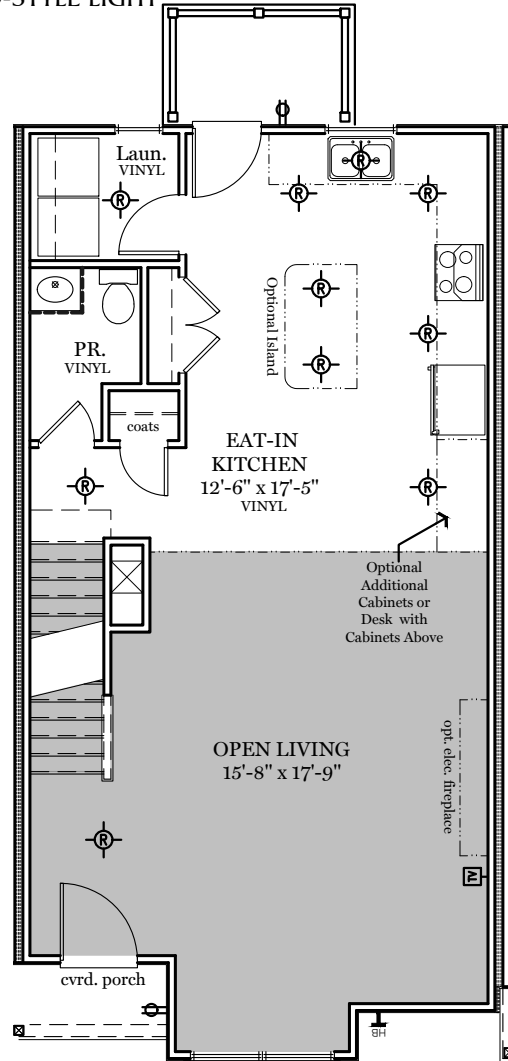

- = CARPETED AREA
- ⊕ = EXTERIOR RECEPTACLE
- ⊞ = CABLE T.V. OUTLET
- ⊙ = FLUSH MOUNT RECESSED-STYLE LIGHT
- ⊙ = CEILING LIGHT
- ⊞ = EXTERIOR HOSE BIBB

Lower Floor Plan - 83 sf

Living Floor Plan - 762 sf

- = CARPETED AREA
- ⊕ = FLUSH MOUNT RECESSED-STYLE LIGHT
- ⊕ = EXTERIOR RECEPTACLE
- ⊕ = CEILING LIGHT
- ⊕ = CABLE T.V. OUTLET
- ⊕ = EXTERIOR HOSE BIBB
- W/ELECTRICAL OUTLET

Lower Floor Plan - 83 sf

Living Floor Plan - 755 sf

Upper Floor Plan - 740 sf

LIME SPRING VILLAGE

ABERDEEN SEQUENCE "P"

ALL IMAGES ARE FOR ARTISTIC PURPOSES ONLY AND MAY CONTAIN ADDITIONAL FEATURES OR DESIGN OPTIONS NOT AVAILABLE ON ALL HOME PLANS AND IN ALL NEIGHBORHOODS. ROOM SIZE DIMENSIONS AND SQUARE FOOTAGES ARE APPROXIMATE. CONTACT SALES AGENT FOR MORE INFORMATION. TERMS AND CONDITIONS APPLY. [HTTPS://EGSTOLTZFUSHOMES.COM/TERMS-AND-CONDITIONS/](https://EGSTOLTZFUSHOMES.COM/TERMS-AND-CONDITIONS/)

- = CARPETED AREA
- ⊕ = EXTERIOR RECEPTACLE
- ⊞ = CABLE T.V. OUTLET
- ⊙ = FLUSH MOUNT RECESSED-STYLE LIGHT
- ⊙ = CEILING LIGHT
- ⊞ = EXTERIOR HOSE BIBB

Lower Floor Plan - 83 sf

Living Floor Plan - 744 sf