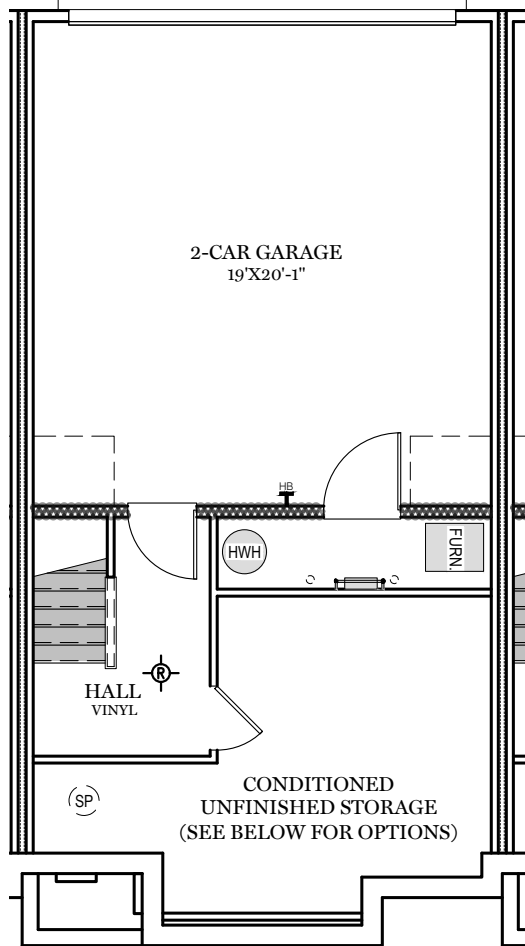

- = CARPETED AREA
- ⊕ = EXTERIOR RECEPTACLE
- ⊞ = CABLE T.V. OUTLET
- ⊙ = FLUSH MOUNT RECESSED-STYLE LIGHT
- ⊙ = CEILING LIGHT
- ⊞ = EXTERIOR HOSE BIBB

Lower Floor Plan - 83 sf

Living Floor Plan - 762 sf

Upper Floor Plan - 768 sf

LIME SPRING VILLAGE

ABERDEEN SEQUENCE "O"

ALL IMAGES ARE FOR ARTISTIC PURPOSES ONLY AND MAY CONTAIN ADDITIONAL FEATURES OR DESIGN OPTIONS NOT AVAILABLE ON ALL HOME PLANS AND IN ALL NEIGHBORHOODS. ROOM SIZE DIMENSIONS AND SQUARE FOOTAGES ARE APPROXIMATE. CONTACT SALES AGENT FOR MORE INFORMATION. TERMS AND CONDITIONS APPLY. [HTTPS://EGSTOLTZFUSHOMES.COM/TERMS-AND-CONDITIONS/](https://EGSTOLTZFUSHOMES.COM/TERMS-AND-CONDITIONS/)

- = CARPETED AREA
- ⊕ = FLUSH MOUNT RECESSED-STYLE LIGHT
- ⊕ = EXTERIOR RECEPTACLE
- ⊕ = CEILING LIGHT
- ⊕ = CABLE T.V. OUTLET
- ⊕ = EXTERIOR HOSE BIBB
- W/ELECTRICAL OUTLET

Lower Floor Plan - 83 sf

Living Floor Plan - 755 sf

- = CARPETED AREA
- ⊕ = EXTERIOR RECEPTACLE
- ⊞ = CABLE T.V. OUTLET
- ⊙ = FLUSH MOUNT RECESSED-STYLE LIGHT
- ⊙ = CEILING LIGHT
- ⊞ = EXTERIOR HOSE BIBB

Lower Floor Plan - 83 sf

Living Floor Plan - 744 sf