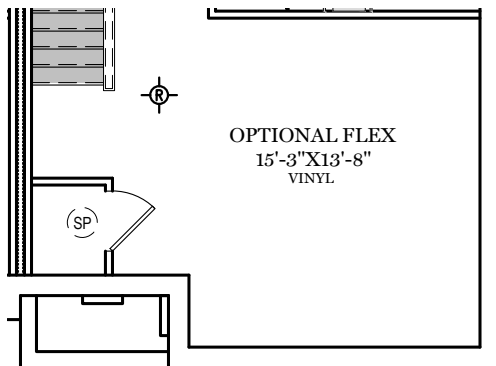

- = CARPETED AREA
- ⊕ = EXTERIOR RECEPTACLE
- ⊞ = CABLE T.V. OUTLET
- ⊙ = FLUSH MOUNT RECESSED-STYLE LIGHT
- ⊙ = CEILING LIGHT
- ⊞ = EXTERIOR HOSE BIBB

Lower Floor Plan - 83 sf

Living Floor Plan - 762 sf

Upper Floor Plan - 768 sf

LIME SPRING VILLAGE

ABERDEEN SEQUENCE "O"

ALL IMAGES ARE FOR ARTISTIC PURPOSES ONLY AND MAY CONTAIN ADDITIONAL FEATURES OR DESIGN OPTIONS NOT AVAILABLE ON ALL HOME PLANS AND IN ALL NEIGHBORHOODS. ROOM SIZE DIMENSIONS AND SQUARE FOOTAGES ARE APPROXIMATE. CONTACT SALES AGENT FOR MORE INFORMATION. TERMS AND CONDITIONS APPLY. [HTTPS://EGSTOLTZFUSHOMES.COM/TERMS-AND-CONDITIONS/](https://EGSTOLTZFUSHOMES.COM/TERMS-AND-CONDITIONS/)

- = CARPETED AREA
- ⊕ = FLUSH MOUNT RECESSED-STYLE LIGHT
- ⊕ = EXTERIOR RECEPTACLE
- ⊕ = CEILING LIGHT
- ⊕ = CABLE T.V. OUTLET
- ⊕ = EXTERIOR HOSE BIBB
- W/ELECTRICAL OUTLET

Lower Floor Plan - 83 sf

Living Floor Plan - 755 sf