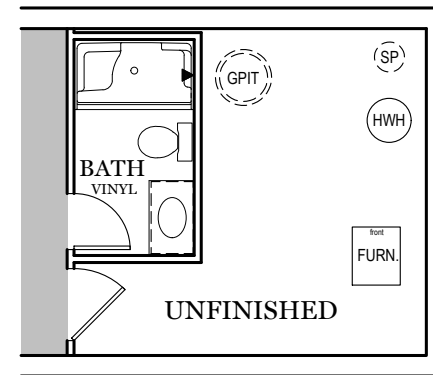

TRADITIONAL** FLOOR PLAN SHOWN

Foundation

"ASHFORD"

** TRADITIONAL FLOOR PLAN ONLY AVAILABLE IN SELECT COMMUNITIES

PDF LAST UPDATED 12/07/2021

■ = CARPETED AREA

OPTIONAL FINISHED POWDER ROOM (+36 SF)

OPTIONAL FINISHED BATHROOM (+51 SF)