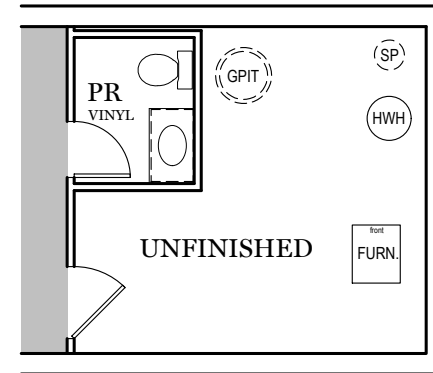

TRADITIONAL** FLOOR PLAN SHOWN

Foundation

"ASHFORD"

** TRADITIONAL FLOOR PLAN ONLY AVAILABLE IN SELECT COMMUNITIES

PDF LAST UPDATED 12/07/2021

■ = CARPETED AREA

OPTIONAL FINISHED POWDER ROOM (+36 SF)

OPTIONAL FINISHED BATHROOM (+51 SF)

ALL IMAGES ARE FOR ARTISTIC PURPOSES ONLY AND MAY CONTAIN ADDITIONAL FEATURES OR DESIGN OPTIONS NOT AVAILABLE ON ALL HOME PLANS AND IN ALL NEIGHBORHOODS. ROOM SIZE DIMENSIONS AND SQUARE FOOTAGES ARE APPROXIMATE. CONTACT SALES AGENT FOR MORE INFORMATION. TERMS AND CONDITIONS APPLY. [HTTPS://EGSTOLTZFUSHOMES.COM/TERMS-AND-CONDITIONS/](https://EGSTOLTZFUSHOMES.COM/TERMS-AND-CONDITIONS/)