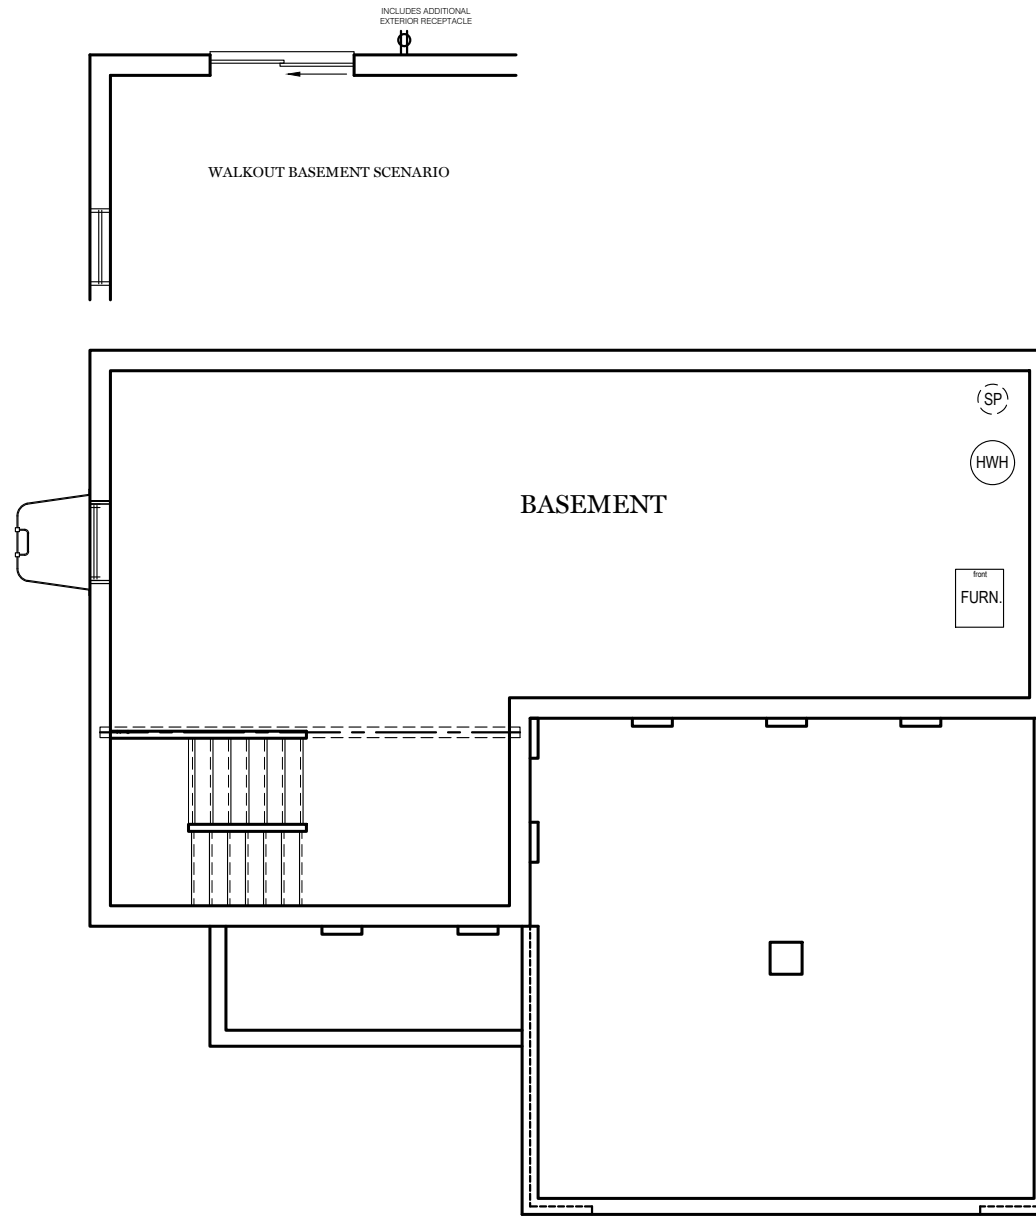

E.G.S. RESERVES THE RIGHT TO RELOCATE MECHANICALS AS REQ. BY SITE CONDITIONS

ALL IMAGES ARE FOR ARTISTIC PURPOSES ONLY AND MAY CONTAIN ADDITIONAL FEATURES OR DESIGN OPTIONS NOT AVAILABLE ON ALL HOME PLANS AND IN ALL NEIGHBORHOODS. ROOM SIZE DIMENSIONS AND SQUARE FOOTAGES ARE APPROXIMATE. CONTACT SALES AGENT FOR MORE INFORMATION. TERMS AND CONDITIONS APPLY. [HTTPS://EGSTOLTZFUSHOMES.COM/TERMS-AND-CONDITIONS/](https://EGSTOLTZFUSHOMES.COM/TERMS-AND-CONDITIONS/)

TRADITIONAL** FLOOR PLAN SHOWN

Foundation

"ASHFORD"

** TRADITIONAL FLOOR PLAN ONLY AVAILABLE IN SELECT COMMUNITIES

PDF LAST UPDATED 12/07/2021