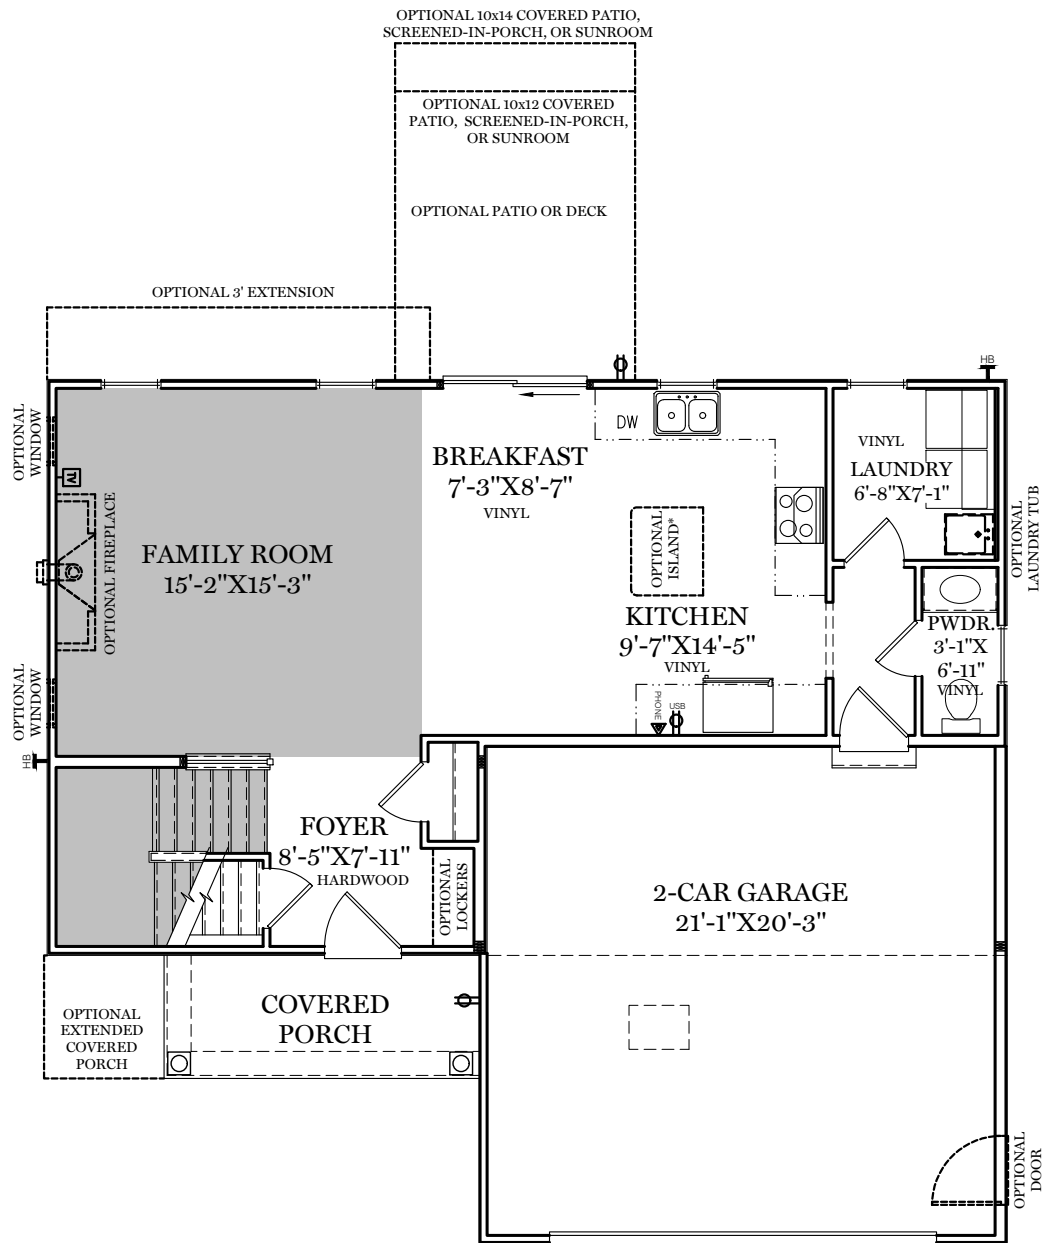

-  = CARPETED AREA
-  = CABLE T.V. ROUGH IN
-  = EXTERIOR RECEPTACLE
-  = RECEPTACLE WITH USB
-  = TELEPHONE OUTLET
-  = EXTERIOR HOSE BIBB

ALL IMAGES ARE FOR ARTISTIC PURPOSES ONLY AND MAY CONTAIN ADDITIONAL FEATURES OR DESIGN OPTIONS NOT AVAILABLE ON ALL HOME PLANS AND IN ALL NEIGHBORHOODS. ROOM SIZE DIMENSIONS AND SQUARE FOOTAGES ARE APPROXIMATE. CONTACT SALES AGENT FOR MORE INFORMATION. TERMS AND CONDITIONS APPLY. [HTTPS://EGSTOLTZFUSHOMES.COM/](https://EGSTOLTZFUSHOMES.COM/) TERMS-AND-CONDITIONS/

PDF LAST UPDATED 12/07/2021

- = CARPETED AREA
- Ⓜ = CABLE T.V. ROUGH IN

TRADITIONAL**, CLASSIC, & AMERICAN FLOOR PLAN SHOWN

2nd Floor Plan - 960 sf

"ASHFORD"

** TRADITIONAL FLOOR PLAN ONLY AVAILABLE IN SELECT COMMUNITIES