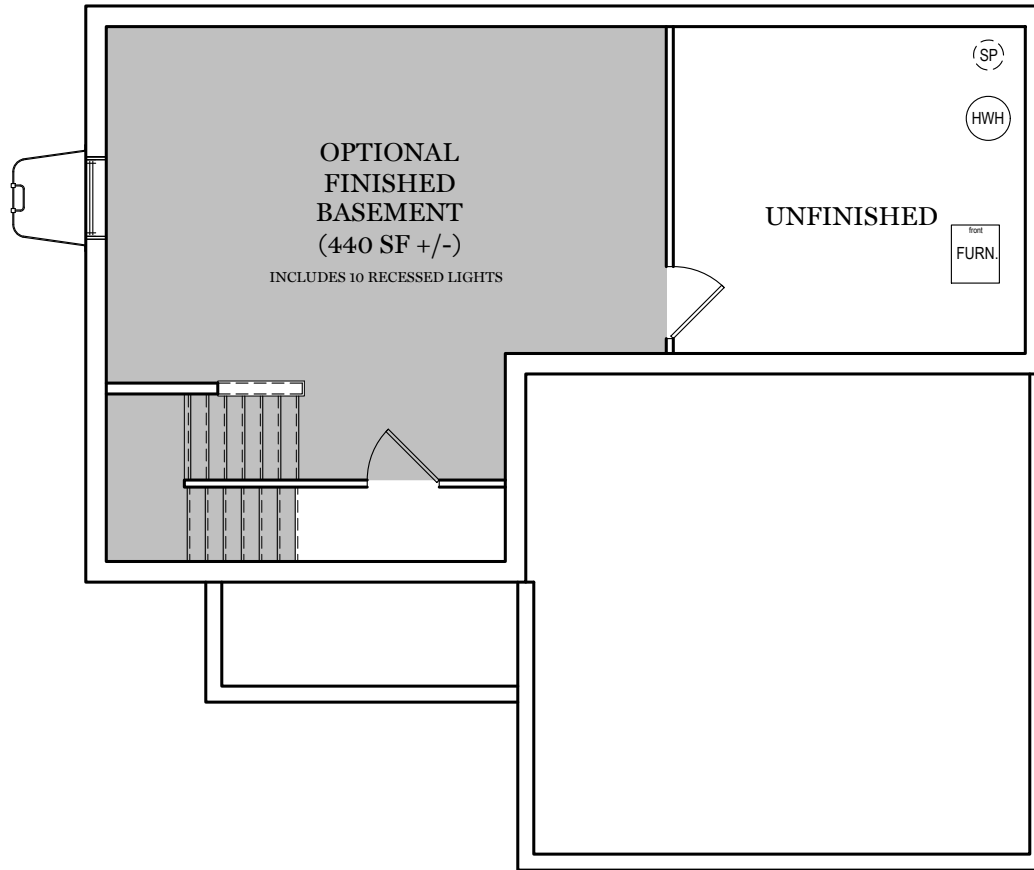

TRADITIONAL** FLOOR PLAN SHOWN

Foundation

"ASHFORD"

** TRADITIONAL FLOOR PLAN ONLY AVAILABLE IN SELECT COMMUNITIES

PDF LAST UPDATED 12/07/2021

■ = CARPETED AREA

OPTIONAL FINISHED POWDER ROOM (+36 SF)

OPTIONAL FINISHED BATHROOM (+51 SF)

ALL IMAGES ARE FOR ARTISTIC PURPOSES ONLY AND MAY CONTAIN ADDITIONAL FEATURES OR DESIGN OPTIONS NOT AVAILABLE ON ALL HOME PLANS AND IN ALL NEIGHBORHOODS. ROOM SIZE DIMENSIONS AND SQUARE FOOTAGES ARE APPROXIMATE. CONTACT SALES AGENT FOR MORE INFORMATION. TERMS AND CONDITIONS APPLY. [HTTPS://EGSTOLTZFUSHOMES.COM/TERMS-AND-CONDITIONS/](https://EGSTOLTZFUSHOMES.COM/TERMS-AND-CONDITIONS/)