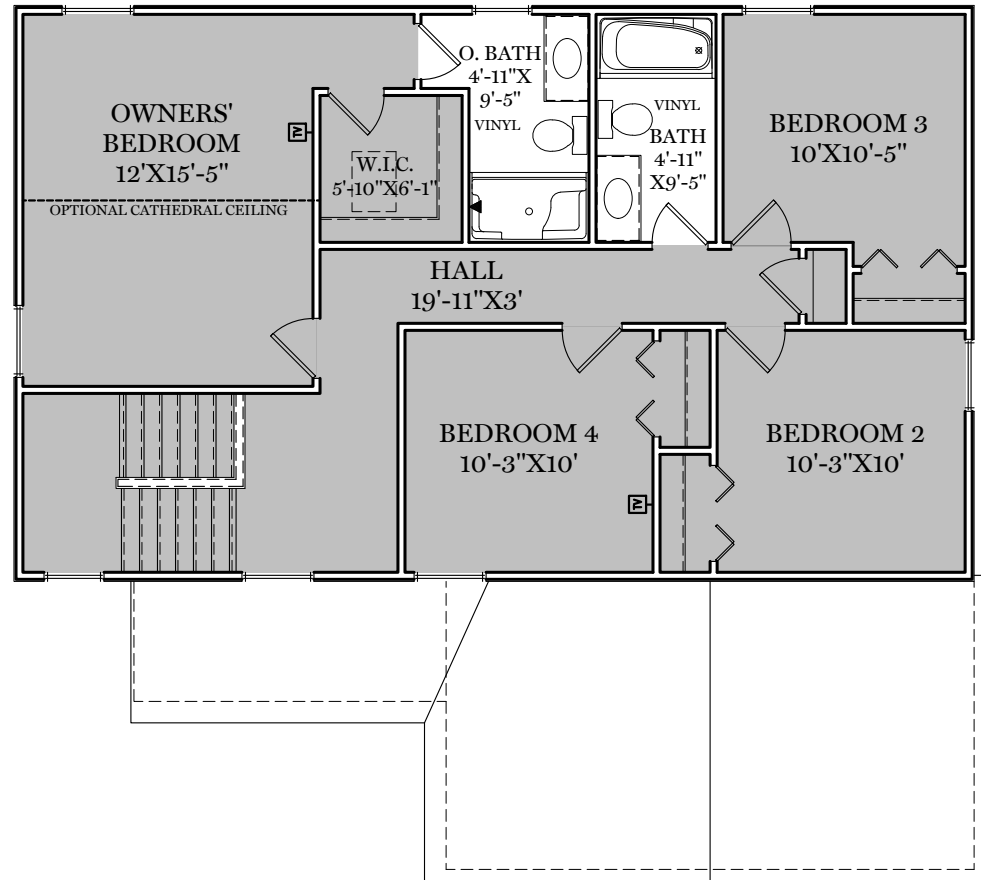

-  = CARPETED AREA
-  = CABLE T.V. ROUGH IN
-  = EXTERIOR RECEPTACLE
-  = RECEPTACLE WITH USB
-  = TELEPHONE OUTLET
-  = EXTERIOR HOSE BIBB

ALL IMAGES ARE FOR ARTISTIC PURPOSES ONLY AND MAY CONTAIN ADDITIONAL FEATURES OR DESIGN OPTIONS NOT AVAILABLE ON ALL HOME PLANS AND IN ALL NEIGHBORHOODS. ROOM SIZE DIMENSIONS AND SQUARE FOOTAGES ARE APPROXIMATE. CONTACT SALES AGENT FOR MORE INFORMATION. TERMS AND CONDITIONS APPLY. [HTTPS://EGSTOLTZFUSHOMES.COM/](https://EGSTOLTZFUSHOMES.COM/) TERMS-AND-CONDITIONS/

AMERICAN FLOOR PLAN

HERITAGE FLOOR PLAN

ALL IMAGES ARE FOR ARTISTIC PURPOSES ONLY AND MAY CONTAIN ADDITIONAL FEATURES OR DESIGN OPTIONS NOT AVAILABLE ON ALL HOME PLANS AND IN ALL NEIGHBORHOODS. ROOM SIZE DIMENSIONS AND SQUARE FOOTAGES ARE APPROXIMATE. CONTACT SALES AGENT FOR MORE INFORMATION. TERMS AND CONDITIONS APPLY. [HTTPS://EGSTOLTZFUSHOMES.COM/TERMS-AND-CONDITIONS/](https://EGSTOLTZFUSHOMES.COM/TERMS-AND-CONDITIONS/)

PDF LAST UPDATED 12/07/2021

- = CARPETED AREA
- Ⓜ = CABLE T.V. ROUGH IN

TRADITIONAL**, CLASSIC, & AMERICAN FLOOR PLAN SHOWN

2nd Floor Plan - 960 sf

"ASHFORD"

** TRADITIONAL FLOOR PLAN ONLY AVAILABLE IN SELECT COMMUNITIES