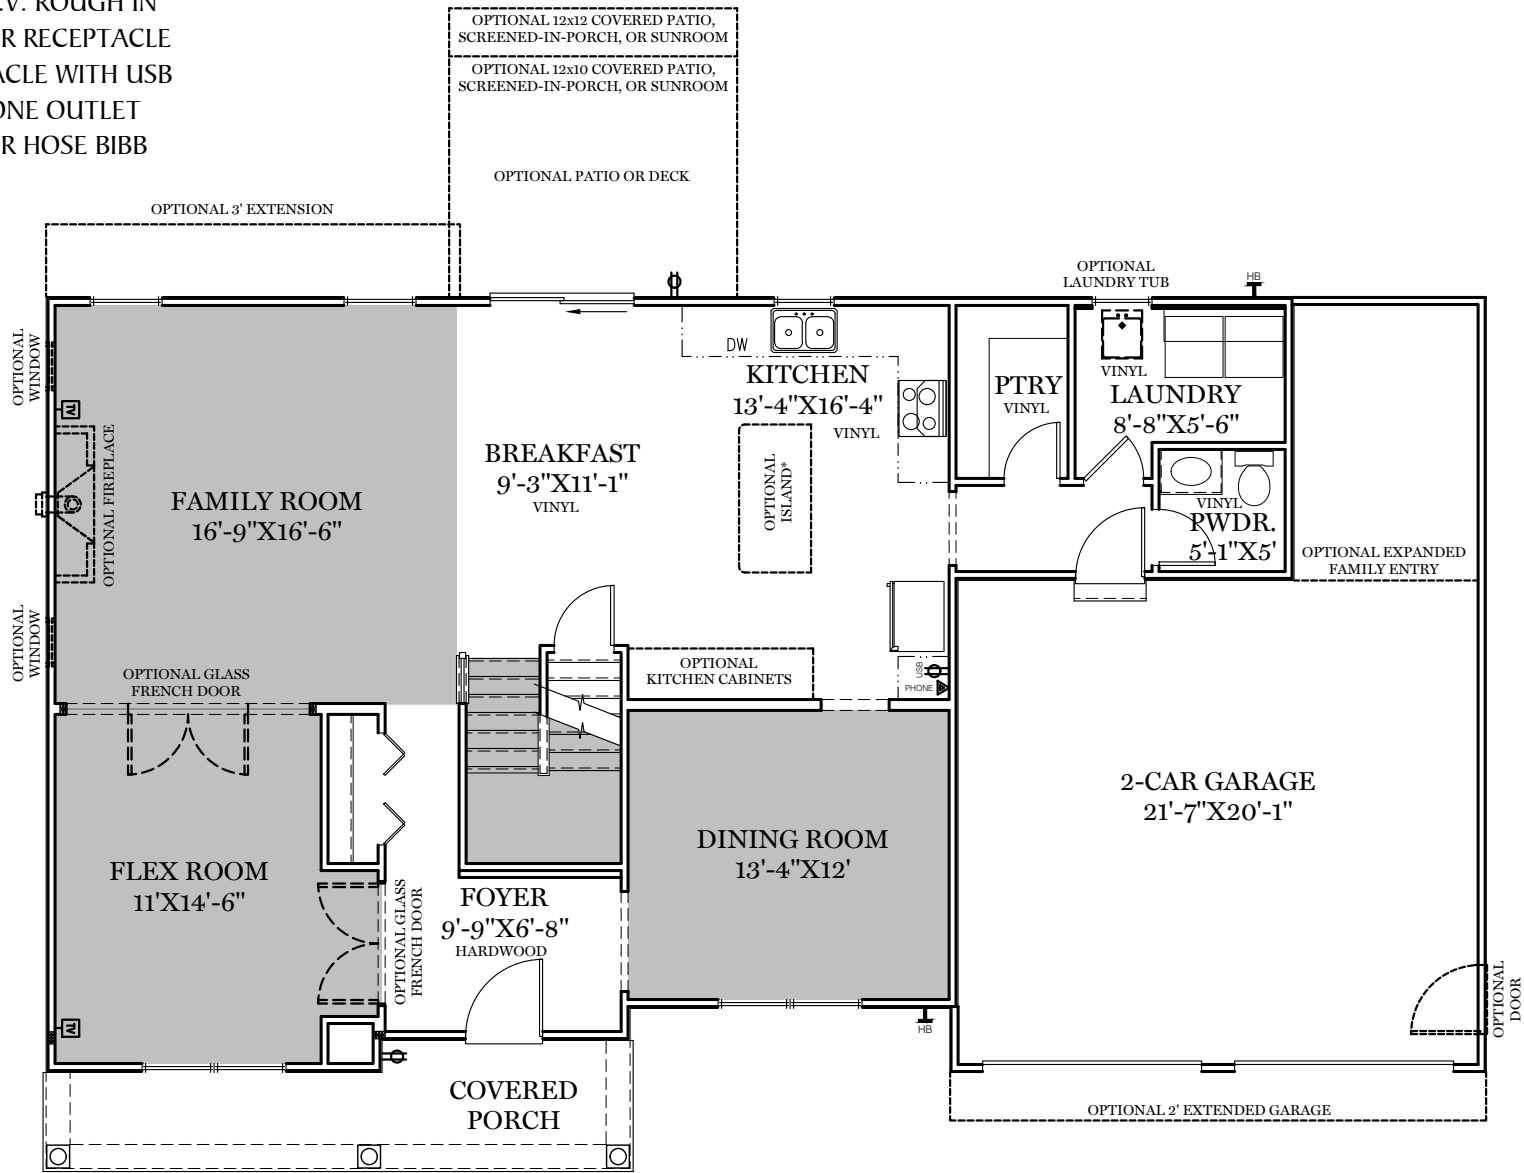

-  = CARPETED AREA
-  = CABLE T.V. ROUGH IN
-  = EXTERIOR RECEPTACLE
-  = RECEPTACLE WITH USB
-  = TELEPHONE OUTLET
-  = EXTERIOR HOSE BIBB

ALL IMAGES ARE FOR ARTISTIC PURPOSES ONLY AND MAY CONTAIN ADDITIONAL FEATURES OR DESIGN OPTIONS NOT AVAILABLE ON ALL HOME PLANS AND IN ALL NEIGHBORHOODS. ROOM SIZE DIMENSIONS AND SQUARE FOOTAGES ARE APPROXIMATE. CONTACT SALES AGENT FOR MORE INFORMATION. TERMS AND CONDITIONS APPLY. [HTTPS://EGSTOLTZFUSHOMES.COM/TERMS-AND-CONDITIONS/](https://EGSTOLTZFUSHOMES.COM/TERMS-AND-CONDITIONS/)

AMERICAN FLOOR PLAN

HERITAGE FLOOR PLAN

ALL IMAGES ARE FOR ARTISTIC PURPOSES ONLY AND MAY CONTAIN ADDITIONAL FEATURES OR DESIGN OPTIONS NOT AVAILABLE ON ALL HOME PLANS AND IN ALL NEIGHBORHOODS. ROOM SIZE DIMENSIONS AND SQUARE FOOTAGES ARE APPROXIMATE. CONTACT SALES AGENT FOR MORE INFORMATION. TERMS AND CONDITIONS APPLY. [HTTPS://EGSTOLTZFUSHOMES.COM/TERMS-AND-CONDITIONS/](https://EGSTOLTZFUSHOMES.COM/TERMS-AND-CONDITIONS/)

- = CARPETED AREA
- = CABLE T.V. ROUGH IN

TRADITIONAL** & CLASSIC FLOOR PLAN SHOWN
2nd Floor Plan - 1,281 sf
 "BRENTWOOD"

ALL IMAGES ARE FOR ARTISTIC PURPOSES ONLY AND MAY CONTAIN ADDITIONAL FEATURES OR DESIGN OPTIONS NOT AVAILABLE ON ALL HOME PLANS AND IN ALL NEIGHBORHOODS. ROOM SIZE DIMENSIONS AND SQUARE FOOTAGES ARE APPROXIMATE. CONTACT SALES AGENT FOR MORE INFORMATION. TERMS AND CONDITIONS APPLY. [HTTPS://EGSTOLTZFUSHOMES.COM/TERMS-AND-CONDITIONS/](https://EGSTOLTZFUSHOMES.COM/TERMS-AND-CONDITIONS/)