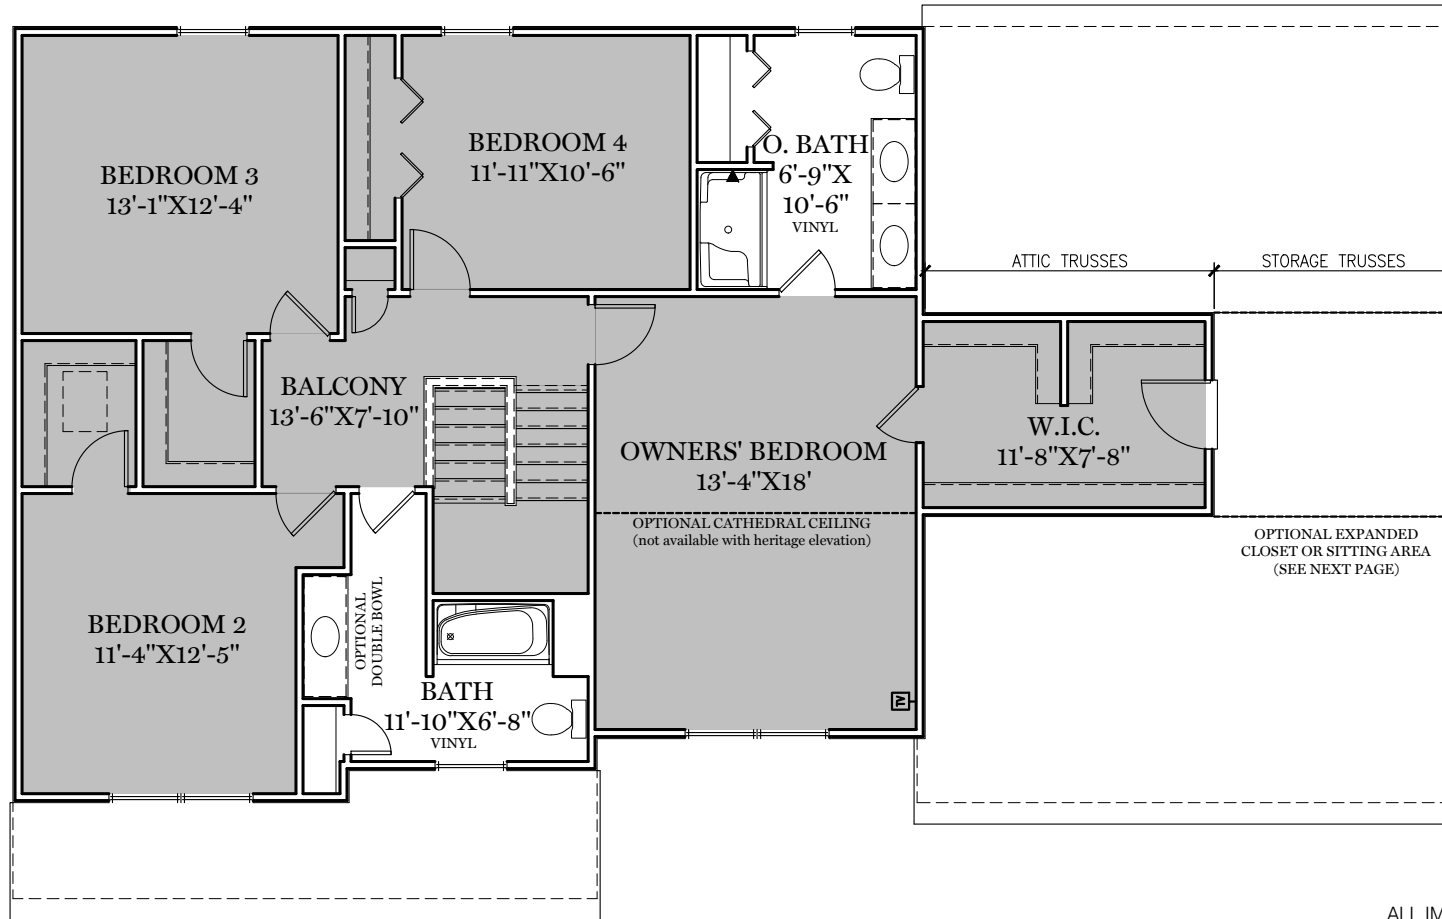

-  = CARPETED AREA
-  = CABLE T.V. ROUGH IN
-  = EXTERIOR RECEPTACLE
-  = RECEPTACLE WITH USB
-  = TELEPHONE OUTLET
-  = EXTERIOR HOSE BIBB

ALL IMAGES ARE FOR ARTISTIC PURPOSES ONLY AND MAY CONTAIN ADDITIONAL FEATURES OR DESIGN OPTIONS NOT AVAILABLE ON ALL HOME PLANS AND IN ALL NEIGHBORHOODS. ROOM SIZE DIMENSIONS AND SQUARE FOOTAGES ARE APPROXIMATE. CONTACT SALES AGENT FOR MORE INFORMATION. TERMS AND CONDITIONS APPLY. [HTTPS://EGSTOLTZFUSHOMES.COM/TERMS-AND-CONDITIONS/](https://EGSTOLTZFUSHOMES.COM/TERMS-AND-CONDITIONS/)

AMERICAN FLOOR PLAN

HERITAGE FLOOR PLAN

ALL IMAGES ARE FOR ARTISTIC PURPOSES ONLY AND MAY CONTAIN ADDITIONAL FEATURES OR DESIGN OPTIONS NOT AVAILABLE ON ALL HOME PLANS AND IN ALL NEIGHBORHOODS. ROOM SIZE DIMENSIONS AND SQUARE FOOTAGES ARE APPROXIMATE. CONTACT SALES AGENT FOR MORE INFORMATION. TERMS AND CONDITIONS APPLY. [HTTPS://EGSTOLTZFUSHOMES.COM/TERMS-AND-CONDITIONS/](https://EGSTOLTZFUSHOMES.COM/TERMS-AND-CONDITIONS/)

- = CARPETED AREA
- = CABLE T.V. ROUGH IN

TRADITIONAL** & CLASSIC FLOOR PLAN SHOWN
2nd Floor Plan - 1,281 sf
 "BRENTWOOD"

ALL IMAGES ARE FOR ARTISTIC PURPOSES ONLY AND MAY CONTAIN ADDITIONAL FEATURES OR DESIGN OPTIONS NOT AVAILABLE ON ALL HOME PLANS AND IN ALL NEIGHBORHOODS. ROOM SIZE DIMENSIONS AND SQUARE FOOTAGES ARE APPROXIMATE. CONTACT SALES AGENT FOR MORE INFORMATION. TERMS AND CONDITIONS APPLY. [HTTPS://EGSTOLTZFUSHOMES.COM/TERMS-AND-CONDITIONS/](https://EGSTOLTZFUSHOMES.COM/TERMS-AND-CONDITIONS/)