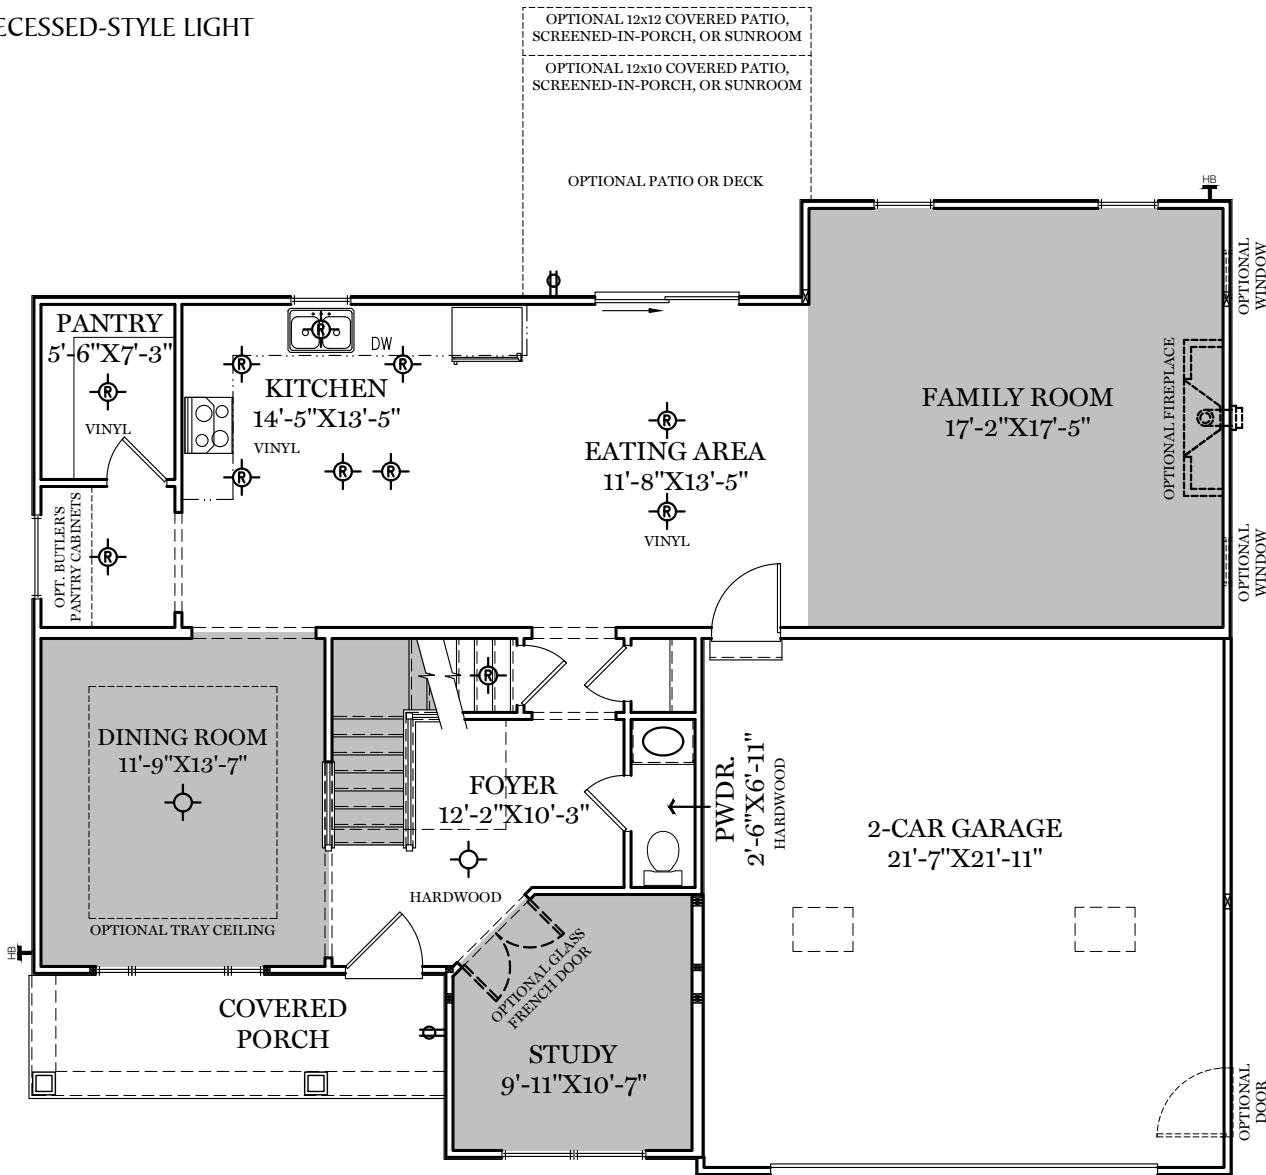

- = CARPETED AREA
- ⊕ = EXTERIOR RECEPTACLE
- HB ⊕ = EXTERIOR HOSE BIBB
- ⊕ = FLUSH MOUNT RECESSED-STYLE LIGHT
- ⊙ = CEILING LIGHT

ALL IMAGES ARE FOR ARTISTIC PURPOSES ONLY AND MAY CONTAIN ADDITIONAL FEATURES OR DESIGN OPTIONS NOT AVAILABLE ON ALL HOME PLANS AND IN ALL NEIGHBORHOODS. ROOM SIZE DIMENSIONS AND SQUARE FOOTAGES ARE APPROXIMATE. CONTACT SALES AGENT FOR MORE INFORMATION. TERMS AND CONDITIONS APPLY. [HTTPS://EGStoltzfusHomes.com/terms-and-conditions/](https://EGStoltzfusHomes.com/terms-and-conditions/)

■ = CARPETED AREA

⊗ = FLUSH MOUNT RECESSED-STYLE LIGHT

ALL IMAGES ARE FOR ARTISTIC PURPOSES ONLY AND MAY CONTAIN ADDITIONAL FEATURES OR DESIGN OPTIONS NOT AVAILABLE ON ALL HOME PLANS AND IN ALL NEIGHBORHOODS. ROOM SIZE DIMENSIONS AND SQUARE FOOTAGES ARE APPROXIMATE. CONTACT SALES AGENT FOR MORE INFORMATION. TERMS AND CONDITIONS APPLY. [HTTPS://EGSTOLTZFUSHOMES.COM/TERMS-AND-CONDITIONS/](https://EGSTOLTZFUSHOMES.COM/TERMS-AND-CONDITIONS/)

AMERICAN FLOOR PLAN

HERITAGE FLOOR PLAN

TRADITIONAL\*\* FLOOR PLAN SHOWN