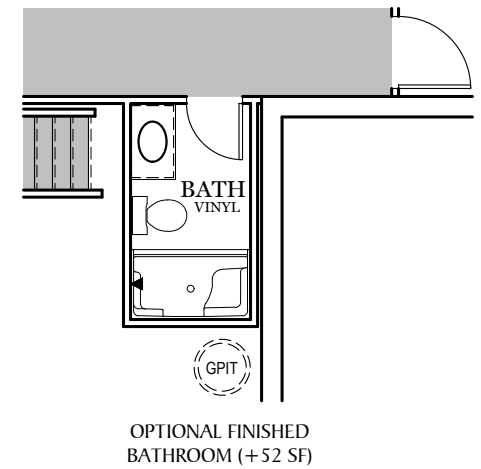

TRADITIONAL\*\* FLOOR PLAN SHOWN

# Foundation

"CAMBRIDGE"

\*\* TRADITIONAL FLOOR PLAN ONLY AVAILABLE IN SELECT COMMUNITIES

PDF LAST UPDATED 6/27/2024

■ = CARPETED AREA

⊗ = FLUSH MOUNT RECESSED-STYLE LIGHT

ALL IMAGES ARE FOR ARTISTIC PURPOSES ONLY AND MAY CONTAIN ADDITIONAL FEATURES OR DESIGN OPTIONS NOT AVAILABLE ON ALL HOME PLANS AND IN ALL NEIGHBORHOODS. ROOM SIZE DIMENSIONS AND SQUARE FOOTAGES ARE APPROXIMATE. CONTACT SALES AGENT FOR MORE INFORMATION. TERMS AND CONDITIONS APPLY. [HTTPS://EGSTOLTZFUSHOMES.COM/TERMS-AND-CONDITIONS/](https://EGSTOLTZFUSHOMES.COM/TERMS-AND-CONDITIONS/)