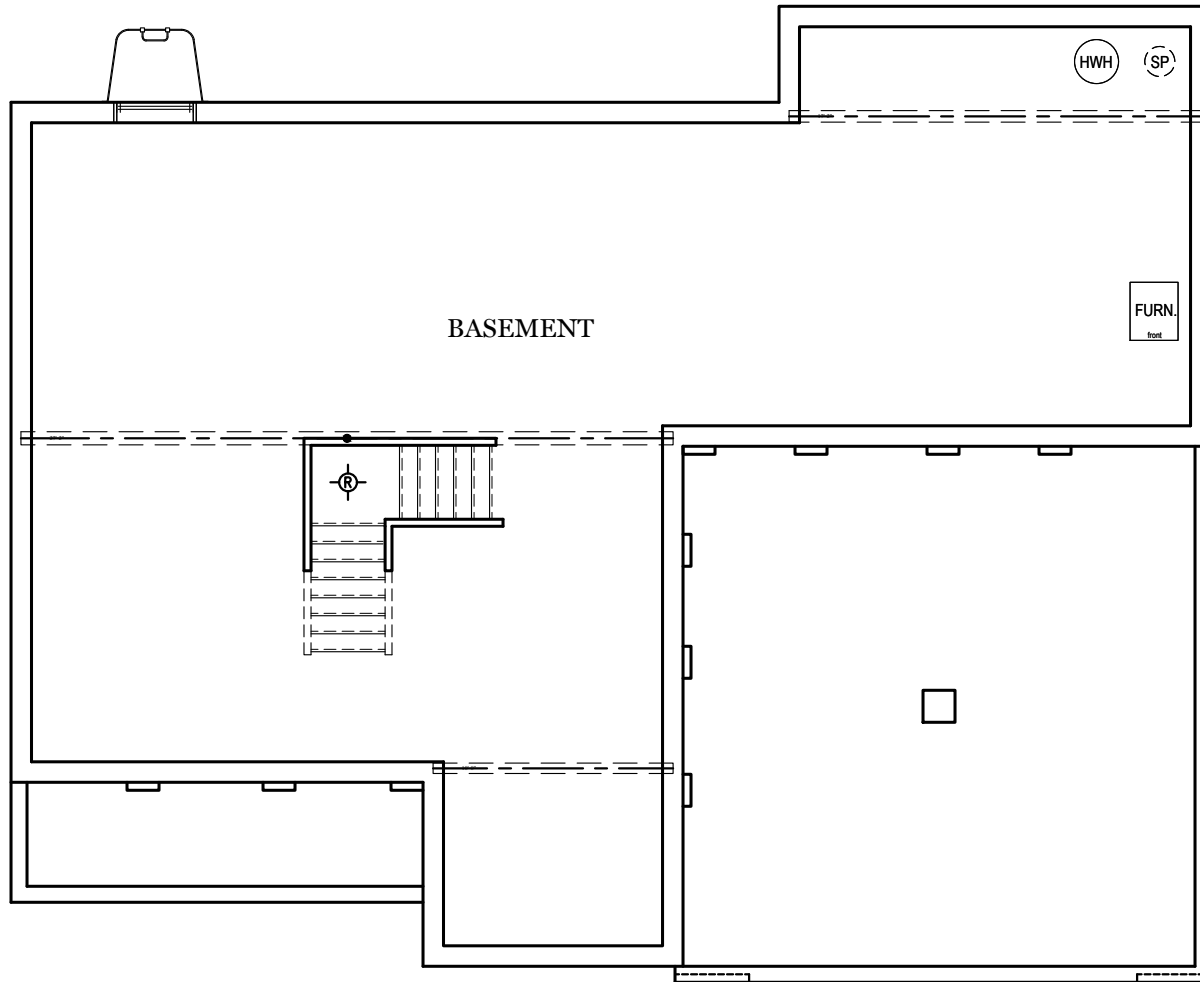

⊕ = FLUSH MOUNT RECESSED-STYLE LIGHT

E.G.S. RESERVES THE RIGHT TO RELOCATE MECHANICALS AS REQ. BY SITE CONDITIONS

ALL IMAGES ARE FOR ARTISTIC PURPOSES ONLY AND MAY CONTAIN ADDITIONAL FEATURES OR DESIGN OPTIONS NOT AVAILABLE ON ALL HOME PLANS AND IN ALL NEIGHBORHOODS. ROOM SIZE DIMENSIONS AND SQUARE FOOTAGES ARE APPROXIMATE. CONTACT SALES AGENT FOR MORE INFORMATION. TERMS AND CONDITIONS APPLY. [HTTPS://EGSTOLTZFUSHOMES.COM/TERMS-AND-CONDITIONS/](https://EGSTOLTZFUSHOMES.COM/TERMS-AND-CONDITIONS/)

TRADITIONAL** FLOOR PLAN SHOWN

Foundation

"CAMBRIDGE"

** TRADITIONAL FLOOR PLAN ONLY AVAILABLE IN SELECT COMMUNITIES

PDF LAST UPDATED 6/27/2024