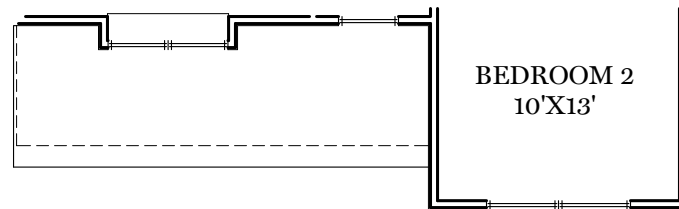

HERITAGE FLOOR PLAN

2nd Floor Plan

"CAMBRIDGE"

ALL IMAGES ARE FOR ARTISTIC PURPOSES ONLY AND MAY CONTAIN ADDITIONAL FEATURES OR DESIGN OPTIONS NOT AVAILABLE ON ALL HOME PLANS AND IN ALL NEIGHBORHOODS. ROOM SIZE DIMENSIONS AND SQUARE FOOTAGES ARE APPROXIMATE. CONTACT SALES AGENT FOR MORE INFORMATION. TERMS AND CONDITIONS APPLY. [HTTPS://EGSTOLTZFUSHOMES.COM/TERMS-AND-CONDITIONS/](https://egstoltzfushomes.com/terms-and-conditions/)

PDF LAST UPDATED 6/27/2024