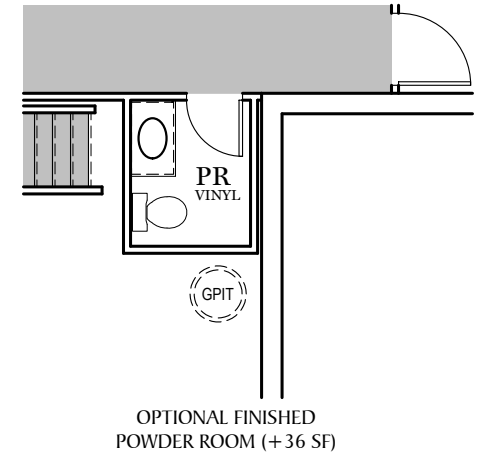

TRADITIONAL\*\* FLOOR PLAN SHOWN

# Foundation

"CAMBRIDGE"

\*\* TRADITIONAL FLOOR PLAN ONLY AVAILABLE IN SELECT COMMUNITIES

PDF LAST UPDATED 6/27/2024

■ = CARPETED AREA

⊗ = FLUSH MOUNT RECESSED-STYLE LIGHT

ALL IMAGES ARE FOR ARTISTIC PURPOSES ONLY AND MAY CONTAIN ADDITIONAL FEATURES OR DESIGN OPTIONS NOT AVAILABLE ON ALL HOME PLANS AND IN ALL NEIGHBORHOODS. ROOM SIZE DIMENSIONS AND SQUARE FOOTAGES ARE APPROXIMATE. CONTACT SALES AGENT FOR MORE INFORMATION. TERMS AND CONDITIONS APPLY. [HTTPS://EGSTOLTZFUSHOMES.COM/TERMS-AND-CONDITIONS/](https://EGSTOLTZFUSHOMES.COM/TERMS-AND-CONDITIONS/)