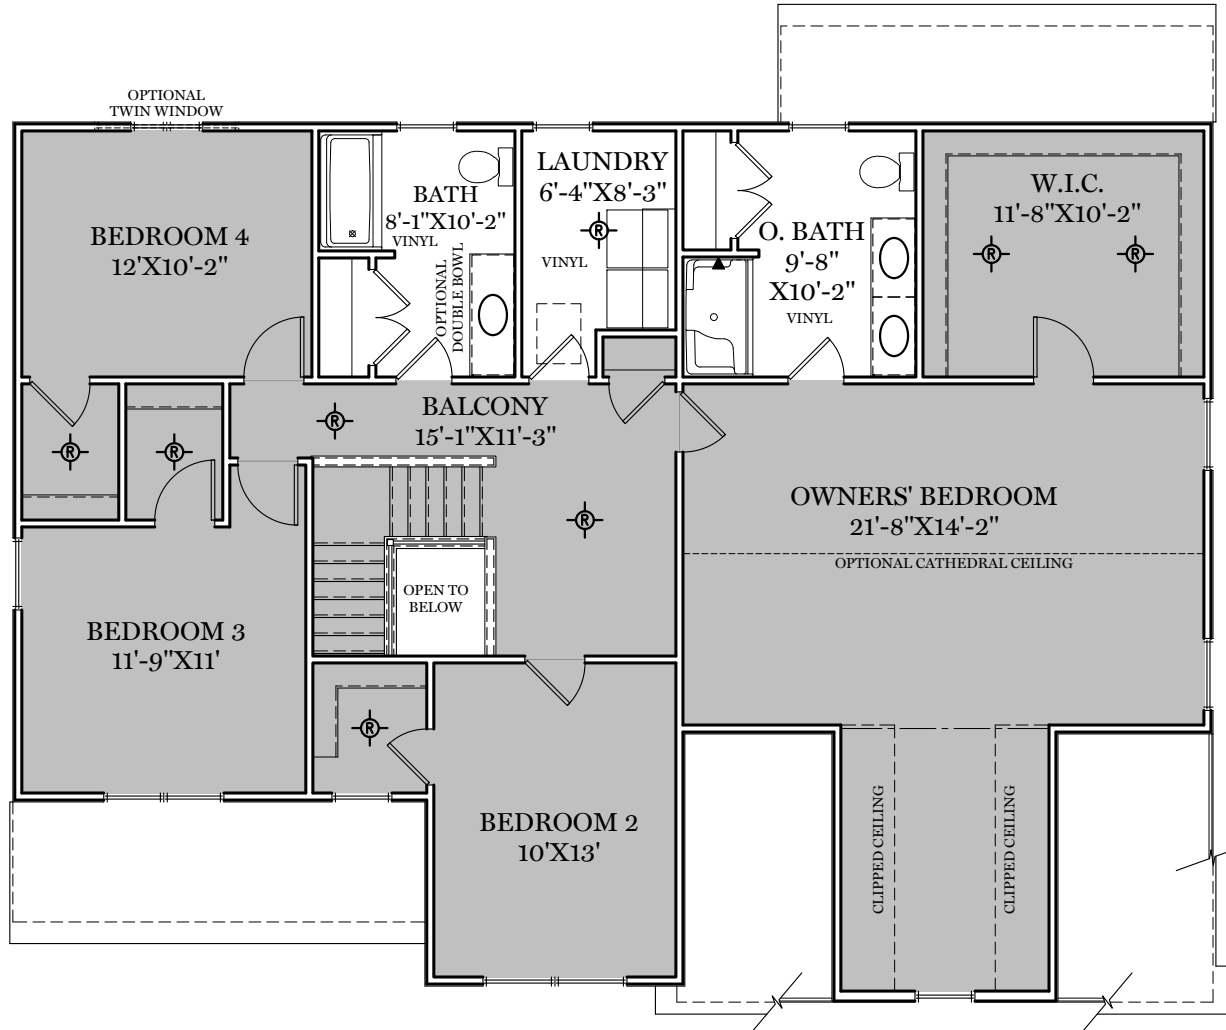

- = CARPETED AREA
- ⊕ = EXTERIOR RECEPTACLE
- HB ⊕ = EXTERIOR HOSE BIBB
- ⊕ = FLUSH MOUNT RECESSED-STYLE LIGHT
- ⊙ = CEILING LIGHT

ALL IMAGES ARE FOR ARTISTIC PURPOSES ONLY AND MAY CONTAIN ADDITIONAL FEATURES OR DESIGN OPTIONS NOT AVAILABLE ON ALL HOME PLANS AND IN ALL NEIGHBORHOODS. ROOM SIZE DIMENSIONS AND SQUARE FOOTAGES ARE APPROXIMATE. CONTACT SALES AGENT FOR MORE INFORMATION. TERMS AND CONDITIONS APPLY. [HTTPS://EGStoltzfusHomes.com/terms-and-conditions/](https://EGStoltzfusHomes.com/terms-and-conditions/)

AMERICAN FLOOR PLAN

HERITAGE FLOOR PLAN

ALL IMAGES ARE FOR ARTISTIC PURPOSES ONLY AND MAY CONTAIN ADDITIONAL FEATURES OR DESIGN OPTIONS NOT AVAILABLE ON ALL HOME PLANS AND IN ALL NEIGHBORHOODS. ROOM SIZE DIMENSIONS AND SQUARE FOOTAGES ARE APPROXIMATE. CONTACT SALES AGENT FOR MORE INFORMATION. TERMS AND CONDITIONS APPLY. [HTTPS://EGSTOLTZFUSHOMES.COM/TERMS-AND-CONDITIONS/](https://EGSTOLTZFUSHOMES.COM/TERMS-AND-CONDITIONS/)

■ = CARPETED AREA

⊗ = FLUSH MOUNT RECESSED-STYLE LIGHT

ALL IMAGES ARE FOR ARTISTIC PURPOSES ONLY AND MAY CONTAIN ADDITIONAL FEATURES OR DESIGN OPTIONS NOT AVAILABLE ON ALL HOME PLANS AND IN ALL NEIGHBORHOODS. ROOM SIZE DIMENSIONS AND SQUARE FOOTAGES ARE APPROXIMATE. CONTACT SALES AGENT FOR MORE INFORMATION. TERMS AND CONDITIONS APPLY. [HTTPS://EGSTOLTZFUSHOMES.COM/TERMS-AND-CONDITIONS/](https://EGSTOLTZFUSHOMES.COM/TERMS-AND-CONDITIONS/)

TRADITIONAL\*\* FLOOR PLAN SHOWN