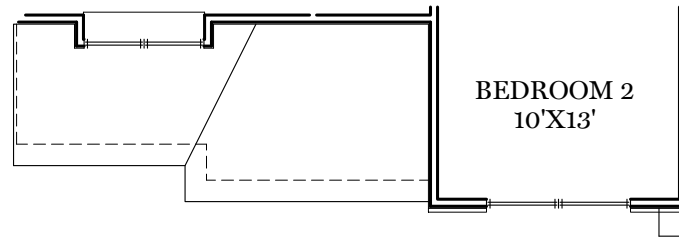

- = CARPETED AREA
- ⊕ = EXTERIOR RECEPTACLE
- HB ⊕ = EXTERIOR HOSE BIBB
- ⊕ = FLUSH MOUNT RECESSED-STYLE LIGHT
- ⊙ = CEILING LIGHT

ALL IMAGES ARE FOR ARTISTIC PURPOSES ONLY AND MAY CONTAIN ADDITIONAL FEATURES OR DESIGN OPTIONS NOT AVAILABLE ON ALL HOME PLANS AND IN ALL NEIGHBORHOODS. ROOM SIZE DIMENSIONS AND SQUARE FOOTAGES ARE APPROXIMATE. CONTACT SALES AGENT FOR MORE INFORMATION. TERMS AND CONDITIONS APPLY. [HTTPS://EGStoltzfusHomes.com/terms-and-conditions/](https://EGStoltzfusHomes.com/terms-and-conditions/)

■ = CARPETED AREA

⊗ = FLUSH MOUNT RECESSED-STYLE LIGHT

ALL IMAGES ARE FOR ARTISTIC PURPOSES ONLY AND MAY CONTAIN ADDITIONAL FEATURES OR DESIGN OPTIONS NOT AVAILABLE ON ALL HOME PLANS AND IN ALL NEIGHBORHOODS. ROOM SIZE DIMENSIONS AND SQUARE FOOTAGES ARE APPROXIMATE. CONTACT SALES AGENT FOR MORE INFORMATION. TERMS AND CONDITIONS APPLY. [HTTPS://EGSTOLTZFUSHOMES.COM/TERMS-AND-CONDITIONS/](https://EGSTOLTZFUSHOMES.COM/TERMS-AND-CONDITIONS/)