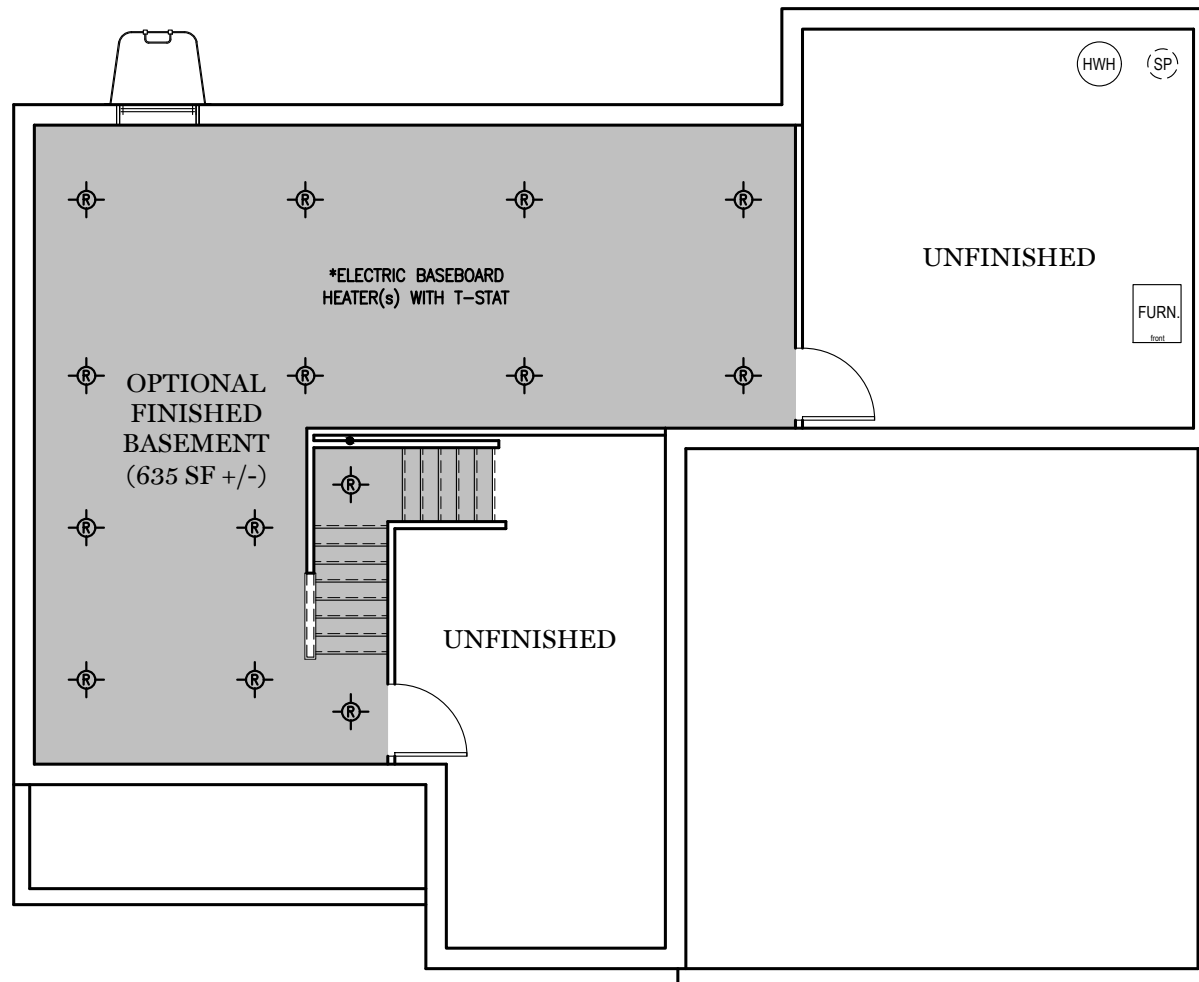

TRADITIONAL\*\* FLOOR PLAN SHOWN

# Foundation

"CAMBRIDGE"

\*\* TRADITIONAL FLOOR PLAN ONLY AVAILABLE IN SELECT COMMUNITIES

PDF LAST UPDATED 6/27/2024

■ = CARPETED AREA

⊗ = FLUSH MOUNT RECESSED-STYLE LIGHT

ALL IMAGES ARE FOR ARTISTIC PURPOSES ONLY AND MAY CONTAIN ADDITIONAL FEATURES OR DESIGN OPTIONS NOT AVAILABLE ON ALL HOME PLANS AND IN ALL NEIGHBORHOODS. ROOM SIZE DIMENSIONS AND SQUARE FOOTAGES ARE APPROXIMATE. CONTACT SALES AGENT FOR MORE INFORMATION. TERMS AND CONDITIONS APPLY. [HTTPS://EGSTOLTZFUSHOMES.COM/TERMS-AND-CONDITIONS/](https://EGSTOLTZFUSHOMES.COM/TERMS-AND-CONDITIONS/)