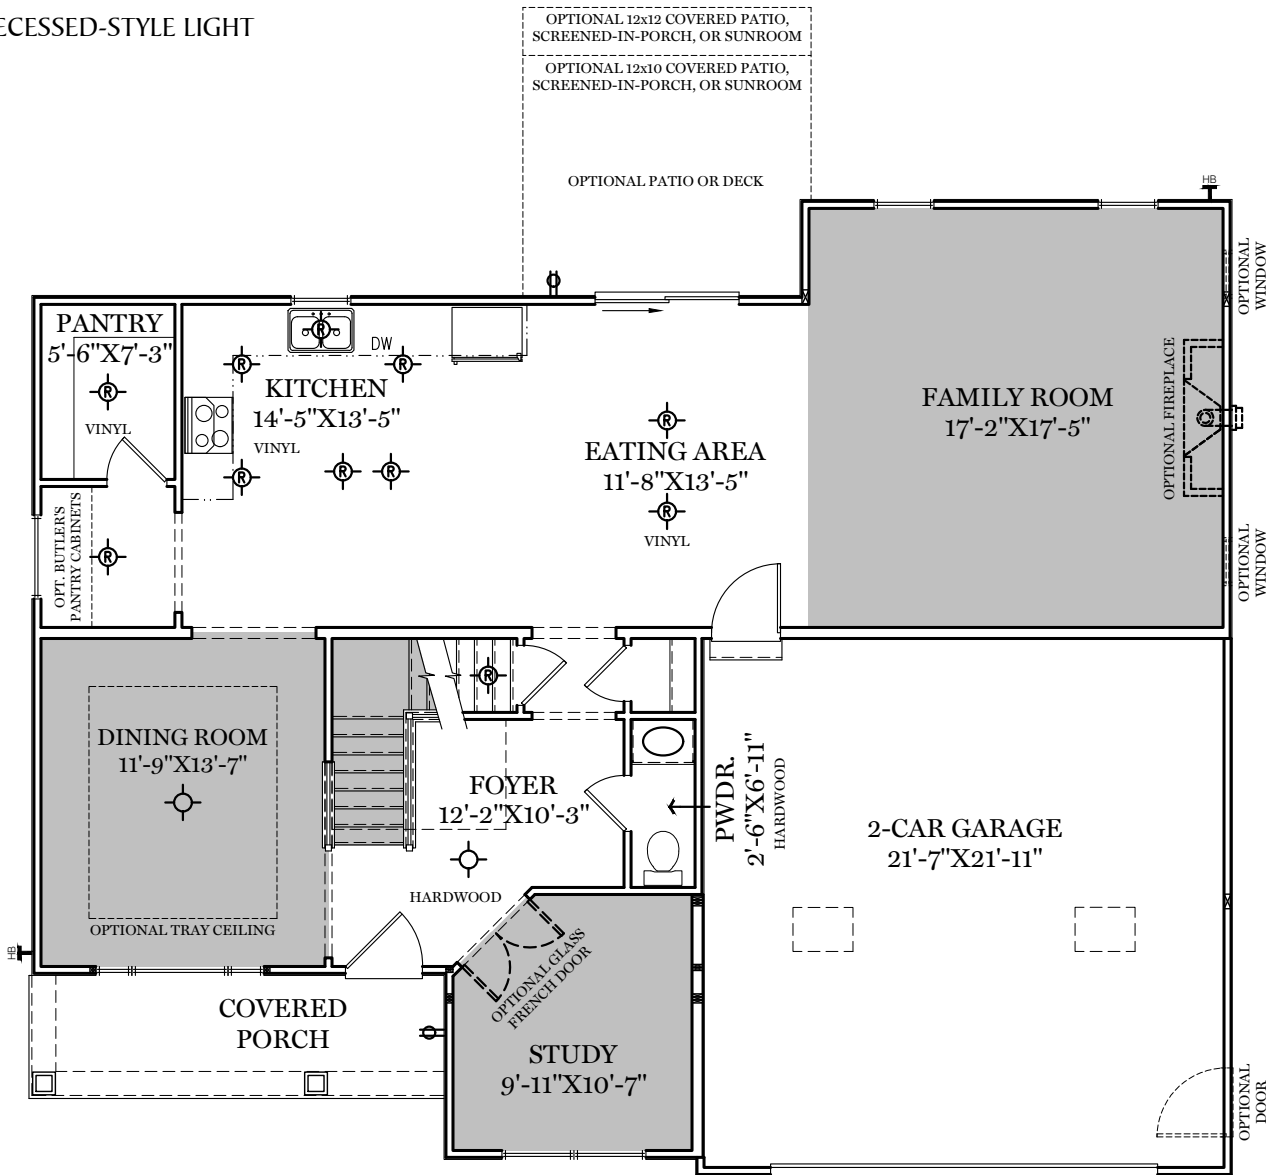

- = CARPETED AREA
- ⊕ = EXTERIOR RECEPTACLE
- HB ⊕ = EXTERIOR HOSE BIBB
- ⊕ (with R) = FLUSH MOUNT RECESSED-STYLE LIGHT
- ⊕ (with circle) = CEILING LIGHT

ALL IMAGES ARE FOR ARTISTIC PURPOSES ONLY AND MAY CONTAIN ADDITIONAL FEATURES OR DESIGN OPTIONS NOT AVAILABLE ON ALL HOME PLANS AND IN ALL NEIGHBORHOODS. ROOM SIZE DIMENSIONS AND SQUARE FOOTAGES ARE APPROXIMATE. CONTACT SALES AGENT FOR MORE INFORMATION. TERMS AND CONDITIONS APPLY. [HTTPS://EGStoltzfusHomes.com/terms-and-conditions/](https://EGStoltzfusHomes.com/terms-and-conditions/)

AMERICAN FLOOR PLAN

HERITAGE FLOOR PLAN

1st Floor Plan

"CAMBRIDGE"

ALL IMAGES ARE FOR ARTISTIC PURPOSES ONLY AND MAY CONTAIN ADDITIONAL FEATURES OR DESIGN OPTIONS NOT AVAILABLE ON ALL HOME PLANS AND IN ALL NEIGHBORHOODS. ROOM SIZE DIMENSIONS AND SQUARE FOOTAGES ARE APPROXIMATE. CONTACT SALES AGENT FOR MORE INFORMATION. TERMS AND CONDITIONS APPLY. [HTTPS://EGSTOLTZFUSHOMES.COM/TERMS-AND-CONDITIONS/](https://EGSTOLTZFUSHOMES.COM/TERMS-AND-CONDITIONS/)

■ = CARPETED AREA

⊗ = FLUSH MOUNT RECESSED-STYLE LIGHT

ALL IMAGES ARE FOR ARTISTIC PURPOSES ONLY AND MAY CONTAIN ADDITIONAL FEATURES OR DESIGN OPTIONS NOT AVAILABLE ON ALL HOME PLANS AND IN ALL NEIGHBORHOODS. ROOM SIZE DIMENSIONS AND SQUARE FOOTAGES ARE APPROXIMATE. CONTACT SALES AGENT FOR MORE INFORMATION. TERMS AND CONDITIONS APPLY. [HTTPS://EGSTOLTZFUSHOMES.COM/TERMS-AND-CONDITIONS/](https://EGSTOLTZFUSHOMES.COM/TERMS-AND-CONDITIONS/)