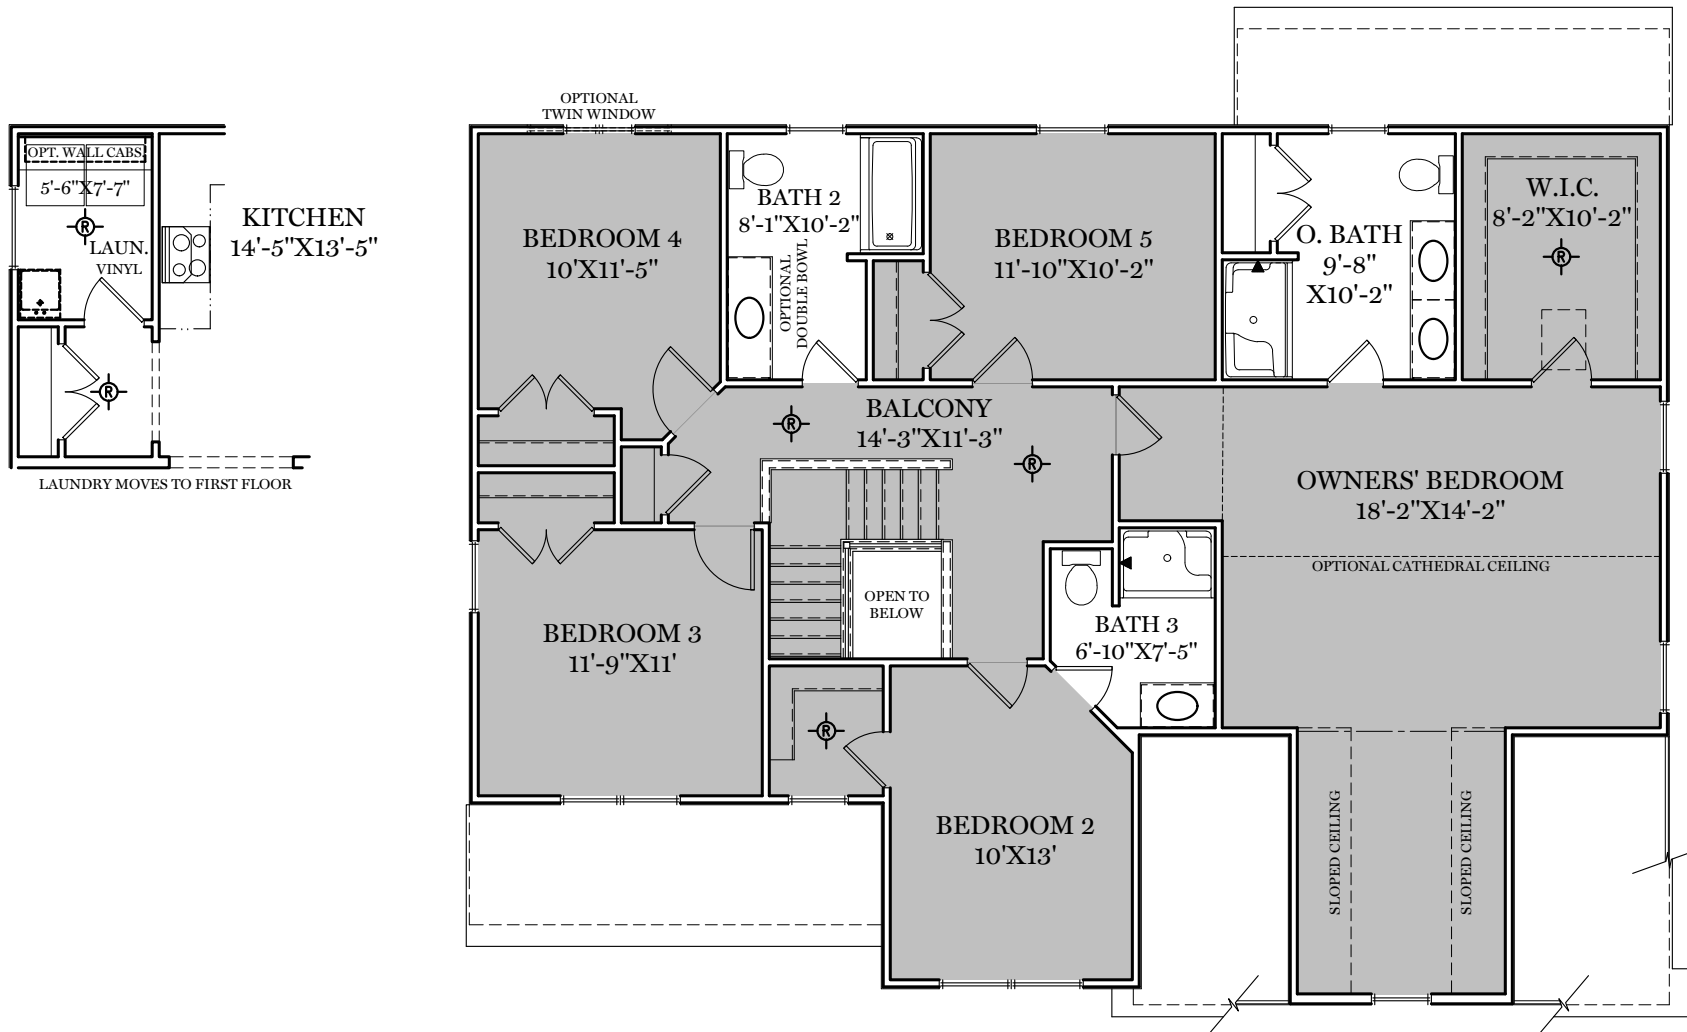

■ = CARPETED AREA

⊗ = FLUSH MOUNT RECESSED-STYLE LIGHT

ALL IMAGES ARE FOR ARTISTIC PURPOSES ONLY AND MAY CONTAIN ADDITIONAL FEATURES OR DESIGN OPTIONS NOT AVAILABLE ON ALL HOME PLANS AND IN ALL NEIGHBORHOODS. ROOM SIZE DIMENSIONS AND SQUARE FOOTAGES ARE APPROXIMATE. CONTACT SALES AGENT FOR MORE INFORMATION. TERMS AND CONDITIONS APPLY. [HTTPS://EGSTOLTZFUSHOMES.COM/TERMS-AND-CONDITIONS/](https://EGSTOLTZFUSHOMES.COM/TERMS-AND-CONDITIONS/)