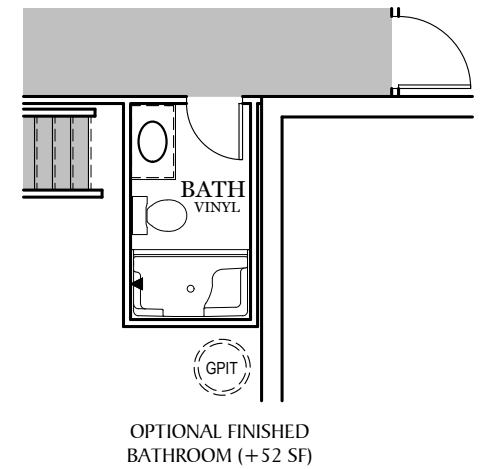

TRADITIONAL** FLOOR PLAN SHOWN

Foundation

"CAMBRIDGE"

** TRADITIONAL FLOOR PLAN ONLY AVAILABLE IN SELECT COMMUNITIES

PDF LAST UPDATED 8/16/2024

■ = CARPETED AREA

⊗ = FLUSH MOUNT RECESSED-STYLE LIGHT

ALL IMAGES ARE FOR ARTISTIC PURPOSES ONLY AND MAY CONTAIN ADDITIONAL FEATURES OR DESIGN OPTIONS NOT AVAILABLE ON ALL HOME PLANS AND IN ALL NEIGHBORHOODS. ROOM SIZE DIMENSIONS AND SQUARE FOOTAGES ARE APPROXIMATE. CONTACT SALES AGENT FOR MORE INFORMATION. TERMS AND CONDITIONS APPLY. [HTTPS://EGSTOLTZFUSHOMES.COM/TERMS-AND-CONDITIONS/](https://EGSTOLTZFUSHOMES.COM/TERMS-AND-CONDITIONS/)