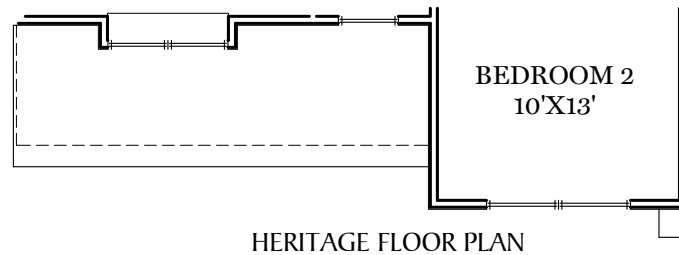

HERITAGE FLOOR PLAN

2nd Floor Plan

"CAMBRIDGE"

ALL IMAGES ARE FOR ARTISTIC PURPOSES ONLY AND MAY CONTAIN ADDITIONAL FEATURES OR DESIGN OPTIONS NOT AVAILABLE ON ALL HOME PLANS AND IN ALL NEIGHBORHOODS. ROOM SIZE DIMENSIONS AND SQUARE FOOTAGES ARE APPROXIMATE. CONTACT SALES AGENT FOR MORE INFORMATION. TERMS AND CONDITIONS APPLY. [HTTPS://EGSTOLTZFUSHOMES.COM/TERMS-AND-CONDITIONS/](https://EGSTOLTZFUSHOMES.COM/TERMS-AND-CONDITIONS/)