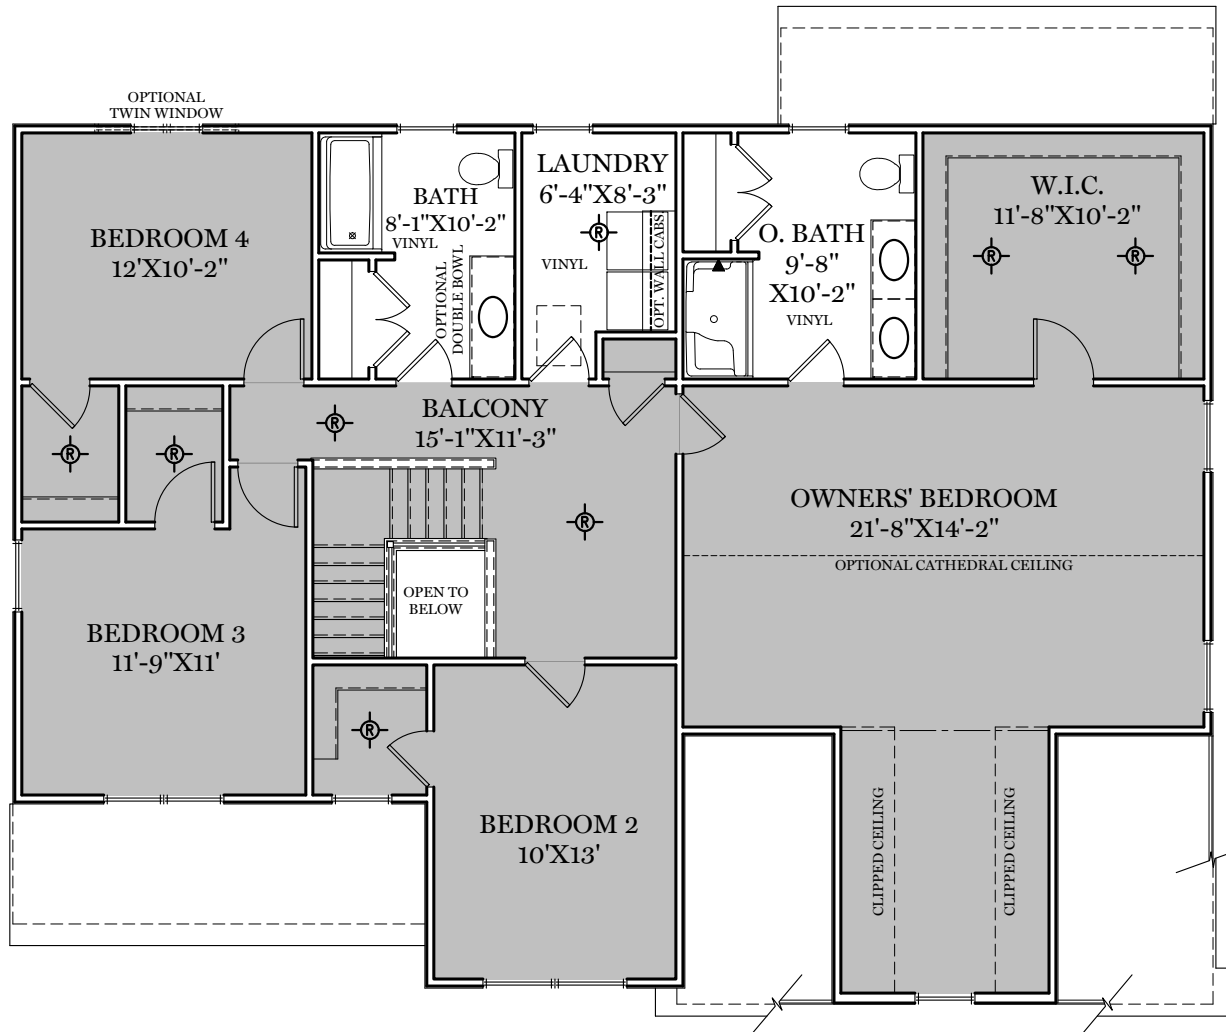

- = CARPETED AREA
- ⊕ = EXTERIOR RECEPTACLE
- HB ⊕ = EXTERIOR HOSE BIBB
- ⊕ (with R) = FLUSH MOUNT RECESSED-STYLE LIGHT
- ⊕ (with circle) = CEILING LIGHT

ALL IMAGES ARE FOR ARTISTIC PURPOSES ONLY AND MAY CONTAIN ADDITIONAL FEATURES OR DESIGN OPTIONS NOT AVAILABLE ON ALL HOME PLANS AND IN ALL NEIGHBORHOODS. ROOM SIZE DIMENSIONS AND SQUARE FOOTAGES ARE APPROXIMATE. CONTACT SALES AGENT FOR MORE INFORMATION. TERMS AND CONDITIONS APPLY. [HTTPS://EGStoltzfusHomes.com/terms-and-conditions/](https://EGStoltzfusHomes.com/terms-and-conditions/)

AMERICAN FLOOR PLAN

HERITAGE FLOOR PLAN

1st Floor Plan

"CAMBRIDGE"

ALL IMAGES ARE FOR ARTISTIC PURPOSES ONLY AND MAY CONTAIN ADDITIONAL FEATURES OR DESIGN OPTIONS NOT AVAILABLE ON ALL HOME PLANS AND IN ALL NEIGHBORHOODS. ROOM SIZE DIMENSIONS AND SQUARE FOOTAGES ARE APPROXIMATE. CONTACT SALES AGENT FOR MORE INFORMATION. TERMS AND CONDITIONS APPLY. [HTTPS://EGSTOLTZFUSHOMES.COM/TERMS-AND-CONDITIONS/](https://EGSTOLTZFUSHOMES.COM/TERMS-AND-CONDITIONS/)

■ = CARPETED AREA

⊗ = FLUSH MOUNT RECESSED-STYLE LIGHT

ALL IMAGES ARE FOR ARTISTIC PURPOSES ONLY AND MAY CONTAIN ADDITIONAL FEATURES OR DESIGN OPTIONS NOT AVAILABLE ON ALL HOME PLANS AND IN ALL NEIGHBORHOODS. ROOM SIZE DIMENSIONS AND SQUARE FOOTAGES ARE APPROXIMATE. CONTACT SALES AGENT FOR MORE INFORMATION. TERMS AND CONDITIONS APPLY. [HTTPS://EGSTOLTZFUSHOMES.COM/TERMS-AND-CONDITIONS/](https://EGSTOLTZFUSHOMES.COM/TERMS-AND-CONDITIONS/)