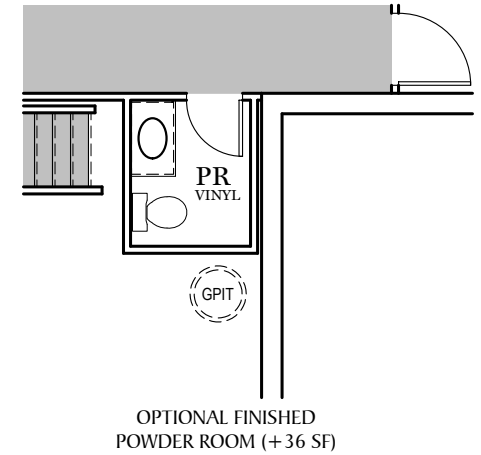

TRADITIONAL** FLOOR PLAN SHOWN

Foundation

"CAMBRIDGE"

** TRADITIONAL FLOOR PLAN ONLY AVAILABLE IN SELECT COMMUNITIES

PDF LAST UPDATED 8/16/2024

■ = CARPETED AREA

⊗ = FLUSH MOUNT RECESSED-STYLE LIGHT

ALL IMAGES ARE FOR ARTISTIC PURPOSES ONLY AND MAY CONTAIN ADDITIONAL FEATURES OR DESIGN OPTIONS NOT AVAILABLE ON ALL HOME PLANS AND IN ALL NEIGHBORHOODS. ROOM SIZE DIMENSIONS AND SQUARE FOOTAGES ARE APPROXIMATE. CONTACT SALES AGENT FOR MORE INFORMATION. TERMS AND CONDITIONS APPLY. [HTTPS://EGSTOLTZFUSHOMES.COM/TERMS-AND-CONDITIONS/](https://EGSTOLTZFUSHOMES.COM/TERMS-AND-CONDITIONS/)

TRADITIONAL ELEVATION**

CLASSIC ELEVATION

Elevations

"CAMBRIDGE"

ALL IMAGES ARE FOR ARTISTIC PURPOSES ONLY AND MAY CONTAIN ADDITIONAL FEATURES OR DESIGN OPTIONS NOT AVAILABLE ON ALL HOME PLANS AND IN ALL NEIGHBORHOODS. ROOM SIZE DIMENSIONS AND SQUARE FOOTAGES ARE APPROXIMATE. CONTACT SALES AGENT FOR MORE INFORMATION. TERMS AND CONDITIONS APPLY. [HTTPS://EGSTOLTZFUSHOMES.COM/TERMS-AND-CONDITIONS/](https://EGSTOLTZFUSHOMES.COM/TERMS-AND-CONDITIONS/)