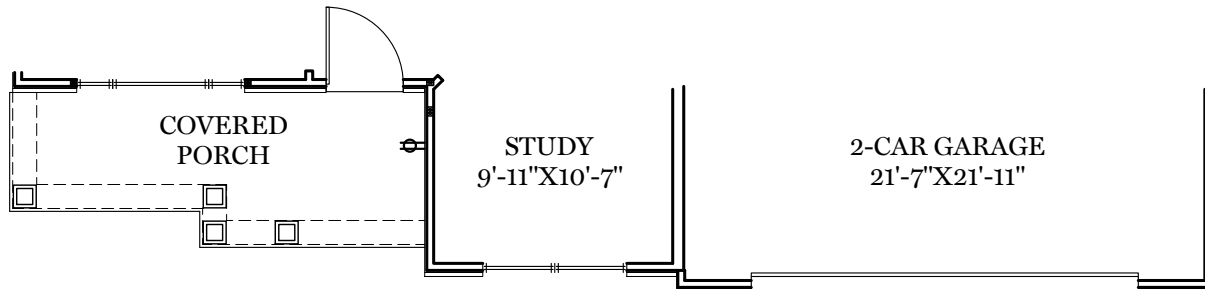

- = CARPETED AREA
- ⊕ = EXTERIOR RECEPTACLE
- HB ⊕ = EXTERIOR HOSE BIBB
- ⊕ (with R) = FLUSH MOUNT RECESSED-STYLE LIGHT
- ⊕ (with circle) = CEILING LIGHT

ALL IMAGES ARE FOR ARTISTIC PURPOSES ONLY AND MAY CONTAIN ADDITIONAL FEATURES OR DESIGN OPTIONS NOT AVAILABLE ON ALL HOME PLANS AND IN ALL NEIGHBORHOODS. ROOM SIZE DIMENSIONS AND SQUARE FOOTAGES ARE APPROXIMATE. CONTACT SALES AGENT FOR MORE INFORMATION. TERMS AND CONDITIONS APPLY. [HTTPS://EGStoltzfusHomes.com/terms-and-conditions/](https://EGStoltzfusHomes.com/terms-and-conditions/)

■ = CARPETED AREA

⊗ = FLUSH MOUNT RECESSED-STYLE LIGHT

ALL IMAGES ARE FOR ARTISTIC PURPOSES ONLY AND MAY CONTAIN ADDITIONAL FEATURES OR DESIGN OPTIONS NOT AVAILABLE ON ALL HOME PLANS AND IN ALL NEIGHBORHOODS. ROOM SIZE DIMENSIONS AND SQUARE FOOTAGES ARE APPROXIMATE. CONTACT SALES AGENT FOR MORE INFORMATION. TERMS AND CONDITIONS APPLY. [HTTPS://EGSTOLTZFUSHOMES.COM/TERMS-AND-CONDITIONS/](https://EGSTOLTZFUSHOMES.COM/TERMS-AND-CONDITIONS/)