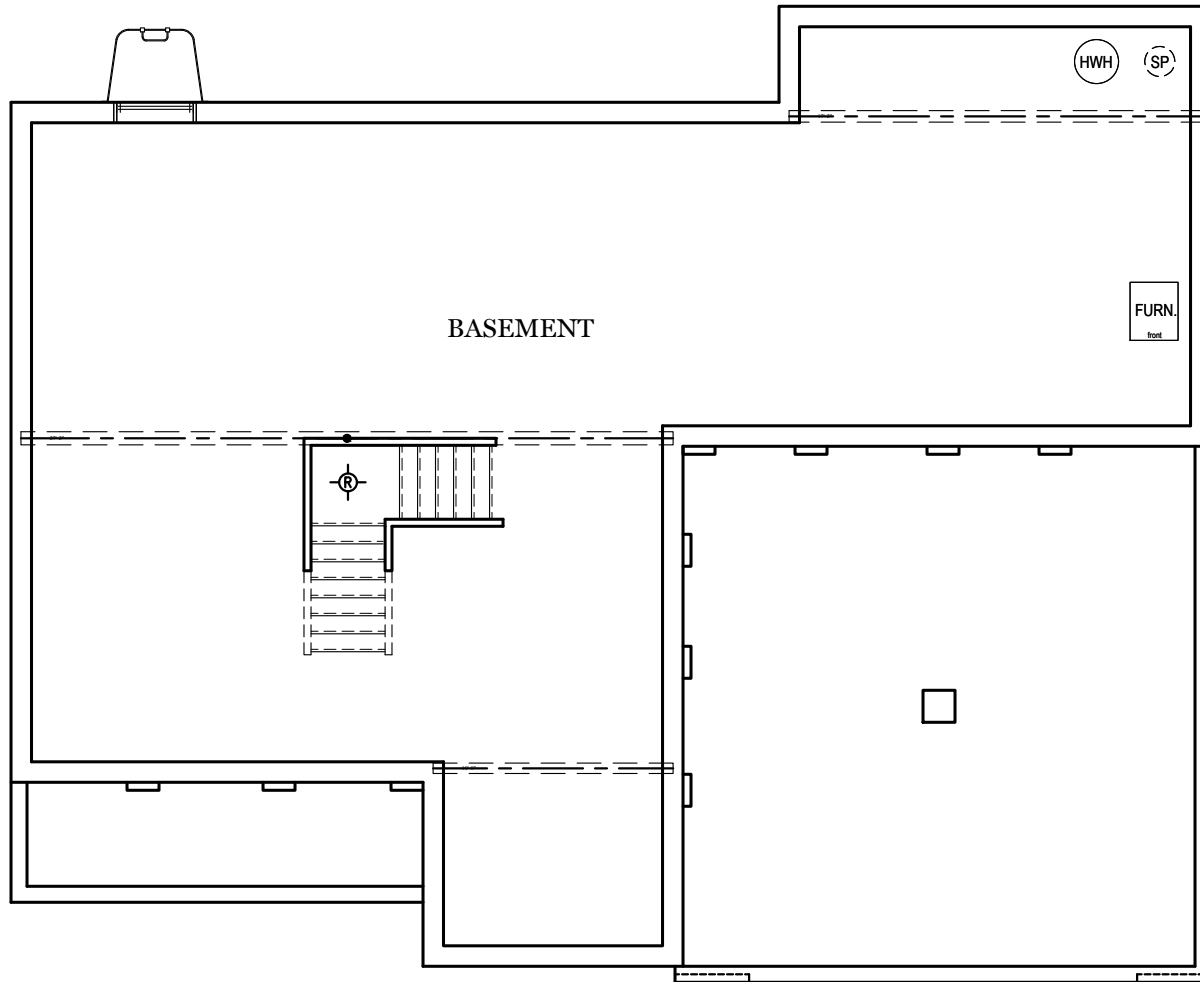

⊕ = FLUSH MOUNT RECESSED-STYLE LIGHT

E.G.S. RESERVES THE RIGHT TO RELOCATE MECHANICALS AS REQ. BY SITE CONDITIONS

ALL IMAGES ARE FOR ARTISTIC PURPOSES ONLY AND MAY CONTAIN ADDITIONAL FEATURES OR DESIGN OPTIONS NOT AVAILABLE ON ALL HOME PLANS AND IN ALL NEIGHBORHOODS. ROOM SIZE DIMENSIONS AND SQUARE FOOTAGES ARE APPROXIMATE. CONTACT SALES AGENT FOR MORE INFORMATION. TERMS AND CONDITIONS APPLY. [HTTPS://EGSTOLTZFUSHOMES.COM/TERMS-AND-CONDITIONS/](https://EGSTOLTZFUSHOMES.COM/TERMS-AND-CONDITIONS/)

TRADITIONAL** FLOOR PLAN SHOWN

Foundation

"CAMBRIDGE"

** TRADITIONAL FLOOR PLAN ONLY AVAILABLE IN SELECT COMMUNITIES

PDF LAST UPDATED 8/16/2024