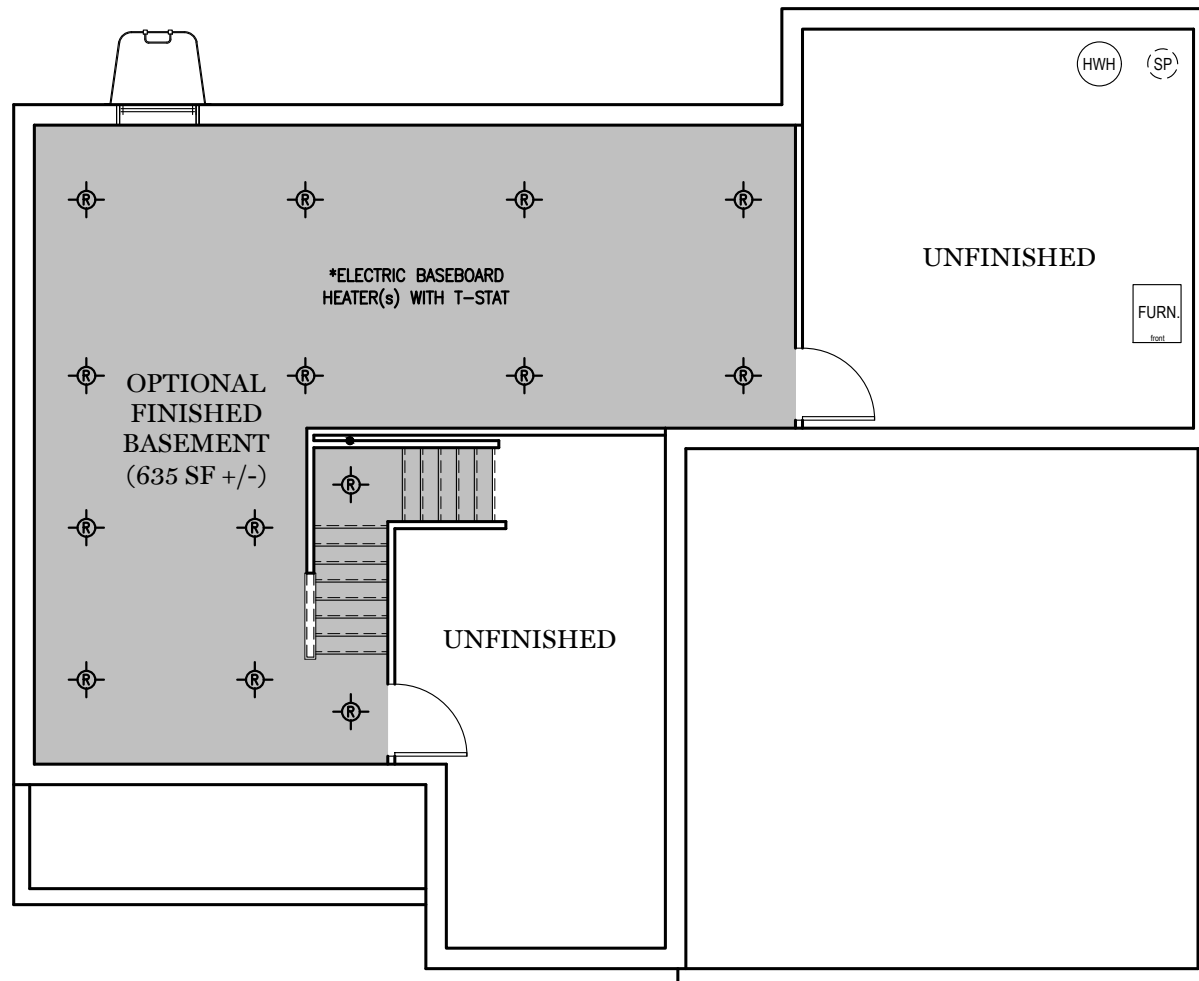

TRADITIONAL** FLOOR PLAN SHOWN

Foundation

"CAMBRIDGE"

** TRADITIONAL FLOOR PLAN ONLY AVAILABLE IN SELECT COMMUNITIES

PDF LAST UPDATED 8/16/2024

■ = CARPETED AREA

⊗ = FLUSH MOUNT RECESSED-STYLE LIGHT

ALL IMAGES ARE FOR ARTISTIC PURPOSES ONLY AND MAY CONTAIN ADDITIONAL FEATURES OR DESIGN OPTIONS NOT AVAILABLE ON ALL HOME PLANS AND IN ALL NEIGHBORHOODS. ROOM SIZE DIMENSIONS AND SQUARE FOOTAGES ARE APPROXIMATE. CONTACT SALES AGENT FOR MORE INFORMATION. TERMS AND CONDITIONS APPLY. [HTTPS://EGSTOLTZFUSHOMES.COM/TERMS-AND-CONDITIONS/](https://EGSTOLTZFUSHOMES.COM/TERMS-AND-CONDITIONS/)

TRADITIONAL ELEVATION**

CLASSIC ELEVATION

Elevations

"CAMBRIDGE"

ALL IMAGES ARE FOR ARTISTIC PURPOSES ONLY AND MAY CONTAIN ADDITIONAL FEATURES OR DESIGN OPTIONS NOT AVAILABLE ON ALL HOME PLANS AND IN ALL NEIGHBORHOODS. ROOM SIZE DIMENSIONS AND SQUARE FOOTAGES ARE APPROXIMATE. CONTACT SALES AGENT FOR MORE INFORMATION. TERMS AND CONDITIONS APPLY. [HTTPS://EGSTOLTZFUSHOMES.COM/TERMS-AND-CONDITIONS/](https://EGSTOLTZFUSHOMES.COM/TERMS-AND-CONDITIONS/)