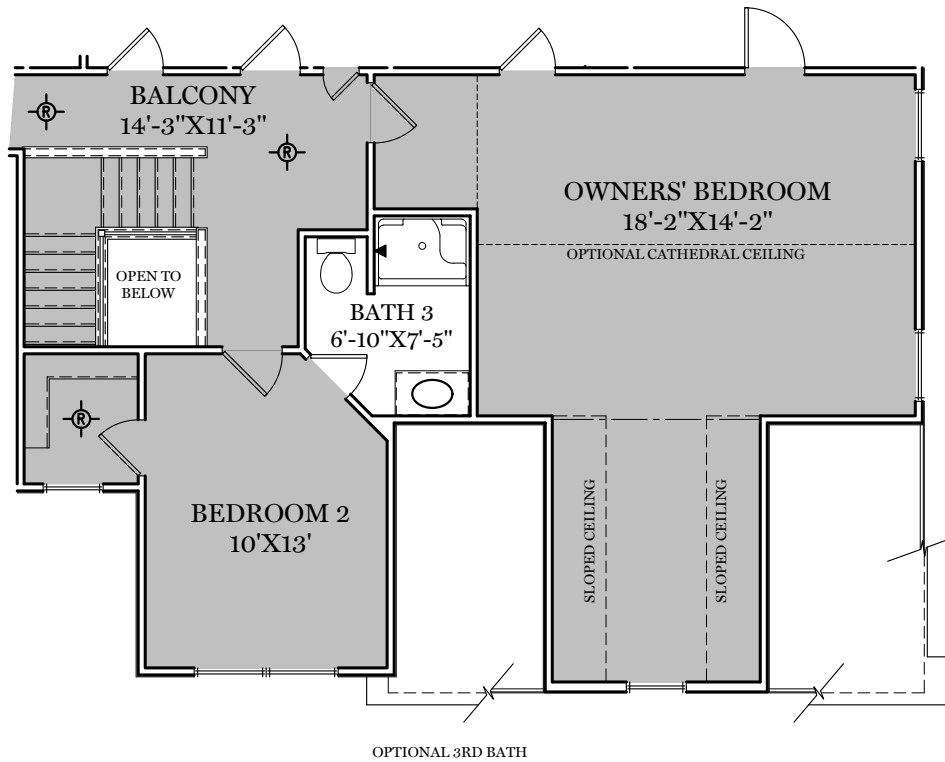

■ = CARPETED AREA

⊗ = FLUSH MOUNT RECESSED-STYLE LIGHT

ALL IMAGES ARE FOR ARTISTIC PURPOSES ONLY AND MAY CONTAIN ADDITIONAL FEATURES OR DESIGN OPTIONS NOT AVAILABLE ON ALL HOME PLANS AND IN ALL NEIGHBORHOODS. ROOM SIZE DIMENSIONS AND SQUARE FOOTAGES ARE APPROXIMATE. CONTACT SALES AGENT FOR MORE INFORMATION. TERMS AND CONDITIONS APPLY. [HTTPS://EGSTOLTZFUSHOMES.COM/TERMS-AND-CONDITIONS/](https://EGSTOLTZFUSHOMES.COM/TERMS-AND-CONDITIONS/)

AMERICAN FLOOR PLAN

HERITAGE FLOOR PLAN

2nd Floor Plan

"CAMBRIDGE"

ALL IMAGES ARE FOR ARTISTIC PURPOSES ONLY AND MAY CONTAIN ADDITIONAL FEATURES OR DESIGN OPTIONS NOT AVAILABLE ON ALL HOME PLANS AND IN ALL NEIGHBORHOODS. ROOM SIZE DIMENSIONS AND SQUARE FOOTAGES ARE APPROXIMATE. CONTACT SALES AGENT FOR MORE INFORMATION. TERMS AND CONDITIONS APPLY. [HTTPS://EGSTOLTZFUSHOMES.COM/TERMS-AND-CONDITIONS/](https://EGSTOLTZFUSHOMES.COM/TERMS-AND-CONDITIONS/)