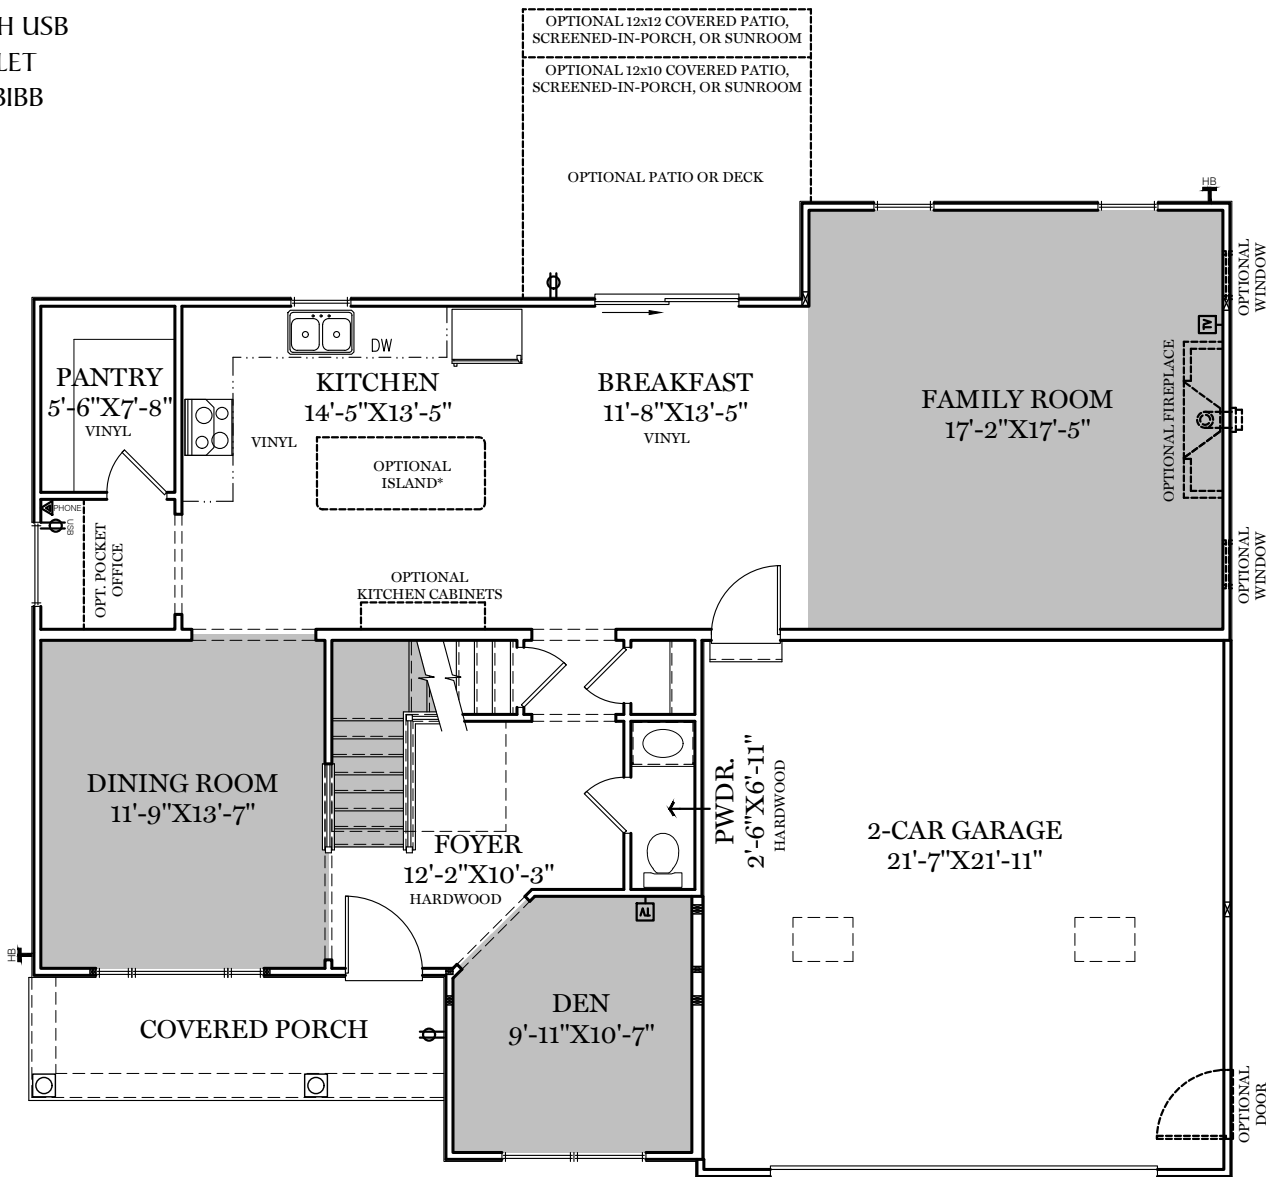

-  = CARPETED AREA
-  = CABLE T.V. ROUGH IN
-  = EXTERIOR RECEPTACLE
-  = RECEPTACLE WITH USB
-  = TELEPHONE OUTLET
-  = EXTERIOR HOSE BIBB

ALL IMAGES ARE FOR ARTISTIC PURPOSES ONLY AND MAY CONTAIN ADDITIONAL FEATURES OR DESIGN OPTIONS NOT AVAILABLE ON ALL HOME PLANS AND IN ALL NEIGHBORHOODS. ROOM SIZE DIMENSIONS AND SQUARE FOOTAGES ARE APPROXIMATE. CONTACT SALES AGENT FOR MORE INFORMATION. TERMS AND CONDITIONS APPLY. [HTTPS://EGSTOLTZFUSHOMES.COM/TERMS-AND-CONDITIONS/](https://EGSTOLTZFUSHOMES.COM/TERMS-AND-CONDITIONS/)

- = CARPETED AREA
- ⌂ = CABLE T.V. ROUGH IN

ALL IMAGES ARE FOR ARTISTIC PURPOSES ONLY AND MAY CONTAIN ADDITIONAL FEATURES OR DESIGN OPTIONS NOT AVAILABLE ON ALL HOME PLANS AND IN ALL NEIGHBORHOODS. ROOM SIZE DIMENSIONS AND SQUARE FOOTAGES ARE APPROXIMATE. CONTACT SALES AGENT FOR MORE INFORMATION. TERMS AND CONDITIONS APPLY. [HTTPS://EGSTOLTZFUSHOMES.COM/TERMS-AND-CONDITIONS/](https://EGSTOLTZFUSHOMES.COM/TERMS-AND-CONDITIONS/)