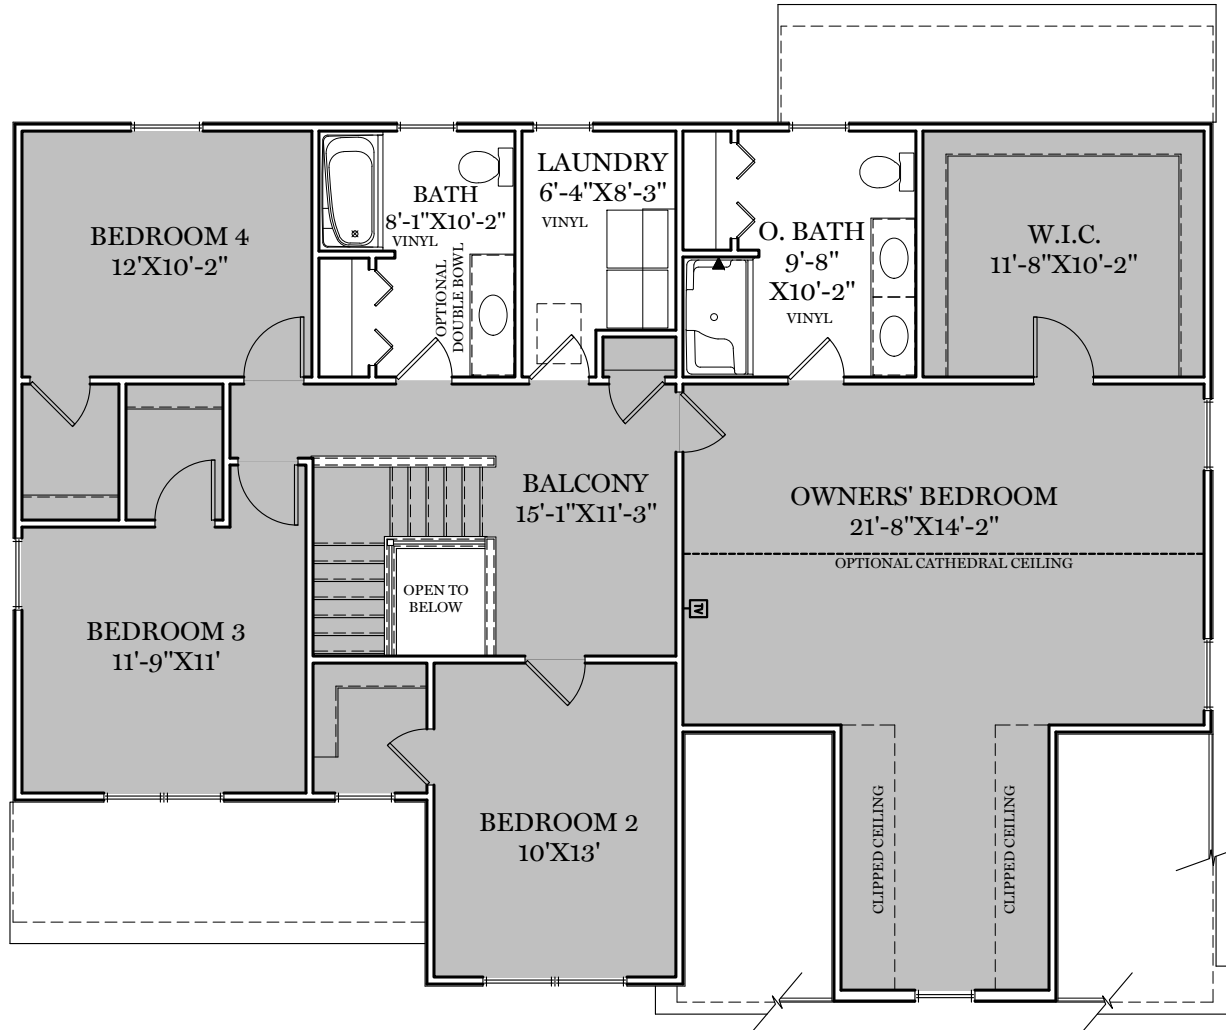

- = CARPETED AREA
- ⌂ = CABLE T.V. ROUGH IN

ALL IMAGES ARE FOR ARTISTIC PURPOSES ONLY AND MAY CONTAIN ADDITIONAL FEATURES OR DESIGN OPTIONS NOT AVAILABLE ON ALL HOME PLANS AND IN ALL NEIGHBORHOODS. ROOM SIZE DIMENSIONS AND SQUARE FOOTAGES ARE APPROXIMATE. CONTACT SALES AGENT FOR MORE INFORMATION. TERMS AND CONDITIONS APPLY. [HTTPS://EGSTOLTZFUSHOMES.COM/TERMS-AND-CONDITIONS/](https://EGSTOLTZFUSHOMES.COM/TERMS-AND-CONDITIONS/)