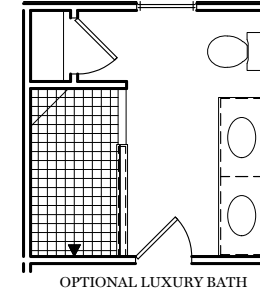

- = CARPETED AREA
- ☑ = CABLE T.V. OUTLET
  W/ ELECTRICAL OUTLET

ALL IMAGES ARE FOR ARTISTIC PURPOSES ONLY AND MAY CONTAIN ADDITIONAL FEATURES OR DESIGN OPTIONS NOT AVAILABLE ON ALL HOME PLANS AND IN ALL NEIGHBORHOODS. ROOM SIZE DIMENSIONS AND SQUARE FOOTAGES ARE APPROXIMATE. CONTACT SALES AGENT FOR MORE INFORMATION. TERMS AND CONDITIONS APPLY. [HTTPS://EGSTOLTZFUSHOMES.COM/TERMS-AND-CONDITIONS/](https://EGSTOLTZFUSHOMES.COM/TERMS-AND-CONDITIONS/)