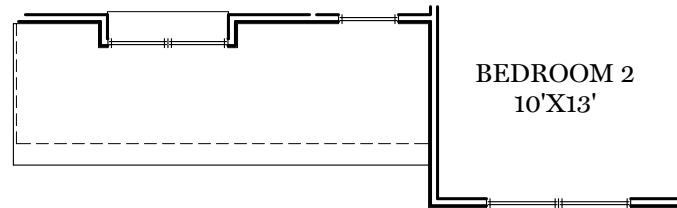

HERITAGE FLOOR PLAN

ALL IMAGES ARE FOR ARTISTIC PURPOSES ONLY AND MAY CONTAIN ADDITIONAL FEATURES OR DESIGN OPTIONS NOT AVAILABLE ON ALL HOME PLANS AND IN ALL NEIGHBORHOODS. ROOM SIZE DIMENSIONS AND SQUARE FOOTAGES ARE APPROXIMATE. CONTACT SALES AGENT FOR MORE INFORMATION. TERMS AND CONDITIONS APPLY. [HTTPS://EGSTOLTZFUSHOMES.COM/TERMS-AND-CONDITIONS/](https://EGSTOLTZFUSHOMES.COM/TERMS-AND-CONDITIONS/)