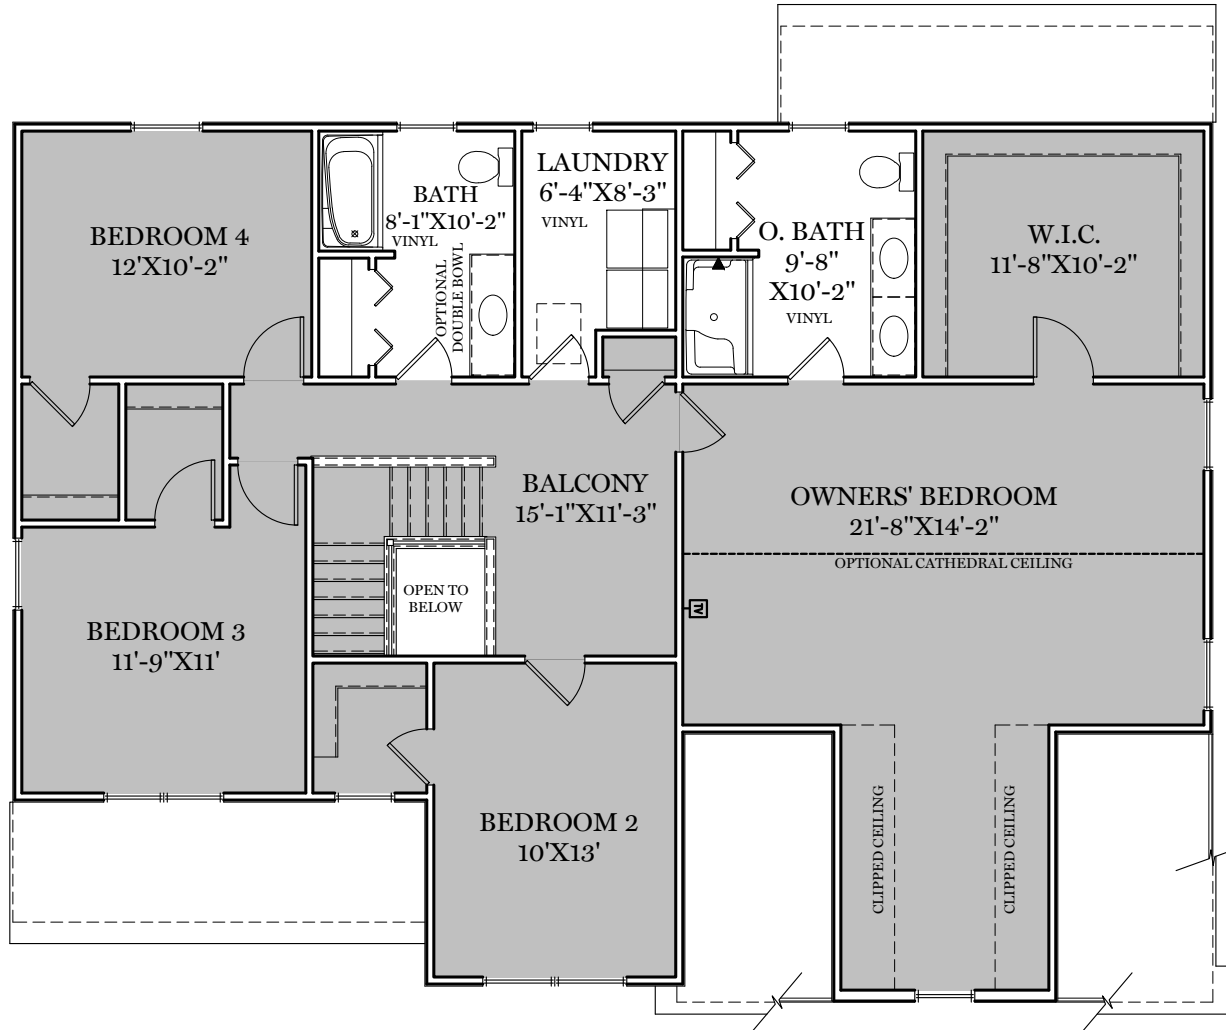

- = CARPETED AREA
- = CABLE T.V. OUTLET
  W/ ELECTRICAL OUTLET

ALL IMAGES ARE FOR ARTISTIC PURPOSES ONLY AND MAY CONTAIN ADDITIONAL FEATURES OR DESIGN OPTIONS NOT AVAILABLE ON ALL HOME PLANS AND IN ALL NEIGHBORHOODS. ROOM SIZE DIMENSIONS AND SQUARE FOOTAGES ARE APPROXIMATE. CONTACT SALES AGENT FOR MORE INFORMATION. TERMS AND CONDITIONS APPLY. [HTTPS://EGSTOLTZFUSHOMES.COM/TERMS-AND-CONDITIONS/](https://EGSTOLTZFUSHOMES.COM/TERMS-AND-CONDITIONS/)