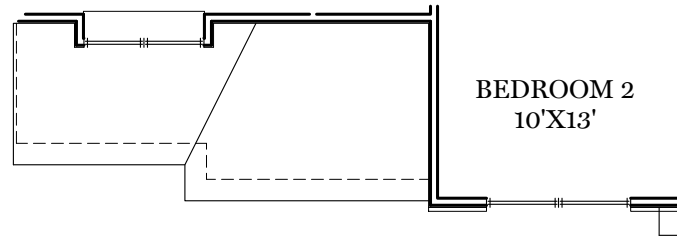

AMERICAN FLOOR PLAN