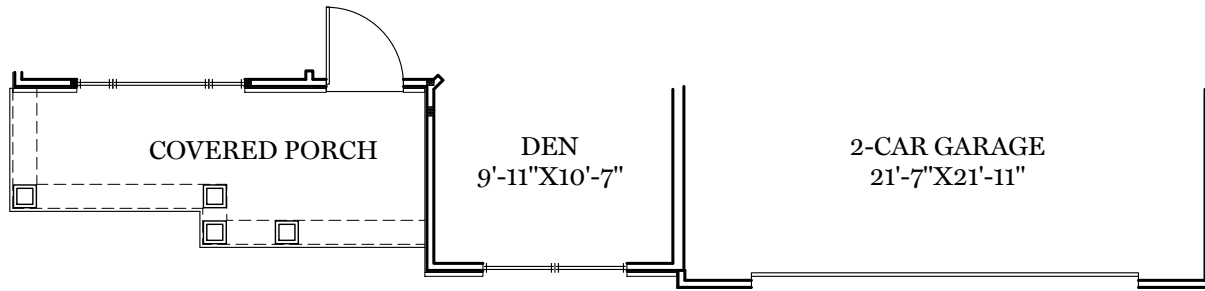

- = CARPETED AREA
- ⊕ = EXTERIOR RECEPTACLE
- ⊕<sup>USB</sup> = RECEPTACLE WITH USB
- ⊕<sup>HB</sup> = EXTERIOR HOSE BIBB
- ⊕<sup>T</sup> = CABLE T.V. OUTLET W/ ELECTRICAL OUTLET

ALL IMAGES ARE FOR ARTISTIC PURPOSES ONLY AND MAY CONTAIN ADDITIONAL FEATURES OR DESIGN OPTIONS NOT AVAILABLE ON ALL HOME PLANS AND IN ALL NEIGHBORHOODS. ROOM SIZE DIMENSIONS AND SQUARE FOOTAGES ARE APPROXIMATE. CONTACT SALES AGENT FOR MORE INFORMATION. TERMS AND CONDITIONS APPLY. [HTTPS://EGSTOLTZFUSHOMES.COM/TERMS-AND-CONDITIONS/](https://EGSTOLTZFUSHOMES.COM/TERMS-AND-CONDITIONS/)