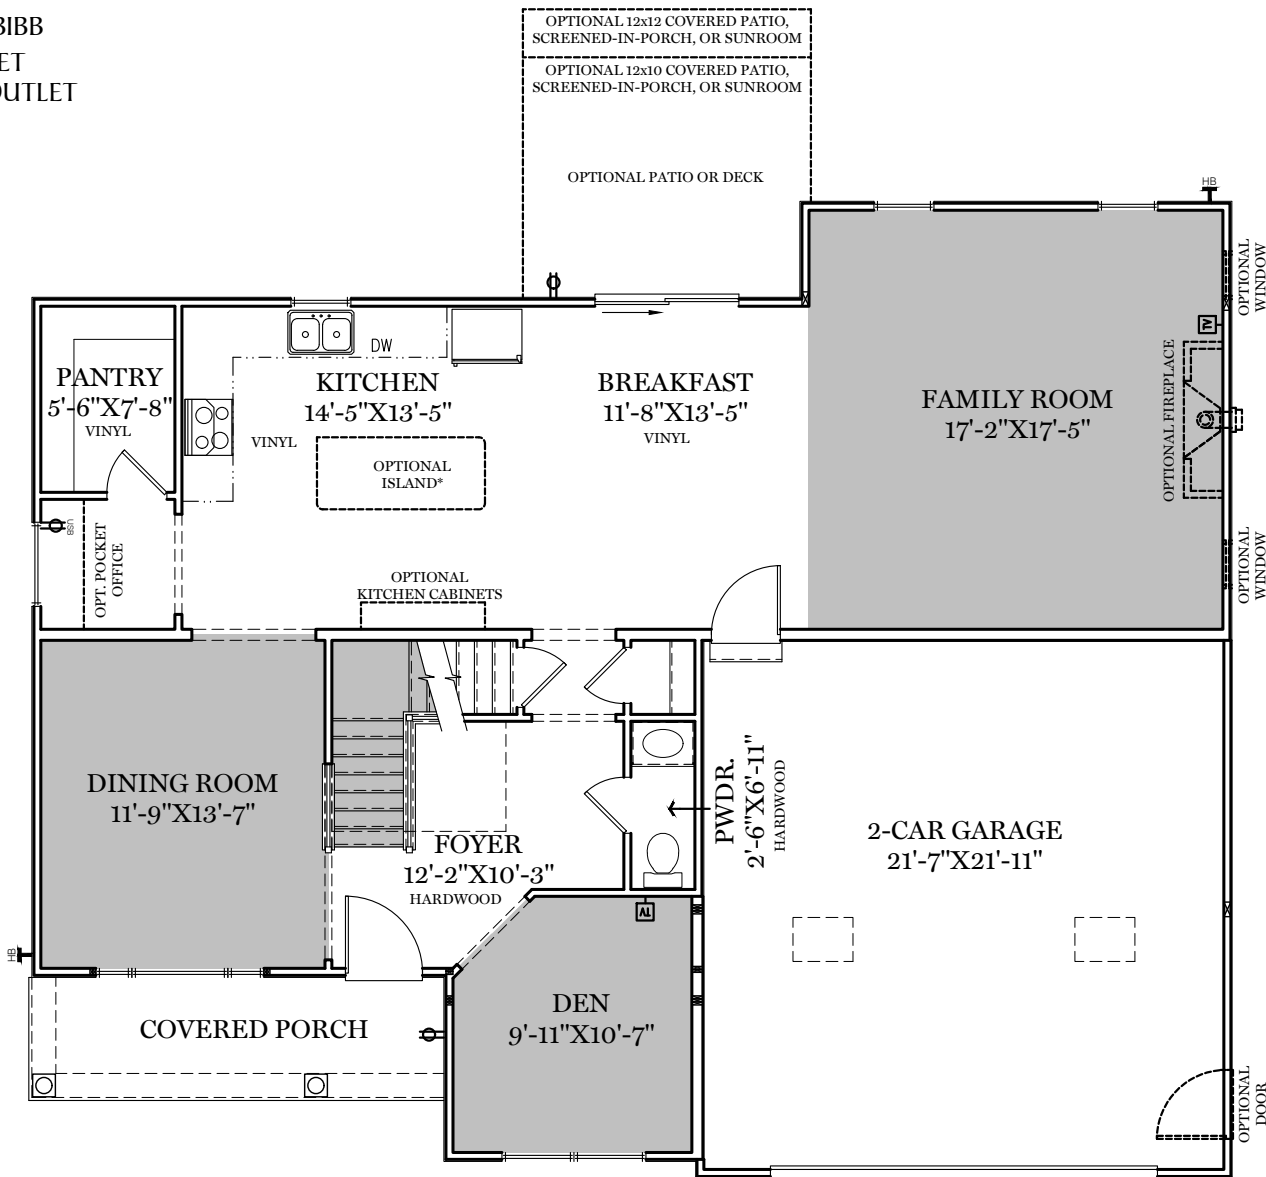

- = CARPETED AREA
- ⊕ = EXTERIOR RECEPTACLE
- ⊕<sup>USB</sup> = RECEPTACLE WITH USB
- ⊕<sup>HB</sup> = EXTERIOR HOSE BIBB
- ⊕<sup>T</sup> = CABLE T.V. OUTLET W/ ELECTRICAL OUTLET

ALL IMAGES ARE FOR ARTISTIC PURPOSES ONLY AND MAY CONTAIN ADDITIONAL FEATURES OR DESIGN OPTIONS NOT AVAILABLE ON ALL HOME PLANS AND IN ALL NEIGHBORHOODS. ROOM SIZE DIMENSIONS AND SQUARE FOOTAGES ARE APPROXIMATE. CONTACT SALES AGENT FOR MORE INFORMATION. TERMS AND CONDITIONS APPLY. [HTTPS://EGSTOLTZFUSHOMES.COM/TERMS-AND-CONDITIONS/](https://EGSTOLTZFUSHOMES.COM/TERMS-AND-CONDITIONS/)

- = CARPETED AREA
- = CABLE T.V. OUTLET  
W/ ELECTRICAL OUTLET

ALL IMAGES ARE FOR ARTISTIC PURPOSES ONLY AND MAY CONTAIN ADDITIONAL FEATURES OR DESIGN OPTIONS NOT AVAILABLE ON ALL HOME PLANS AND IN ALL NEIGHBORHOODS. ROOM SIZE DIMENSIONS AND SQUARE FOOTAGES ARE APPROXIMATE. CONTACT SALES AGENT FOR MORE INFORMATION. TERMS AND CONDITIONS APPLY. [HTTPS://EGSTOLTZFUSHOMES.COM/TERMS-AND-CONDITIONS/](https://EGSTOLTZFUSHOMES.COM/TERMS-AND-CONDITIONS/)

TRADITIONAL\*\* FLOOR PLAN SHOWN