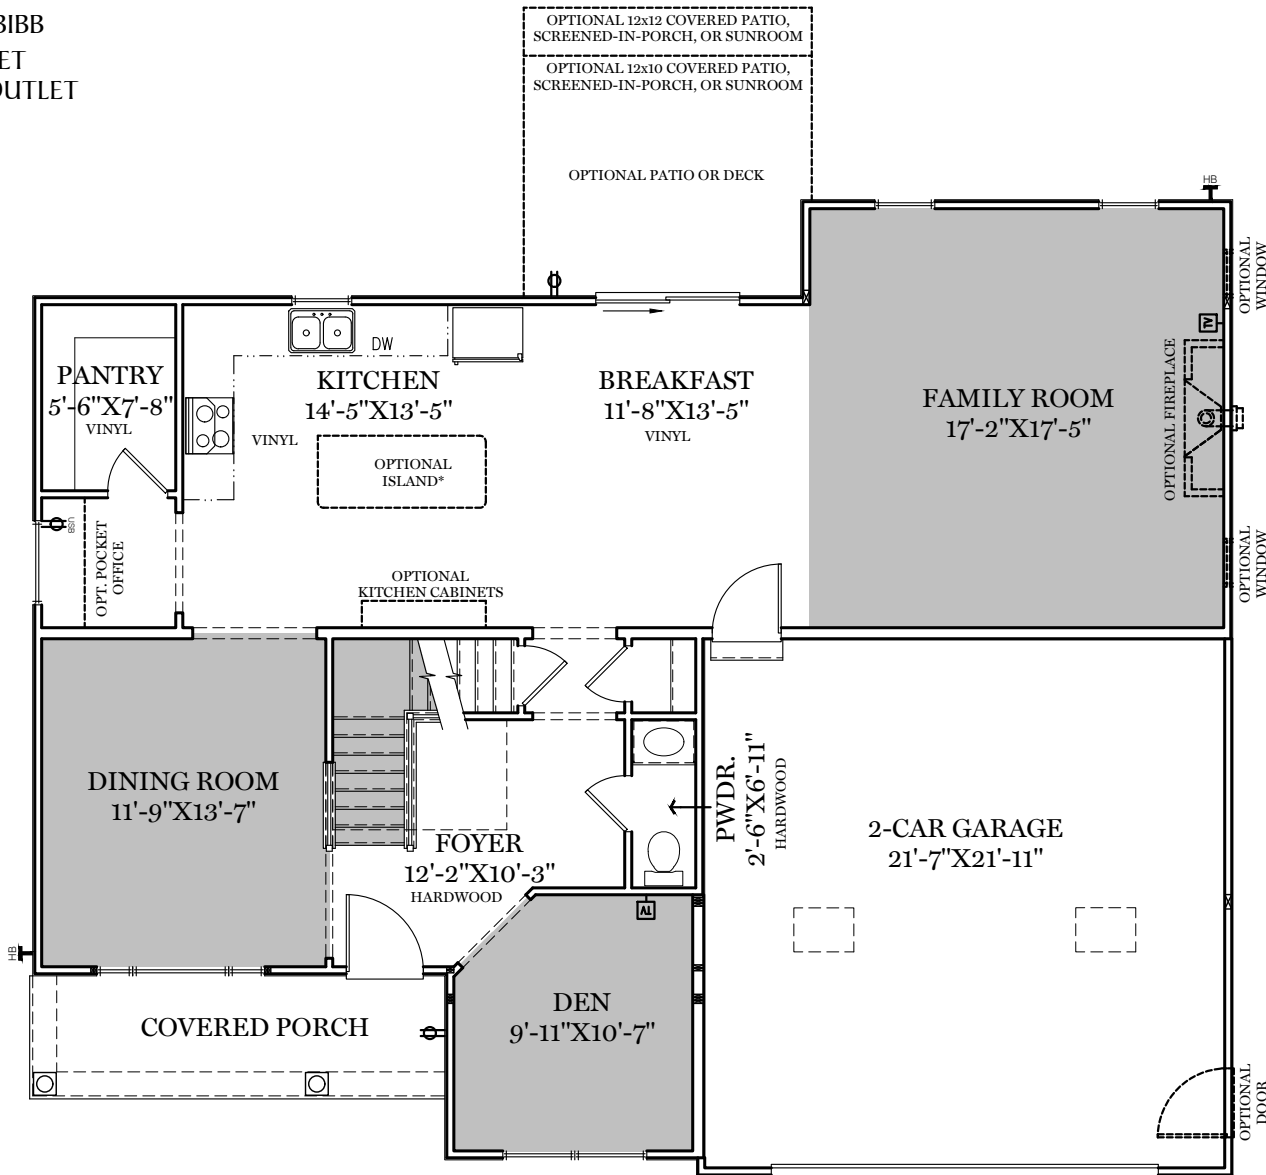

-  = CARPETED AREA
-  = EXTERIOR RECEPTACLE
-  = RECEPTACLE WITH USB
-  = EXTERIOR HOSE BIBB
-  = CABLE T.V. OUTLET W/ ELECTRICAL OUTLET

ALL IMAGES ARE FOR ARTISTIC PURPOSES ONLY AND MAY CONTAIN ADDITIONAL FEATURES OR DESIGN OPTIONS NOT AVAILABLE ON ALL HOME PLANS AND IN ALL NEIGHBORHOODS. ROOM SIZE DIMENSIONS AND SQUARE FOOTAGES ARE APPROXIMATE. CONTACT SALES AGENT FOR MORE INFORMATION. TERMS AND CONDITIONS APPLY. [HTTPS://EGSTOLTZFUSHOMES.COM/TERMS-AND-CONDITIONS/](https://EGSTOLTZFUSHOMES.COM/TERMS-AND-CONDITIONS/)

- = CARPETED AREA
- = CABLE T.V. OUTLET  
W/ ELECTRICAL OUTLET

ALL IMAGES ARE FOR ARTISTIC PURPOSES ONLY AND MAY CONTAIN ADDITIONAL FEATURES OR DESIGN OPTIONS NOT AVAILABLE ON ALL HOME PLANS AND IN ALL NEIGHBORHOODS. ROOM SIZE DIMENSIONS AND SQUARE FOOTAGES ARE APPROXIMATE. CONTACT SALES AGENT FOR MORE INFORMATION. TERMS AND CONDITIONS APPLY. [HTTPS://EGSTOLTZFUSHOMES.COM/TERMS-AND-CONDITIONS/](https://EGSTOLTZFUSHOMES.COM/TERMS-AND-CONDITIONS/)

AMERICAN FLOOR PLAN

HERITAGE FLOOR PLAN