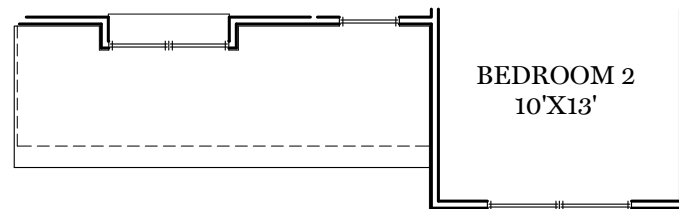

HERITAGE FLOOR PLAN

2nd Floor Plan

"CAMBRIDGE"

ALL IMAGES ARE FOR ARTISTIC PURPOSES ONLY AND MAY CONTAIN ADDITIONAL FEATURES OR DESIGN OPTIONS NOT AVAILABLE ON ALL HOME PLANS AND IN ALL NEIGHBORHOODS. ROOM SIZE DIMENSIONS AND SQUARE FOOTAGES ARE APPROXIMATE. CONTACT SALES AGENT FOR MORE INFORMATION. TERMS AND CONDITIONS APPLY. [HTTPS://EGSTOLTZFUSHOMES.COM/TERMS-AND-CONDITIONS/](https://EGSTOLTZFUSHOMES.COM/TERMS-AND-CONDITIONS/)