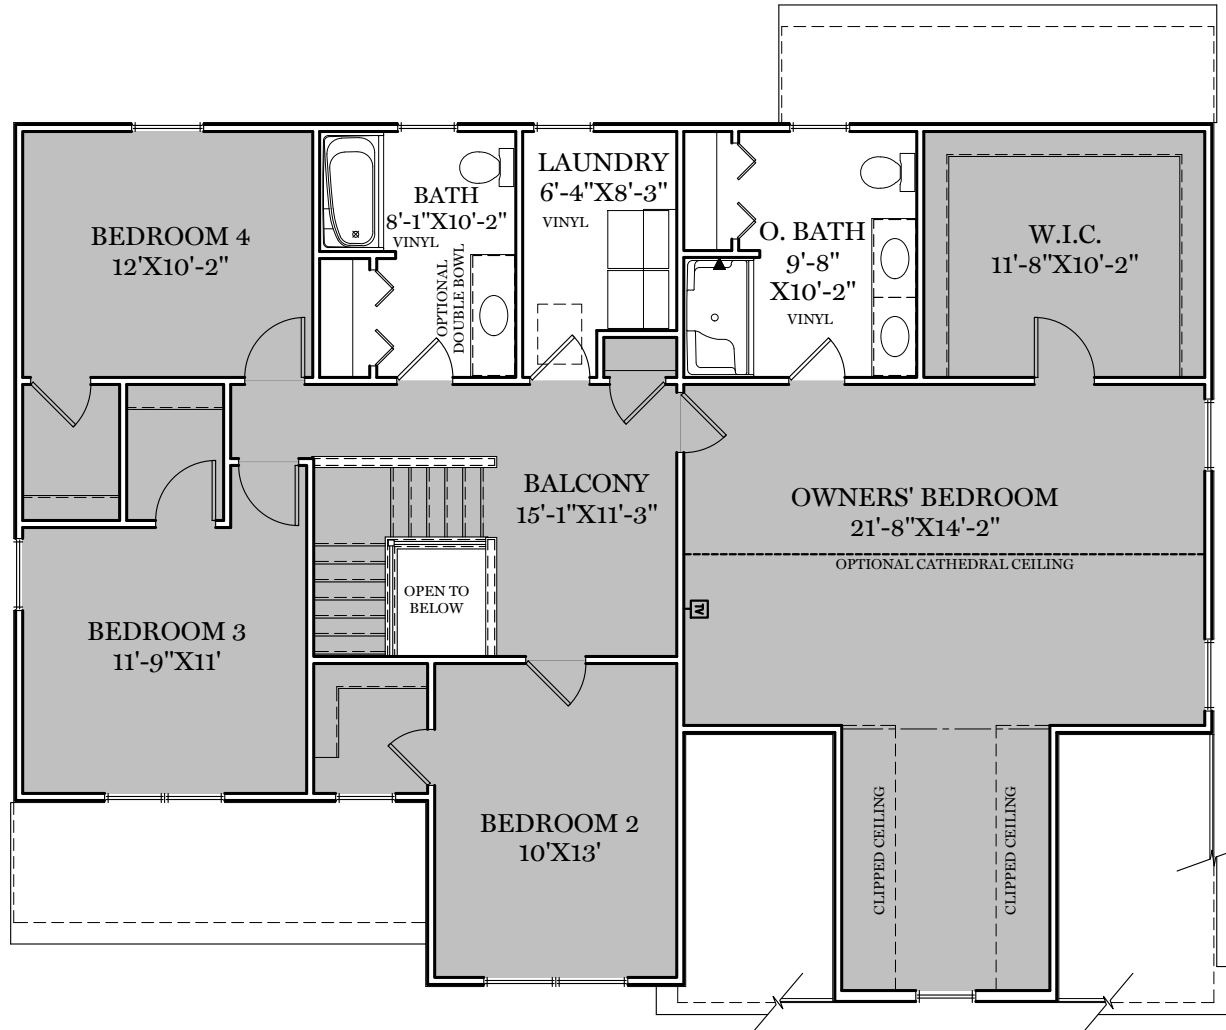

- = CARPETED AREA
- = CABLE T.V. OUTLET
  W/ ELECTRICAL OUTLET

ALL IMAGES ARE FOR ARTISTIC PURPOSES ONLY AND MAY CONTAIN ADDITIONAL FEATURES OR DESIGN OPTIONS NOT AVAILABLE ON ALL HOME PLANS AND IN ALL NEIGHBORHOODS. ROOM SIZE DIMENSIONS AND SQUARE FOOTAGES ARE APPROXIMATE. CONTACT SALES AGENT FOR MORE INFORMATION. TERMS AND CONDITIONS APPLY. [HTTPS://EGSTOLTZFUSHOMES.COM/TERMS-AND-CONDITIONS/](https://EGSTOLTZFUSHOMES.COM/TERMS-AND-CONDITIONS/)