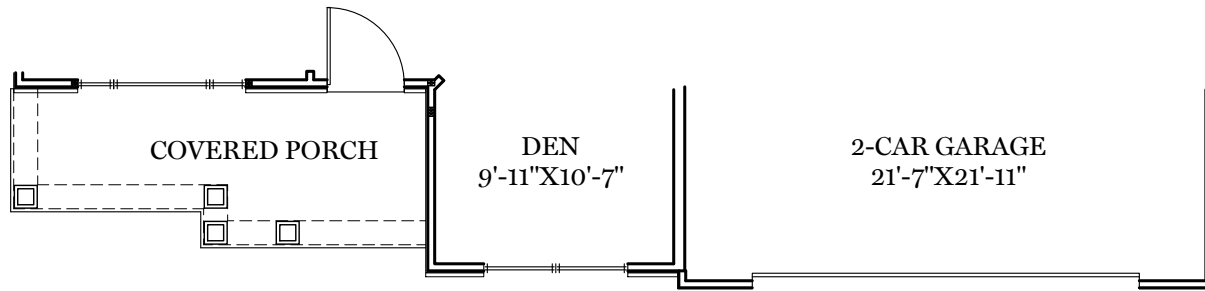

-  = CARPETED AREA
-  = EXTERIOR RECEPTACLE
-  = RECEPTACLE WITH USB
-  = EXTERIOR HOSE BIBB
-  = CABLE T.V. OUTLET W/ ELECTRICAL OUTLET

ALL IMAGES ARE FOR ARTISTIC PURPOSES ONLY AND MAY CONTAIN ADDITIONAL FEATURES OR DESIGN OPTIONS NOT AVAILABLE ON ALL HOME PLANS AND IN ALL NEIGHBORHOODS. ROOM SIZE DIMENSIONS AND SQUARE FOOTAGES ARE APPROXIMATE. CONTACT SALES AGENT FOR MORE INFORMATION. TERMS AND CONDITIONS APPLY. [HTTPS://EGSTOLTZFUSHOMES.COM/TERMS-AND-CONDITIONS/](https://EGSTOLTZFUSHOMES.COM/TERMS-AND-CONDITIONS/)