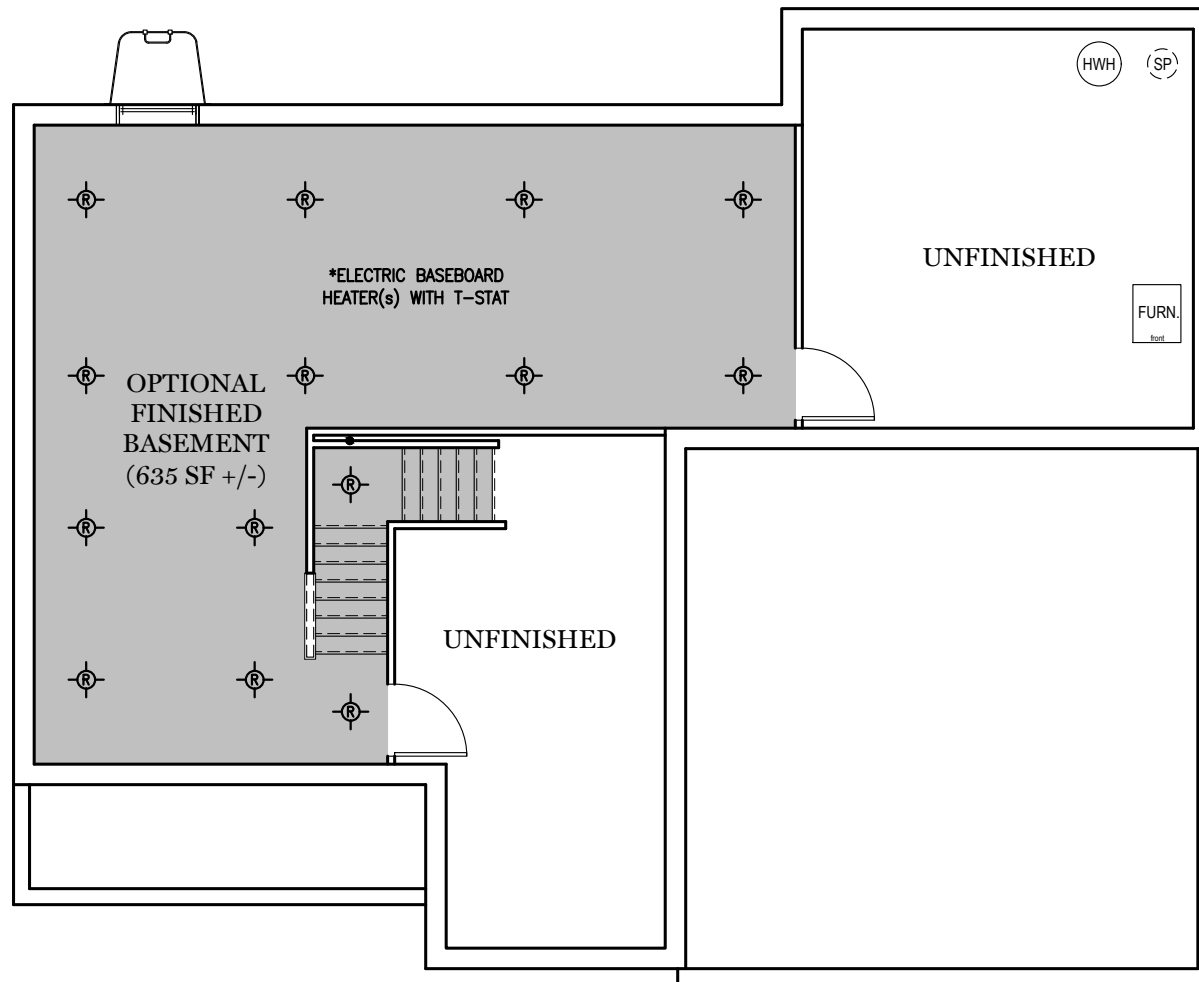

TRADITIONAL** FLOOR PLAN SHOWN

Foundation

"CAMBRIDGE"

** TRADITIONAL FLOOR PLAN ONLY AVAILABLE IN SELECT COMMUNITIES

PDF LAST UPDATED 8/3/2023

■ = CARPETED AREA

⊗ = FLUSH MOUNT RECESSED-STYLE LIGHT

ALL IMAGES ARE FOR ARTISTIC PURPOSES ONLY AND MAY CONTAIN ADDITIONAL FEATURES OR DESIGN OPTIONS NOT AVAILABLE ON ALL HOME PLANS AND IN ALL NEIGHBORHOODS. ROOM SIZE DIMENSIONS AND SQUARE FOOTAGES ARE APPROXIMATE. CONTACT SALES AGENT FOR MORE INFORMATION. TERMS AND CONDITIONS APPLY. [HTTPS://EGSTOLTZFUSHOMES.COM/TERMS-AND-CONDITIONS/](https://EGSTOLTZFUSHOMES.COM/TERMS-AND-CONDITIONS/)

TRADITIONAL ELEVATION**

CLASSIC ELEVATION

Elevations

"CAMBRIDGE"

** TRADITIONAL ELEVATION
ONLY AVAILABLE IN
SELECT COMMUNITIES

ALL IMAGES ARE FOR ARTISTIC
PURPOSES ONLY AND MAY CONTAIN
ADDITIONAL FEATURES OR DESIGN
OPTIONS NOT AVAILABLE ON ALL
HOME PLANS AND IN ALL
NEIGHBORHOODS. ROOM SIZE
DIMENSIONS AND SQUARE FOOTAGES
ARE APPROXIMATE. CONTACT SALES
AGENT FOR MORE INFORMATION.
TERMS AND CONDITIONS APPLY.
[HTTPS://EGSTOLTZFUSHOMES.COM/
TERMS-AND-CONDITIONS/](https://EGSTOLTZFUSHOMES.COM/TERMS-AND-CONDITIONS/)