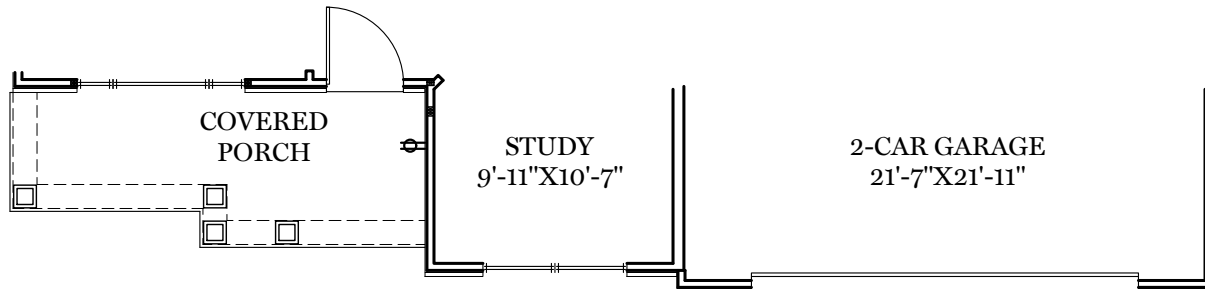

- = CARPETED AREA
- ⊕ = EXTERIOR RECEPTACLE
- HB ⊕ = EXTERIOR HOSE BIBB
- ⊕ (with circle) = FLUSH MOUNT RECESSED-STYLE LIGHT
- ⊕ (with dot) = CEILING LIGHT

ALL IMAGES ARE FOR ARTISTIC PURPOSES ONLY AND MAY CONTAIN ADDITIONAL FEATURES OR DESIGN OPTIONS NOT AVAILABLE ON ALL HOME PLANS AND IN ALL NEIGHBORHOODS. ROOM SIZE DIMENSIONS AND SQUARE FOOTAGES ARE APPROXIMATE. CONTACT SALES AGENT FOR MORE INFORMATION. TERMS AND CONDITIONS APPLY. [HTTPS://EGSTOLTZFUSHOMES.COM/TERMS-AND-CONDITIONS/](https://EGSTOLTZFUSHOMES.COM/TERMS-AND-CONDITIONS/)