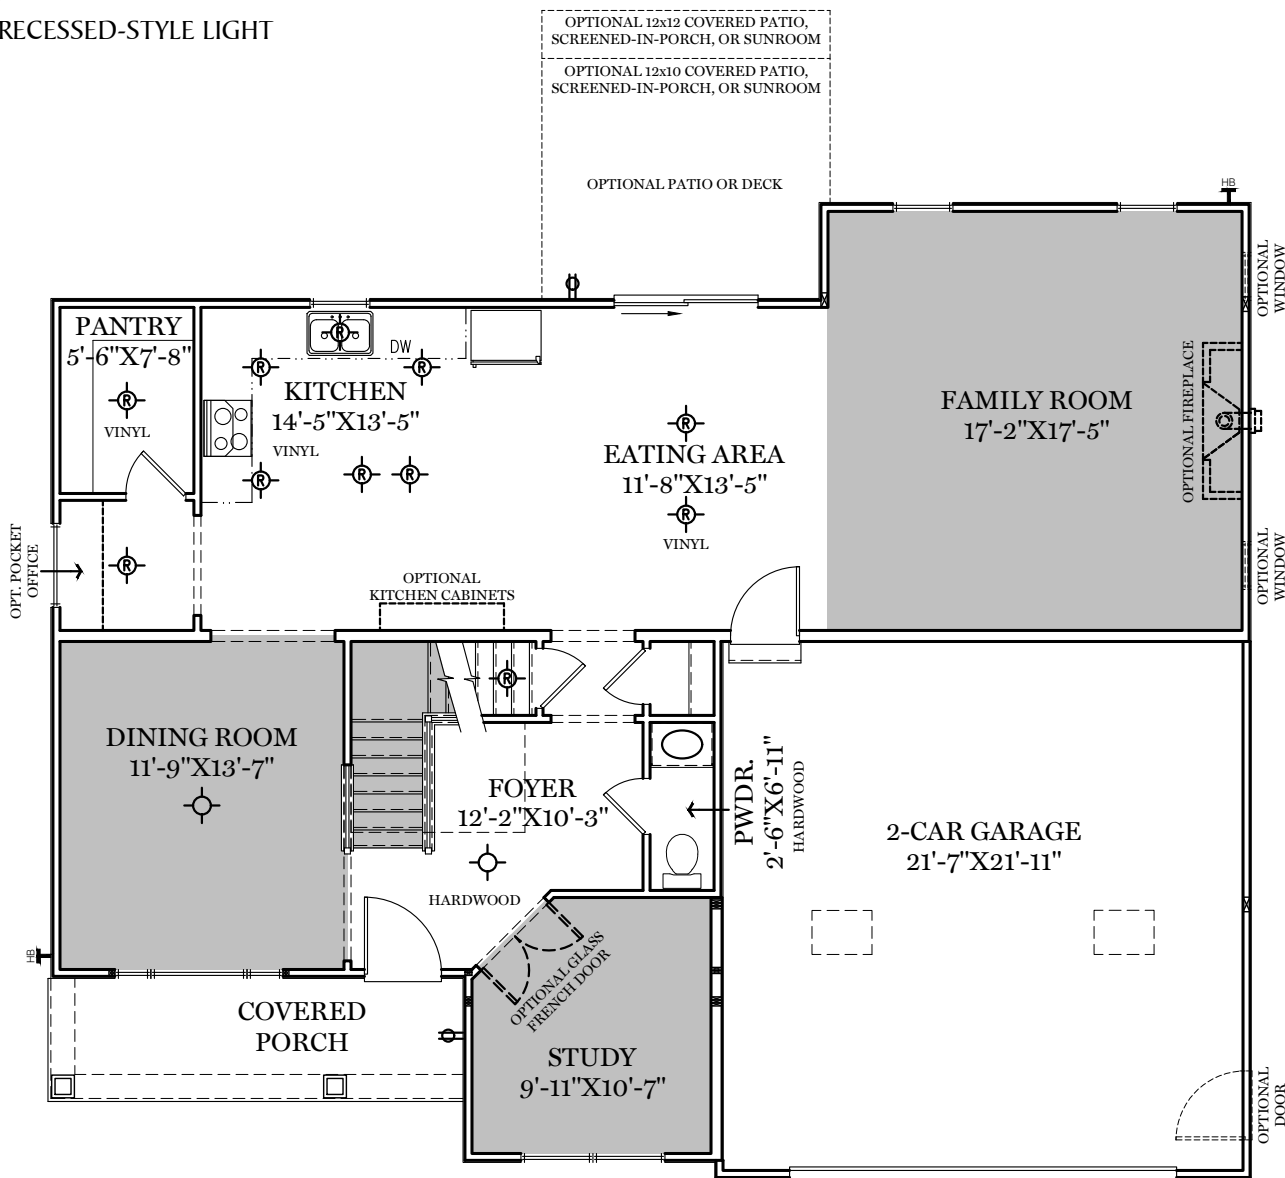

- = CARPETED AREA
- ⊕ = EXTERIOR RECEPTACLE
- HB ⊕ = EXTERIOR HOSE BIBB
- ⊕ (with circle) = FLUSH MOUNT RECESSED-STYLE LIGHT
- ⊕ (with dot) = CEILING LIGHT

ALL IMAGES ARE FOR ARTISTIC PURPOSES ONLY AND MAY CONTAIN ADDITIONAL FEATURES OR DESIGN OPTIONS NOT AVAILABLE ON ALL HOME PLANS AND IN ALL NEIGHBORHOODS. ROOM SIZE DIMENSIONS AND SQUARE FOOTAGES ARE APPROXIMATE. CONTACT SALES AGENT FOR MORE INFORMATION. TERMS AND CONDITIONS APPLY. [HTTPS://EGSTOLTZFUSHOMES.COM/TERMS-AND-CONDITIONS/](https://EGSTOLTZFUSHOMES.COM/TERMS-AND-CONDITIONS/)

AMERICAN FLOOR PLAN

HERITAGE FLOOR PLAN

1st Floor Plan

"CAMBRIDGE"

ALL IMAGES ARE FOR ARTISTIC PURPOSES ONLY AND MAY CONTAIN ADDITIONAL FEATURES OR DESIGN OPTIONS NOT AVAILABLE ON ALL HOME PLANS AND IN ALL NEIGHBORHOODS. ROOM SIZE DIMENSIONS AND SQUARE FOOTAGES ARE APPROXIMATE. CONTACT SALES AGENT FOR MORE INFORMATION. TERMS AND CONDITIONS APPLY. [HTTPS://EGSTOLTZFUSHOMES.COM/TERMS-AND-CONDITIONS/](https://EGSTOLTZFUSHOMES.COM/TERMS-AND-CONDITIONS/)

■ = CARPETED AREA

⊙ = FLUSH MOUNT RECESSED-STYLE LIGHT

ALL IMAGES ARE FOR ARTISTIC PURPOSES ONLY AND MAY CONTAIN ADDITIONAL FEATURES OR DESIGN OPTIONS NOT AVAILABLE ON ALL HOME PLANS AND IN ALL NEIGHBORHOODS. ROOM SIZE DIMENSIONS AND SQUARE FOOTAGES ARE APPROXIMATE. CONTACT SALES AGENT FOR MORE INFORMATION. TERMS AND CONDITIONS APPLY. [HTTPS://EGSTOLTZFUSHOMES.COM/TERMS-AND-CONDITIONS/](https://EGSTOLTZFUSHOMES.COM/TERMS-AND-CONDITIONS/)

BEDROOM 2
10'X13'

AMERICAN FLOOR PLAN

BEDROOM 2
10'X13'

HERITAGE FLOOR PLAN

2nd Floor Plan

"CAMBRIDGE"

ALL IMAGES ARE FOR ARTISTIC PURPOSES ONLY AND MAY CONTAIN ADDITIONAL FEATURES OR DESIGN OPTIONS NOT AVAILABLE ON ALL HOME PLANS AND IN ALL NEIGHBORHOODS. ROOM SIZE DIMENSIONS AND SQUARE FOOTAGES ARE APPROXIMATE. CONTACT SALES AGENT FOR MORE INFORMATION. TERMS AND CONDITIONS APPLY. [HTTPS://EGSTOLTZFUSHOMES.COM/TERMS-AND-CONDITIONS/](https://EGSTOLTZFUSHOMES.COM/TERMS-AND-CONDITIONS/)