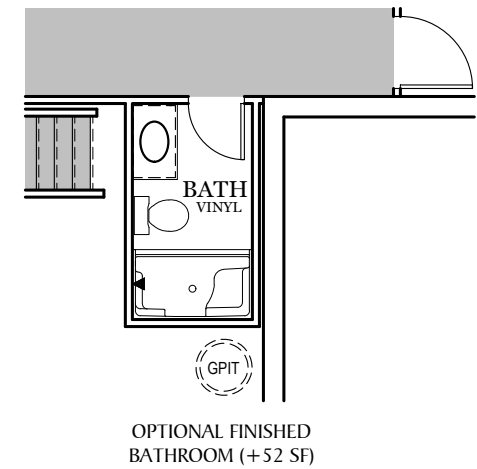

TRADITIONAL** FLOOR PLAN SHOWN

Foundation

"CAMBRIDGE"

** TRADITIONAL FLOOR PLAN ONLY AVAILABLE IN SELECT COMMUNITIES

PDF LAST UPDATED 8/3/2023

■ = CARPETED AREA

⊗ = FLUSH MOUNT RECESSED-STYLE LIGHT

ALL IMAGES ARE FOR ARTISTIC PURPOSES ONLY AND MAY CONTAIN ADDITIONAL FEATURES OR DESIGN OPTIONS NOT AVAILABLE ON ALL HOME PLANS AND IN ALL NEIGHBORHOODS. ROOM SIZE DIMENSIONS AND SQUARE FOOTAGES ARE APPROXIMATE. CONTACT SALES AGENT FOR MORE INFORMATION. TERMS AND CONDITIONS APPLY. [HTTPS://EGSTOLTZFUSHOMES.COM/TERMS-AND-CONDITIONS/](https://EGSTOLTZFUSHOMES.COM/TERMS-AND-CONDITIONS/)