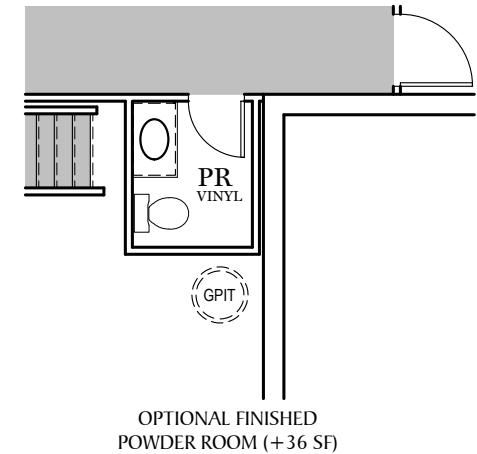

TRADITIONAL** FLOOR PLAN SHOWN

Foundation

"CAMBRIDGE"

** TRADITIONAL FLOOR PLAN ONLY AVAILABLE IN SELECT COMMUNITIES

PDF LAST UPDATED 8/3/2023

■ = CARPETED AREA

⊗ = FLUSH MOUNT RECESSED-STYLE LIGHT

ALL IMAGES ARE FOR ARTISTIC PURPOSES ONLY AND MAY CONTAIN ADDITIONAL FEATURES OR DESIGN OPTIONS NOT AVAILABLE ON ALL HOME PLANS AND IN ALL NEIGHBORHOODS. ROOM SIZE DIMENSIONS AND SQUARE FOOTAGES ARE APPROXIMATE. CONTACT SALES AGENT FOR MORE INFORMATION. TERMS AND CONDITIONS APPLY. [HTTPS://EGSTOLTZFUSHOMES.COM/TERMS-AND-CONDITIONS/](https://EGSTOLTZFUSHOMES.COM/TERMS-AND-CONDITIONS/)