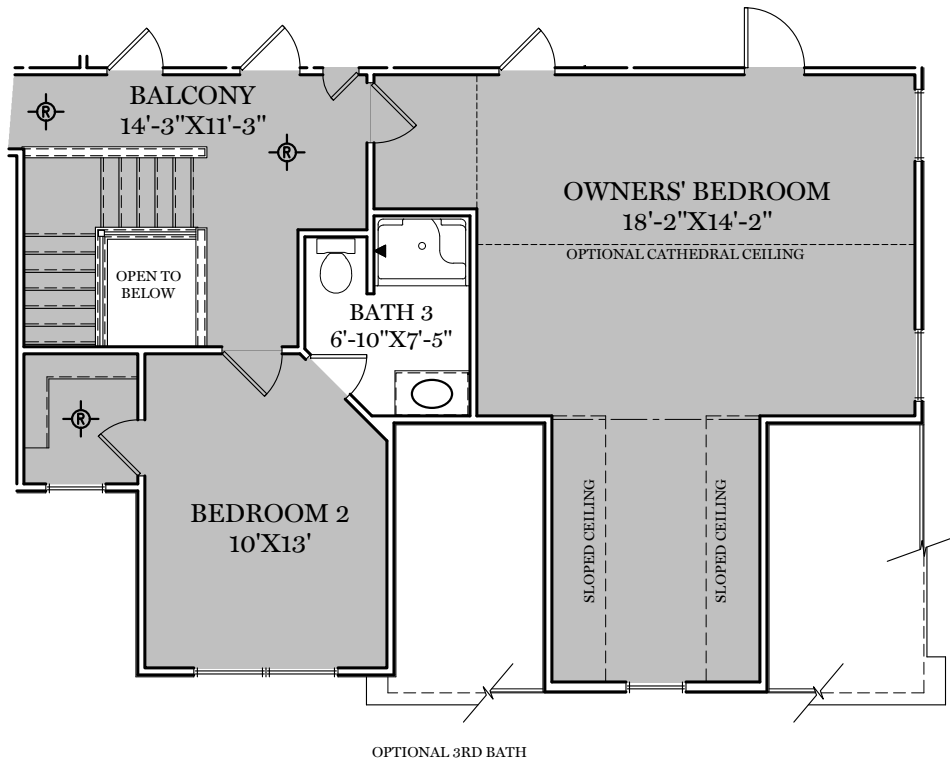

- = CARPETED AREA
- ⊕ = EXTERIOR RECEPTACLE
- HB ⊕ = EXTERIOR HOSE BIBB
- ⊕ (with circle) = FLUSH MOUNT RECESSED-STYLE LIGHT
- ⊕ (with dot) = CEILING LIGHT

ALL IMAGES ARE FOR ARTISTIC PURPOSES ONLY AND MAY CONTAIN ADDITIONAL FEATURES OR DESIGN OPTIONS NOT AVAILABLE ON ALL HOME PLANS AND IN ALL NEIGHBORHOODS. ROOM SIZE DIMENSIONS AND SQUARE FOOTAGES ARE APPROXIMATE. CONTACT SALES AGENT FOR MORE INFORMATION. TERMS AND CONDITIONS APPLY. [HTTPS://EGSTOLTZFUSHOMES.COM/TERMS-AND-CONDITIONS/](https://EGSTOLTZFUSHOMES.COM/TERMS-AND-CONDITIONS/)

BEDROOM 2
10'X13'

AMERICAN FLOOR PLAN

BEDROOM 2
10'X13'

HERITAGE FLOOR PLAN

2nd Floor Plan

"CAMBRIDGE"

ALL IMAGES ARE FOR ARTISTIC PURPOSES ONLY AND MAY CONTAIN ADDITIONAL FEATURES OR DESIGN OPTIONS NOT AVAILABLE ON ALL HOME PLANS AND IN ALL NEIGHBORHOODS. ROOM SIZE DIMENSIONS AND SQUARE FOOTAGES ARE APPROXIMATE. CONTACT SALES AGENT FOR MORE INFORMATION. TERMS AND CONDITIONS APPLY. [HTTPS://EGSTOLTZFUSHOMES.COM/TERMS-AND-CONDITIONS/](https://EGSTOLTZFUSHOMES.COM/TERMS-AND-CONDITIONS/)

■ = CARPETED AREA

⊗ = FLUSH MOUNT RECESSED-STYLE LIGHT

■ = CARPETED AREA

⊗ = FLUSH MOUNT RECESSED-STYLE LIGHT

ALL IMAGES ARE FOR ARTISTIC PURPOSES ONLY AND MAY CONTAIN ADDITIONAL FEATURES OR DESIGN OPTIONS NOT AVAILABLE ON ALL HOME PLANS AND IN ALL NEIGHBORHOODS. ROOM SIZE DIMENSIONS AND SQUARE FOOTAGES ARE APPROXIMATE. CONTACT SALES AGENT FOR MORE INFORMATION. TERMS AND CONDITIONS APPLY. [HTTPS://EGSTOLTZFUSHOMES.COM/TERMS-AND-CONDITIONS/](https://EGSTOLTZFUSHOMES.COM/TERMS-AND-CONDITIONS/)