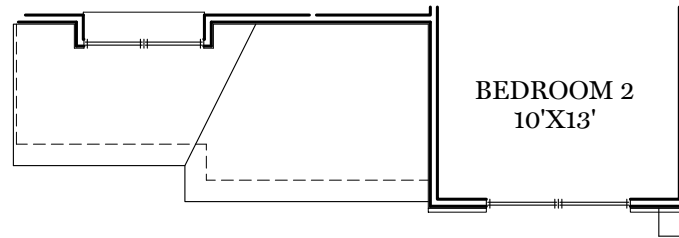

- = CARPETED AREA
- ⊕ = EXTERIOR RECEPTACLE
- HB ⊕ = EXTERIOR HOSE BIBB
- ⊕ (with circle) = FLUSH MOUNT RECESSED-STYLE LIGHT
- ⊕ (with dot) = CEILING LIGHT

ALL IMAGES ARE FOR ARTISTIC PURPOSES ONLY AND MAY CONTAIN ADDITIONAL FEATURES OR DESIGN OPTIONS NOT AVAILABLE ON ALL HOME PLANS AND IN ALL NEIGHBORHOODS. ROOM SIZE DIMENSIONS AND SQUARE FOOTAGES ARE APPROXIMATE. CONTACT SALES AGENT FOR MORE INFORMATION. TERMS AND CONDITIONS APPLY. [HTTPS://EGSTOLTZFUSHOMES.COM/TERMS-AND-CONDITIONS/](https://EGSTOLTZFUSHOMES.COM/TERMS-AND-CONDITIONS/)

■ = CARPETED AREA

⊙ = FLUSH MOUNT RECESSED-STYLE LIGHT

ALL IMAGES ARE FOR ARTISTIC PURPOSES ONLY AND MAY CONTAIN ADDITIONAL FEATURES OR DESIGN OPTIONS NOT AVAILABLE ON ALL HOME PLANS AND IN ALL NEIGHBORHOODS. ROOM SIZE DIMENSIONS AND SQUARE FOOTAGES ARE APPROXIMATE. CONTACT SALES AGENT FOR MORE INFORMATION. TERMS AND CONDITIONS APPLY. [HTTPS://EGSTOLTZFUSHOMES.COM/TERMS-AND-CONDITIONS/](https://EGSTOLTZFUSHOMES.COM/TERMS-AND-CONDITIONS/)