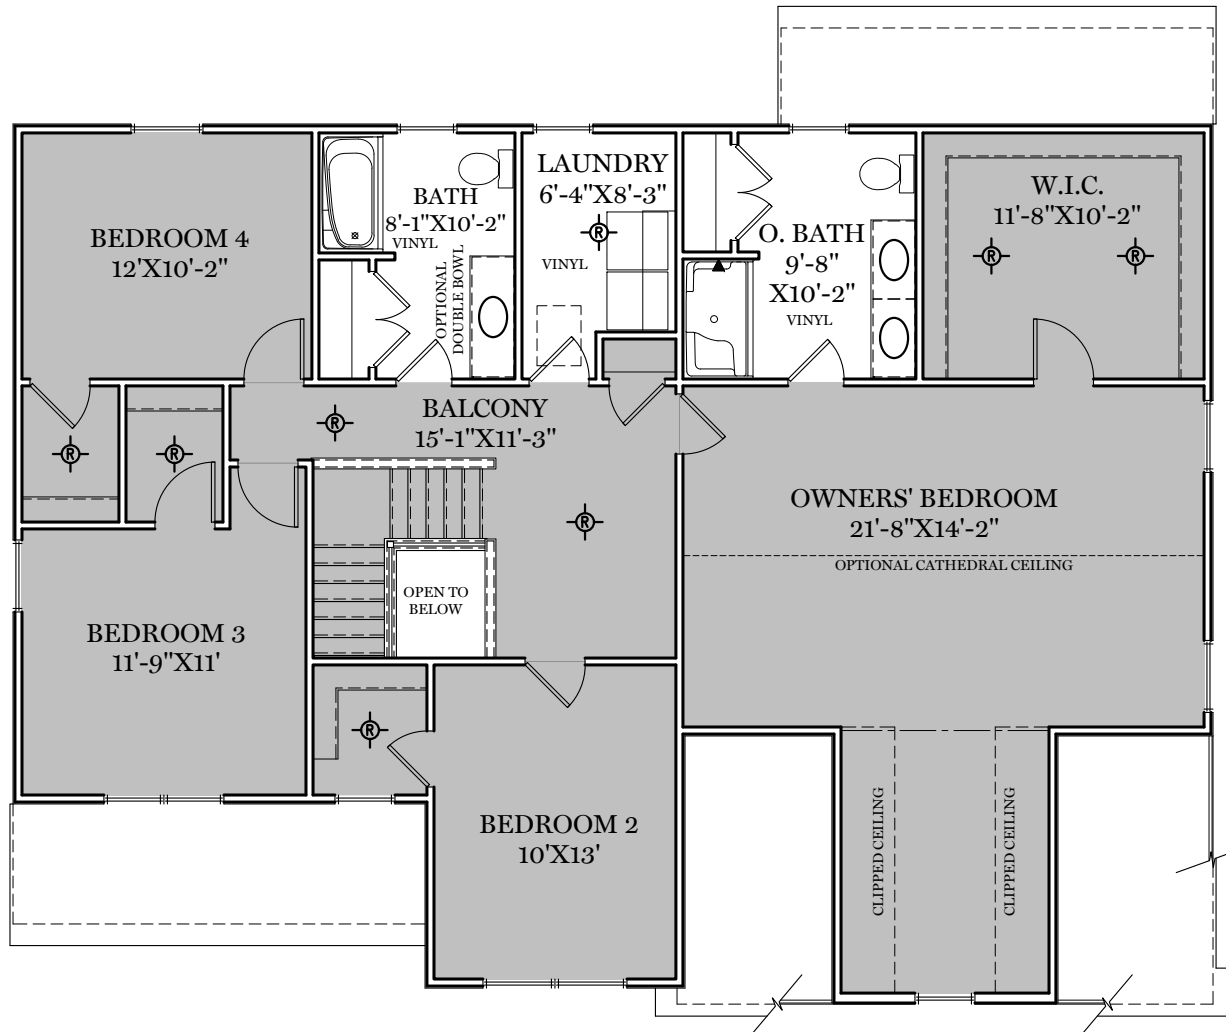

- = CARPETED AREA
- ⊕ = EXTERIOR RECEPTACLE
- HB ⊕ = EXTERIOR HOSE BIBB
- ⊕ (with circle) = FLUSH MOUNT RECESSED-STYLE LIGHT
- ⊕ (with dot) = CEILING LIGHT

ALL IMAGES ARE FOR ARTISTIC PURPOSES ONLY AND MAY CONTAIN ADDITIONAL FEATURES OR DESIGN OPTIONS NOT AVAILABLE ON ALL HOME PLANS AND IN ALL NEIGHBORHOODS. ROOM SIZE DIMENSIONS AND SQUARE FOOTAGES ARE APPROXIMATE. CONTACT SALES AGENT FOR MORE INFORMATION. TERMS AND CONDITIONS APPLY. [HTTPS://EGSTOLTZFUSHOMES.COM/TERMS-AND-CONDITIONS/](https://EGSTOLTZFUSHOMES.COM/TERMS-AND-CONDITIONS/)

AMERICAN FLOOR PLAN

HERITAGE FLOOR PLAN

1st Floor Plan

"CAMBRIDGE"

ALL IMAGES ARE FOR ARTISTIC PURPOSES ONLY AND MAY CONTAIN ADDITIONAL FEATURES OR DESIGN OPTIONS NOT AVAILABLE ON ALL HOME PLANS AND IN ALL NEIGHBORHOODS. ROOM SIZE DIMENSIONS AND SQUARE FOOTAGES ARE APPROXIMATE. CONTACT SALES AGENT FOR MORE INFORMATION. TERMS AND CONDITIONS APPLY. [HTTPS://EGSTOLTZFUSHOMES.COM/TERMS-AND-CONDITIONS/](https://EGSTOLTZFUSHOMES.COM/TERMS-AND-CONDITIONS/)

■ = CARPETED AREA

⊙ = FLUSH MOUNT RECESSED-STYLE LIGHT

ALL IMAGES ARE FOR ARTISTIC PURPOSES ONLY AND MAY CONTAIN ADDITIONAL FEATURES OR DESIGN OPTIONS NOT AVAILABLE ON ALL HOME PLANS AND IN ALL NEIGHBORHOODS. ROOM SIZE DIMENSIONS AND SQUARE FOOTAGES ARE APPROXIMATE. CONTACT SALES AGENT FOR MORE INFORMATION. TERMS AND CONDITIONS APPLY. [HTTPS://EGSTOLTZFUSHOMES.COM/TERMS-AND-CONDITIONS/](https://EGSTOLTZFUSHOMES.COM/TERMS-AND-CONDITIONS/)

BEDROOM 2
10'X13'

AMERICAN FLOOR PLAN

BEDROOM 2
10'X13'

HERITAGE FLOOR PLAN

2nd Floor Plan

"CAMBRIDGE"

ALL IMAGES ARE FOR ARTISTIC PURPOSES ONLY AND MAY CONTAIN ADDITIONAL FEATURES OR DESIGN OPTIONS NOT AVAILABLE ON ALL HOME PLANS AND IN ALL NEIGHBORHOODS. ROOM SIZE DIMENSIONS AND SQUARE FOOTAGES ARE APPROXIMATE. CONTACT SALES AGENT FOR MORE INFORMATION. TERMS AND CONDITIONS APPLY. [HTTPS://EGSTOLTZFUSHOMES.COM/TERMS-AND-CONDITIONS/](https://EGSTOLTZFUSHOMES.COM/TERMS-AND-CONDITIONS/)