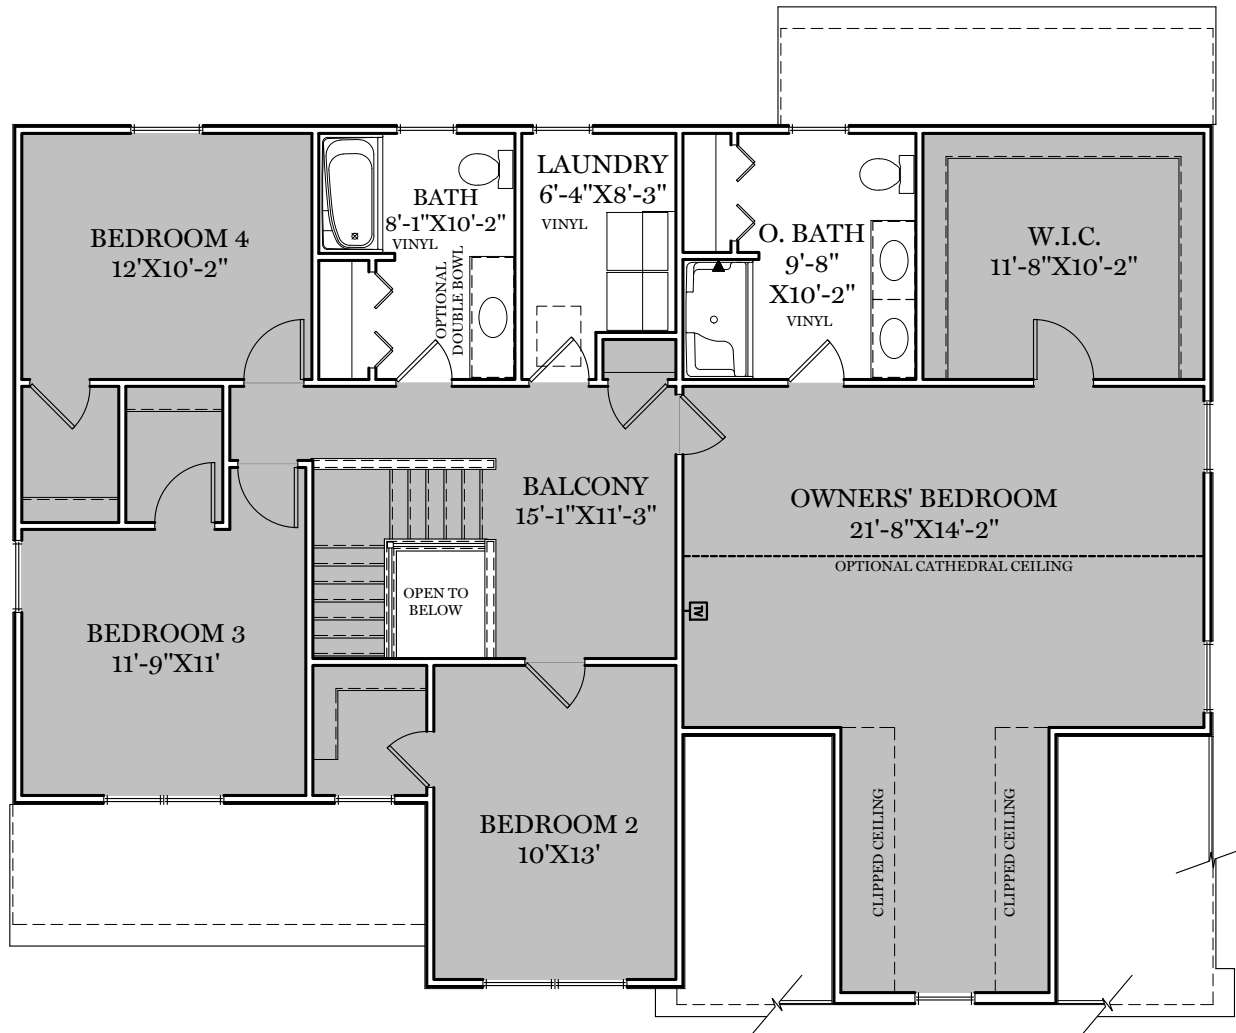

- = CARPETED AREA
- = CABLE T.V. ROUGH IN

ALL IMAGES ARE FOR ARTISTIC PURPOSES ONLY AND MAY CONTAIN ADDITIONAL FEATURES OR DESIGN OPTIONS NOT AVAILABLE ON ALL HOME PLANS AND IN ALL NEIGHBORHOODS. ROOM SIZE DIMENSIONS AND SQUARE FOOTAGES ARE APPROXIMATE. CONTACT SALES AGENT FOR MORE INFORMATION. TERMS AND CONDITIONS APPLY. [HTTPS://EGSTOLTZFUSHOMES.COM/TERMS-AND-CONDITIONS/](https://EGSTOLTZFUSHOMES.COM/TERMS-AND-CONDITIONS/)