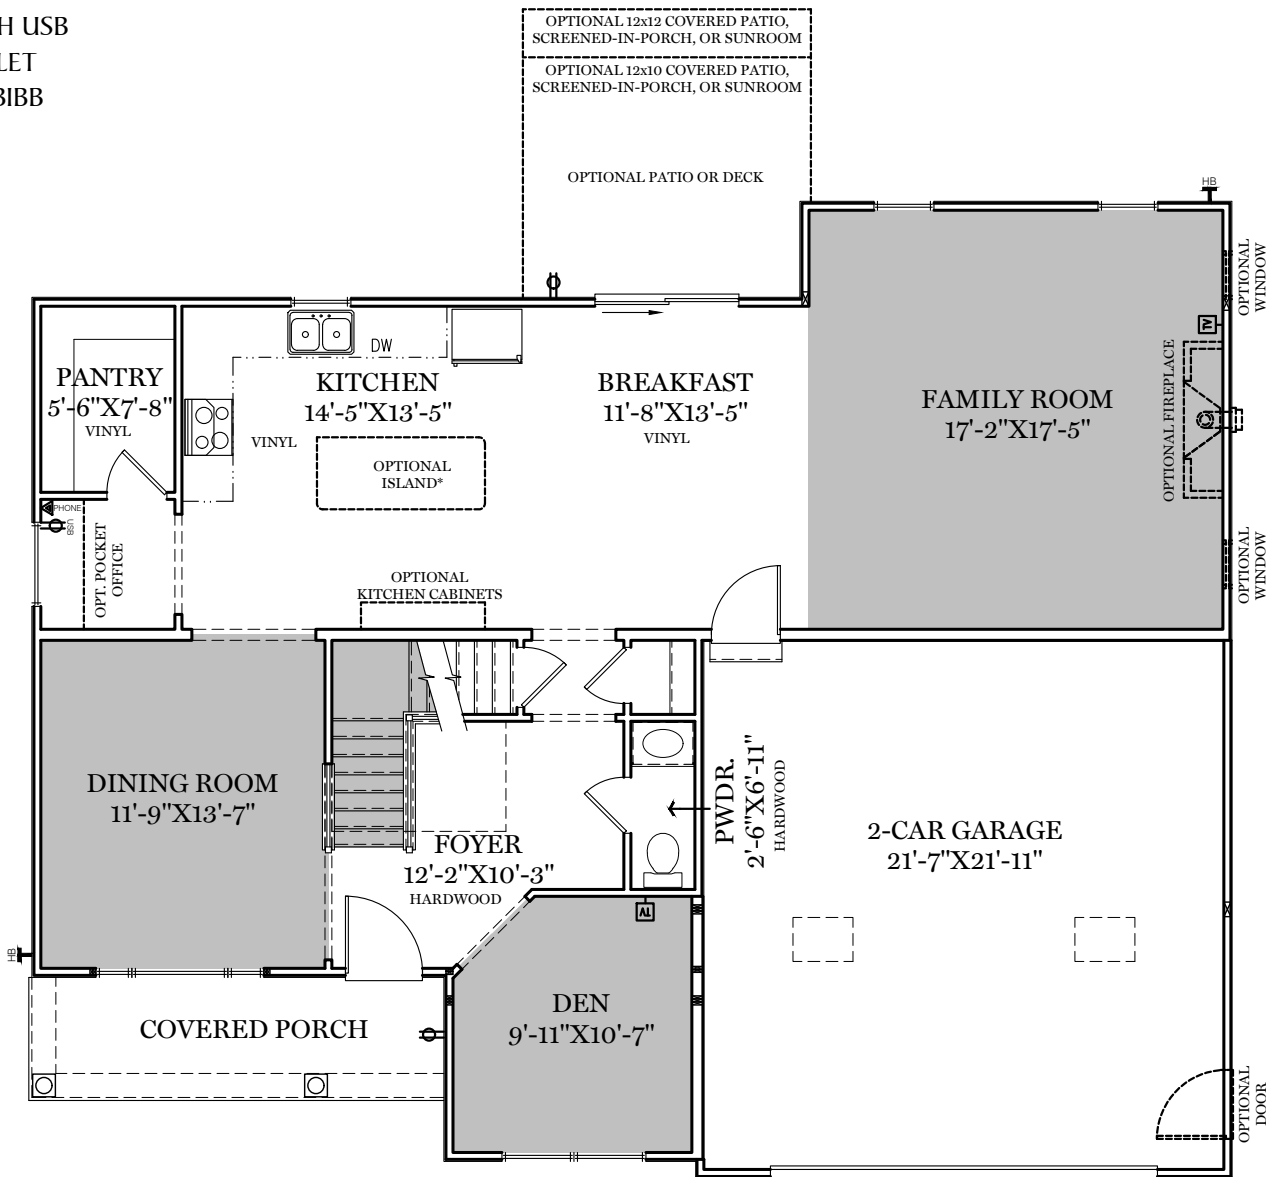

-  = CARPETED AREA
-  = CABLE T.V. ROUGH IN
-  = EXTERIOR RECEPTACLE
-  = RECEPTACLE WITH USB
-  = TELEPHONE OUTLET
-  = EXTERIOR HOSE BIBB

ALL IMAGES ARE FOR ARTISTIC PURPOSES ONLY AND MAY CONTAIN ADDITIONAL FEATURES OR DESIGN OPTIONS NOT AVAILABLE ON ALL HOME PLANS AND IN ALL NEIGHBORHOODS. ROOM SIZE DIMENSIONS AND SQUARE FOOTAGES ARE APPROXIMATE. CONTACT SALES AGENT FOR MORE INFORMATION. TERMS AND CONDITIONS APPLY. [HTTPS://EGSTOLTZFUSHOMES.COM/TERMS-AND-CONDITIONS/](https://EGSTOLTZFUSHOMES.COM/TERMS-AND-CONDITIONS/)

- = CARPETED AREA
- = CABLE T.V. ROUGH IN

ALL IMAGES ARE FOR ARTISTIC PURPOSES ONLY AND MAY CONTAIN ADDITIONAL FEATURES OR DESIGN OPTIONS NOT AVAILABLE ON ALL HOME PLANS AND IN ALL NEIGHBORHOODS. ROOM SIZE DIMENSIONS AND SQUARE FOOTAGES ARE APPROXIMATE. CONTACT SALES AGENT FOR MORE INFORMATION. TERMS AND CONDITIONS APPLY. [HTTPS://EGSTOLTZFUSHOMES.COM/TERMS-AND-CONDITIONS/](https://EGSTOLTZFUSHOMES.COM/TERMS-AND-CONDITIONS/)