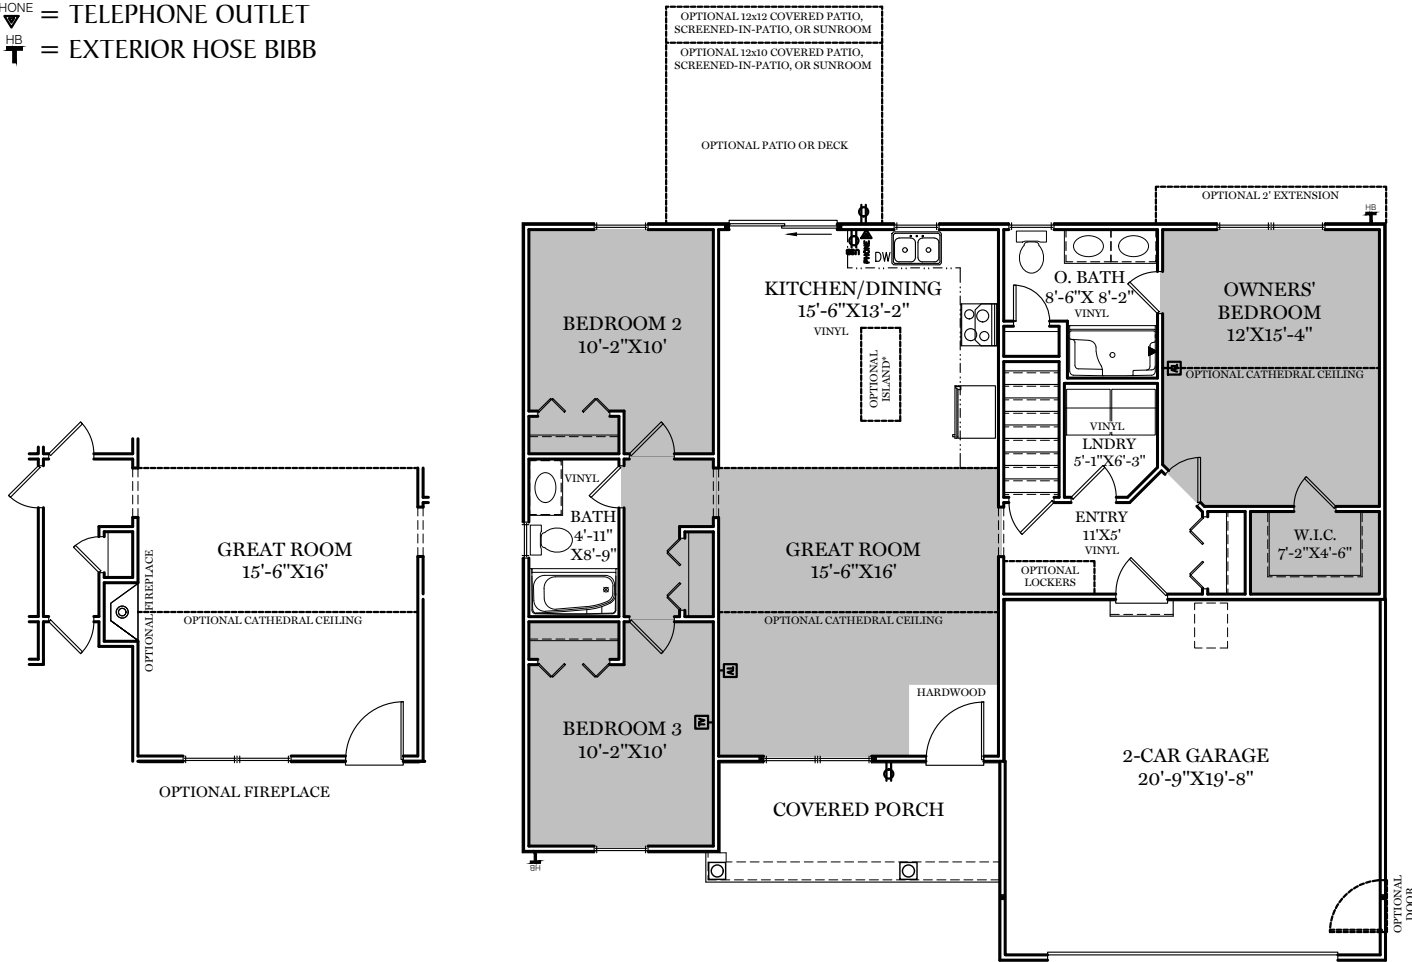

-  = CARPETED AREA
-  = CABLE T.V. ROUGH IN
-  = EXTERIOR RECEPTACLE
-  = RECEPTACLE WITH USB
-  = TELEPHONE OUTLET
-  = EXTERIOR HOSE BIBB

TRADITIONAL\*\* & CLASSIC FLOOR PLAN SHOWN  
**1st Floor Plan - 1,305 sf**  
 "CAMPBELL"

AMERICAN & HERITAGE FLOOR PLAN

TRADITIONAL\*\* FLOOR PLAN SHOWN