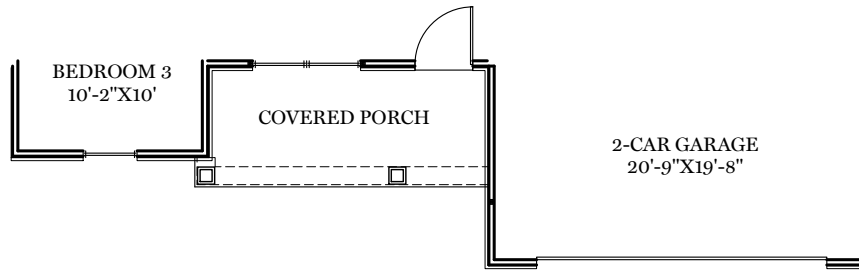

AMERICAN & HERITAGE FLOOR PLAN

1st Floor Plan

"CAMPBELL"

ALL IMAGES ARE FOR ARTISTIC PURPOSES ONLY AND MAY CONTAIN ADDITIONAL FEATURES OR DESIGN OPTIONS NOT AVAILABLE ON ALL HOME PLANS AND IN ALL NEIGHBORHOODS. ROOM SIZE DIMENSIONS AND SQUARE FOOTAGES ARE APPROXIMATE. CONTACT SALES AGENT FOR MORE INFORMATION. TERMS AND CONDITIONS APPLY. [HTTPS://EGSTOLTZFUSHOMES.COM/TERMS-AND-CONDITIONS/](https://EGSTOLTZFUSHOMES.COM/TERMS-AND-CONDITIONS/)