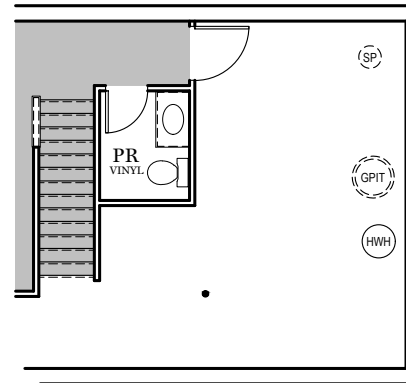

TRADITIONAL\*\* FLOOR PLAN SHOWN

# Foundation

"CAMPBELL"

\*\* TRADITIONAL FLOOR PLAN ONLY AVAILABLE IN SELECT COMMUNITIES

PDF LAST UPDATED 1/14/2022

■ = CARPETED AREA

OPTIONAL FINISHED POWDER ROOM (+55 SF)

OPTIONAL FINISHED BATHROOM (+70 SF)