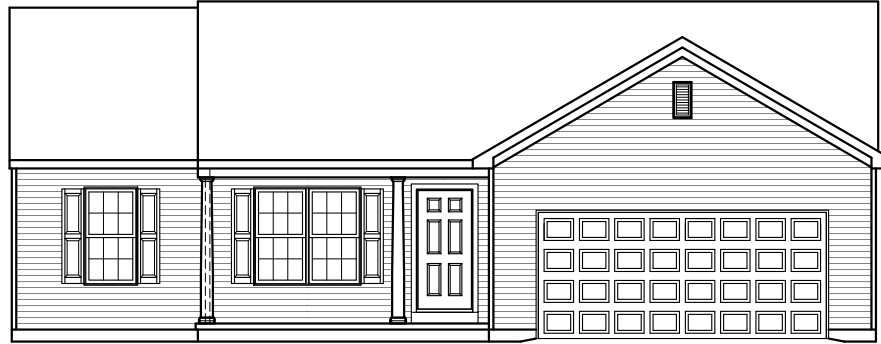

TRADITIONAL ELEVATION**