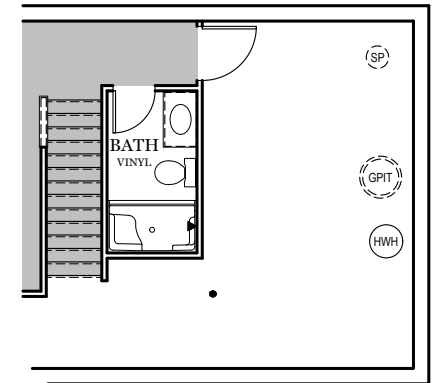

TRADITIONAL\*\* FLOOR PLAN SHOWN

# Foundation

"CAMPBELL"

\*\* TRADITIONAL FLOOR PLAN ONLY AVAILABLE IN SELECT COMMUNITIES

PDF LAST UPDATED 1/14/2022

■ = CARPETED AREA

OPTIONAL FINISHED POWDER ROOM (+55 SF)

OPTIONAL FINISHED BATHROOM (+70 SF)