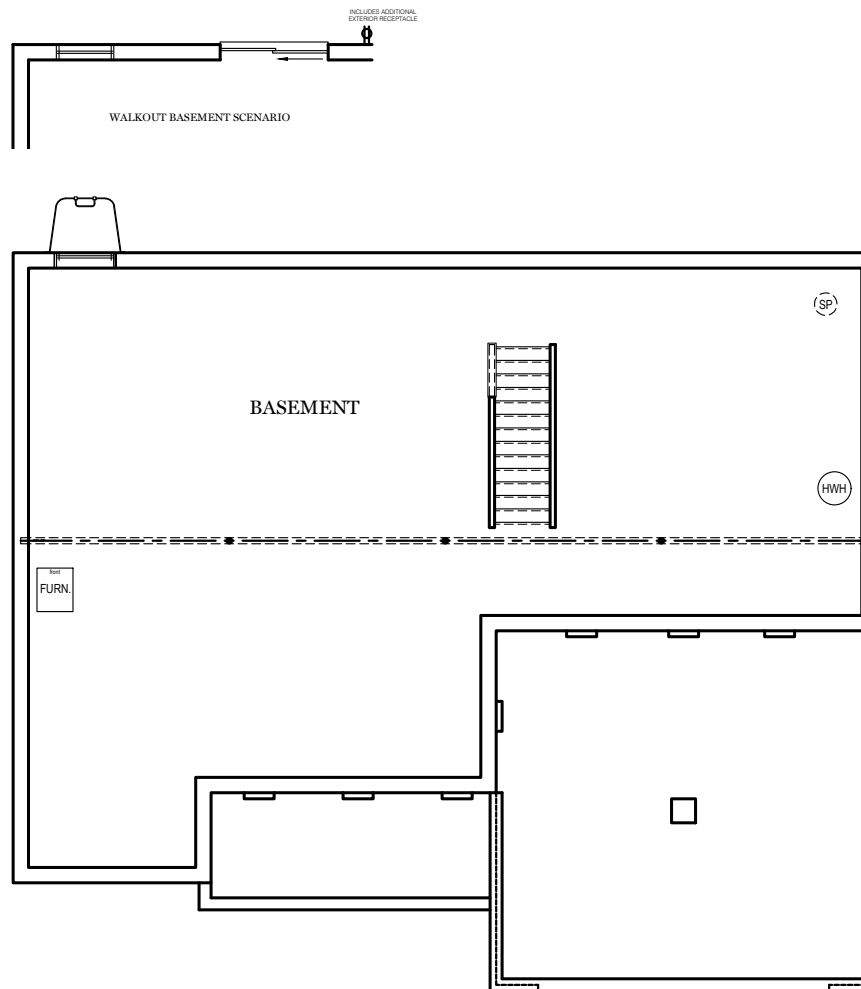

E.G.S. RESERVES THE RIGHT TO RELOCATE MECHANICALS AS REQ. BY SITE CONDITIONS

ALL IMAGES ARE FOR ARTISTIC PURPOSES ONLY AND MAY CONTAIN ADDITIONAL FEATURES OR DESIGN OPTIONS NOT AVAILABLE ON ALL HOME PLANS AND IN ALL NEIGHBORHOODS. ROOM SIZE DIMENSIONS AND SQUARE FOOTAGES ARE APPROXIMATE. CONTACT SALES AGENT FOR MORE INFORMATION. TERMS AND CONDITIONS APPLY. [HTTPS://EGSTOLTZFUSHOMES.COM/TERMS-AND-CONDITIONS/](https://EGSTOLTZFUSHOMES.COM/TERMS-AND-CONDITIONS/)

TRADITIONAL** FLOOR PLAN SHOWN

Foundation

"CAMPBELL"

** TRADITIONAL FLOOR PLAN ONLY AVAILABLE IN SELECT COMMUNITIES

PDF LAST UPDATED 1/14/2022