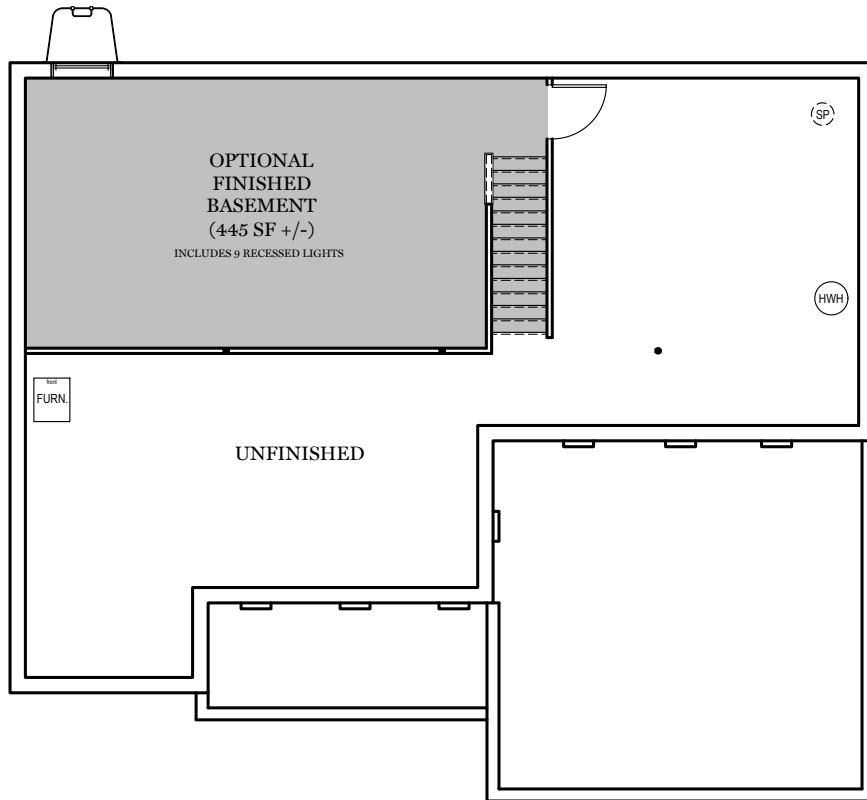

TRADITIONAL\*\* FLOOR PLAN SHOWN

# Foundation

"CAMPBELL"

\*\* TRADITIONAL FLOOR PLAN ONLY AVAILABLE IN SELECT COMMUNITIES

PDF LAST UPDATED 1/14/2022

■ = CARPETED AREA

OPTIONAL FINISHED POWDER ROOM (+55 SF)

OPTIONAL FINISHED BATHROOM (+70 SF)