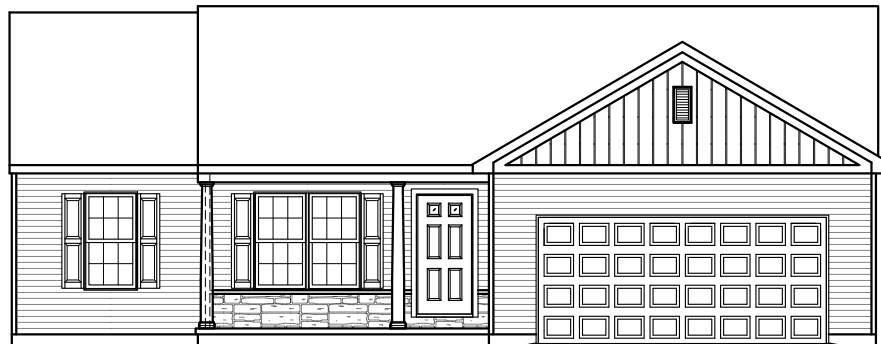

# Foundation

"CAMPBELL"

\*\* TRADITIONAL FLOOR PLAN ONLY AVAILABLE IN SELECT COMMUNITIES

PDF LAST UPDATED 1/14/2022

■ = CARPETED AREA

OPTIONAL FINISHED POWDER ROOM (+55 SF)

OPTIONAL FINISHED BATHROOM (+70 SF)

TRADITIONAL ELEVATION\*\*

CLASSIC ELEVATION