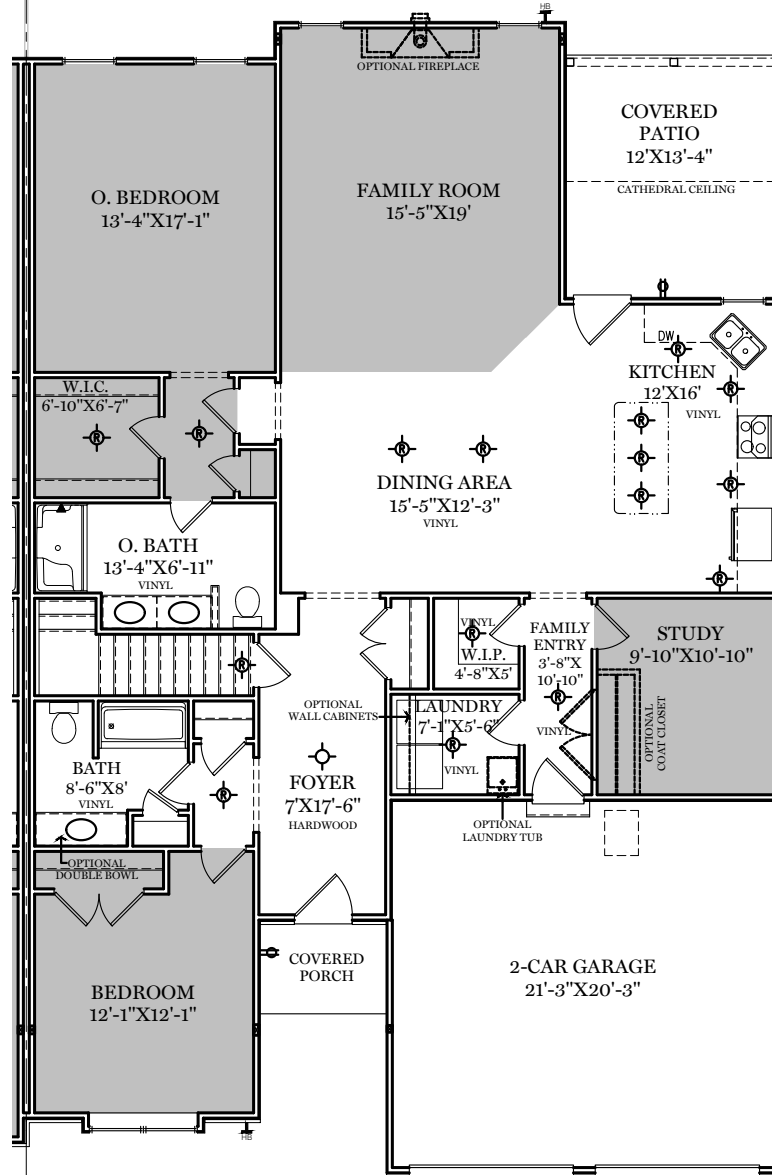

- = CARPETED AREA
- ⊕ = EXTERIOR RECEPTACLE
- HB ⊕ = EXTERIOR HOSE BIBB
- ⊕ = FLUSH MOUNT RECESSED-STYLE LIGHT
- ⊙ = CEILING LIGHT

ALL IMAGES ARE FOR ARTISTIC PURPOSES ONLY AND MAY CONTAIN ADDITIONAL FEATURES OR DESIGN OPTIONS NOT AVAILABLE ON ALL HOME PLANS AND IN ALL NEIGHBORHOODS. ROOM SIZE DIMENSIONS AND SQUARE FOOTAGES ARE APPROXIMATE. CONTACT SALES AGENT FOR MORE INFORMATION. TERMS AND CONDITIONS APPLY. [HTTPS://EGSTOLTZFUSHOMES.COM/TERMS-AND-CONDITIONS/](https://EGSTOLTZFUSHOMES.COM/TERMS-AND-CONDITIONS/)

E.G.S. RESERVES THE RIGHT TO RELOCATE MECHANICALS AS REQ. BY SITE CONDITIONS

ALL IMAGES ARE FOR ARTISTIC PURPOSES ONLY AND MAY CONTAIN ADDITIONAL FEATURES OR DESIGN OPTIONS NOT AVAILABLE ON ALL HOME PLANS AND IN ALL NEIGHBORHOODS. ROOM SIZE DIMENSIONS AND SQUARE FOOTAGES ARE APPROXIMATE. CONTACT SALES AGENT FOR MORE INFORMATION. TERMS AND CONDITIONS APPLY. [HTTPS://EGSTOLTZFUSHOMES.COM/TERMS-AND-CONDITIONS/](https://EGSTOLTZFUSHOMES.COM/TERMS-AND-CONDITIONS/)

PDF LAST UPDATED 4/26/2024

- = CARPETED AREA
- ⊙ = FLUSH MOUNT RECESSED-STYLE LIGHT

OPTIONAL FINISHED
POWDER ROOM (+36 SF)

OPTIONAL FINISHED
BATHROOM (+52 SF)

ALL IMAGES ARE FOR ARTISTIC PURPOSES ONLY AND MAY CONTAIN ADDITIONAL FEATURES OR DESIGN OPTIONS NOT AVAILABLE ON ALL HOME PLANS AND IN ALL NEIGHBORHOODS. ROOM SIZE DIMENSIONS AND SQUARE FOOTAGES ARE APPROXIMATE. CONTACT SALES AGENT FOR MORE INFORMATION. TERMS AND CONDITIONS APPLY. [HTTPS://EGSTOLTZFUSHOMES.COM/TERMS-AND-CONDITIONS/](https://egstoltzfushomes.com/terms-and-conditions/)