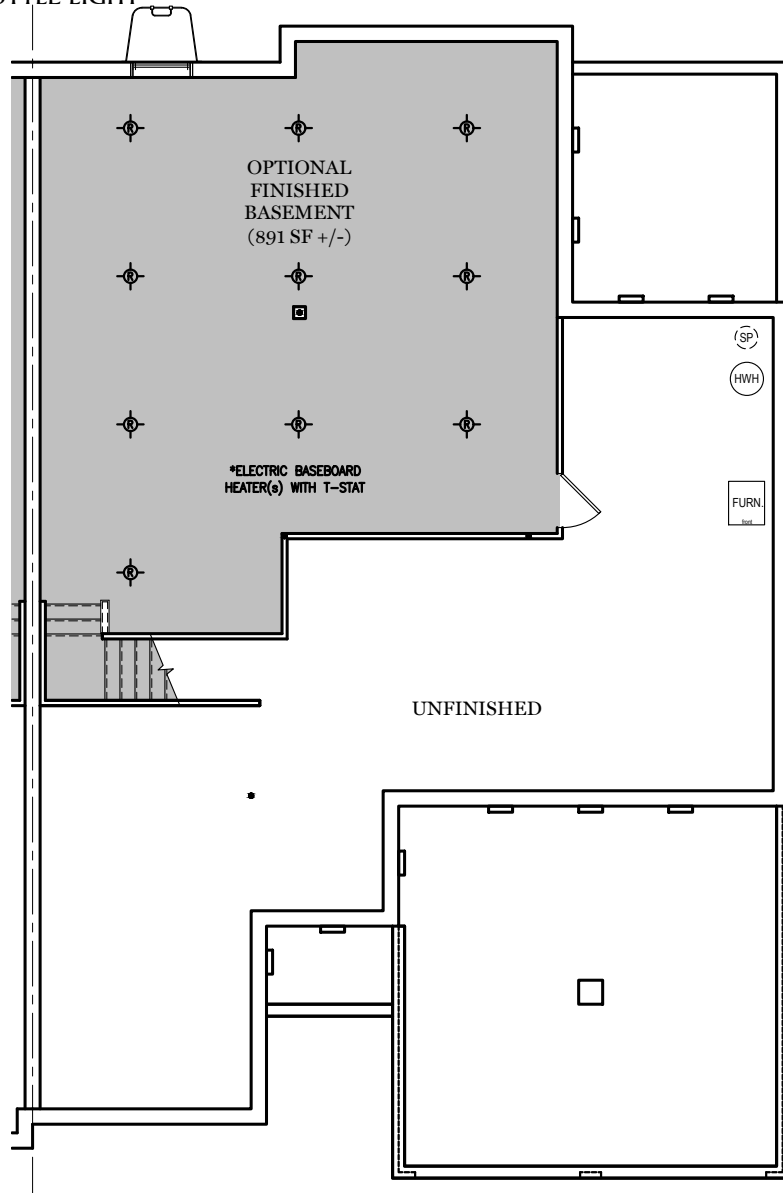

- = CARPETED AREA
- ⊕ = EXTERIOR RECEPTACLE
- HB ⊕ = EXTERIOR HOSE BIBB
- ⊕ = FLUSH MOUNT RECESSED-STYLE LIGHT
- ⊙ = CEILING LIGHT

ALL IMAGES ARE FOR ARTISTIC PURPOSES ONLY AND MAY CONTAIN ADDITIONAL FEATURES OR DESIGN OPTIONS NOT AVAILABLE ON ALL HOME PLANS AND IN ALL NEIGHBORHOODS. ROOM SIZE DIMENSIONS AND SQUARE FOOTAGES ARE APPROXIMATE. CONTACT SALES AGENT FOR MORE INFORMATION. TERMS AND CONDITIONS APPLY. [HTTPS://EGSTOLTZFUSHOMES.COM/TERMS-AND-CONDITIONS/](https://EGSTOLTZFUSHOMES.COM/TERMS-AND-CONDITIONS/)

PDF LAST UPDATED 4/26/2024

- = CARPETED AREA
- ⊙ = FLUSH MOUNT RECESSED-STYLE LIGHT

OPTIONAL FINISHED
POWDER ROOM (+36 SF)

OPTIONAL FINISHED
BATHROOM (+52 SF)

ALL IMAGES ARE FOR ARTISTIC PURPOSES ONLY AND MAY CONTAIN ADDITIONAL FEATURES OR DESIGN OPTIONS NOT AVAILABLE ON ALL HOME PLANS AND IN ALL NEIGHBORHOODS. ROOM SIZE DIMENSIONS AND SQUARE FOOTAGES ARE APPROXIMATE. CONTACT SALES AGENT FOR MORE INFORMATION. TERMS AND CONDITIONS APPLY. [HTTPS://EGSTOLTZFUSHOMES.COM/TERMS-AND-CONDITIONS/](https://egstoltzfushomes.com/terms-and-conditions/)