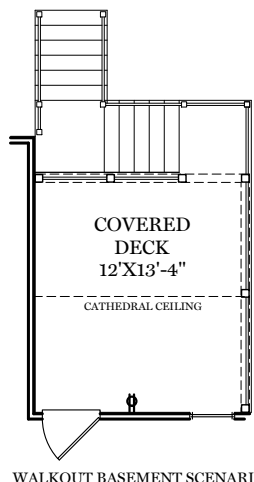

- = CARPETED AREA
- ⊕ = EXTERIOR RECEPTACLE
- HB ⊕ = EXTERIOR HOSE BIBB
- ⊕ = FLUSH MOUNT RECESSED-STYLE LIGHT
- ⊙ = CEILING LIGHT

ALL IMAGES ARE FOR ARTISTIC PURPOSES ONLY AND MAY CONTAIN ADDITIONAL FEATURES OR DESIGN OPTIONS NOT AVAILABLE ON ALL HOME PLANS AND IN ALL NEIGHBORHOODS. ROOM SIZE DIMENSIONS AND SQUARE FOOTAGES ARE APPROXIMATE. CONTACT SALES AGENT FOR MORE INFORMATION. TERMS AND CONDITIONS APPLY. [HTTPS://EGSTOLTZFUSHOMES.COM/TERMS-AND-CONDITIONS/](https://EGSTOLTZFUSHOMES.COM/TERMS-AND-CONDITIONS/)

PDF LAST UPDATED 4/26/2024

- = CARPETED AREA
- ⊙ = FLUSH MOUNT RECESSED-STYLE LIGHT

OPTIONAL FINISHED
POWDER ROOM (+36 SF)

OPTIONAL FINISHED
BATHROOM (+52 SF)

ALL IMAGES ARE FOR ARTISTIC PURPOSES ONLY AND MAY CONTAIN ADDITIONAL FEATURES OR DESIGN OPTIONS NOT AVAILABLE ON ALL HOME PLANS AND IN ALL NEIGHBORHOODS. ROOM SIZE DIMENSIONS AND SQUARE FOOTAGES ARE APPROXIMATE. CONTACT SALES AGENT FOR MORE INFORMATION. TERMS AND CONDITIONS APPLY. [HTTPS://EGSTOLTZFUSHOMES.COM/TERMS-AND-CONDITIONS/](https://egstoltzfushomes.com/terms-and-conditions/)