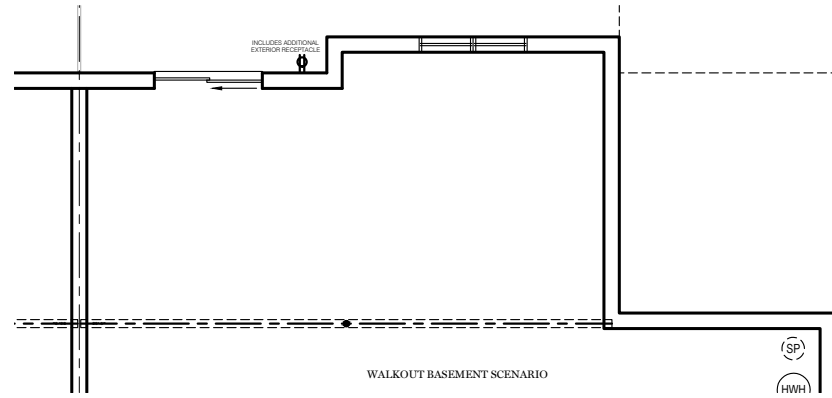

- = CARPETED AREA
- ⊕ = EXTERIOR RECEPTACLE
- HB ⊕ = EXTERIOR HOSE BIBB
- ⊕ = FLUSH MOUNT RECESSED-STYLE LIGHT
- ⊙ = CEILING LIGHT

ALL IMAGES ARE FOR ARTISTIC PURPOSES ONLY AND MAY CONTAIN ADDITIONAL FEATURES OR DESIGN OPTIONS NOT AVAILABLE ON ALL HOME PLANS AND IN ALL NEIGHBORHOODS. ROOM SIZE DIMENSIONS AND SQUARE FOOTAGES ARE APPROXIMATE. CONTACT SALES AGENT FOR MORE INFORMATION. TERMS AND CONDITIONS APPLY. [HTTPS://EGSTOLTZFUSHOMES.COM/TERMS-AND-CONDITIONS/](https://EGSTOLTZFUSHOMES.COM/TERMS-AND-CONDITIONS/)