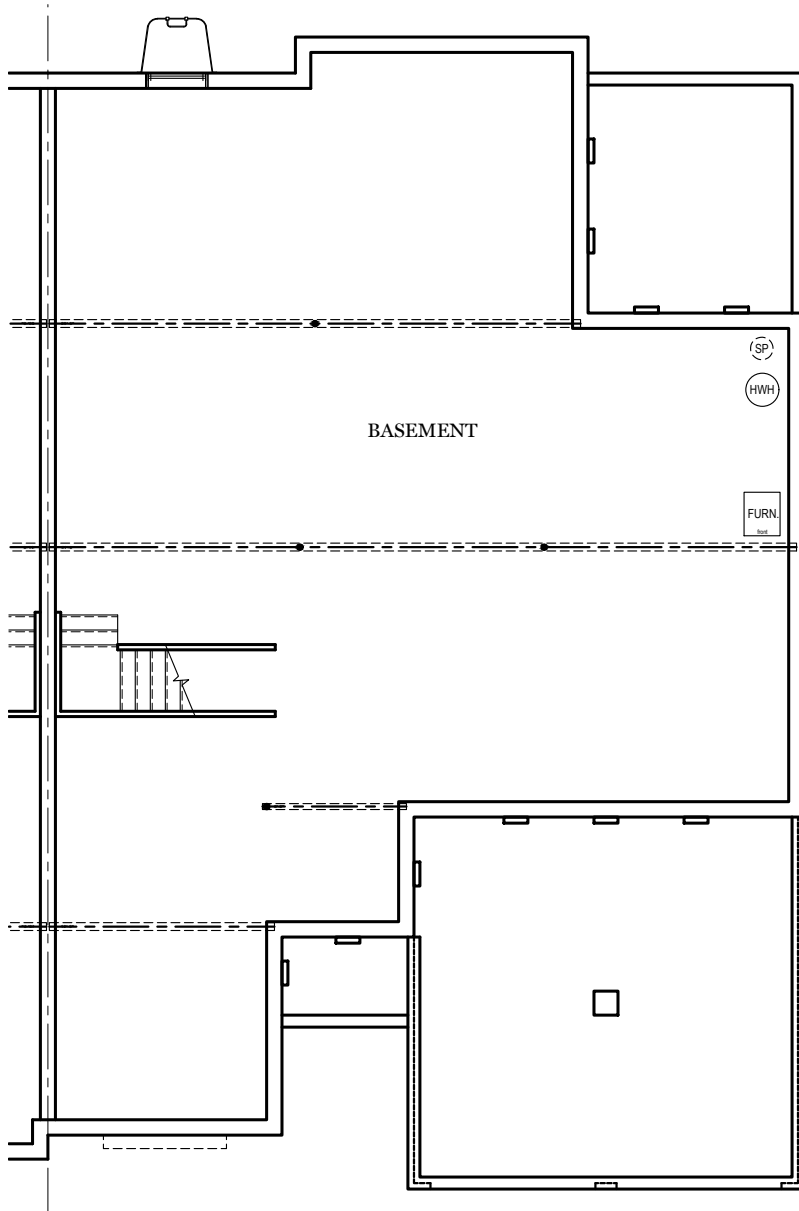

- = CARPETED AREA
- ⊕ = EXTERIOR RECEPTACLE
- HB ⊕ = EXTERIOR HOSE BIBB
- ⊕ = FLUSH MOUNT RECESSED-STYLE LIGHT
- ⊙ = CEILING LIGHT

ALL IMAGES ARE FOR ARTISTIC PURPOSES ONLY AND MAY CONTAIN ADDITIONAL FEATURES OR DESIGN OPTIONS NOT AVAILABLE ON ALL HOME PLANS AND IN ALL NEIGHBORHOODS. ROOM SIZE DIMENSIONS AND SQUARE FOOTAGES ARE APPROXIMATE. CONTACT SALES AGENT FOR MORE INFORMATION. TERMS AND CONDITIONS APPLY. [HTTPS://EGSTOLTZFUSHOMES.COM/TERMS-AND-CONDITIONS/](https://EGSTOLTZFUSHOMES.COM/TERMS-AND-CONDITIONS/)

PDF LAST UPDATED 4/26/2024

- = CARPETED AREA
- ⊙ = FLUSH MOUNT RECESSED-STYLE LIGHT

OPTIONAL FINISHED
POWDER ROOM (+36 SF)

OPTIONAL FINISHED
BATHROOM (+52 SF)

ALL IMAGES ARE FOR ARTISTIC PURPOSES ONLY AND MAY CONTAIN ADDITIONAL FEATURES OR DESIGN OPTIONS NOT AVAILABLE ON ALL HOME PLANS AND IN ALL NEIGHBORHOODS. ROOM SIZE DIMENSIONS AND SQUARE FOOTAGES ARE APPROXIMATE. CONTACT SALES AGENT FOR MORE INFORMATION. TERMS AND CONDITIONS APPLY. [HTTPS://EGSTOLTZFUSHOMES.COM/TERMS-AND-CONDITIONS/](https://egstoltzfushomes.com/terms-and-conditions/)