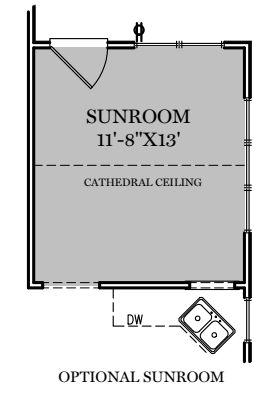

- = CARPETED AREA
- ⊕ = EXTERIOR RECEPTACLE
- HB ⊕ = EXTERIOR HOSE BIBB
- ⊕ = FLUSH MOUNT RECESSED-STYLE LIGHT
- ⊙ = CEILING LIGHT

ALL IMAGES ARE FOR ARTISTIC PURPOSES ONLY AND MAY CONTAIN ADDITIONAL FEATURES OR DESIGN OPTIONS NOT AVAILABLE ON ALL HOME PLANS AND IN ALL NEIGHBORHOODS. ROOM SIZE DIMENSIONS AND SQUARE FOOTAGES ARE APPROXIMATE. CONTACT SALES AGENT FOR MORE INFORMATION. TERMS AND CONDITIONS APPLY. [HTTPS://EGSTOLTZFUSHOMES.COM/TERMS-AND-CONDITIONS/](https://EGSTOLTZFUSHOMES.COM/TERMS-AND-CONDITIONS/)

PDF LAST UPDATED 4/26/2024

- = CARPETED AREA
- ⊙ = FLUSH MOUNT RECESSED-STYLE LIGHT

OPTIONAL FINISHED
POWDER ROOM (+36 SF)

OPTIONAL FINISHED
BATHROOM (+52 SF)

ALL IMAGES ARE FOR ARTISTIC PURPOSES ONLY AND MAY CONTAIN ADDITIONAL FEATURES OR DESIGN OPTIONS NOT AVAILABLE ON ALL HOME PLANS AND IN ALL NEIGHBORHOODS. ROOM SIZE DIMENSIONS AND SQUARE FOOTAGES ARE APPROXIMATE. CONTACT SALES AGENT FOR MORE INFORMATION. TERMS AND CONDITIONS APPLY. [HTTPS://EGSTOLTZFUSHOMES.COM/TERMS-AND-CONDITIONS/](https://egstoltzfushomes.com/terms-and-conditions/)