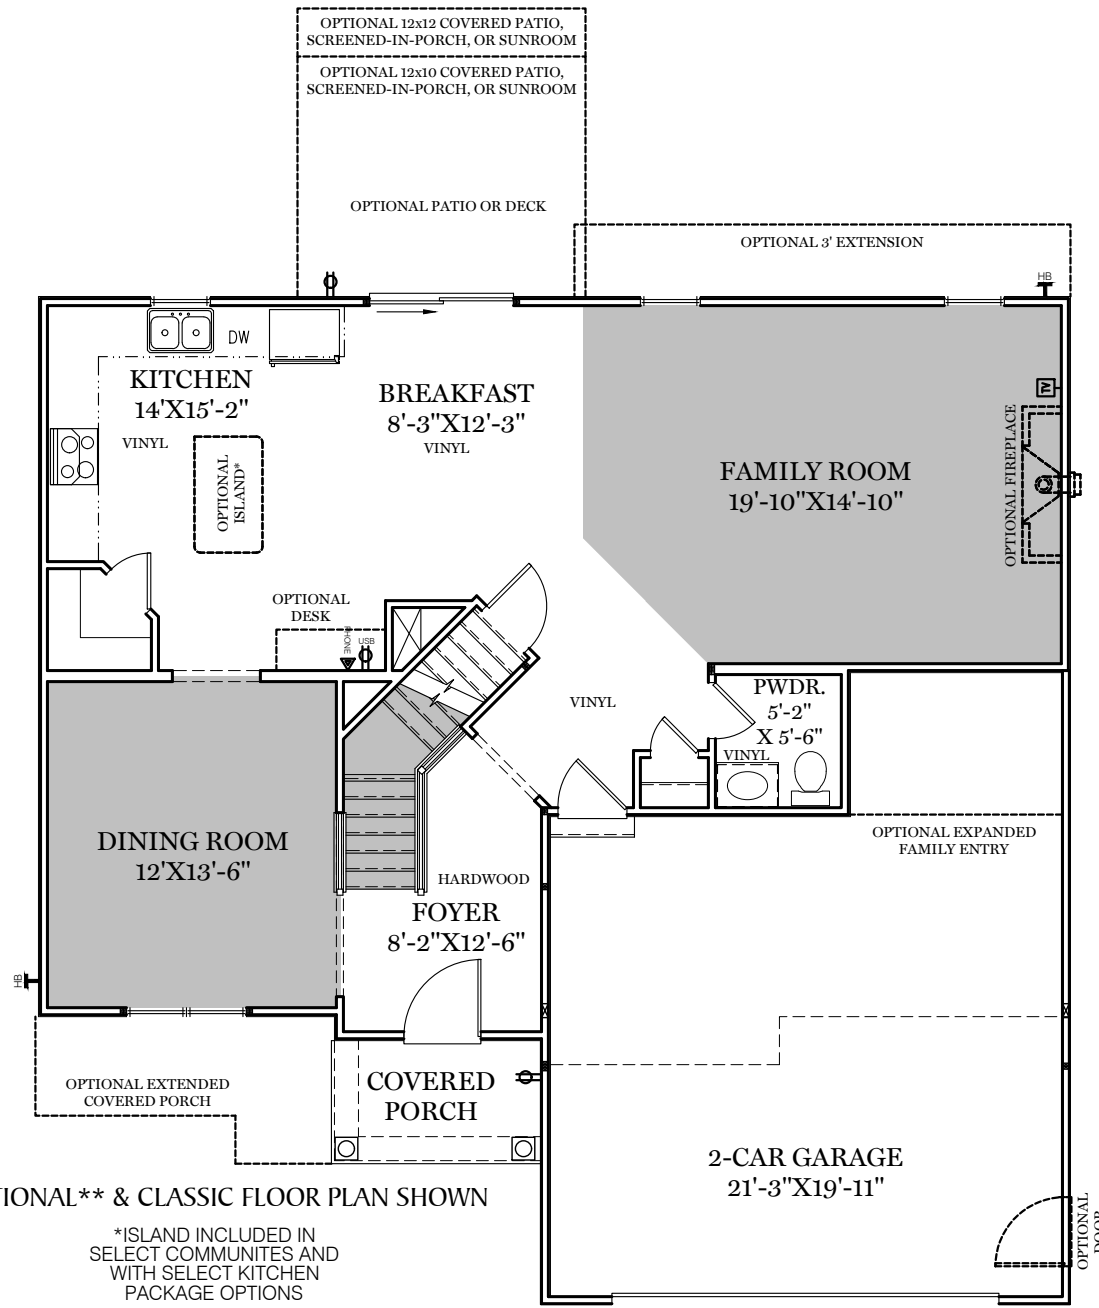

-  = CARPETED AREA
-  = CABLE T.V. ROUGH IN
-  = EXTERIOR RECEPTACLE
-  = RECEPTACLE WITH USB
-  = TELEPHONE OUTLET
-  = EXTERIOR HOSE BIBB

TRADITIONAL** & CLASSIC FLOOR PLAN SHOWN

*ISLAND INCLUDED IN SELECT COMMUNITIES AND WITH SELECT KITCHEN PACKAGE OPTIONS

1st Floor Plan - 1,064 sf

"DANBURY"

** TRADITIONAL FLOOR PLAN ONLY AVAILABLE IN SELECT COMMUNITIES

PDF LAST UPDATED 1/14/2022

AMERICAN FLOOR PLAN

HERITAGE FLOOR PLAN

1st Floor Plan

"DANBURY"