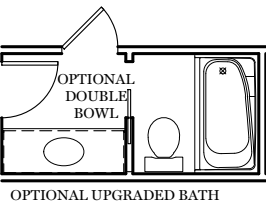

= CARPETED AREA
TV = CABLE T.V. OUTLET

TRADITIONAL**, CLASSIC, AMERICAN,
AND HERITAGE FLOOR PLAN SHOWN

ALL IMAGES ARE FOR ARTISTIC
 PURPOSES ONLY AND MAY CONTAIN
 ADDITIONAL FEATURES OR DESIGN
 OPTIONS NOT AVAILABLE ON ALL
 HOME PLANS AND IN ALL
 NEIGHBORHOODS. ROOM SIZE
 DIMENSIONS AND SQUARE FOOTAGES
 ARE APPROXIMATE. CONTACT SALES
 AGENT FOR MORE INFORMATION.
 TERMS AND CONDITIONS APPLY.
[HTTPS://EGSTOLTZFUSHOMES.COM/
TERMS-AND-CONDITIONS/](https://EGSTOLTZFUSHOMES.COM/TERMS-AND-CONDITIONS/)