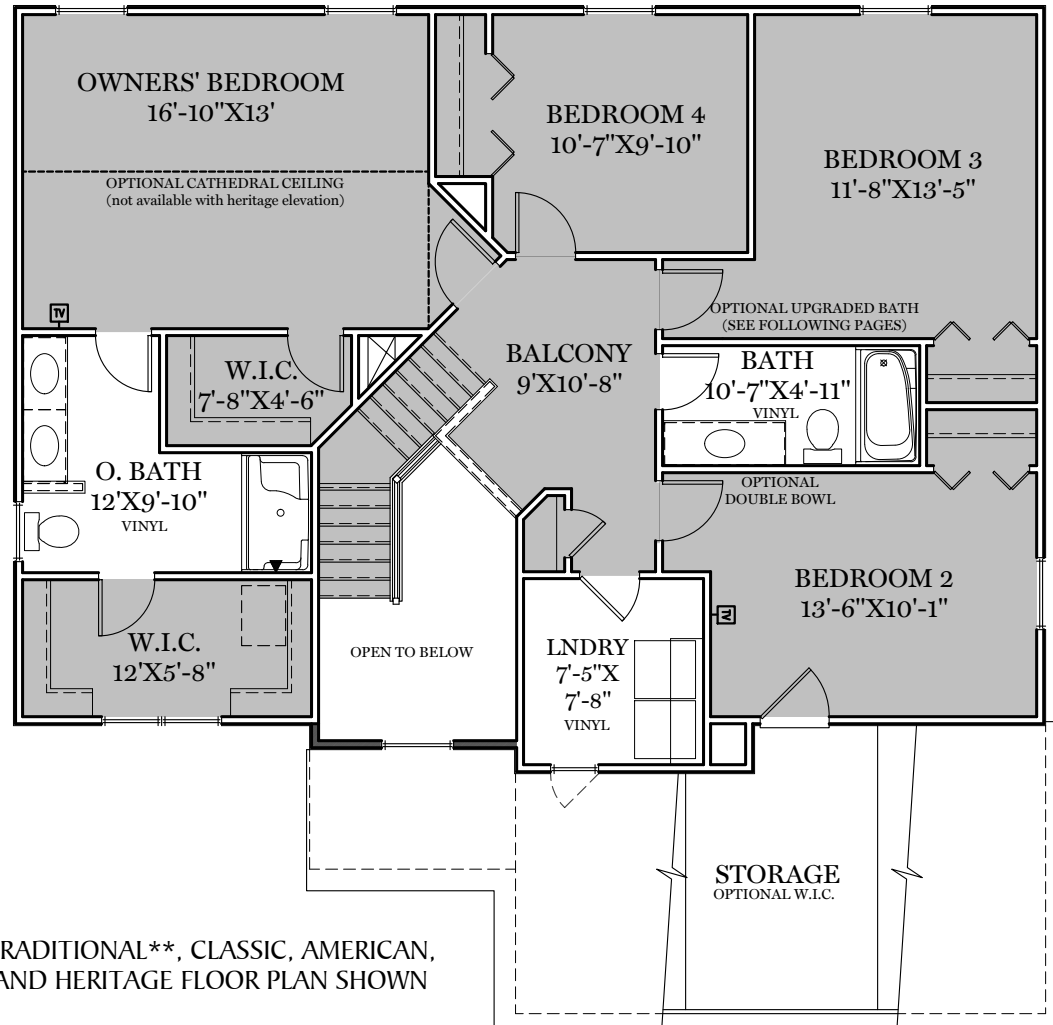

-  = CARPETED AREA
-  = CABLE T.V. ROUGH IN
-  = EXTERIOR RECEPTACLE
-  = RECEPTACLE WITH USB
-  = TELEPHONE OUTLET
-  = EXTERIOR HOSE BIBB

TRADITIONAL** & CLASSIC FLOOR PLAN SHOWN

*ISLAND INCLUDED IN SELECT COMMUNITIES AND WITH SELECT KITCHEN PACKAGE OPTIONS

1st Floor Plan - 1,064 sf

"DANBURY"

** TRADITIONAL FLOOR PLAN ONLY AVAILABLE IN SELECT COMMUNITIES

PDF LAST UPDATED 1/14/2022

AMERICAN FLOOR PLAN

HERITAGE FLOOR PLAN

1st Floor Plan

"DANBURY"

ALL IMAGES ARE FOR ARTISTIC PURPOSES ONLY AND MAY CONTAIN ADDITIONAL FEATURES OR DESIGN OPTIONS NOT AVAILABLE ON ALL HOME PLANS AND IN ALL NEIGHBORHOODS. ROOM SIZE DIMENSIONS AND SQUARE FOOTAGES ARE APPROXIMATE. CONTACT SALES AGENT FOR MORE INFORMATION. TERMS AND CONDITIONS APPLY. [HTTPS://EGSTOLTZFUSHOMES.COM/TERMS-AND-CONDITIONS/](https://EGSTOLTZFUSHOMES.COM/TERMS-AND-CONDITIONS/)

PDF LAST UPDATED 1/14/2022

EGStoltzfus

BUILDING ONE STORY AT A TIME

- = CARPETED AREA
- Ⓜ = CABLE T.V. ROUGH IN

TRADITIONAL**, CLASSIC, AMERICAN,
AND HERITAGE FLOOR PLAN SHOWN

ALL IMAGES ARE FOR ARTISTIC
PURPOSES ONLY AND MAY CONTAIN
ADDITIONAL FEATURES OR DESIGN
OPTIONS NOT AVAILABLE ON ALL
HOME PLANS AND IN ALL
NEIGHBORHOODS. ROOM SIZE
DIMENSIONS AND SQUARE FOOTAGES
ARE APPROXIMATE. CONTACT SALES
AGENT FOR MORE INFORMATION.
TERMS AND CONDITIONS APPLY.
[HTTPS://EGSTOLTZFUSHOMES.COM/
TERMS-AND-CONDITIONS/](https://EGSTOLTZFUSHOMES.COM/TERMS-AND-CONDITIONS/)