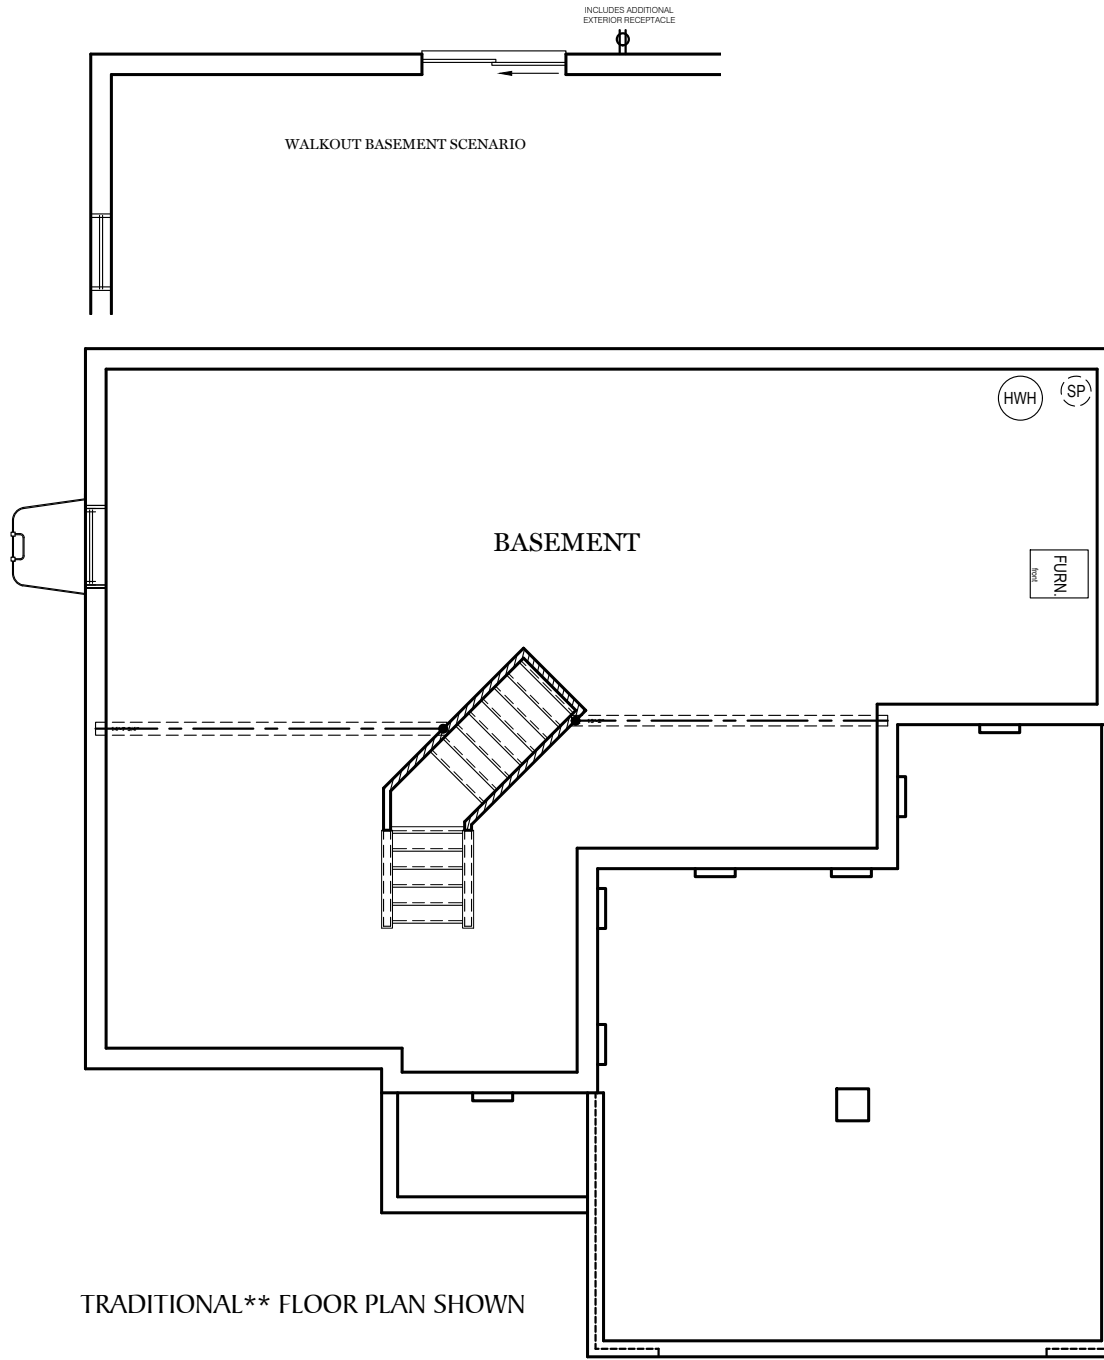

= CARPETED AREA
TV = CABLE T.V. OUTLET

TRADITIONAL**, CLASSIC, AMERICAN,
AND HERITAGE FLOOR PLAN SHOWN

ALL IMAGES ARE FOR ARTISTIC
 PURPOSES ONLY AND MAY CONTAIN
 ADDITIONAL FEATURES OR DESIGN
 OPTIONS NOT AVAILABLE ON ALL
 HOME PLANS AND IN ALL
 NEIGHBORHOODS. ROOM SIZE
 DIMENSIONS AND SQUARE FOOTAGES
 ARE APPROXIMATE. CONTACT SALES
 AGENT FOR MORE INFORMATION.
 TERMS AND CONDITIONS APPLY.
[HTTPS://EGSTOLTZFUSHOMES.COM/
TERMS-AND-CONDITIONS/](https://EGSTOLTZFUSHOMES.COM/TERMS-AND-CONDITIONS/)

1st & 2nd Floor Options

"DANBURY"

ALL IMAGES ARE FOR ARTISTIC PURPOSES ONLY AND MAY CONTAIN ADDITIONAL FEATURES OR DESIGN OPTIONS NOT AVAILABLE ON ALL HOME PLANS AND IN ALL NEIGHBORHOODS. ROOM SIZE DIMENSIONS AND SQUARE FOOTAGES ARE APPROXIMATE. CONTACT SALES AGENT FOR MORE INFORMATION. TERMS AND CONDITIONS APPLY. [HTTPS://EGSTOLTZFUSHOMES.COM/TERMS-AND-CONDITIONS/](https://EGSTOLTZFUSHOMES.COM/TERMS-AND-CONDITIONS/)