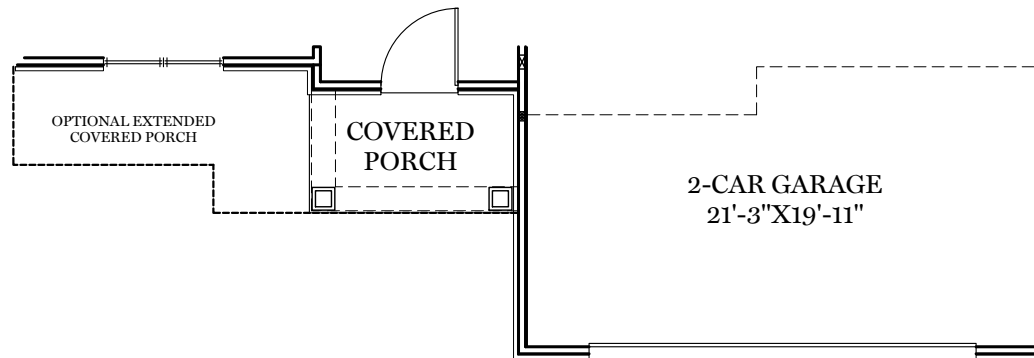

HERITAGE FLOOR PLAN

1st Floor Plan

"DANBURY"

ALL IMAGES ARE FOR ARTISTIC PURPOSES ONLY AND MAY CONTAIN ADDITIONAL FEATURES OR DESIGN OPTIONS NOT AVAILABLE ON ALL HOME PLANS AND IN ALL NEIGHBORHOODS. ROOM SIZE DIMENSIONS AND SQUARE FOOTAGES ARE APPROXIMATE. CONTACT SALES AGENT FOR MORE INFORMATION. TERMS AND CONDITIONS APPLY. [HTTPS://EGSTOLTZFUSHOMES.COM/TERMS-AND-CONDITIONS/](https://EGSTOLTZFUSHOMES.COM/TERMS-AND-CONDITIONS/)

PDF LAST UPDATED 3/23/2022

EGStoltzfus

BUILDING ONE STORY AT A TIME