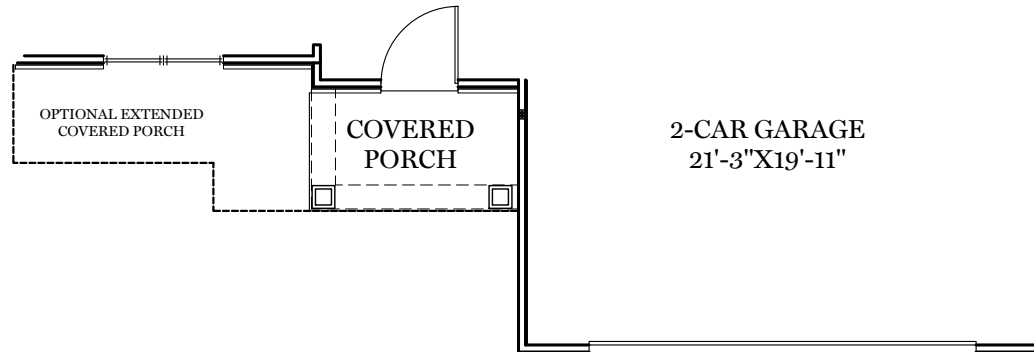

AMERICAN FLOOR PLAN