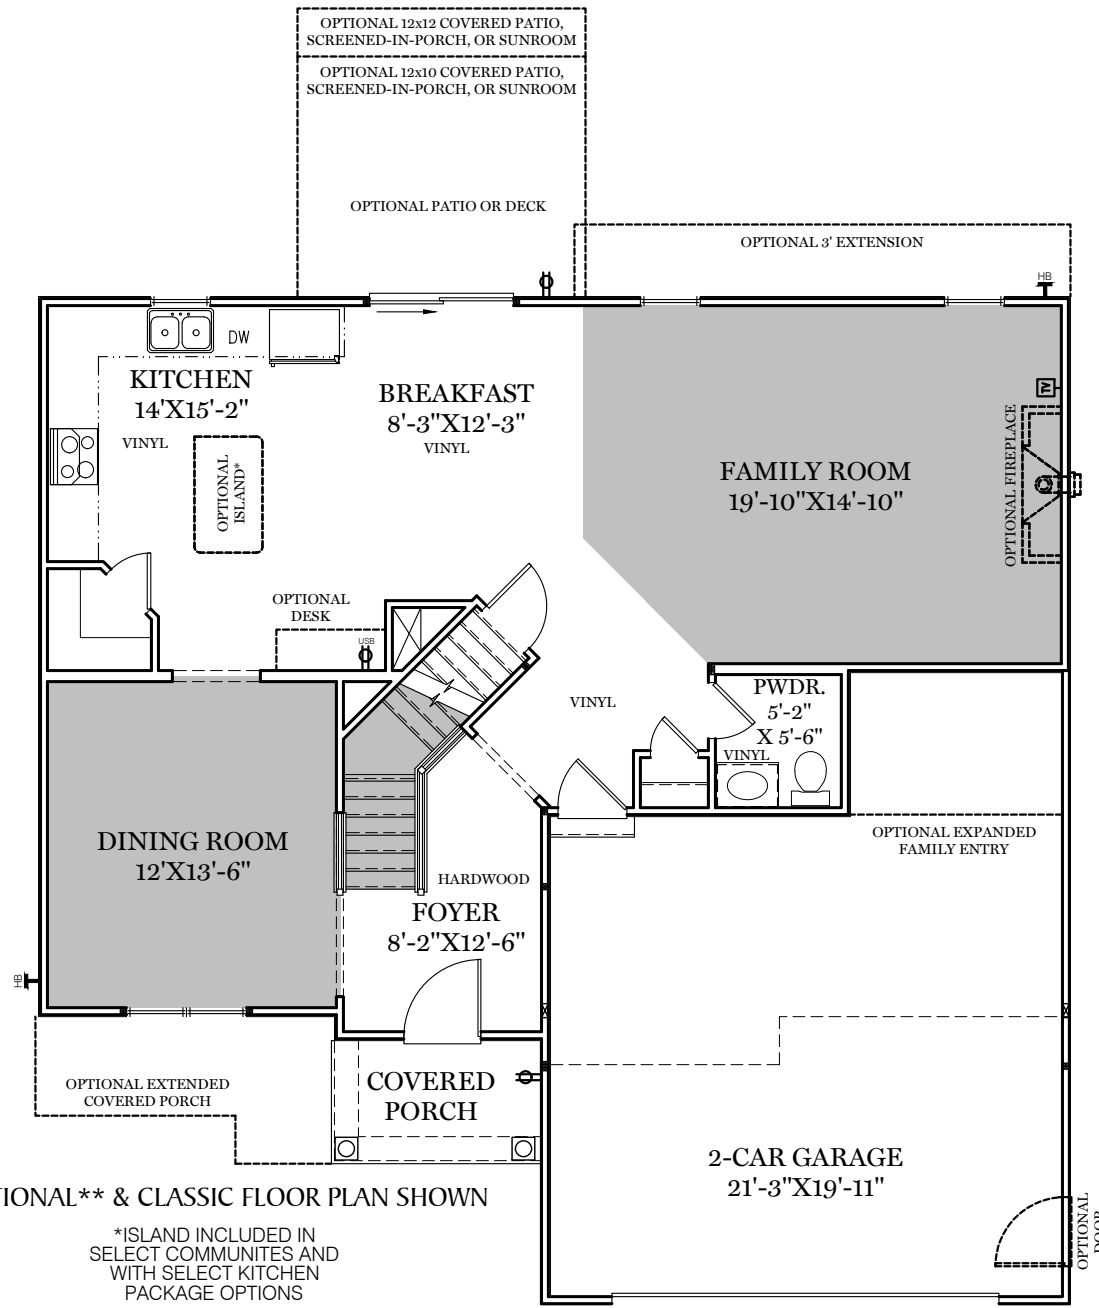

- = CARPETED AREA
- ⊕ = EXTERIOR RECEPTACLE
- ⊕<sup>USB</sup> = RECEPTACLE WITH USB
- HT = EXTERIOR HOSE BIBB
- TV = CABLE T.V. OUTLET W/ ELECTRICAL OUTLET

TRADITIONAL\*\* & CLASSIC FLOOR PLAN SHOWN

\*ISLAND INCLUDED IN SELECT COMMUNITIES AND WITH SELECT KITCHEN PACKAGE OPTIONS

AMERICAN FLOOR PLAN

HERITAGE FLOOR PLAN

# 1st Floor Plan

"DANBURY"

ALL IMAGES ARE FOR ARTISTIC PURPOSES ONLY AND MAY CONTAIN ADDITIONAL FEATURES OR DESIGN OPTIONS NOT AVAILABLE ON ALL HOME PLANS AND IN ALL NEIGHBORHOODS. ROOM SIZE DIMENSIONS AND SQUARE FOOTAGES ARE APPROXIMATE. CONTACT SALES AGENT FOR MORE INFORMATION. TERMS AND CONDITIONS APPLY. [HTTPS://EGSTOLTZFUSHOMES.COM/TERMS-AND-CONDITIONS/](https://EGSTOLTZFUSHOMES.COM/TERMS-AND-CONDITIONS/)