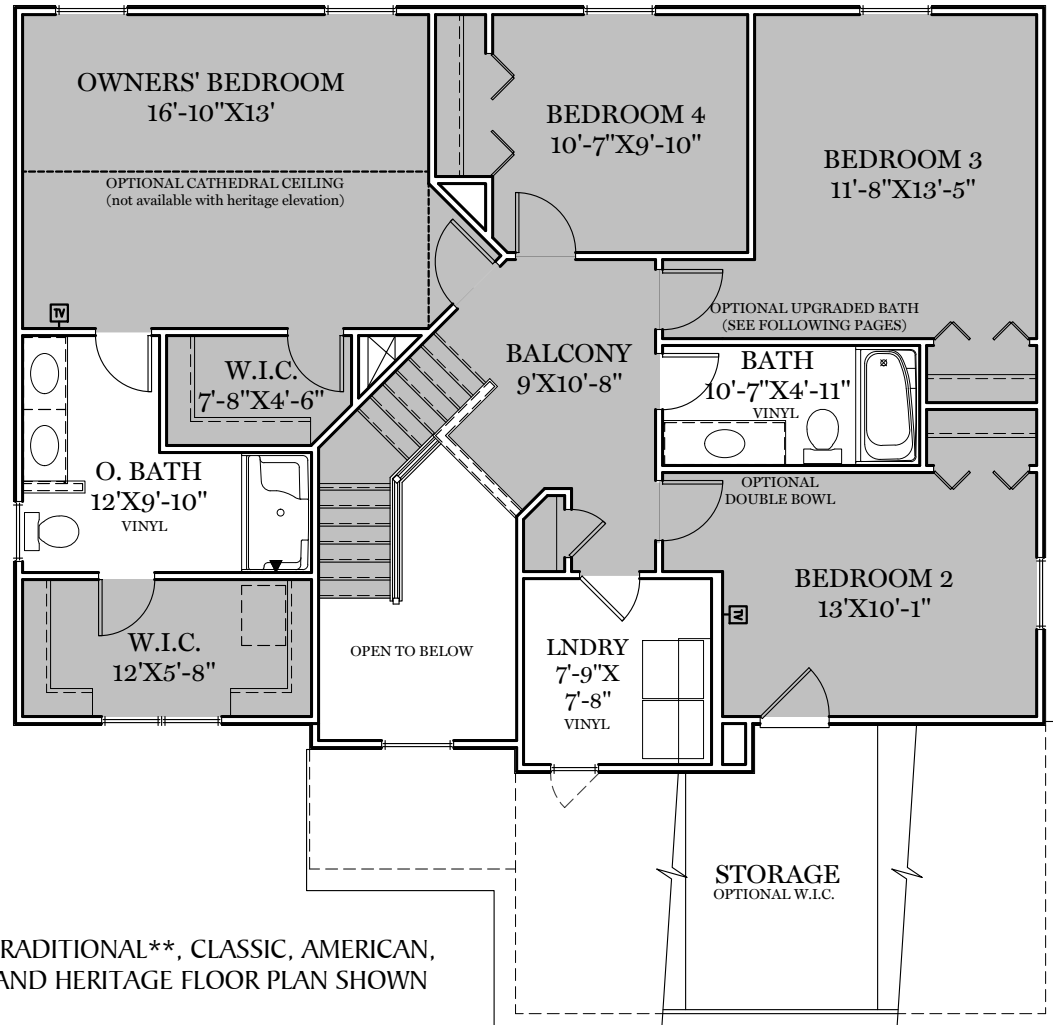

- = CARPETED AREA
- ⊕ = EXTERIOR RECEPTACLE
- ⊕<sup>USB</sup> = RECEPTACLE WITH USB
- HT = EXTERIOR HOSE BIBB
- TV = CABLE T.V. OUTLET W/ ELECTRICAL OUTLET

TRADITIONAL\*\* & CLASSIC FLOOR PLAN SHOWN

\*ISLAND INCLUDED IN SELECT COMMUNITIES AND WITH SELECT KITCHEN PACKAGE OPTIONS

AMERICAN FLOOR PLAN

HERITAGE FLOOR PLAN

# 1st Floor Plan

"DANBURY"

ALL IMAGES ARE FOR ARTISTIC PURPOSES ONLY AND MAY CONTAIN ADDITIONAL FEATURES OR DESIGN OPTIONS NOT AVAILABLE ON ALL HOME PLANS AND IN ALL NEIGHBORHOODS. ROOM SIZE DIMENSIONS AND SQUARE FOOTAGES ARE APPROXIMATE. CONTACT SALES AGENT FOR MORE INFORMATION. TERMS AND CONDITIONS APPLY. [HTTPS://EGSTOLTZFUSHOMES.COM/TERMS-AND-CONDITIONS/](https://EGSTOLTZFUSHOMES.COM/TERMS-AND-CONDITIONS/)

PDF LAST UPDATED 3/23/2022

**EGStoltzfus**

BUILDING ONE STORY AT A TIME

- = CARPETED AREA
- 📺 = CABLE T.V. OUTLET  
W/ ELECTRICAL OUTLET

TRADITIONAL\*\*, CLASSIC, AMERICAN,  
AND HERITAGE FLOOR PLAN SHOWN