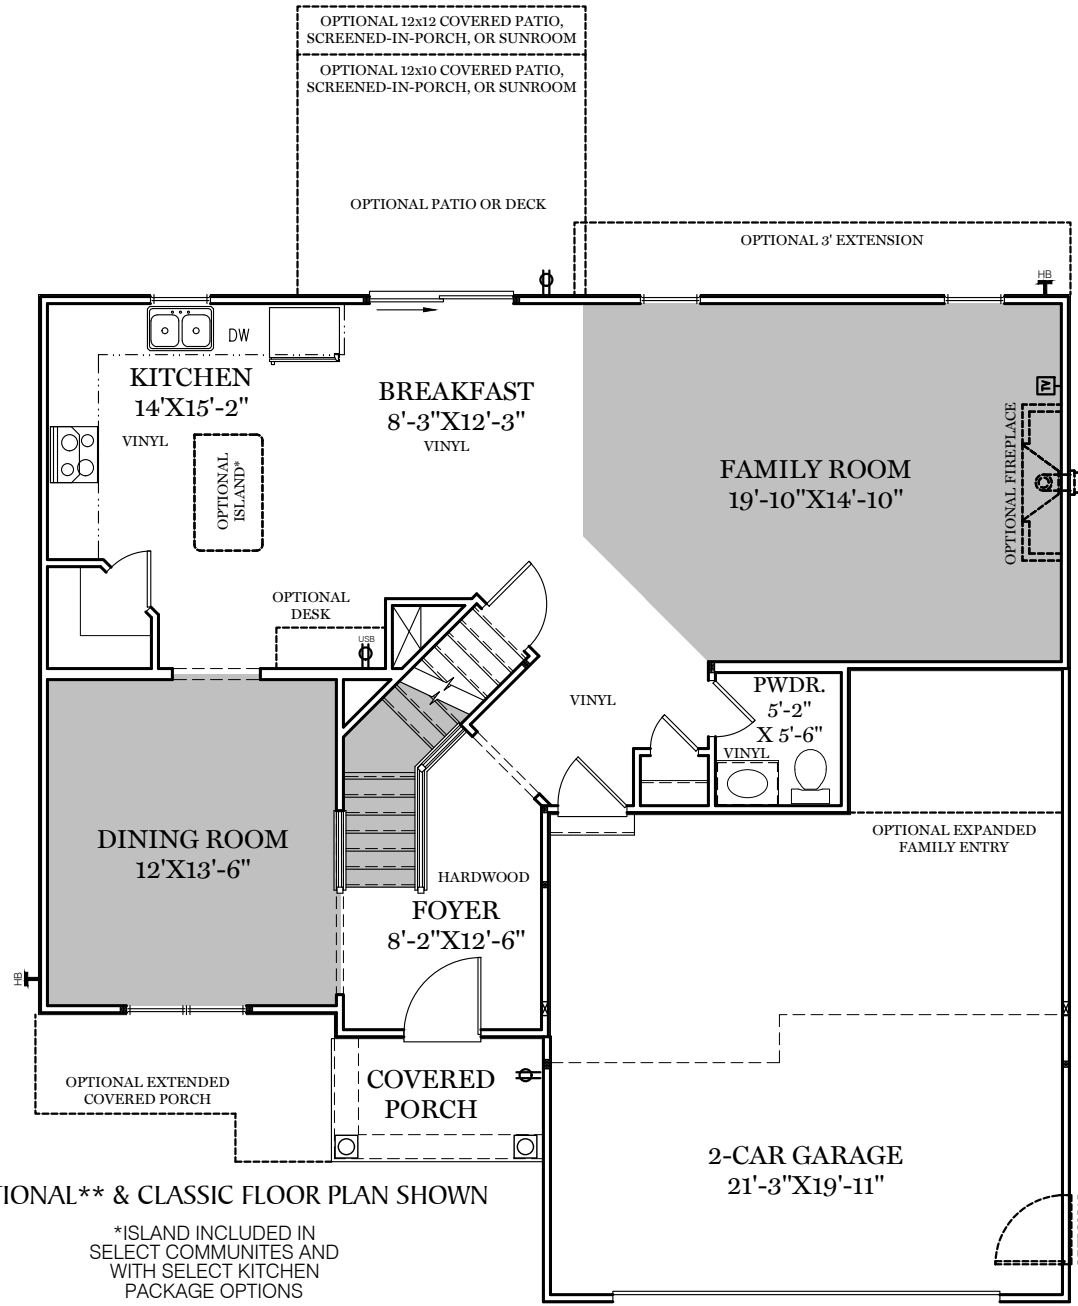

- = CARPETED AREA
- ⊕ = EXTERIOR RECEPTACLE
- ⊕<sup>USB</sup> = RECEPTACLE WITH USB
- ⊕<sup>HB</sup> = EXTERIOR HOSE BIBB
- ⊕<sup>T</sup> = CABLE T.V. OUTLET W/ ELECTRICAL OUTLET

TRADITIONAL\*\* & CLASSIC FLOOR PLAN SHOWN

AMERICAN FLOOR PLAN

HERITAGE FLOOR PLAN

# 1st Floor Plan

"DANBURY"

ALL IMAGES ARE FOR ARTISTIC PURPOSES ONLY AND MAY CONTAIN ADDITIONAL FEATURES OR DESIGN OPTIONS NOT AVAILABLE ON ALL HOME PLANS AND IN ALL NEIGHBORHOODS. ROOM SIZE DIMENSIONS AND SQUARE FOOTAGES ARE APPROXIMATE. CONTACT SALES AGENT FOR MORE INFORMATION. TERMS AND CONDITIONS APPLY. [HTTPS://EGSTOLTZFUSHOMES.COM/TERMS-AND-CONDITIONS/](https://EGSTOLTZFUSHOMES.COM/TERMS-AND-CONDITIONS/)