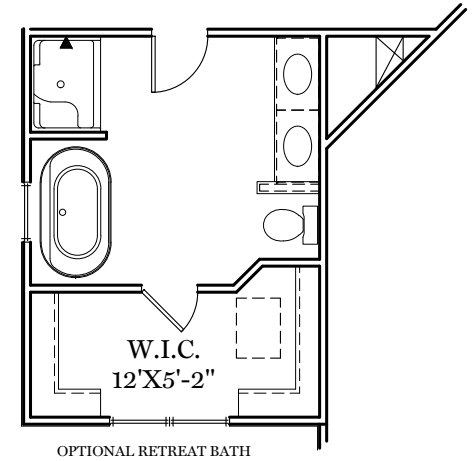

ALL IMAGES ARE FOR ARTISTIC PURPOSES ONLY AND MAY CONTAIN ADDITIONAL FEATURES OR DESIGN OPTIONS NOT AVAILABLE ON ALL HOME PLANS AND IN ALL NEIGHBORHOODS. ROOM SIZE DIMENSIONS AND SQUARE FOOTAGES ARE APPROXIMATE. CONTACT SALES AGENT FOR MORE INFORMATION. TERMS AND CONDITIONS APPLY. [HTTPS://EGSTOLTZFUSHOMES.COM/TERMS-AND-CONDITIONS/](https://EGSTOLTZFUSHOMES.COM/TERMS-AND-CONDITIONS/)