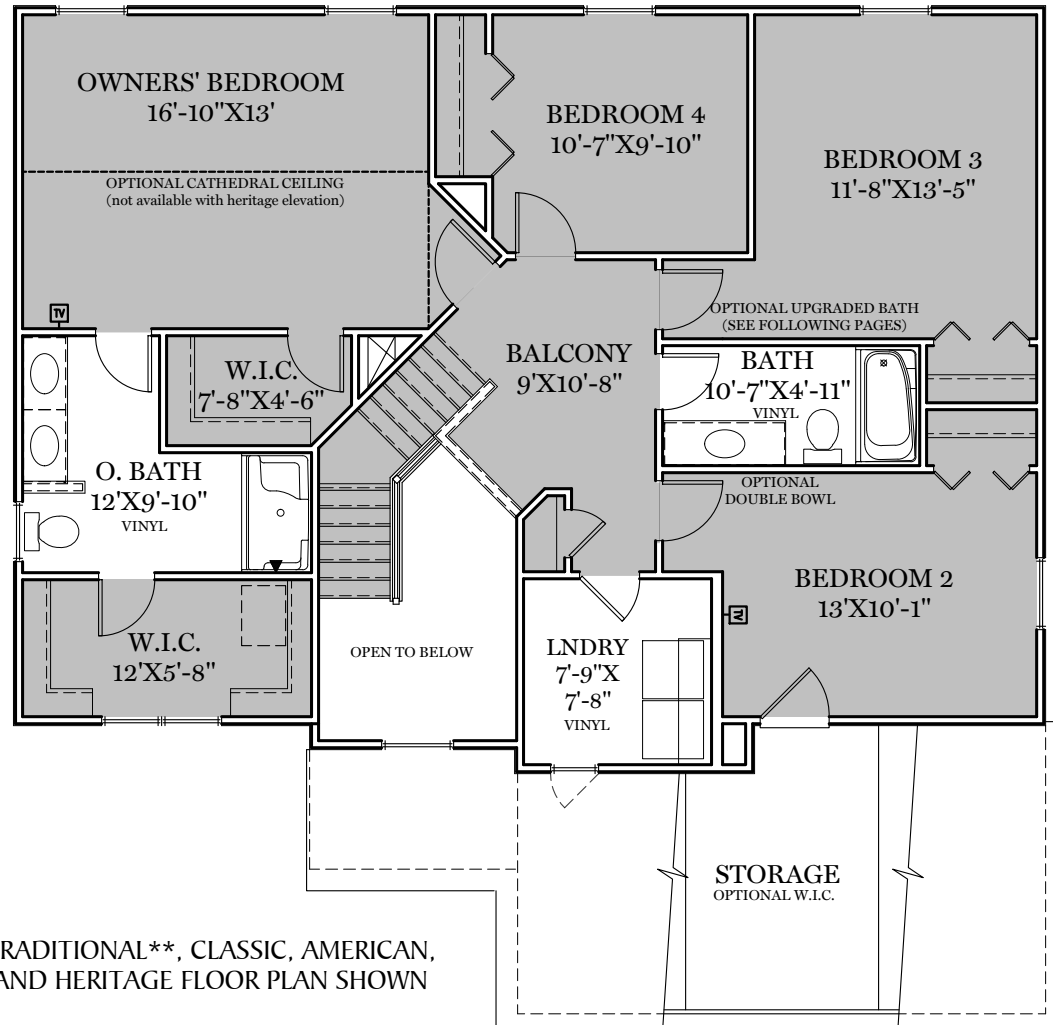

- = CARPETED AREA
- ⊕ = EXTERIOR RECEPTACLE
- ⊕<sup>USB</sup> = RECEPTACLE WITH USB
- ⊕<sup>HB</sup> = EXTERIOR HOSE BIBB
- ⊕<sup>T</sup> = CABLE T.V. OUTLET W/ ELECTRICAL OUTLET

TRADITIONAL\*\* & CLASSIC FLOOR PLAN SHOWN

AMERICAN FLOOR PLAN

HERITAGE FLOOR PLAN

# 1st Floor Plan

"DANBURY"

ALL IMAGES ARE FOR ARTISTIC PURPOSES ONLY AND MAY CONTAIN ADDITIONAL FEATURES OR DESIGN OPTIONS NOT AVAILABLE ON ALL HOME PLANS AND IN ALL NEIGHBORHOODS. ROOM SIZE DIMENSIONS AND SQUARE FOOTAGES ARE APPROXIMATE. CONTACT SALES AGENT FOR MORE INFORMATION. TERMS AND CONDITIONS APPLY. [HTTPS://EGSTOLTZFUSHOMES.COM/TERMS-AND-CONDITIONS/](https://EGSTOLTZFUSHOMES.COM/TERMS-AND-CONDITIONS/)

PDF LAST UPDATED 11/3/2022

**EGStoltzfus**

BUILDING ONE STORY AT A TIME

- = CARPETED AREA
- 📺 = CABLE T.V. OUTLET  
W/ ELECTRICAL OUTLET

TRADITIONAL\*\*, CLASSIC, AMERICAN,  
AND HERITAGE FLOOR PLAN SHOWN