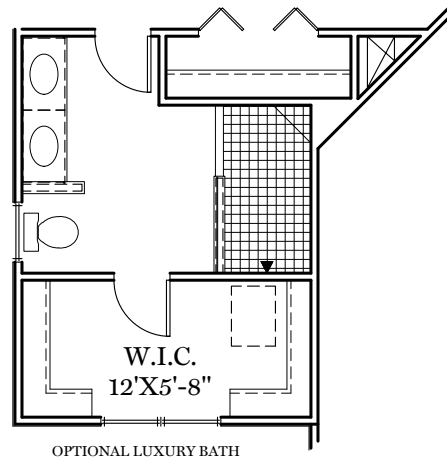

- = CARPETED AREA
- ⊕ = EXTERIOR RECEPTACLE
- ⊕<sup>USB</sup> = RECEPTACLE WITH USB
- ⊕<sup>HB</sup> = EXTERIOR HOSE BIBB
- ⊕<sup>T</sup> = CABLE T.V. OUTLET W/ ELECTRICAL OUTLET

TRADITIONAL\*\* & CLASSIC FLOOR PLAN SHOWN

# 1st Floor Plan

"DANBURY"

ALL IMAGES ARE FOR ARTISTIC PURPOSES ONLY AND MAY CONTAIN ADDITIONAL FEATURES OR DESIGN OPTIONS NOT AVAILABLE ON ALL HOME PLANS AND IN ALL NEIGHBORHOODS. ROOM SIZE DIMENSIONS AND SQUARE FOOTAGES ARE APPROXIMATE. CONTACT SALES AGENT FOR MORE INFORMATION. TERMS AND CONDITIONS APPLY. [HTTPS://EGSTOLTZFUSHOMES.COM/TERMS-AND-CONDITIONS/](https://EGSTOLTZFUSHOMES.COM/TERMS-AND-CONDITIONS/)

PDF LAST UPDATED 11/3/2022

**EGStoltzfus**

BUILDING ONE STORY AT A TIME

- = CARPETED AREA
- 📺 = CABLE T.V. OUTLET  
W/ ELECTRICAL OUTLET

TRADITIONAL\*\*, CLASSIC, AMERICAN,  
AND HERITAGE FLOOR PLAN SHOWN

ALL IMAGES ARE FOR ARTISTIC  
PURPOSES ONLY AND MAY CONTAIN  
ADDITIONAL FEATURES OR DESIGN  
OPTIONS NOT AVAILABLE ON ALL  
HOME PLANS AND IN ALL  
NEIGHBORHOODS. ROOM SIZE  
DIMENSIONS AND SQUARE FOOTAGES  
ARE APPROXIMATE. CONTACT SALES  
AGENT FOR MORE INFORMATION.  
TERMS AND CONDITIONS APPLY.  
[HTTPS://EGSTOLTZFUSHOMES.COM/  
TERMS-AND-CONDITIONS/](https://EGSTOLTZFUSHOMES.COM/TERMS-AND-CONDITIONS/)