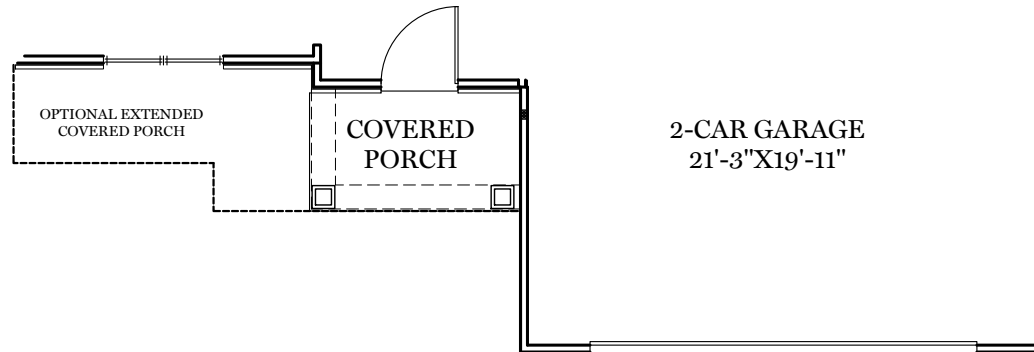

AMERICAN FLOOR PLAN