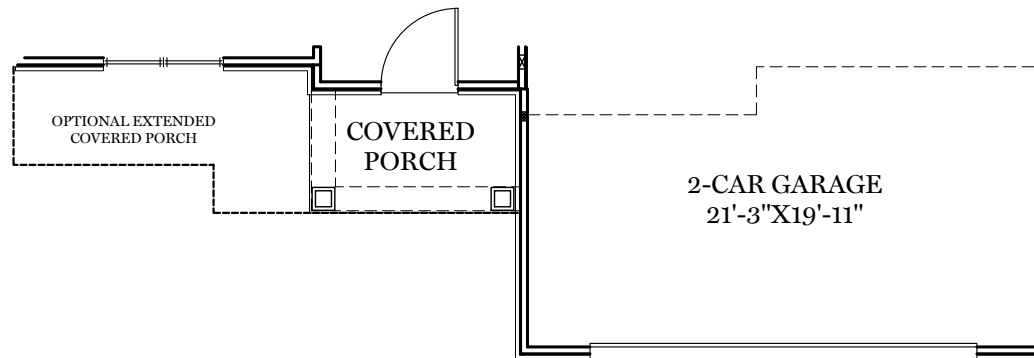

HERITAGE FLOOR PLAN

1st Floor Plan

"DANBURY"

ALL IMAGES ARE FOR ARTISTIC PURPOSES ONLY AND MAY CONTAIN ADDITIONAL FEATURES OR DESIGN OPTIONS NOT AVAILABLE ON ALL HOME PLANS AND IN ALL NEIGHBORHOODS. ROOM SIZE DIMENSIONS AND SQUARE FOOTAGES ARE APPROXIMATE. CONTACT SALES AGENT FOR MORE INFORMATION. TERMS AND CONDITIONS APPLY. [HTTPS://EGSTOLTZFUSHOMES.COM/TERMS-AND-CONDITIONS/](https://EGSTOLTZFUSHOMES.COM/TERMS-AND-CONDITIONS/)

PDF LAST UPDATED 11/3/2022

EGStoltzfus

BUILDING ONE STORY AT A TIME