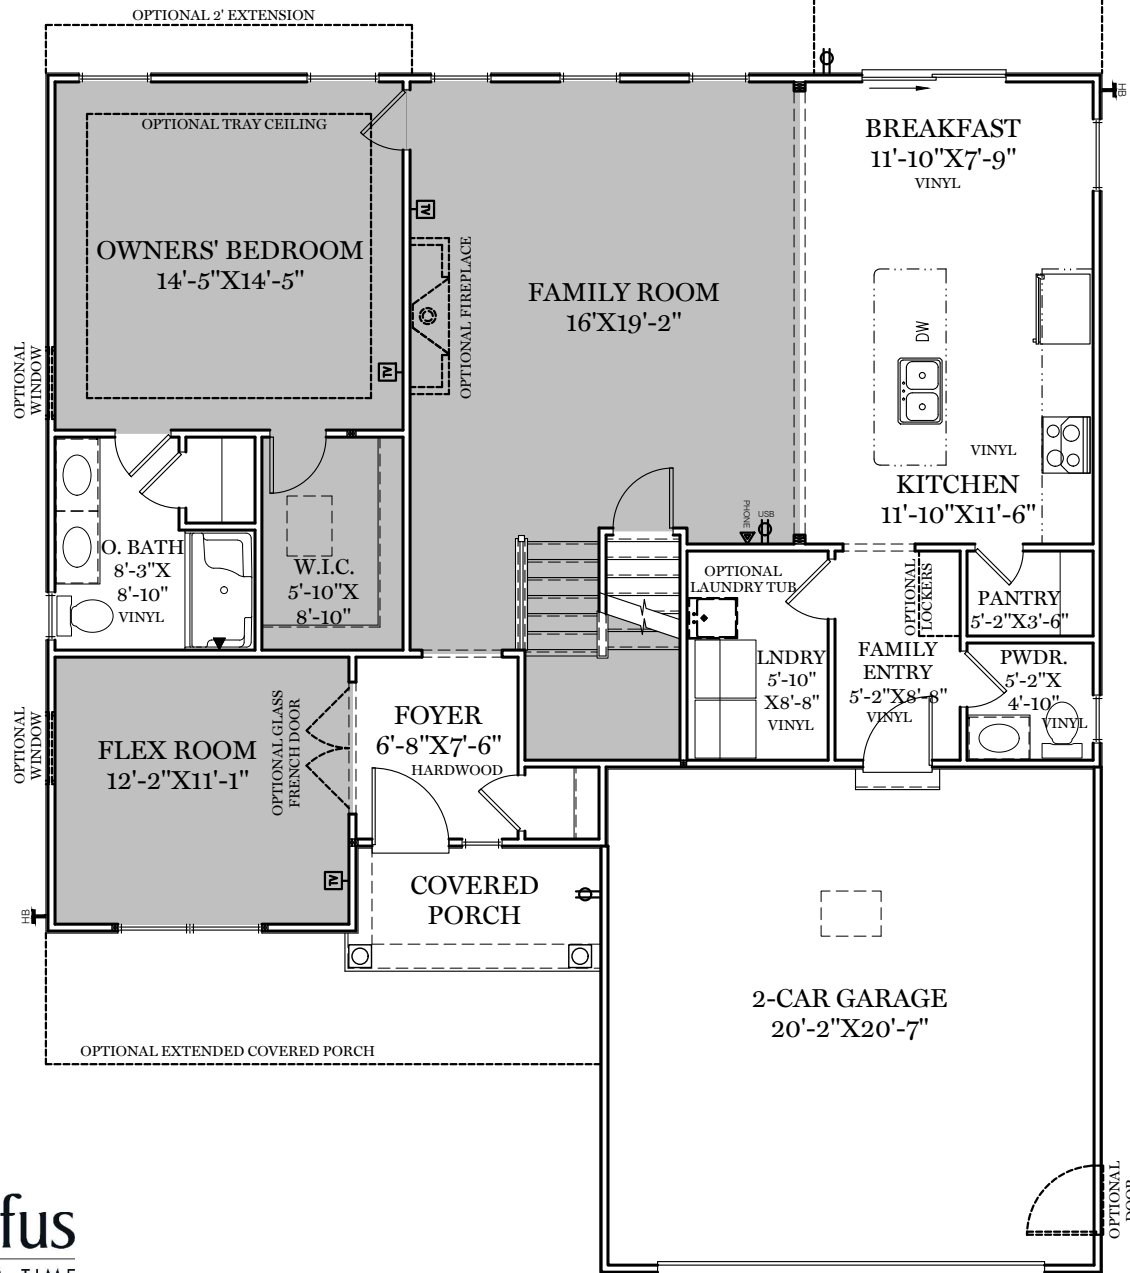

-  = CARPETED AREA
-  = CABLE T.V. ROUGH IN
-  = EXTERIOR RECEPTACLE
-  = RECEPTACLE WITH USB
-  = TELEPHONE OUTLET
-  = EXTERIOR HOSE BIBB

TRADITIONAL\*\* & CLASSIC FLOOR PLAN SHOWN  
**1st Floor Plan - 1,400 sf**  
 "FILMORE"

OPTIONAL 12x12 COVERED PATIO,  
 SCREENED-IN-PORCH, OR SUNROOM  
 OPTIONAL 12x10 COVERED PATIO,  
 SCREENED-IN-PORCH, OR SUNROOM

\*\* TRADITIONAL FLOOR  
 PLAN ONLY AVAILABLE IN  
 SELECT COMMUNITIES

ALL IMAGES ARE FOR ARTISTIC  
 PURPOSES ONLY AND MAY CONTAIN  
 ADDITIONAL FEATURES OR DESIGN  
 OPTIONS NOT AVAILABLE ON ALL  
 HOME PLANS AND IN ALL  
 NEIGHBORHOODS. ROOM SIZE  
 DIMENSIONS AND SQUARE FOOTAGES  
 ARE APPROXIMATE. CONTACT SALES  
 AGENT FOR MORE INFORMATION.  
 TERMS AND CONDITIONS APPLY.  
[HTTPS://EGSTOLTZFUSHOMES.COM/  
 TERMS-AND-CONDITIONS/](https://EGSTOLTZFUSHOMES.COM/TERMS-AND-CONDITIONS/)

# 1st Floor Plan

"FILMORE"

ALL IMAGES ARE FOR ARTISTIC PURPOSES ONLY AND MAY CONTAIN ADDITIONAL FEATURES OR DESIGN OPTIONS NOT AVAILABLE ON ALL HOME PLANS AND IN ALL NEIGHBORHOODS. ROOM SIZE DIMENSIONS AND SQUARE FOOTAGES ARE APPROXIMATE. CONTACT SALES AGENT FOR MORE INFORMATION. TERMS AND CONDITIONS APPLY. [HTTPS://EGSTOLTZFUSHOMES.COM/TERMS-AND-CONDITIONS/](https://EGSTOLTZFUSHOMES.COM/TERMS-AND-CONDITIONS/)