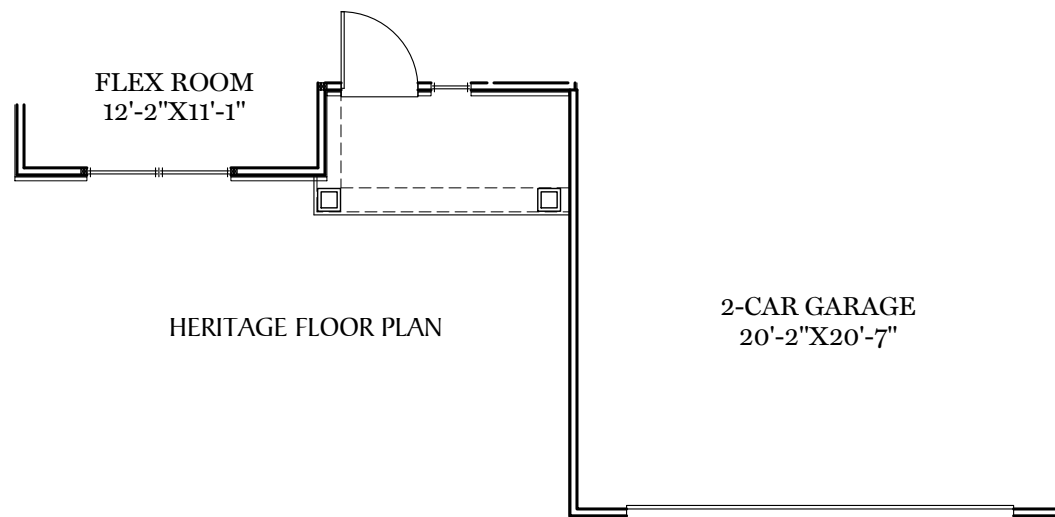

1st Floor Plan

"FILMORE"

ALL IMAGES ARE FOR ARTISTIC PURPOSES ONLY AND MAY CONTAIN ADDITIONAL FEATURES OR DESIGN OPTIONS NOT AVAILABLE ON ALL HOME PLANS AND IN ALL NEIGHBORHOODS. ROOM SIZE DIMENSIONS AND SQUARE FOOTAGES ARE APPROXIMATE. CONTACT SALES AGENT FOR MORE INFORMATION. TERMS AND CONDITIONS APPLY. [HTTPS://EGSTOLTZFUSHOMES.COM/TERMS-AND-CONDITIONS/](https://EGSTOLTZFUSHOMES.COM/TERMS-AND-CONDITIONS/)