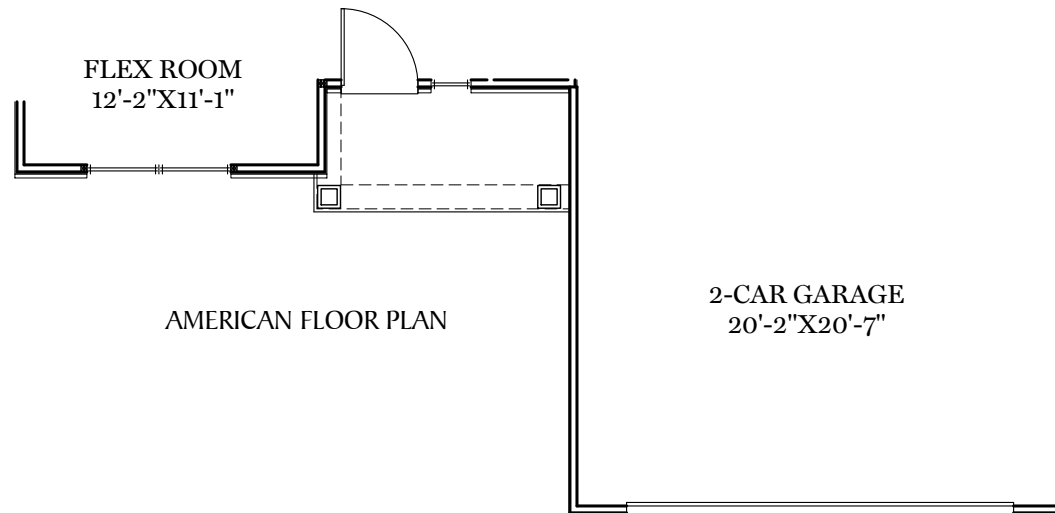

-  = CARPETED AREA
-  = CABLE T.V. ROUGH IN
-  = EXTERIOR RECEPTACLE
-  = RECEPTACLE WITH USB
-  = TELEPHONE OUTLET
-  = EXTERIOR HOSE BIBB

TRADITIONAL\*\* & CLASSIC FLOOR PLAN SHOWN  
**1st Floor Plan - 1,400 sf**  
 "FILMORE"

# 1st Floor Plan

"FILMORE"

ALL IMAGES ARE FOR ARTISTIC PURPOSES ONLY AND MAY CONTAIN ADDITIONAL FEATURES OR DESIGN OPTIONS NOT AVAILABLE ON ALL HOME PLANS AND IN ALL NEIGHBORHOODS. ROOM SIZE DIMENSIONS AND SQUARE FOOTAGES ARE APPROXIMATE. CONTACT SALES AGENT FOR MORE INFORMATION. TERMS AND CONDITIONS APPLY. [HTTPS://EGSTOLTZFUSHOMES.COM/TERMS-AND-CONDITIONS/](https://EGSTOLTZFUSHOMES.COM/TERMS-AND-CONDITIONS/)