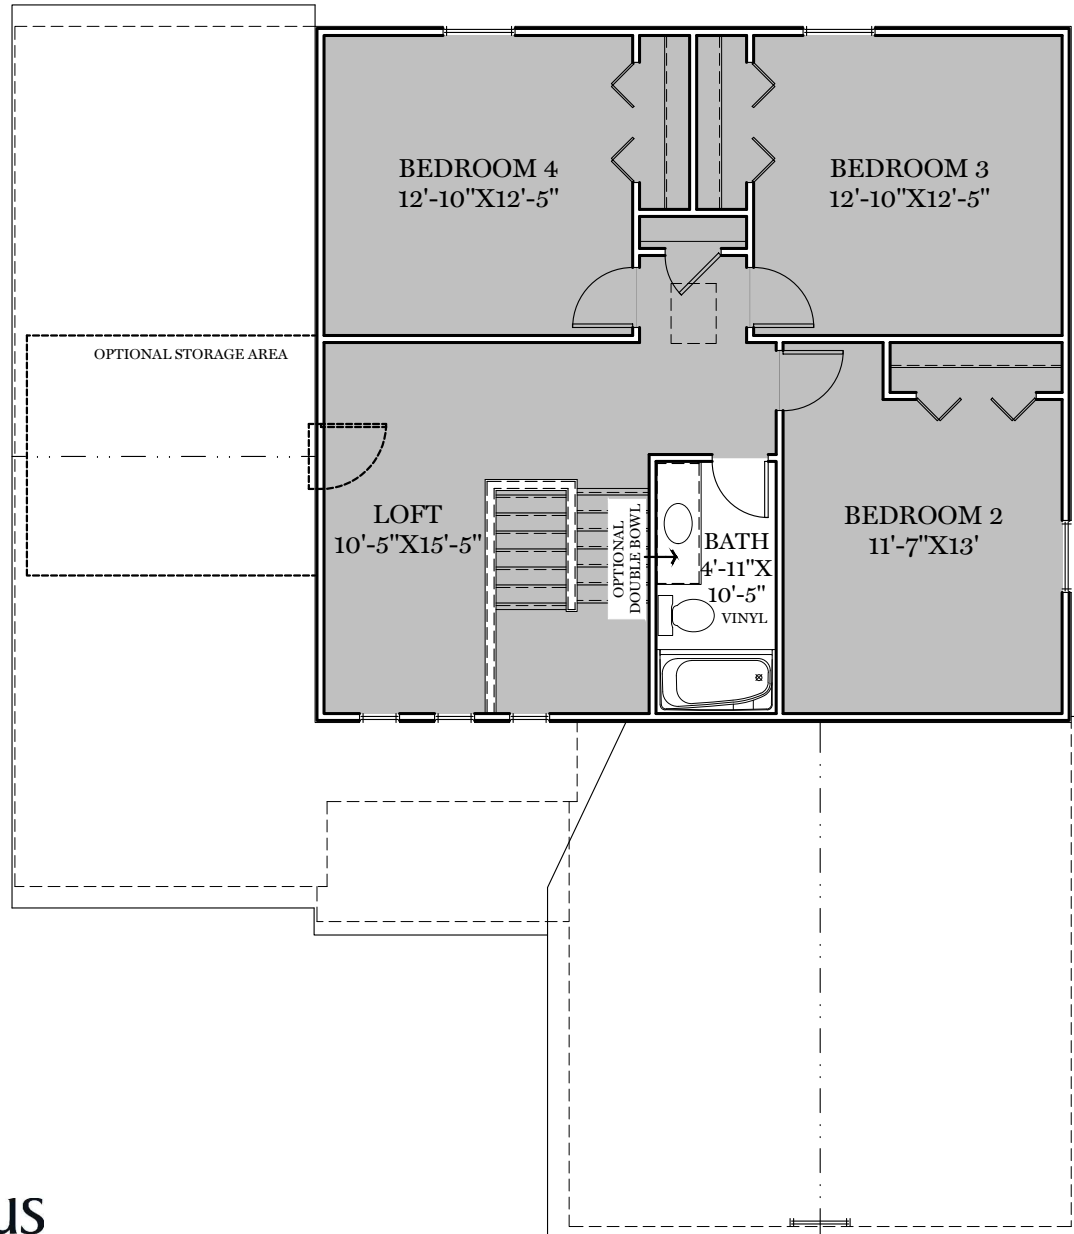

-  = CARPETED AREA
-  = CABLE T.V. ROUGH IN
-  = EXTERIOR RECEPTACLE
-  = RECEPTACLE WITH USB
-  = TELEPHONE OUTLET
-  = EXTERIOR HOSE BIBB

TRADITIONAL\*\* & CLASSIC FLOOR PLAN SHOWN  
**1st Floor Plan - 1,400 sf**  
 "FILMORE"

# 1st Floor Plan

"FILMORE"

ALL IMAGES ARE FOR ARTISTIC PURPOSES ONLY AND MAY CONTAIN ADDITIONAL FEATURES OR DESIGN OPTIONS NOT AVAILABLE ON ALL HOME PLANS AND IN ALL NEIGHBORHOODS. ROOM SIZE DIMENSIONS AND SQUARE FOOTAGES ARE APPROXIMATE. CONTACT SALES AGENT FOR MORE INFORMATION. TERMS AND CONDITIONS APPLY. [HTTPS://EGSTOLTZFUSHOMES.COM/TERMS-AND-CONDITIONS/](https://EGSTOLTZFUSHOMES.COM/TERMS-AND-CONDITIONS/)

■ = CARPETED AREA

TRADITIONAL\*\* FLOOR PLAN SHOWN  
**2nd Floor Plan - 914 sf**  
"FILMORE"

\*\* TRADITIONAL FLOOR  
PLAN ONLY AVAILABLE IN  
SELECT COMMUNITIES

ALL IMAGES ARE FOR ARTISTIC  
PURPOSES ONLY AND MAY CONTAIN  
ADDITIONAL FEATURES OR DESIGN  
OPTIONS NOT AVAILABLE ON ALL  
HOME PLANS AND IN ALL  
NEIGHBORHOODS. ROOM SIZE  
DIMENSIONS AND SQUARE FOOTAGES  
ARE APPROXIMATE. CONTACT SALES  
AGENT FOR MORE INFORMATION.  
TERMS AND CONDITIONS APPLY.  
[HTTPS://EGSTOLTZFUSHOMES.COM/  
TERMS-AND-CONDITIONS/](https://EGSTOLTZFUSHOMES.COM/TERMS-AND-CONDITIONS/)