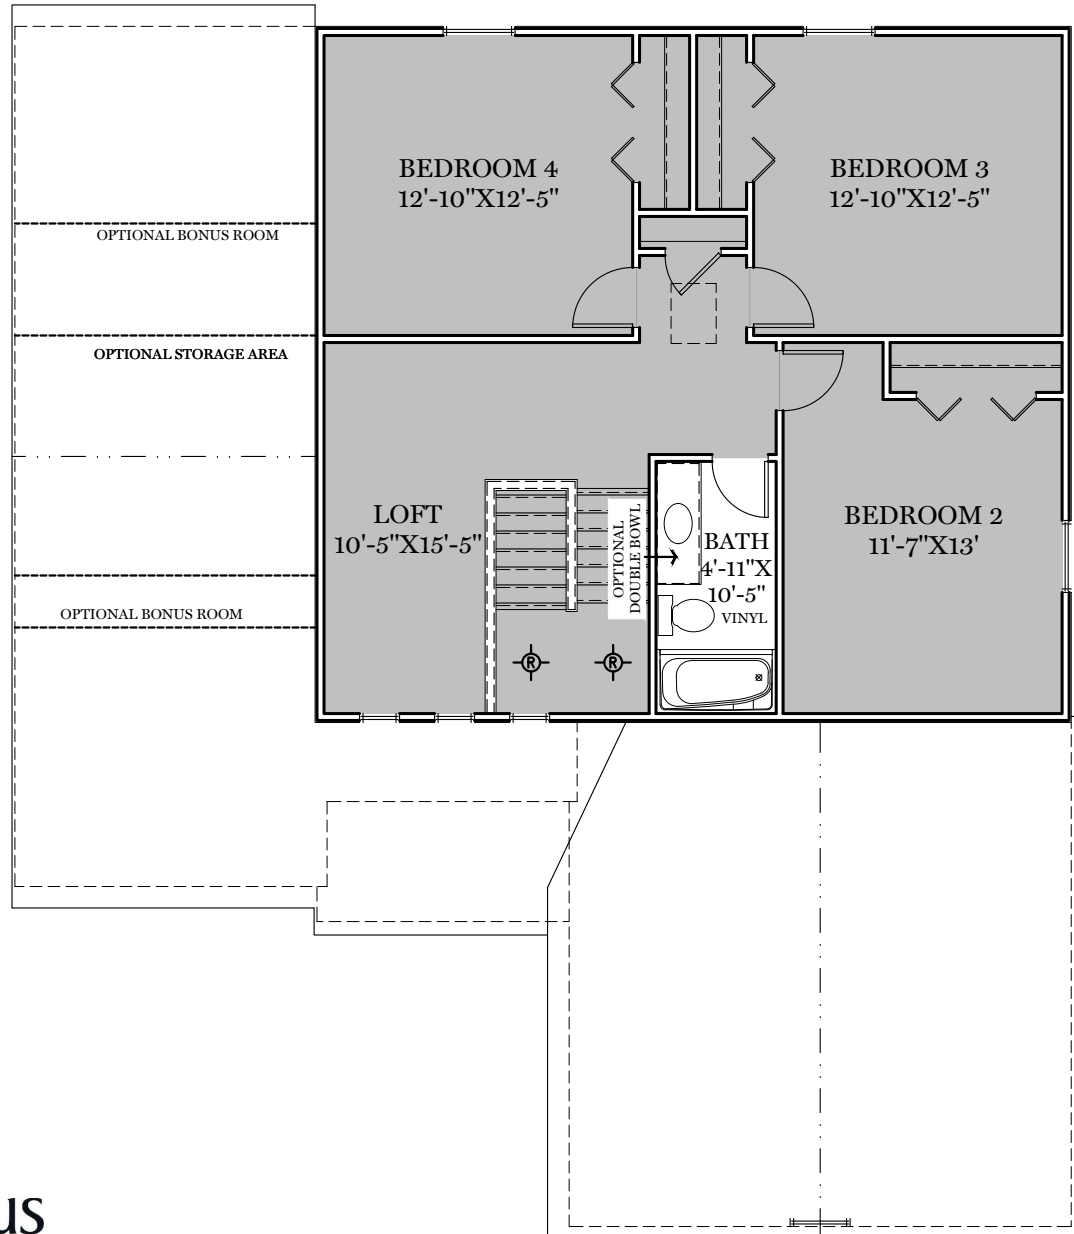

-  = CARPETED AREA
-  = EXTERIOR RECEPTACLE
-  = RECEPTACLE WITH USB
-  = EXTERIOR HOSE BIBB
-  = CABLE T.V. OUTLET W/ ELECTRICAL OUTLET

TRADITIONAL** & CLASSIC FLOOR PLAN SHOWN

1st Floor Plan - 1,400 sf

"FILMORE"

OPTIONAL 12x12 COVERED PATIO, SCREENED-IN-PORCH, OR SUNROOM
 OPTIONAL 12x10 COVERED PATIO, SCREENED-IN-PORCH, OR SUNROOM

** TRADITIONAL FLOOR PLAN ONLY AVAILABLE IN SELECT COMMUNITIES

ALL IMAGES ARE FOR ARTISTIC PURPOSES ONLY AND MAY CONTAIN ADDITIONAL FEATURES OR DESIGN OPTIONS NOT AVAILABLE ON ALL HOME PLANS AND IN ALL NEIGHBORHOODS. ROOM SIZE DIMENSIONS AND SQUARE FOOTAGES ARE APPROXIMATE. CONTACT SALES AGENT FOR MORE INFORMATION. TERMS AND CONDITIONS APPLY. [HTTPS://EGSTOLTZFUSHOMES.COM/TERMS-AND-CONDITIONS/](https://EGSTOLTZFUSHOMES.COM/TERMS-AND-CONDITIONS/)

1st Floor Plan

"FILMORE"

ALL IMAGES ARE FOR ARTISTIC PURPOSES ONLY AND MAY CONTAIN ADDITIONAL FEATURES OR DESIGN OPTIONS NOT AVAILABLE ON ALL HOME PLANS AND IN ALL NEIGHBORHOODS. ROOM SIZE DIMENSIONS AND SQUARE FOOTAGES ARE APPROXIMATE. CONTACT SALES AGENT FOR MORE INFORMATION. TERMS AND CONDITIONS APPLY. [HTTPS://EGSTOLTZFUSHOMES.COM/TERMS-AND-CONDITIONS/](https://EGSTOLTZFUSHOMES.COM/TERMS-AND-CONDITIONS/)

■ = CARPETED AREA

TRADITIONAL** FLOOR PLAN SHOWN
2nd Floor Plan - 914 sf
"FILMORE"

** TRADITIONAL FLOOR
PLAN ONLY AVAILABLE IN
SELECT COMMUNITIES

ALL IMAGES ARE FOR ARTISTIC
PURPOSES ONLY AND MAY CONTAIN
ADDITIONAL FEATURES OR DESIGN
OPTIONS NOT AVAILABLE ON ALL
HOME PLANS AND IN ALL
NEIGHBORHOODS. ROOM SIZE
DIMENSIONS AND SQUARE FOOTAGES
ARE APPROXIMATE. CONTACT SALES
AGENT FOR MORE INFORMATION.
TERMS AND CONDITIONS APPLY.
[HTTPS://EGSTOLTZFUSHOMES.COM/
TERMS-AND-CONDITIONS/](https://EGSTOLTZFUSHOMES.COM/TERMS-AND-CONDITIONS/)