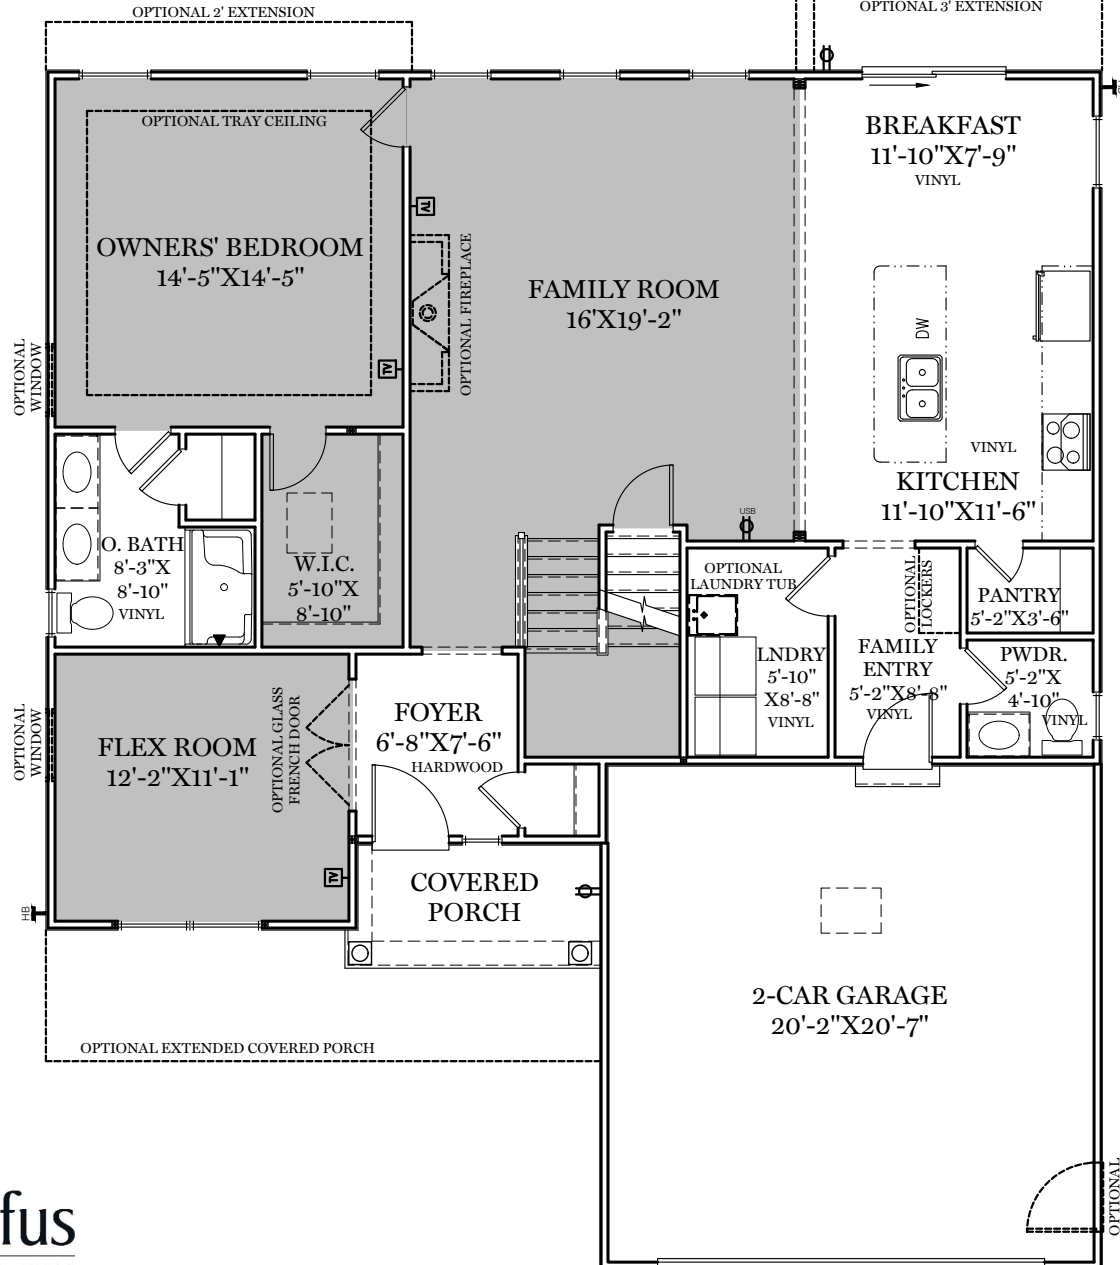

-  = CARPETED AREA
-  = EXTERIOR RECEPTACLE
-  = RECEPTACLE WITH USB
-  = EXTERIOR HOSE BIBB
-  = CABLE T.V. OUTLET W/ ELECTRICAL OUTLET

TRADITIONAL** & CLASSIC FLOOR PLAN SHOWN

1st Floor Plan - 1,400 sf

"FILMORE"

OPTIONAL 12x12 COVERED PATIO, SCREENED-IN-PORCH, OR SUNROOM
 OPTIONAL 12x10 COVERED PATIO, SCREENED-IN-PORCH, OR SUNROOM

** TRADITIONAL FLOOR PLAN ONLY AVAILABLE IN SELECT COMMUNITIES

ALL IMAGES ARE FOR ARTISTIC PURPOSES ONLY AND MAY CONTAIN ADDITIONAL FEATURES OR DESIGN OPTIONS NOT AVAILABLE ON ALL HOME PLANS AND IN ALL NEIGHBORHOODS. ROOM SIZE DIMENSIONS AND SQUARE FOOTAGES ARE APPROXIMATE. CONTACT SALES AGENT FOR MORE INFORMATION. TERMS AND CONDITIONS APPLY. [HTTPS://EGSTOLTZFUSHOMES.COM/TERMS-AND-CONDITIONS/](https://EGSTOLTZFUSHOMES.COM/TERMS-AND-CONDITIONS/)

1st Floor Plan

"FILMORE"

ALL IMAGES ARE FOR ARTISTIC PURPOSES ONLY AND MAY CONTAIN ADDITIONAL FEATURES OR DESIGN OPTIONS NOT AVAILABLE ON ALL HOME PLANS AND IN ALL NEIGHBORHOODS. ROOM SIZE DIMENSIONS AND SQUARE FOOTAGES ARE APPROXIMATE. CONTACT SALES AGENT FOR MORE INFORMATION. TERMS AND CONDITIONS APPLY. [HTTPS://EGSTOLTZFUSHOMES.COM/TERMS-AND-CONDITIONS/](https://EGSTOLTZFUSHOMES.COM/TERMS-AND-CONDITIONS/)

■ = CARPETED AREA

TRADITIONAL** FLOOR PLAN SHOWN
2nd Floor Plan - 914 sf
"FILMORE"

** TRADITIONAL FLOOR
PLAN ONLY AVAILABLE IN
SELECT COMMUNITIES

ALL IMAGES ARE FOR ARTISTIC
PURPOSES ONLY AND MAY CONTAIN
ADDITIONAL FEATURES OR DESIGN
OPTIONS NOT AVAILABLE ON ALL
HOME PLANS AND IN ALL
NEIGHBORHOODS. ROOM SIZE
DIMENSIONS AND SQUARE FOOTAGES
ARE APPROXIMATE. CONTACT SALES
AGENT FOR MORE INFORMATION.
TERMS AND CONDITIONS APPLY.
[HTTPS://EGSTOLTZFUSHOMES.COM/
TERMS-AND-CONDITIONS/](https://EGSTOLTZFUSHOMES.COM/TERMS-AND-CONDITIONS/)