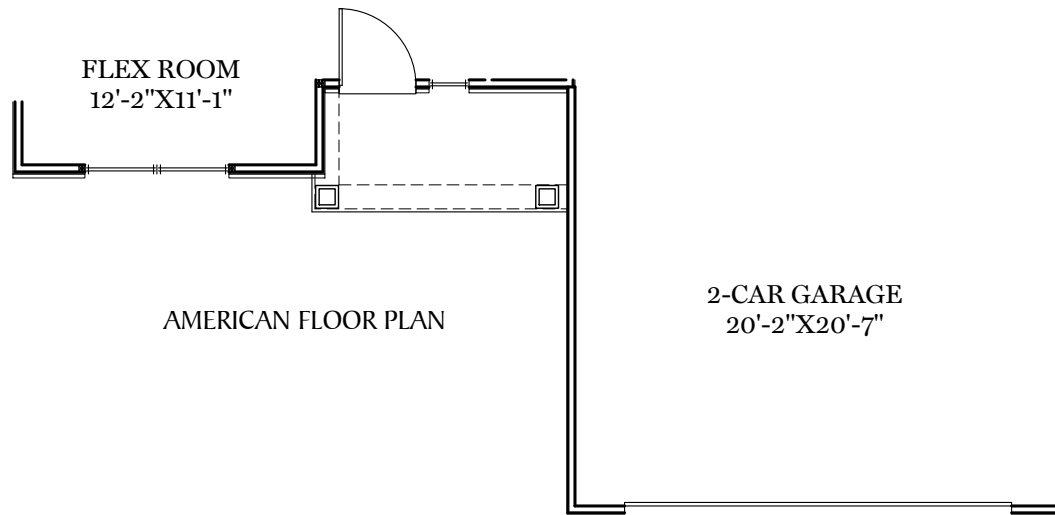

-  = CARPETED AREA
-  = EXTERIOR RECEPTACLE
-  = RECEPTACLE WITH USB
-  = EXTERIOR HOSE BIBB
-  = CABLE T.V. OUTLET W/ ELECTRICAL OUTLET

TRADITIONAL** & CLASSIC FLOOR PLAN SHOWN

1st Floor Plan - 1,400 sf

1st Floor Plan

"FILMORE"

ALL IMAGES ARE FOR ARTISTIC PURPOSES ONLY AND MAY CONTAIN ADDITIONAL FEATURES OR DESIGN OPTIONS NOT AVAILABLE ON ALL HOME PLANS AND IN ALL NEIGHBORHOODS. ROOM SIZE DIMENSIONS AND SQUARE FOOTAGES ARE APPROXIMATE. CONTACT SALES AGENT FOR MORE INFORMATION. TERMS AND CONDITIONS APPLY. [HTTPS://EGSTOLTZFUSHOMES.COM/TERMS-AND-CONDITIONS/](https://EGSTOLTZFUSHOMES.COM/TERMS-AND-CONDITIONS/)