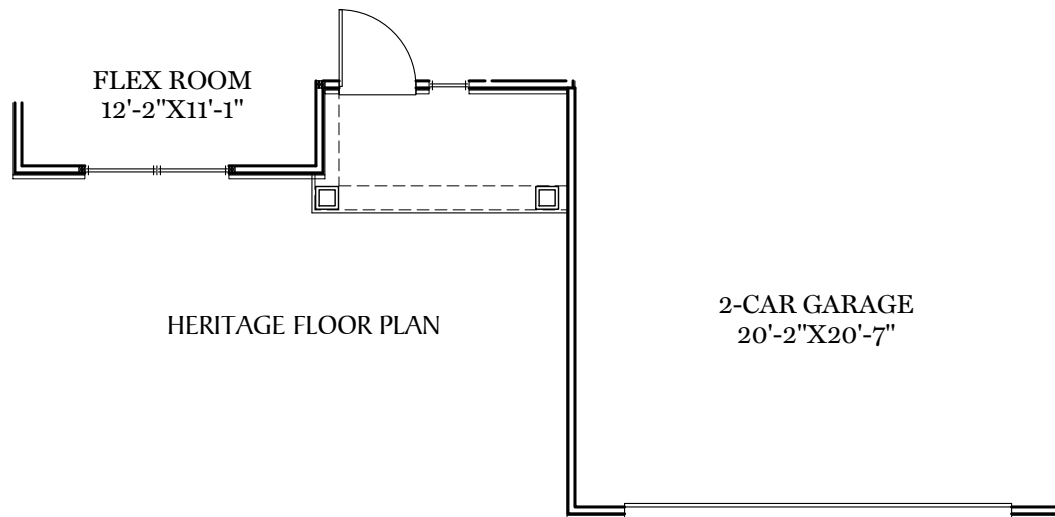

-  = CARPETED AREA
-  = EXTERIOR RECEPTACLE
-  = RECEPTACLE WITH USB
-  = EXTERIOR HOSE BIBB
-  = CABLE T.V. OUTLET W/ ELECTRICAL OUTLET

TRADITIONAL** & CLASSIC FLOOR PLAN SHOWN

1st Floor Plan - 1,400 sf

1st Floor Plan

"FILMORE"

ALL IMAGES ARE FOR ARTISTIC PURPOSES ONLY AND MAY CONTAIN ADDITIONAL FEATURES OR DESIGN OPTIONS NOT AVAILABLE ON ALL HOME PLANS AND IN ALL NEIGHBORHOODS. ROOM SIZE DIMENSIONS AND SQUARE FOOTAGES ARE APPROXIMATE. CONTACT SALES AGENT FOR MORE INFORMATION. TERMS AND CONDITIONS APPLY. [HTTPS://EGSTOLTZFUSHOMES.COM/TERMS-AND-CONDITIONS/](https://EGSTOLTZFUSHOMES.COM/TERMS-AND-CONDITIONS/)