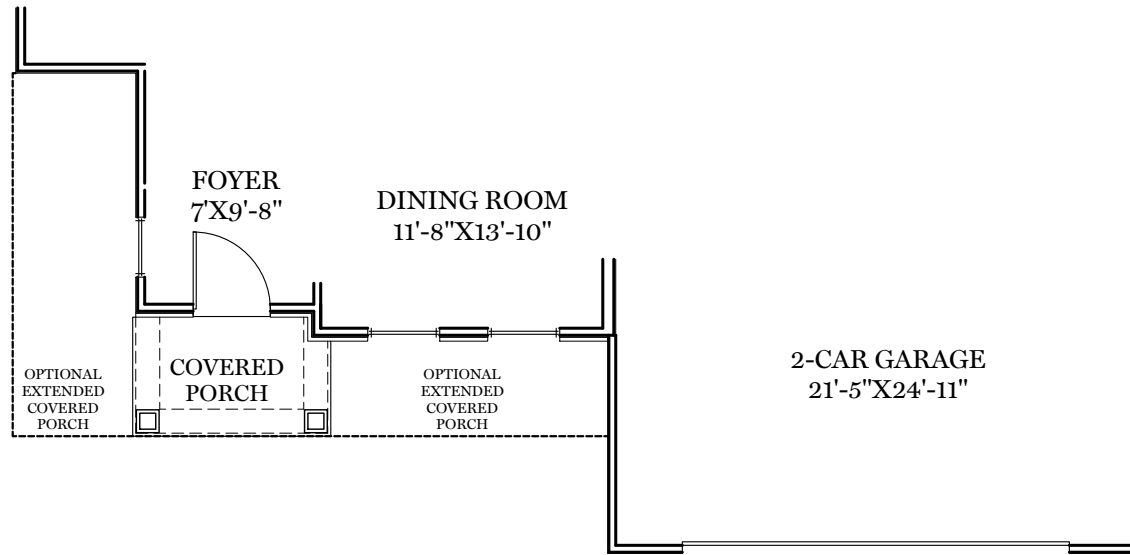

AMERICAN FLOOR PLAN