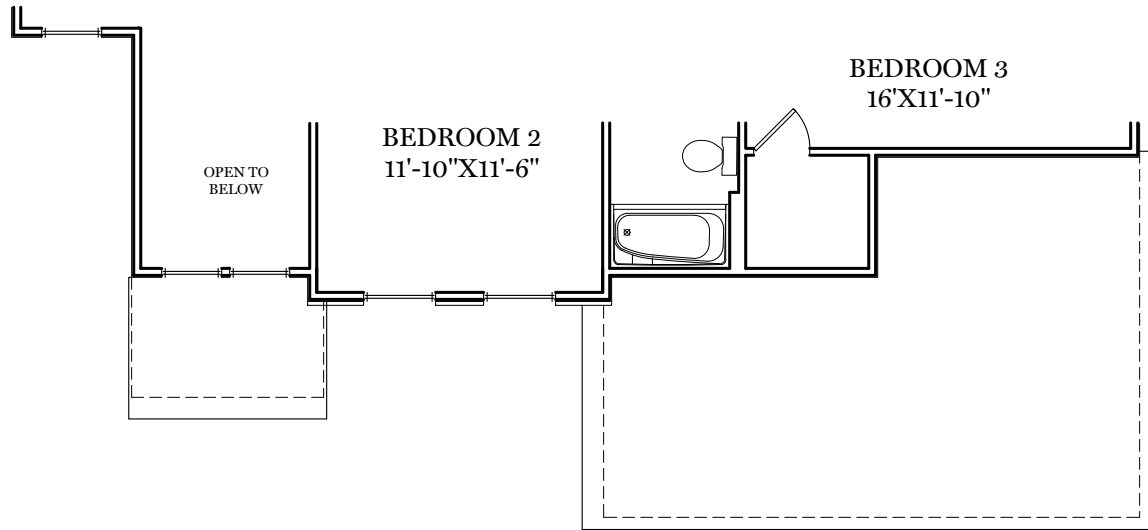

AMERICAN FLOOR PLAN