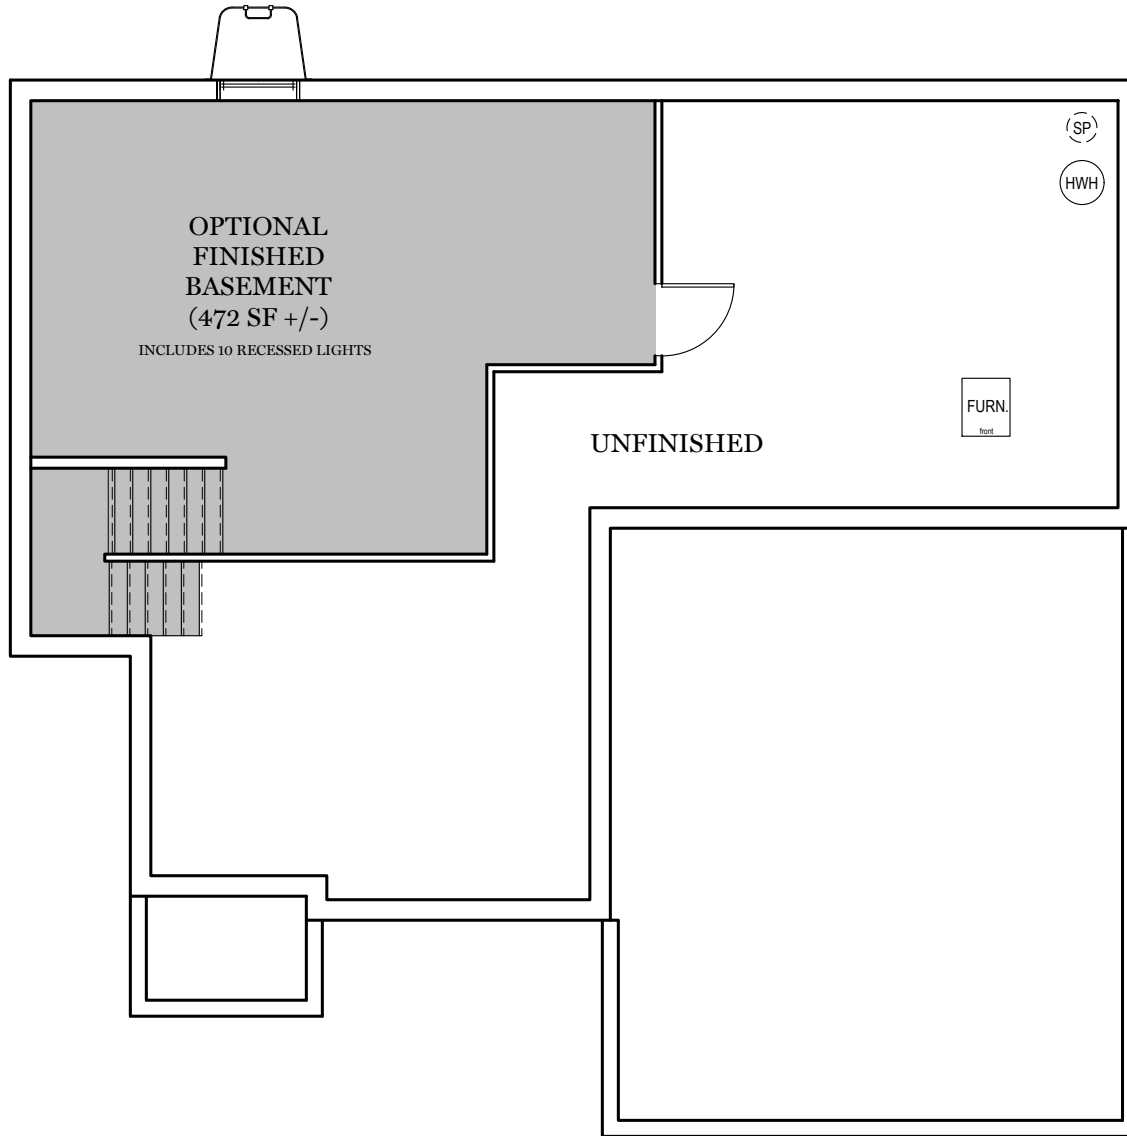

TRADITIONAL** FLOOR PLAN SHOWN

Foundation

GLENWOOD

** TRADITIONAL FLOOR PLAN ONLY AVAILABLE IN SELECT COMMUNITIES

E.G.S. RESERVES THE RIGHT TO RELOCATE MECHANICALS AS REQ. BY SITE CONDITIONS

ALL IMAGES ARE FOR ARTISTIC PURPOSES ONLY AND MAY CONTAIN ADDITIONAL FEATURES OR DESIGN OPTIONS NOT AVAILABLE ON ALL HOME PLANS AND IN ALL NEIGHBORHOODS. ROOM SIZE DIMENSIONS AND SQUARE FOOTAGES ARE APPROXIMATE. CONTACT SALES AGENT FOR MORE INFORMATION. TERMS AND CONDITIONS APPLY. [HTTPS://EGSTOLTZFUSHOMES.COM/TERMS-AND-CONDITIONS/](https://EGSTOLTZFUSHOMES.COM/TERMS-AND-CONDITIONS/)

PDF LAST UPDATED 12/07/2021

■ = CARPETED AREA

OPTIONAL FINISHED POWDER ROOM (+36 SF)

OPTIONAL FINISHED BATHROOM (+51 SF)

ALL IMAGES ARE FOR ARTISTIC PURPOSES ONLY AND MAY CONTAIN ADDITIONAL FEATURES OR DESIGN OPTIONS NOT AVAILABLE ON ALL HOME PLANS AND IN ALL NEIGHBORHOODS. ROOM SIZE DIMENSIONS AND SQUARE FOOTAGES ARE APPROXIMATE. CONTACT SALES AGENT FOR MORE INFORMATION. TERMS AND CONDITIONS APPLY. [HTTPS://EGSTOLTZFUSHOMES.COM/TERMS-AND-CONDITIONS/](https://EGSTOLTZFUSHOMES.COM/TERMS-AND-CONDITIONS/)