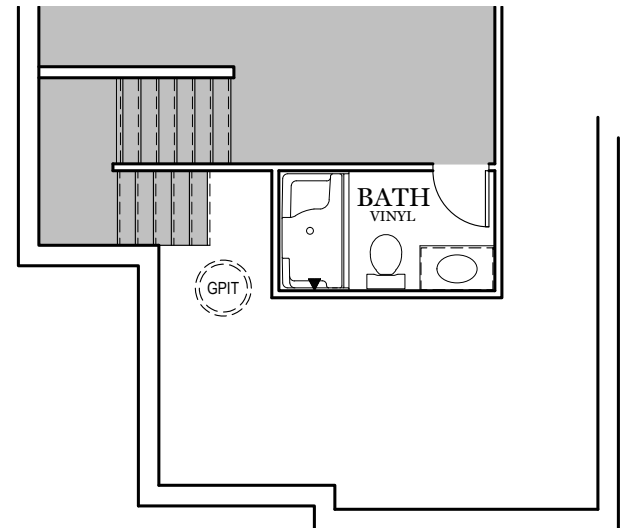

TRADITIONAL** FLOOR PLAN SHOWN

Foundation

GLENWOOD

** TRADITIONAL FLOOR PLAN ONLY AVAILABLE IN SELECT COMMUNITIES

E.G.S. RESERVES THE RIGHT TO RELOCATE MECHANICALS AS REQ. BY SITE CONDITIONS

ALL IMAGES ARE FOR ARTISTIC PURPOSES ONLY AND MAY CONTAIN ADDITIONAL FEATURES OR DESIGN OPTIONS NOT AVAILABLE ON ALL HOME PLANS AND IN ALL NEIGHBORHOODS. ROOM SIZE DIMENSIONS AND SQUARE FOOTAGES ARE APPROXIMATE. CONTACT SALES AGENT FOR MORE INFORMATION. TERMS AND CONDITIONS APPLY. [HTTPS://EGSTOLTZFUSHOMES.COM/TERMS-AND-CONDITIONS/](https://EGSTOLTZFUSHOMES.COM/TERMS-AND-CONDITIONS/)

PDF LAST UPDATED 12/07/2021

■ = CARPETED AREA

OPTIONAL FINISHED POWDER ROOM (+36 SF)

OPTIONAL FINISHED BATHROOM (+51 SF)

ALL IMAGES ARE FOR ARTISTIC PURPOSES ONLY AND MAY CONTAIN ADDITIONAL FEATURES OR DESIGN OPTIONS NOT AVAILABLE ON ALL HOME PLANS AND IN ALL NEIGHBORHOODS. ROOM SIZE DIMENSIONS AND SQUARE FOOTAGES ARE APPROXIMATE. CONTACT SALES AGENT FOR MORE INFORMATION. TERMS AND CONDITIONS APPLY. [HTTPS://EGSTOLTZFUSHOMES.COM/TERMS-AND-CONDITIONS/](https://EGSTOLTZFUSHOMES.COM/TERMS-AND-CONDITIONS/)