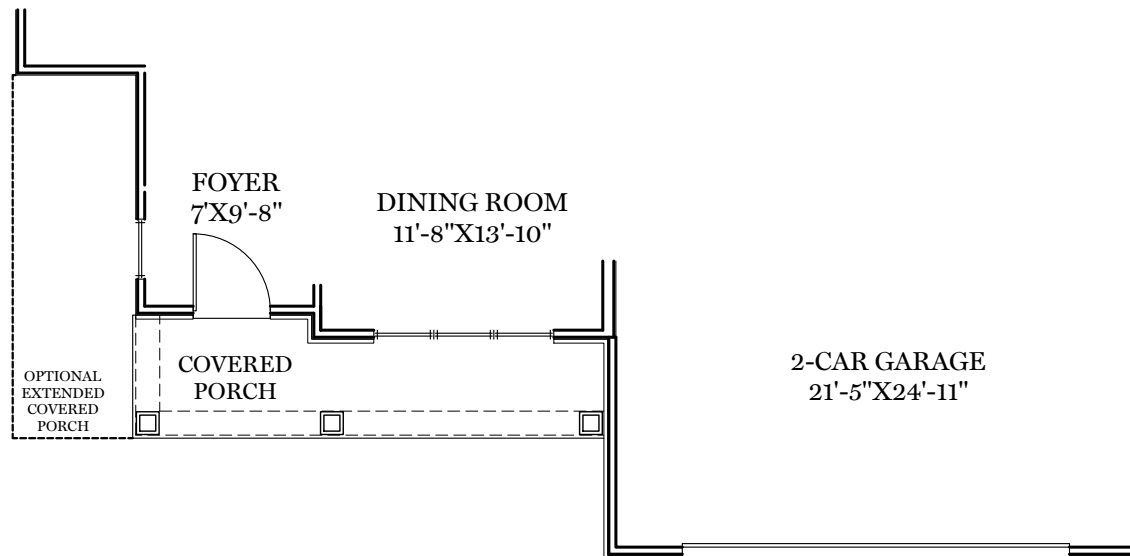

HERITAGE FLOOR PLAN

1st Floor Plan

GLENWOOD

ALL IMAGES ARE FOR ARTISTIC PURPOSES ONLY AND MAY CONTAIN ADDITIONAL FEATURES OR DESIGN OPTIONS NOT AVAILABLE ON ALL HOME PLANS AND IN ALL NEIGHBORHOODS. ROOM SIZE DIMENSIONS AND SQUARE FOOTAGES ARE APPROXIMATE. CONTACT SALES AGENT FOR MORE INFORMATION. TERMS AND CONDITIONS APPLY. [HTTPS://EGSTOLTZFUSHOMES.COM/TERMS-AND-CONDITIONS/](https://EGSTOLTZFUSHOMES.COM/TERMS-AND-CONDITIONS/)

PDF LAST UPDATED 12/07/2021