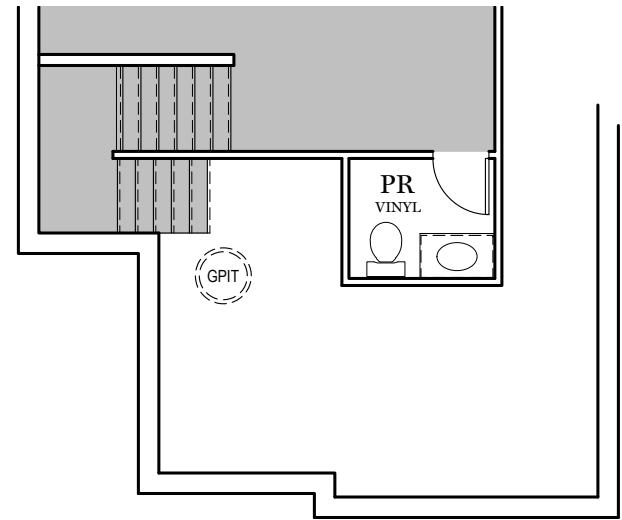

TRADITIONAL** FLOOR PLAN SHOWN

Foundation

GLENWOOD

** TRADITIONAL FLOOR PLAN ONLY AVAILABLE IN SELECT COMMUNITIES

E.G.S. RESERVES THE RIGHT TO RELOCATE MECHANICALS AS REQ. BY SITE CONDITIONS

ALL IMAGES ARE FOR ARTISTIC PURPOSES ONLY AND MAY CONTAIN ADDITIONAL FEATURES OR DESIGN OPTIONS NOT AVAILABLE ON ALL HOME PLANS AND IN ALL NEIGHBORHOODS. ROOM SIZE DIMENSIONS AND SQUARE FOOTAGES ARE APPROXIMATE. CONTACT SALES AGENT FOR MORE INFORMATION. TERMS AND CONDITIONS APPLY. [HTTPS://EGSTOLTZFUSHOMES.COM/TERMS-AND-CONDITIONS/](https://EGSTOLTZFUSHOMES.COM/TERMS-AND-CONDITIONS/)

PDF LAST UPDATED 12/07/2021

■ = CARPETED AREA

OPTIONAL FINISHED POWDER ROOM (+36 SF)

OPTIONAL FINISHED BATHROOM (+51 SF)

ALL IMAGES ARE FOR ARTISTIC PURPOSES ONLY AND MAY CONTAIN ADDITIONAL FEATURES OR DESIGN OPTIONS NOT AVAILABLE ON ALL HOME PLANS AND IN ALL NEIGHBORHOODS. ROOM SIZE DIMENSIONS AND SQUARE FOOTAGES ARE APPROXIMATE. CONTACT SALES AGENT FOR MORE INFORMATION. TERMS AND CONDITIONS APPLY. [HTTPS://EGSTOLTZFUSHOMES.COM/TERMS-AND-CONDITIONS/](https://EGSTOLTZFUSHOMES.COM/TERMS-AND-CONDITIONS/)