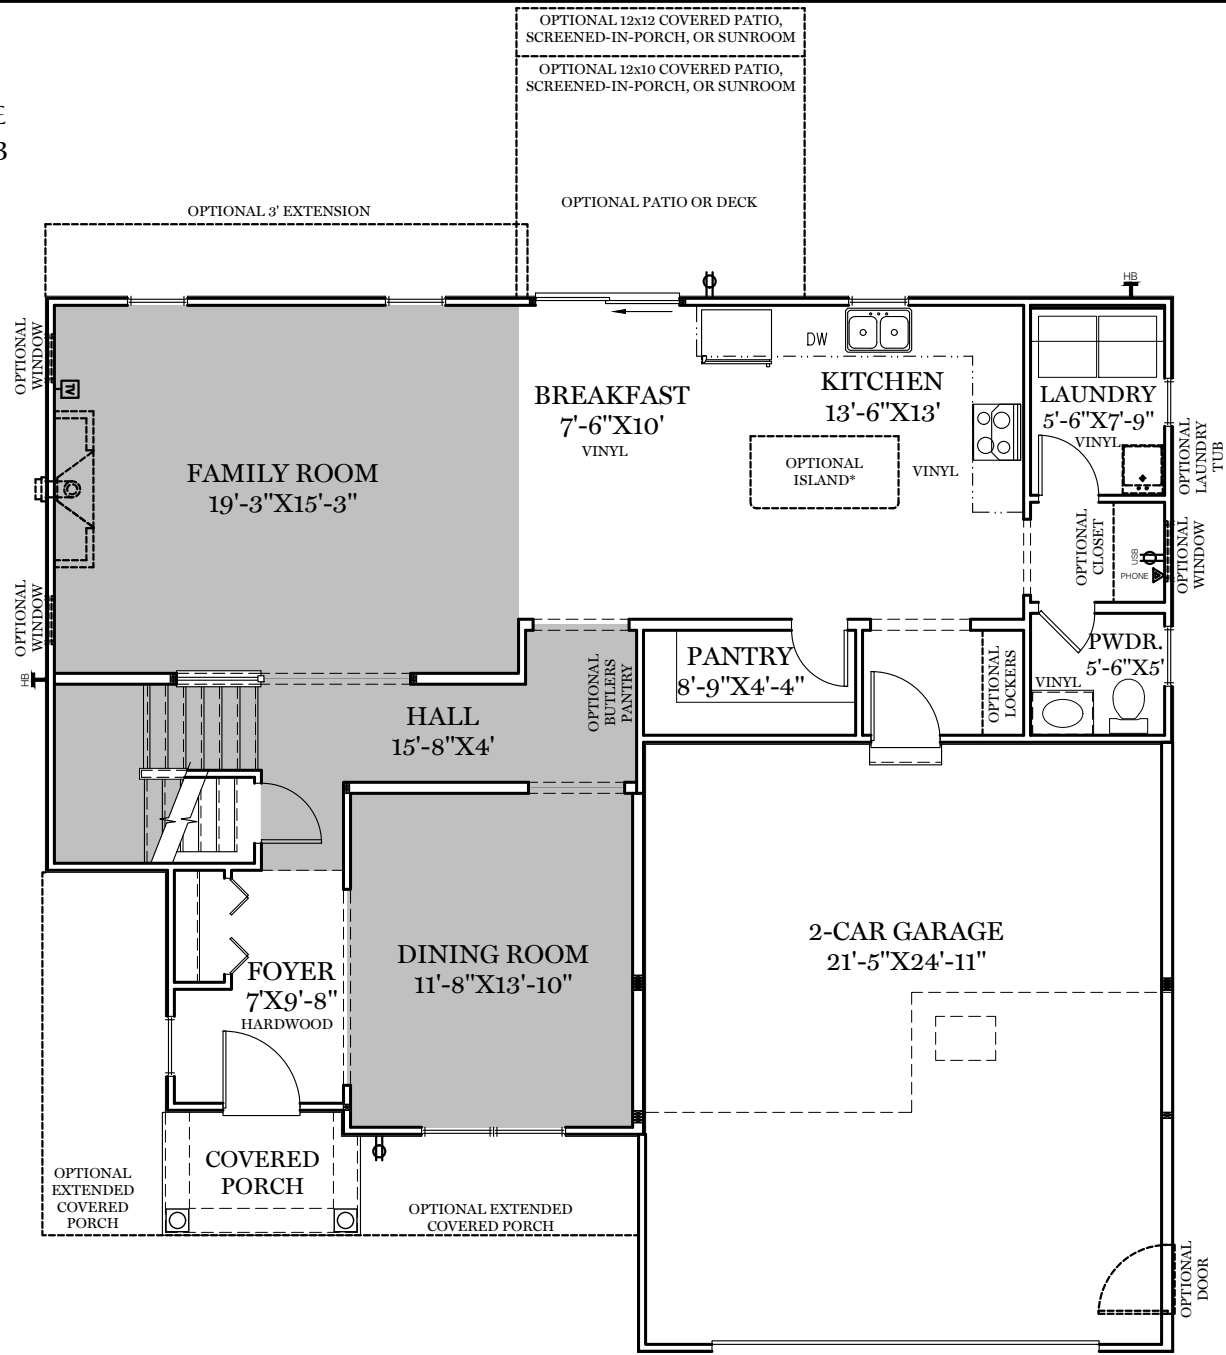

-  = CARPETED AREA
-  = CABLE T.V. ROUGH IN
-  = EXTERIOR RECEPTACLE
-  = RECEPTACLE WITH USB
-  = TELEPHONE OUTLET
-  = EXTERIOR HOSE BIBB

ALL IMAGES ARE FOR ARTISTIC PURPOSES ONLY AND MAY CONTAIN ADDITIONAL FEATURES OR DESIGN OPTIONS NOT AVAILABLE ON ALL HOME PLANS AND IN ALL NEIGHBORHOODS. ROOM SIZE DIMENSIONS AND SQUARE FOOTAGES ARE APPROXIMATE. CONTACT SALES AGENT FOR MORE INFORMATION. TERMS AND CONDITIONS APPLY. [HTTPS://EGSTOLTZFUSHOMES.COM/TERMS-AND-CONDITIONS/](https://EGSTOLTZFUSHOMES.COM/TERMS-AND-CONDITIONS/)

*ISLAND INCLUDED IN SELECT COMMUNITIES AND WITH SELECT KITCHEN PACKAGE OPTIONS
** TRADITIONAL FLOOR PLAN ONLY AVAILABLE IN SELECT COMMUNITIES

AMERICAN FLOOR PLAN

HERITAGE FLOOR PLAN

1st Floor Plan

GLENWOOD