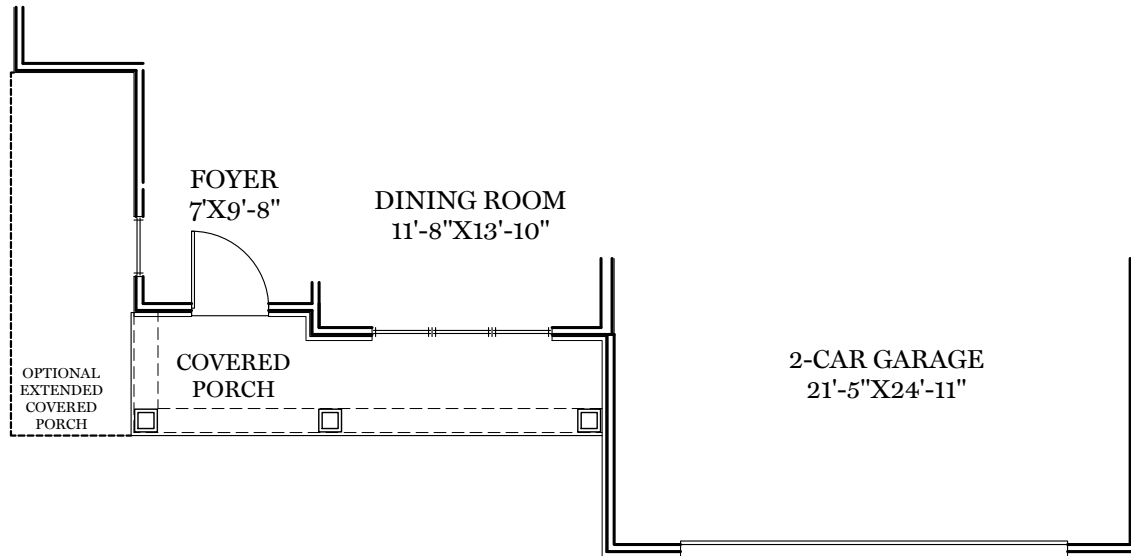

HERITAGE FLOOR PLAN