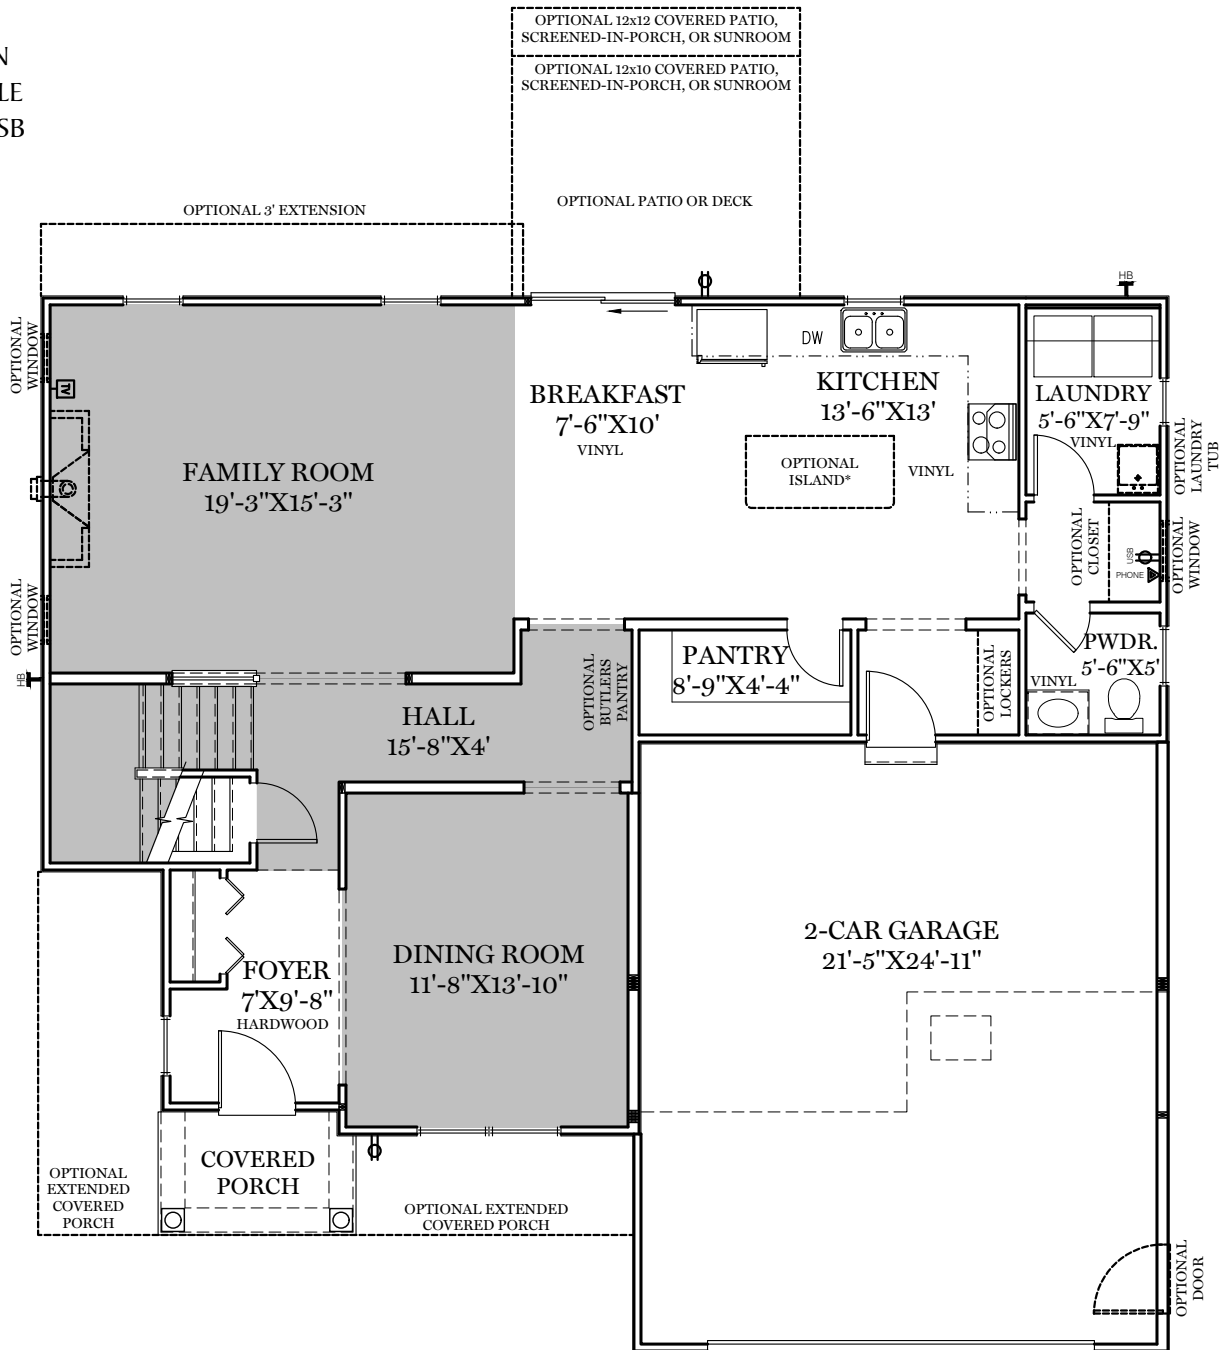

- = CARPETED AREA
- TV = CABLE T.V. ROUGH IN
- ⊕ = EXTERIOR RECEPTACLE
- USB ⊕ = RECEPTACLE WITH USB
- PHONE = TELEPHONE OUTLET
- HB = EXTERIOR HOSE BIBB

*ISLAND INCLUDED IN SELECT COMMUNITIES AND WITH SELECT KITCHEN PACKAGE OPTIONS

- = CARPETED AREA
- TV = CABLE T.V. ROUGH IN

ALL IMAGES ARE FOR ARTISTIC PURPOSES ONLY AND MAY CONTAIN ADDITIONAL FEATURES OR DESIGN OPTIONS NOT AVAILABLE ON ALL HOME PLANS AND IN ALL NEIGHBORHOODS. ROOM SIZE DIMENSIONS AND SQUARE FOOTAGES ARE APPROXIMATE. CONTACT SALES AGENT FOR MORE INFORMATION. TERMS AND CONDITIONS APPLY. [HTTPS://EGSTOLTZFUSHOMES.COM/TERMS-AND-CONDITIONS/](https://EGSTOLTZFUSHOMES.COM/TERMS-AND-CONDITIONS/)