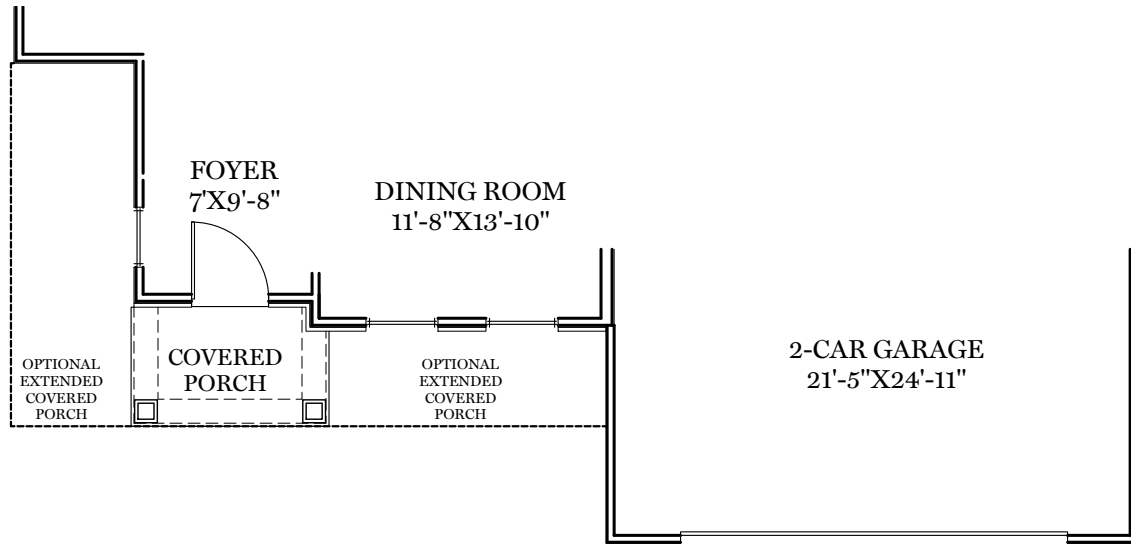

AMERICAN FLOOR PLAN