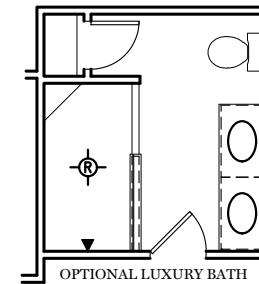

■ = CARPETED AREA

⊗ = FLUSH MOUNT RECESSED-STYLE LIGHT

TRADITIONAL\*\*, CLASSIC, & AMERICAN FLOOR PLAN SHOWN

## 2nd Floor Plan - 1,173 sf

JAMESON

\*\* TRADITIONAL FLOOR PLAN ONLY AVAILABLE IN SELECT COMMUNITIES

ALL IMAGES ARE FOR ARTISTIC PURPOSES ONLY AND MAY CONTAIN ADDITIONAL FEATURES OR DESIGN OPTIONS NOT AVAILABLE ON ALL HOME PLANS AND IN ALL NEIGHBORHOODS. ROOM SIZE DIMENSIONS AND SQUARE FOOTAGES ARE APPROXIMATE. CONTACT SALES AGENT FOR MORE INFORMATION. TERMS AND CONDITIONS APPLY. [HTTPS://EGSTOLTZFUSHOMES.COM/TERMS-AND-CONDITIONS/](https://EGSTOLTZFUSHOMES.COM/TERMS-AND-CONDITIONS/)

PDF LAST UPDATED 5/25/2023

⊕ = FLUSH MOUNT RECESSED-STYLE LIGHT

ALL IMAGES ARE FOR ARTISTIC PURPOSES ONLY AND MAY CONTAIN ADDITIONAL FEATURES OR DESIGN OPTIONS NOT AVAILABLE ON ALL HOME PLANS AND IN ALL NEIGHBORHOODS. ROOM SIZE DIMENSIONS AND SQUARE FOOTAGES ARE APPROXIMATE. CONTACT SALES AGENT FOR MORE INFORMATION. TERMS AND CONDITIONS APPLY. [HTTPS://EGSTOLTZFUSHOMES.COM/TERMS-AND-CONDITIONS/](https://EGSTOLTZFUSHOMES.COM/TERMS-AND-CONDITIONS/)