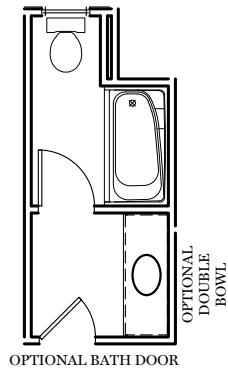

⊕ = FLUSH MOUNT RECESSED-STYLE LIGHT

ALL IMAGES ARE FOR ARTISTIC PURPOSES ONLY AND MAY CONTAIN ADDITIONAL FEATURES OR DESIGN OPTIONS NOT AVAILABLE ON ALL HOME PLANS AND IN ALL NEIGHBORHOODS. ROOM SIZE DIMENSIONS AND SQUARE FOOTAGES ARE APPROXIMATE. CONTACT SALES AGENT FOR MORE INFORMATION. TERMS AND CONDITIONS APPLY. [HTTPS://EGSTOLTZFUSHOMES.COM/TERMS-AND-CONDITIONS/](https://EGSTOLTZFUSHOMES.COM/TERMS-AND-CONDITIONS/)