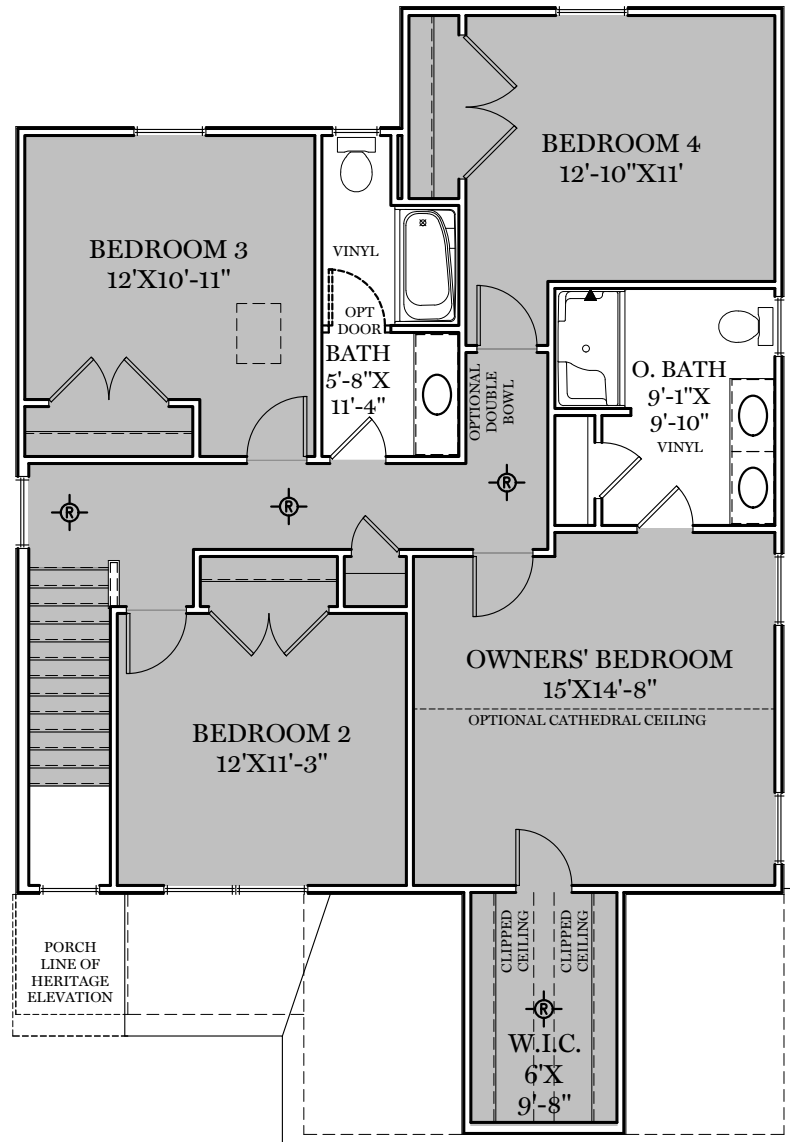

- = CARPETED AREA
- ⊕ = EXTERIOR RECEPTACLE
- HB ⊕ = EXTERIOR HOSE BIBB
- ⊕ = FLUSH MOUNT RECESSED-STYLE LIGHT
- ⊙ = CEILING LIGHT

TRADITIONAL\*\*, CLASSIC, & AMERICAN FLOOR PLAN SHOWN

# 1st Floor Plan

JAMESON

ALL IMAGES ARE FOR ARTISTIC PURPOSES ONLY AND MAY CONTAIN ADDITIONAL FEATURES OR DESIGN OPTIONS NOT AVAILABLE ON ALL HOME PLANS AND IN ALL NEIGHBORHOODS. ROOM SIZE DIMENSIONS AND SQUARE FOOTAGES ARE APPROXIMATE. CONTACT SALES AGENT FOR MORE INFORMATION. TERMS AND CONDITIONS APPLY. [HTTPS://EGSTOLTZFUSHOMES.COM/TERMS-AND-CONDITIONS/](https://EGSTOLTZFUSHOMES.COM/TERMS-AND-CONDITIONS/)

■ = CARPETED AREA

⊗ = FLUSH MOUNT RECESSED-STYLE LIGHT

TRADITIONAL\*\*, CLASSIC, & AMERICAN FLOOR PLAN SHOWN

TRADITIONAL\*\* FLOOR PLAN SHOWN