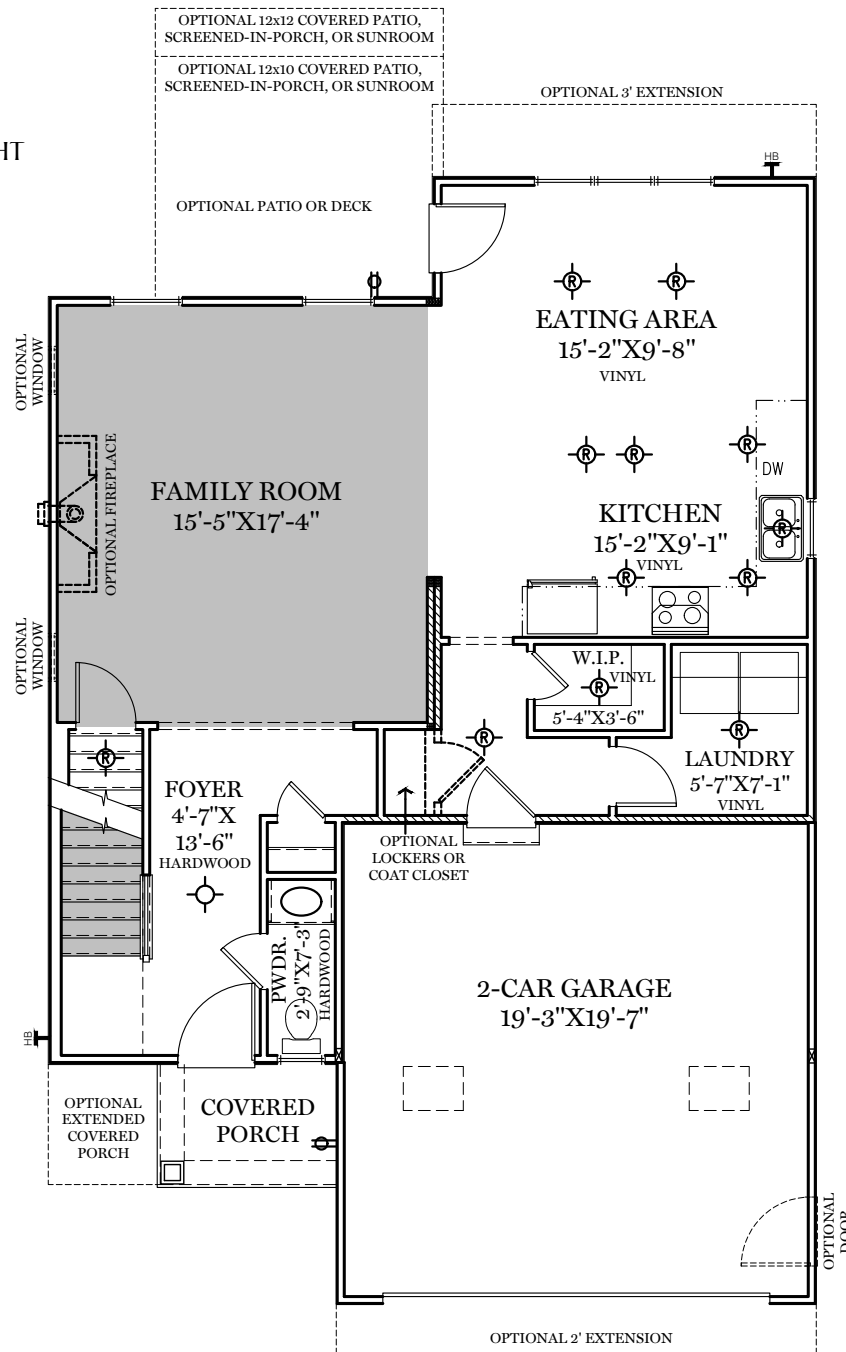

- = CARPETED AREA
- ⊕ = EXTERIOR RECEPTACLE
- HB ⊕ = EXTERIOR HOSE BIBB
- ⊕ = FLUSH MOUNT RECESSED-STYLE LIGHT
- ⊙ = CEILING LIGHT

TRADITIONAL\*\*, CLASSIC, & AMERICAN FLOOR PLAN SHOWN

# 1st Floor Plan - 908 sf

JAMESON

\*\* TRADITIONAL FLOOR PLAN ONLY AVAILABLE IN SELECT COMMUNITIES

ALL IMAGES ARE FOR ARTISTIC PURPOSES ONLY AND MAY CONTAIN ADDITIONAL FEATURES OR DESIGN OPTIONS NOT AVAILABLE ON ALL HOME PLANS AND IN ALL NEIGHBORHOODS. ROOM SIZE DIMENSIONS AND SQUARE FOOTAGES ARE APPROXIMATE. CONTACT SALES AGENT FOR MORE INFORMATION. TERMS AND CONDITIONS APPLY. [HTTPS://EGSTOLTZFUSHOMES.COM/TERMS-AND-CONDITIONS/](https://EGSTOLTZFUSHOMES.COM/TERMS-AND-CONDITIONS/)

■ = CARPETED AREA

⊗ = FLUSH MOUNT RECESSED-STYLE LIGHT

TRADITIONAL\*\*, CLASSIC, & AMERICAN FLOOR PLAN SHOWN

TRADITIONAL\*\* FLOOR PLAN SHOWN