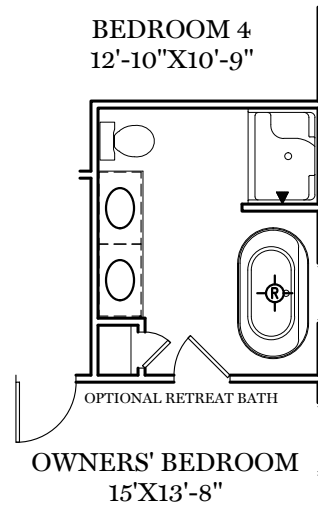

■ = CARPETED AREA

⊗ = FLUSH MOUNT RECESSED-STYLE LIGHT

TRADITIONAL\*\*, CLASSIC, & AMERICAN FLOOR PLAN SHOWN

## 2nd Floor Plan - 1,173 sf

JAMESON

\*\* TRADITIONAL FLOOR PLAN ONLY AVAILABLE IN SELECT COMMUNITIES

ALL IMAGES ARE FOR ARTISTIC PURPOSES ONLY AND MAY CONTAIN ADDITIONAL FEATURES OR DESIGN OPTIONS NOT AVAILABLE ON ALL HOME PLANS AND IN ALL NEIGHBORHOODS. ROOM SIZE DIMENSIONS AND SQUARE FOOTAGES ARE APPROXIMATE. CONTACT SALES AGENT FOR MORE INFORMATION. TERMS AND CONDITIONS APPLY. [HTTPS://EGSTOLTZFUSHOMES.COM/TERMS-AND-CONDITIONS/](https://EGSTOLTZFUSHOMES.COM/TERMS-AND-CONDITIONS/)

PDF LAST UPDATED 5/25/2023

⊕ = FLUSH MOUNT RECESSED-STYLE LIGHT

ALL IMAGES ARE FOR ARTISTIC PURPOSES ONLY AND MAY CONTAIN ADDITIONAL FEATURES OR DESIGN OPTIONS NOT AVAILABLE ON ALL HOME PLANS AND IN ALL NEIGHBORHOODS. ROOM SIZE DIMENSIONS AND SQUARE FOOTAGES ARE APPROXIMATE. CONTACT SALES AGENT FOR MORE INFORMATION. TERMS AND CONDITIONS APPLY. [HTTPS://EGSTOLTZFUSHOMES.COM/TERMS-AND-CONDITIONS/](https://EGSTOLTZFUSHOMES.COM/TERMS-AND-CONDITIONS/)