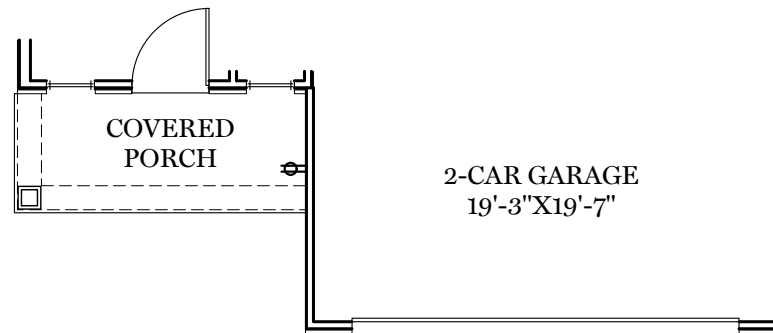

HERITAGE FLOOR PLAN

1st Floor Plan

JAMESON

ALL IMAGES ARE FOR ARTISTIC PURPOSES ONLY AND MAY CONTAIN ADDITIONAL FEATURES OR DESIGN OPTIONS NOT AVAILABLE ON ALL HOME PLANS AND IN ALL NEIGHBORHOODS. ROOM SIZE DIMENSIONS AND SQUARE FOOTAGES ARE APPROXIMATE. CONTACT SALES AGENT FOR MORE INFORMATION. TERMS AND CONDITIONS APPLY. [HTTPS://EGSTOLTZFUSHOMES.COM/TERMS-AND-CONDITIONS/](https://EGSTOLTZFUSHOMES.COM/TERMS-AND-CONDITIONS/)