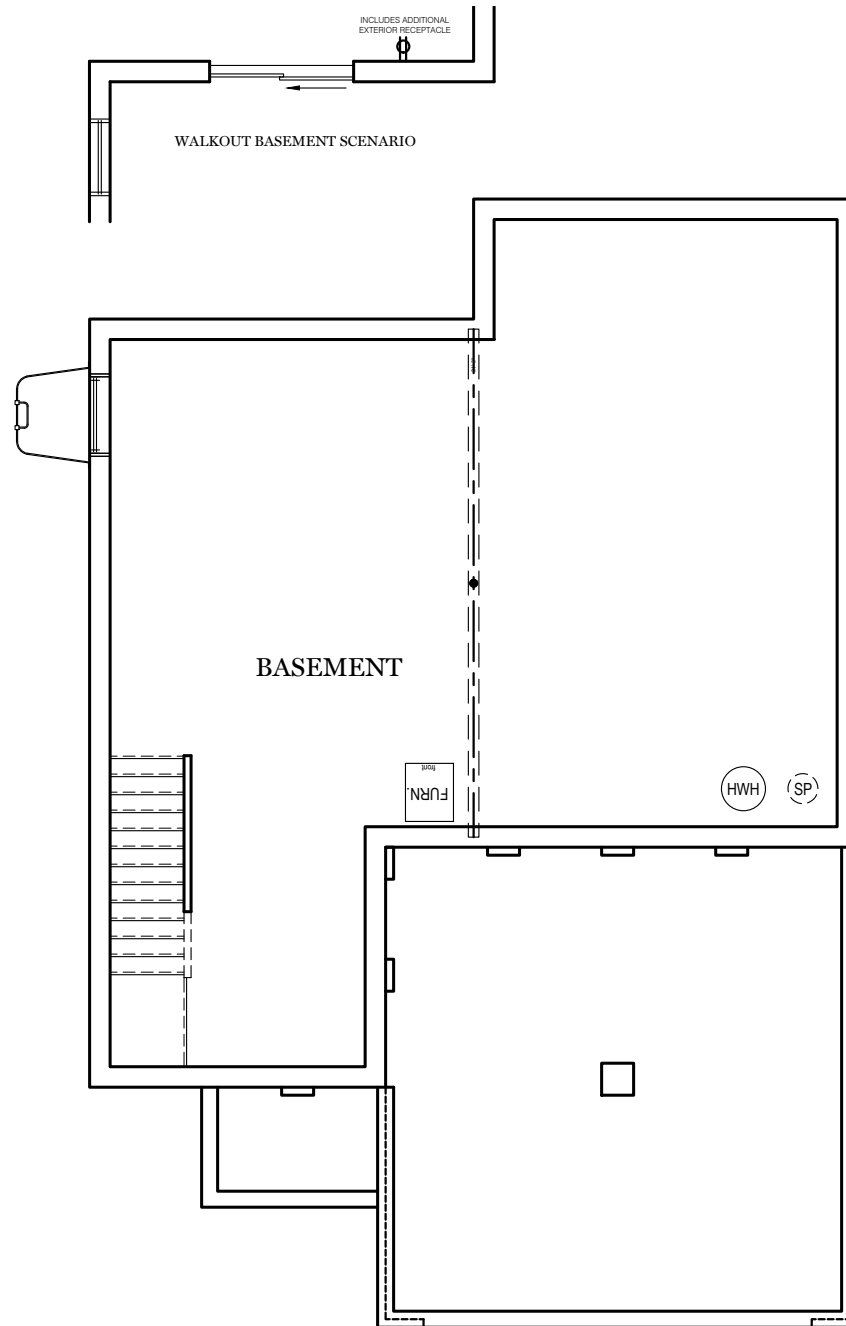

■ = CARPETED AREA

⊗ = FLUSH MOUNT RECESSED-STYLE LIGHT

TRADITIONAL\*\*, CLASSIC, & AMERICAN FLOOR PLAN SHOWN

## 2nd Floor Plan - 1,173 sf

JAMESON

\*\* TRADITIONAL FLOOR PLAN ONLY AVAILABLE IN SELECT COMMUNITIES

ALL IMAGES ARE FOR ARTISTIC PURPOSES ONLY AND MAY CONTAIN ADDITIONAL FEATURES OR DESIGN OPTIONS NOT AVAILABLE ON ALL HOME PLANS AND IN ALL NEIGHBORHOODS. ROOM SIZE DIMENSIONS AND SQUARE FOOTAGES ARE APPROXIMATE. CONTACT SALES AGENT FOR MORE INFORMATION. TERMS AND CONDITIONS APPLY. [HTTPS://EGSTOLTZFUSHOMES.COM/TERMS-AND-CONDITIONS/](https://EGSTOLTZFUSHOMES.COM/TERMS-AND-CONDITIONS/)

PDF LAST UPDATED 5/25/2023

⊕ = FLUSH MOUNT RECESSED-STYLE LIGHT

ALL IMAGES ARE FOR ARTISTIC PURPOSES ONLY AND MAY CONTAIN ADDITIONAL FEATURES OR DESIGN OPTIONS NOT AVAILABLE ON ALL HOME PLANS AND IN ALL NEIGHBORHOODS. ROOM SIZE DIMENSIONS AND SQUARE FOOTAGES ARE APPROXIMATE. CONTACT SALES AGENT FOR MORE INFORMATION. TERMS AND CONDITIONS APPLY. [HTTPS://EGSTOLTZFUSHOMES.COM/TERMS-AND-CONDITIONS/](https://EGSTOLTZFUSHOMES.COM/TERMS-AND-CONDITIONS/)

TRADITIONAL\*\* FLOOR PLAN SHOWN