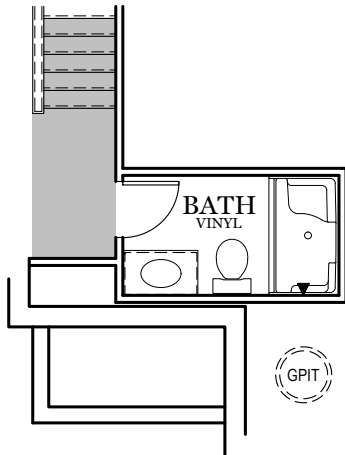

TRADITIONAL** FLOOR PLAN SHOWN

Foundation

MAGNOLIA

** TRADITIONAL FLOOR PLAN ONLY AVAILABLE IN SELECT COMMUNITIES

E.G.S. RESERVES THE RIGHT TO RELOCATE MECHANICALS AS REQ. BY SITE CONDITIONS

ALL IMAGES ARE FOR ARTISTIC PURPOSES ONLY AND MAY CONTAIN ADDITIONAL FEATURES OR DESIGN OPTIONS NOT AVAILABLE ON ALL HOME PLANS AND IN ALL NEIGHBORHOODS. ROOM SIZE DIMENSIONS AND SQUARE FOOTAGES ARE APPROXIMATE. CONTACT SALES AGENT FOR MORE INFORMATION. TERMS AND CONDITIONS APPLY. [HTTPS://EGSTOLTZFUSHOMES.COM/TERMS-AND-CONDITIONS/](https://egstoltzfushomes.com/terms-and-conditions/)

PDF LAST UPDATED 01/03/2022

■ = CARPETED AREA

OPTIONAL FINISHED POWDER ROOM (+36 SF)

OPTIONAL FINISHED BATHROOM (+53 SF)

OPTIONAL EXTENDED COVERED PORCH

TRADITIONAL ELEVATION**

OPTIONAL EXTENDED COVERED PORCH