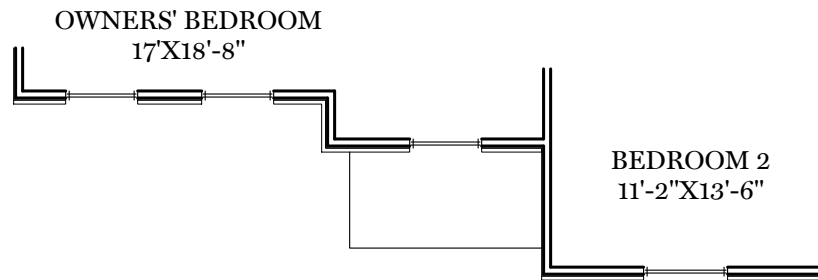

HERITAGE FLOOR PLAN

ALL IMAGES ARE FOR ARTISTIC PURPOSES ONLY AND MAY CONTAIN ADDITIONAL FEATURES OR DESIGN OPTIONS NOT AVAILABLE ON ALL HOME PLANS AND IN ALL NEIGHBORHOODS. ROOM SIZE DIMENSIONS AND SQUARE FOOTAGES ARE APPROXIMATE. CONTACT SALES AGENT FOR MORE INFORMATION. TERMS AND CONDITIONS APPLY. [HTTPS://EGSTOLTZFUSHOMES.COM/TERMS-AND-CONDITIONS/](https://EGSTOLTZFUSHOMES.COM/TERMS-AND-CONDITIONS/)