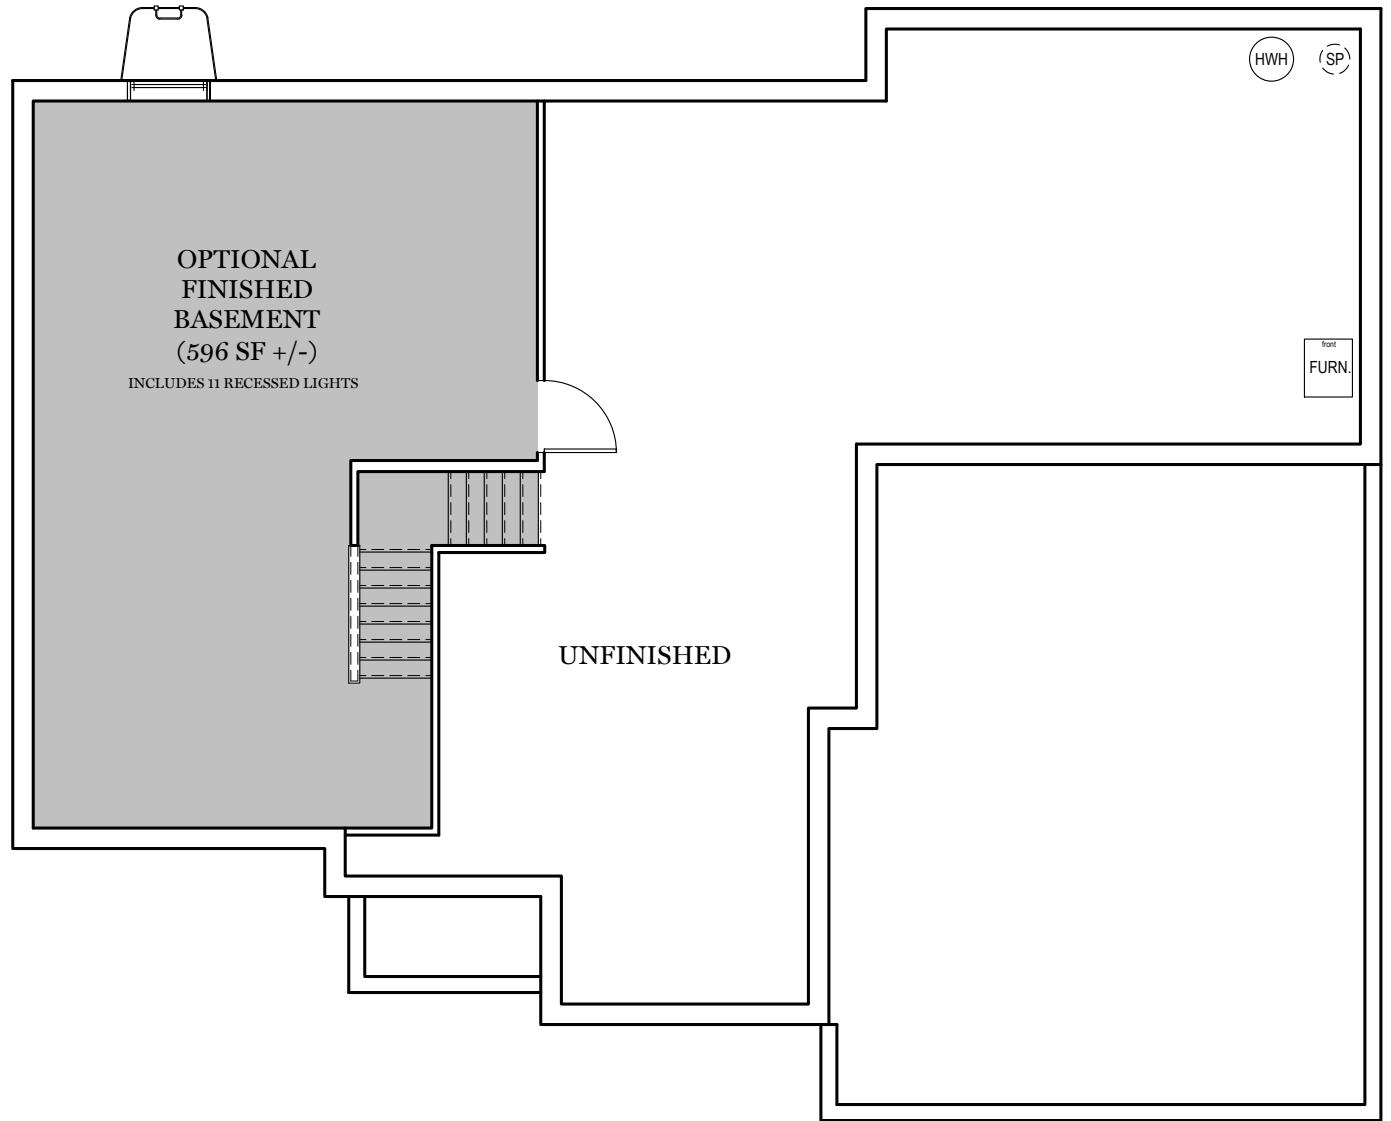

TRADITIONAL** FLOOR PLAN SHOWN

Foundation

MAGNOLIA

** TRADITIONAL FLOOR PLAN ONLY AVAILABLE IN SELECT COMMUNITIES

E.G.S. RESERVES THE RIGHT TO RELOCATE MECHANICALS AS REQ. BY SITE CONDITIONS

ALL IMAGES ARE FOR ARTISTIC PURPOSES ONLY AND MAY CONTAIN ADDITIONAL FEATURES OR DESIGN OPTIONS NOT AVAILABLE ON ALL HOME PLANS AND IN ALL NEIGHBORHOODS. ROOM SIZE DIMENSIONS AND SQUARE FOOTAGES ARE APPROXIMATE. CONTACT SALES AGENT FOR MORE INFORMATION. TERMS AND CONDITIONS APPLY. [HTTPS://EGSTOLTZFUSHOMES.COM/TERMS-AND-CONDITIONS/](https://egstoltzfushomes.com/terms-and-conditions/)

PDF LAST UPDATED 01/03/2022

■ = CARPETED AREA

OPTIONAL FINISHED POWDER ROOM (+36 SF)

OPTIONAL FINISHED BATHROOM (+53 SF)

OPTIONAL EXTENDED COVERED PORCH

TRADITIONAL ELEVATION**

OPTIONAL EXTENDED COVERED PORCH

CLASSIC ELEVATION

OPTIONAL EXTENDED COVERED PORCH

AMERICAN ELEVATION

OPTIONAL EXTENDED COVERED PORCH

HERITAGE ELEVATION