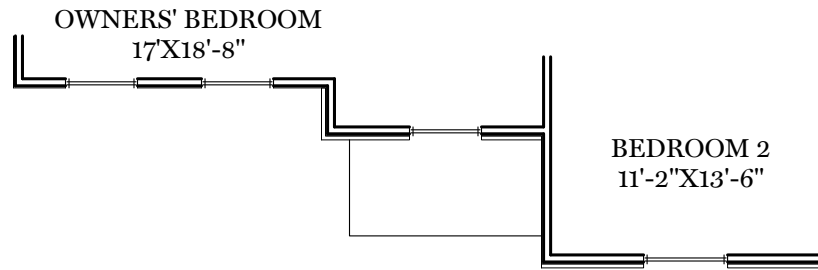

= CARPETED AREA
 = CABLE T.V. ROUGH IN

ALL IMAGES ARE FOR ARTISTIC PURPOSES ONLY AND MAY CONTAIN ADDITIONAL FEATURES OR DESIGN OPTIONS NOT AVAILABLE ON ALL HOME PLANS AND IN ALL NEIGHBORHOODS. ROOM SIZE DIMENSIONS AND SQUARE FOOTAGES ARE APPROXIMATE. CONTACT SALES AGENT FOR MORE INFORMATION. TERMS AND CONDITIONS APPLY. [HTTPS://EGStoltzfusHomes.com/terms-and-conditions/](https://EGStoltzfusHomes.com/terms-and-conditions/)