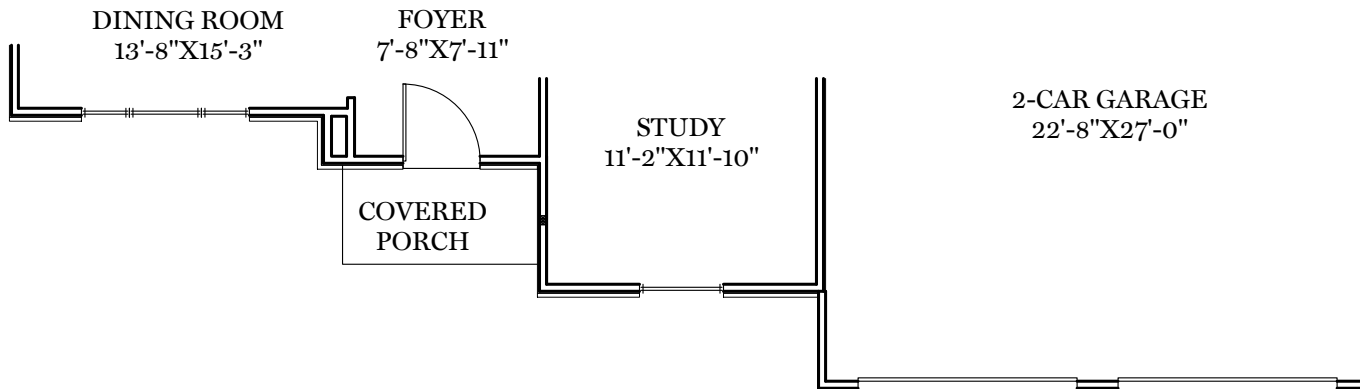

AMERICAN FLOOR PLAN