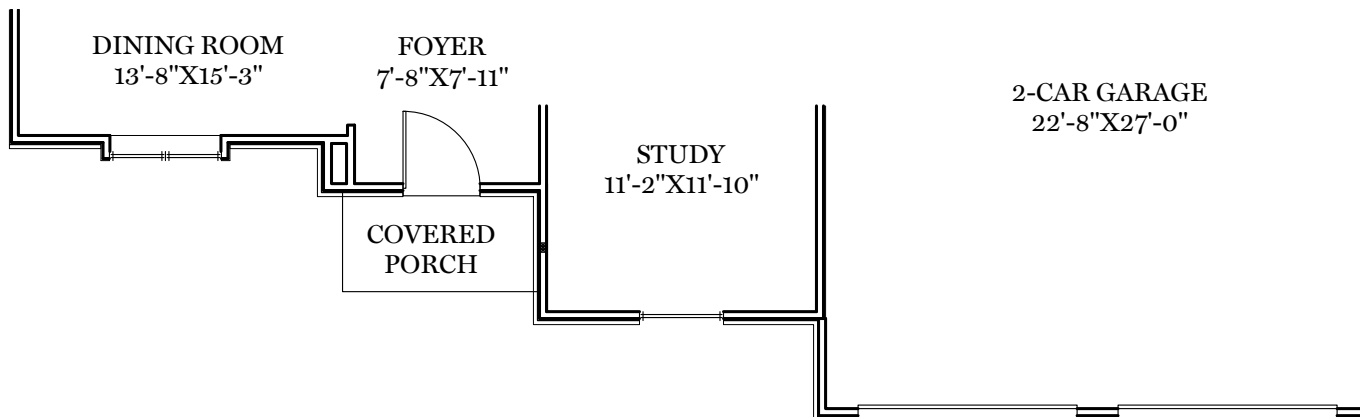

HERITAGE FLOOR PLAN

ALL IMAGES ARE FOR ARTISTIC PURPOSES ONLY AND MAY CONTAIN ADDITIONAL FEATURES OR DESIGN OPTIONS NOT AVAILABLE ON ALL HOME PLANS AND IN ALL NEIGHBORHOODS. ROOM SIZE DIMENSIONS AND SQUARE FOOTAGES ARE APPROXIMATE. CONTACT SALES AGENT FOR MORE INFORMATION. TERMS AND CONDITIONS APPLY. [HTTPS://EGSTOLTZFUSHOMES.COM/TERMS-AND-CONDITIONS/](https://EGSTOLTZFUSHOMES.COM/TERMS-AND-CONDITIONS/)