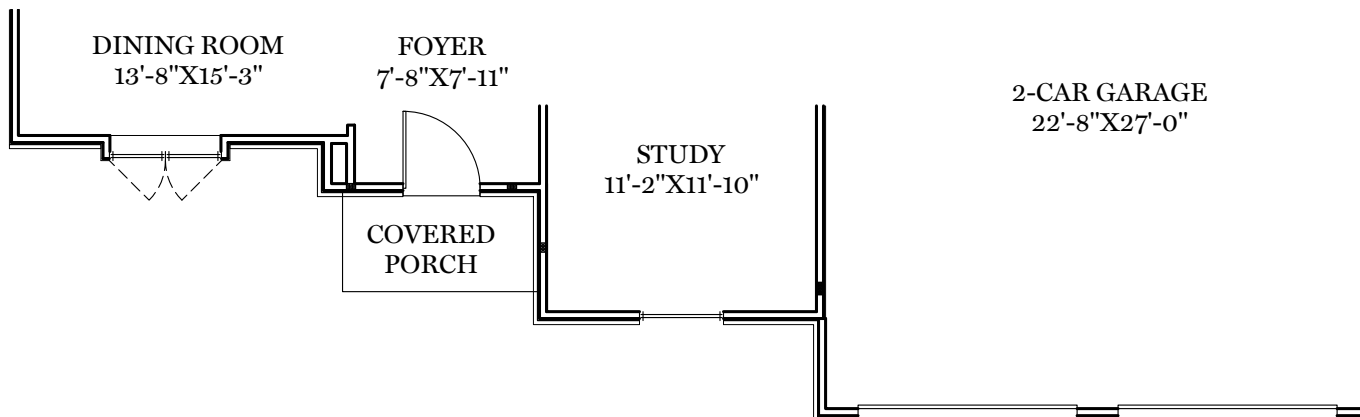

HERITAGE FLOOR PLAN

ALL IMAGES ARE FOR ARTISTIC PURPOSES ONLY AND MAY CONTAIN ADDITIONAL FEATURES OR DESIGN OPTIONS NOT AVAILABLE ON ALL HOME PLANS AND IN ALL NEIGHBORHOODS. ROOM SIZE DIMENSIONS AND SQUARE FOOTAGES ARE APPROXIMATE. CONTACT SALES AGENT FOR MORE INFORMATION. TERMS AND CONDITIONS APPLY. [HTTPS://EGSTOLTZFUSHOMES.COM/TERMS-AND-CONDITIONS/](https://egstoltzfushomes.com/terms-and-conditions/)