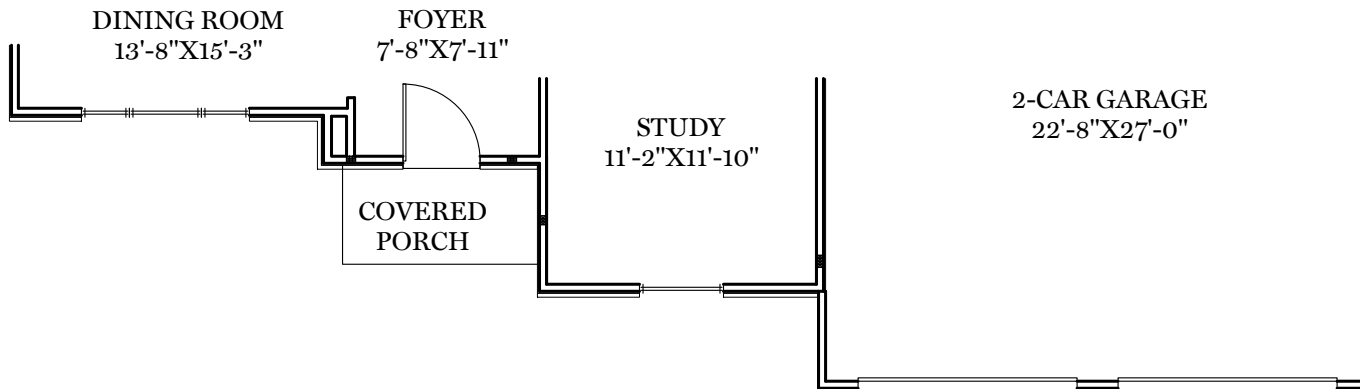

- = CARPETED AREA
- ⊕ = EXTERIOR RECEPTACLE
- ⊕  
USB = RECEPTACLE WITH USB
- ⊕  
HB = EXTERIOR HOSE BIBB
- ⊕  
TV = CABLE T.V. OUTLET  
W/ ELECTRICAL OUTLET

ALL IMAGES ARE FOR ARTISTIC PURPOSES ONLY AND MAY CONTAIN ADDITIONAL FEATURES OR DESIGN OPTIONS NOT AVAILABLE ON ALL HOME PLANS AND IN ALL NEIGHBORHOODS. ROOM SIZE DIMENSIONS AND SQUARE FOOTAGES ARE APPROXIMATE. CONTACT SALES AGENT FOR MORE INFORMATION. TERMS AND CONDITIONS APPLY. [HTTPS://EGSTOLTZFUSHOMES.COM/TERMS-AND-CONDITIONS/](https://EGSTOLTZFUSHOMES.COM/TERMS-AND-CONDITIONS/)