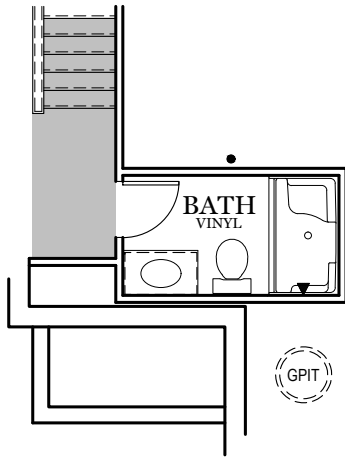

= CARPETED AREA  
 = CABLE T.V. ROUGH IN

TRADITIONAL\*\* FLOOR PLAN SHOWN

# Foundation

MAGNOLIA

\*\* TRADITIONAL FLOOR PLAN ONLY AVAILABLE IN SELECT COMMUNITIES

E.G.S. RESERVES THE RIGHT TO RELOCATE MECHANICALS AS REQ. BY SITE CONDITIONS

ALL IMAGES ARE FOR ARTISTIC PURPOSES ONLY AND MAY CONTAIN ADDITIONAL FEATURES OR DESIGN OPTIONS NOT AVAILABLE ON ALL HOME PLANS AND IN ALL NEIGHBORHOODS. ROOM SIZE DIMENSIONS AND SQUARE FOOTAGES ARE APPROXIMATE. CONTACT SALES AGENT FOR MORE INFORMATION. TERMS AND CONDITIONS APPLY. [HTTPS://EGSTOLTZFUSHOMES.COM/TERMS-AND-CONDITIONS/](https://EGSTOLTZFUSHOMES.COM/TERMS-AND-CONDITIONS/)

PDF LAST UPDATED 9/7/2022

■ = CARPETED AREA

OPTIONAL FINISHED  
POWDER ROOM (+36 SF)

OPTIONAL FINISHED  
BATHROOM (+53 SF)

ALL IMAGES ARE FOR ARTISTIC  
PURPOSES ONLY AND MAY CONTAIN  
ADDITIONAL FEATURES OR DESIGN  
OPTIONS NOT AVAILABLE ON ALL  
HOME PLANS AND IN ALL  
NEIGHBORHOODS. ROOM SIZE  
DIMENSIONS AND SQUARE FOOTAGES  
ARE APPROXIMATE. CONTACT SALES  
AGENT FOR MORE INFORMATION.  
TERMS AND CONDITIONS APPLY.  
[HTTPS://EGSTOLTZFUSHOMES.COM/  
TERMS-AND-CONDITIONS/](https://EGSTOLTZFUSHOMES.COM/TERMS-AND-CONDITIONS/)