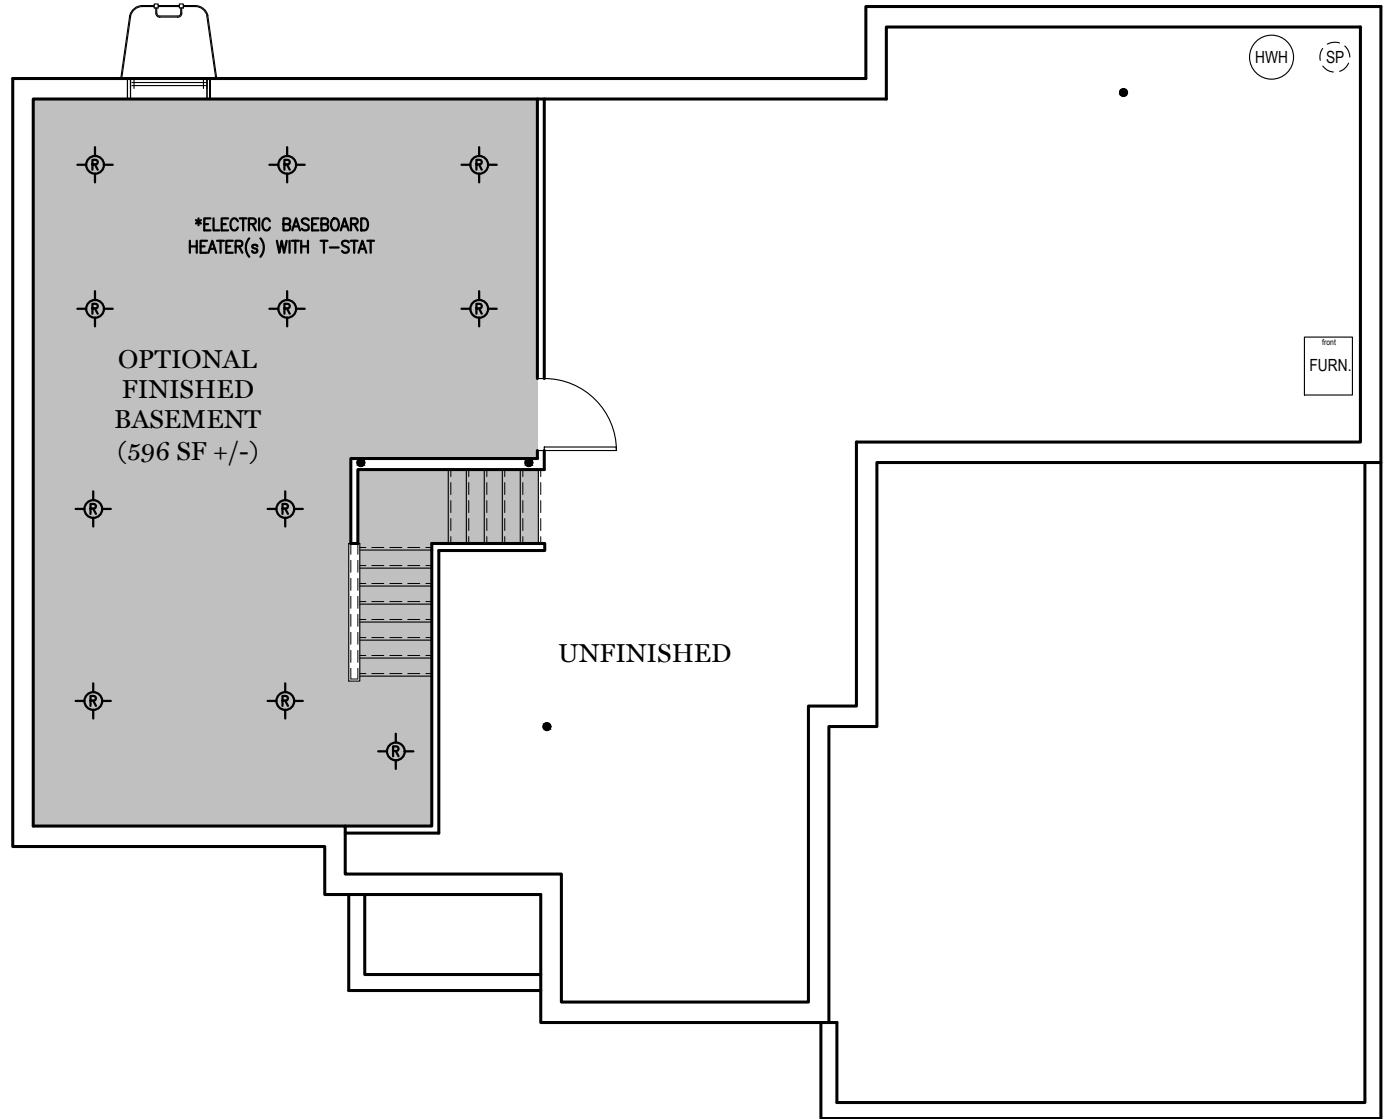

= CARPETED AREA  
 = CABLE T.V. ROUGH IN

TRADITIONAL\*\* FLOOR PLAN SHOWN

PDF LAST UPDATED 9/7/2022

■ = CARPETED AREA

OPTIONAL FINISHED  
POWDER ROOM (+36 SF)

OPTIONAL FINISHED  
BATHROOM (+53 SF)

ALL IMAGES ARE FOR ARTISTIC  
PURPOSES ONLY AND MAY CONTAIN  
ADDITIONAL FEATURES OR DESIGN  
OPTIONS NOT AVAILABLE ON ALL  
HOME PLANS AND IN ALL  
NEIGHBORHOODS. ROOM SIZE  
DIMENSIONS AND SQUARE FOOTAGES  
ARE APPROXIMATE. CONTACT SALES  
AGENT FOR MORE INFORMATION.  
TERMS AND CONDITIONS APPLY.  
[HTTPS://EGSTOLTZFUSHOMES.COM/  
TERMS-AND-CONDITIONS/](https://EGSTOLTZFUSHOMES.COM/TERMS-AND-CONDITIONS/)

OPTIONAL EXTENDED COVERED PORCH

TRADITIONAL ELEVATION\*\*

OPTIONAL EXTENDED COVERED PORCH

CLASSIC ELEVATION

OPTIONAL EXTENDED COVERED PORCH

AMERICAN ELEVATION

OPTIONAL EXTENDED COVERED PORCH

HERITAGE ELEVATION