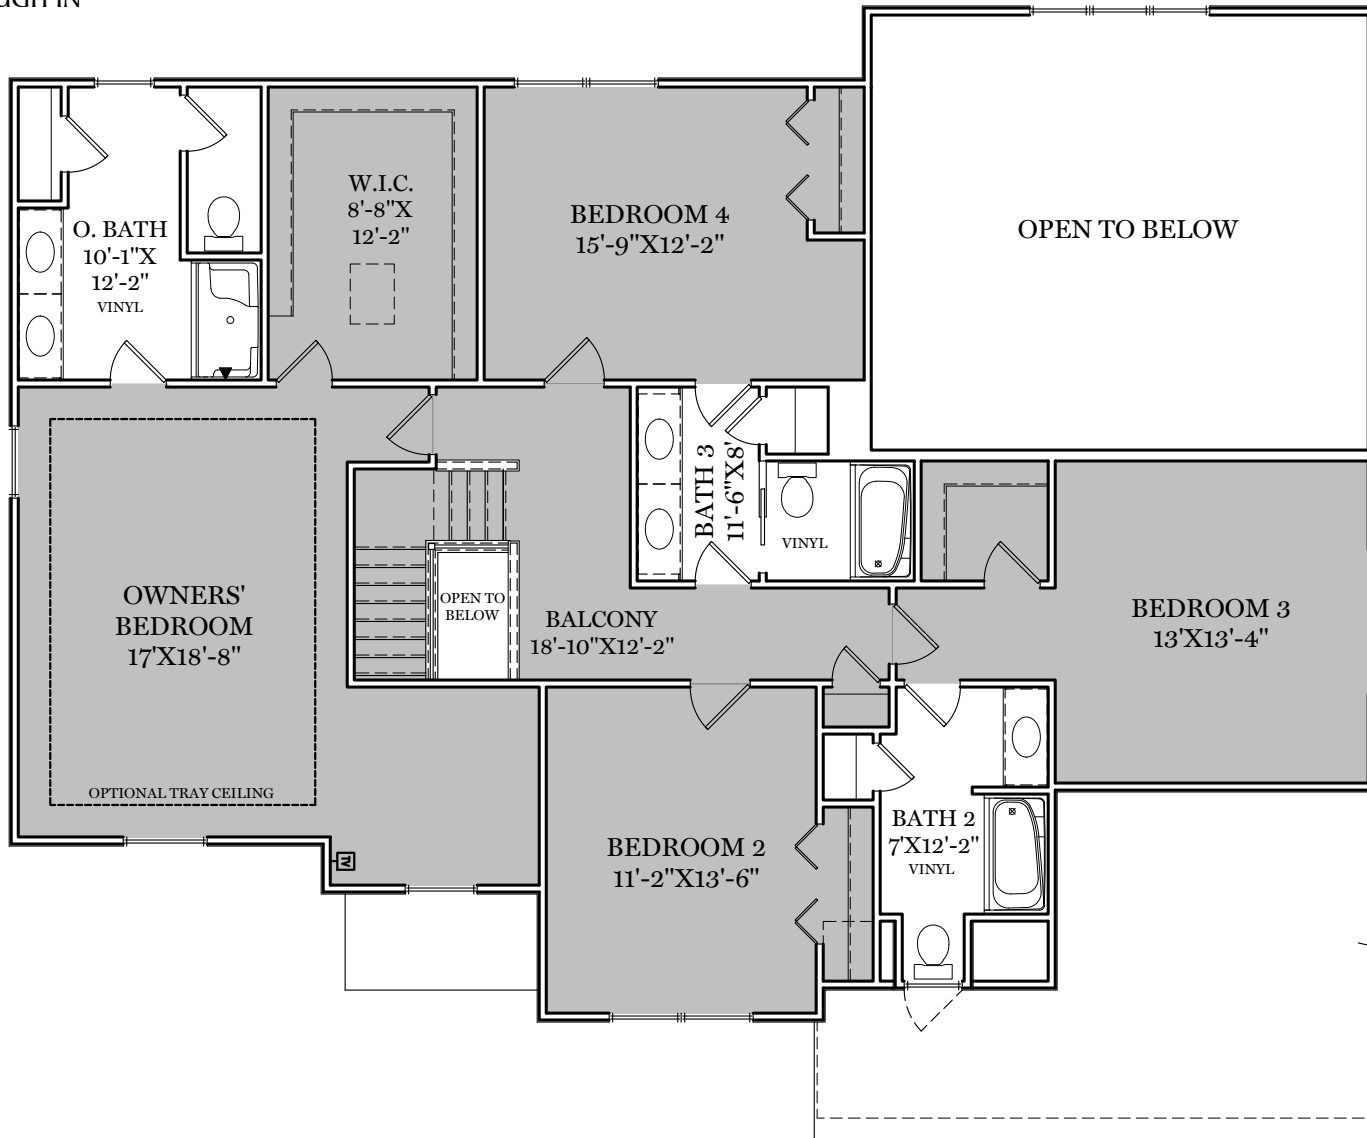

- = CARPETED AREA
- ⊕ = EXTERIOR RECEPTACLE
- ⊕  
USB = RECEPTACLE WITH USB
- ⊕  
HB = EXTERIOR HOSE BIBB
- ⊕  
TV = CABLE T.V. OUTLET  
W/ ELECTRICAL OUTLET

ALL IMAGES ARE FOR ARTISTIC PURPOSES ONLY AND MAY CONTAIN ADDITIONAL FEATURES OR DESIGN OPTIONS NOT AVAILABLE ON ALL HOME PLANS AND IN ALL NEIGHBORHOODS. ROOM SIZE DIMENSIONS AND SQUARE FOOTAGES ARE APPROXIMATE. CONTACT SALES AGENT FOR MORE INFORMATION. TERMS AND CONDITIONS APPLY. [HTTPS://EGSTOLTZFUSHOMES.COM/TERMS-AND-CONDITIONS/](https://EGSTOLTZFUSHOMES.COM/TERMS-AND-CONDITIONS/)

- = CARPETED AREA
- ☑ = CABLE T.V. OUTLET  
W/ ELECTRICAL OUTLET

AMERICAN FLOOR PLAN

HERITAGE FLOOR PLAN

ALL IMAGES ARE FOR ARTISTIC PURPOSES ONLY AND MAY CONTAIN ADDITIONAL FEATURES OR DESIGN OPTIONS NOT AVAILABLE ON ALL HOME PLANS AND IN ALL NEIGHBORHOODS. ROOM SIZE DIMENSIONS AND SQUARE FOOTAGES ARE APPROXIMATE. CONTACT SALES AGENT FOR MORE INFORMATION. TERMS AND CONDITIONS APPLY. [HTTPS://EGSTOLTZFUSHOMES.COM/TERMS-AND-CONDITIONS/](https://EGSTOLTZFUSHOMES.COM/TERMS-AND-CONDITIONS/)

OPTIONAL RETREAT BATH

OPTIONAL LUXURY BATH

ALL IMAGES ARE FOR ARTISTIC PURPOSES ONLY AND MAY CONTAIN ADDITIONAL FEATURES OR DESIGN OPTIONS NOT AVAILABLE ON ALL HOME PLANS AND IN ALL NEIGHBORHOODS. ROOM SIZE DIMENSIONS AND SQUARE FOOTAGES ARE APPROXIMATE. CONTACT SALES AGENT FOR MORE INFORMATION. TERMS AND CONDITIONS APPLY. [HTTPS://EGSTOLTZFUSHOMES.COM/TERMS-AND-CONDITIONS/](https://EGSTOLTZFUSHOMES.COM/TERMS-AND-CONDITIONS/)

= CARPETED AREA  
 = CABLE T.V. ROUGH IN

TRADITIONAL\*\* FLOOR PLAN SHOWN