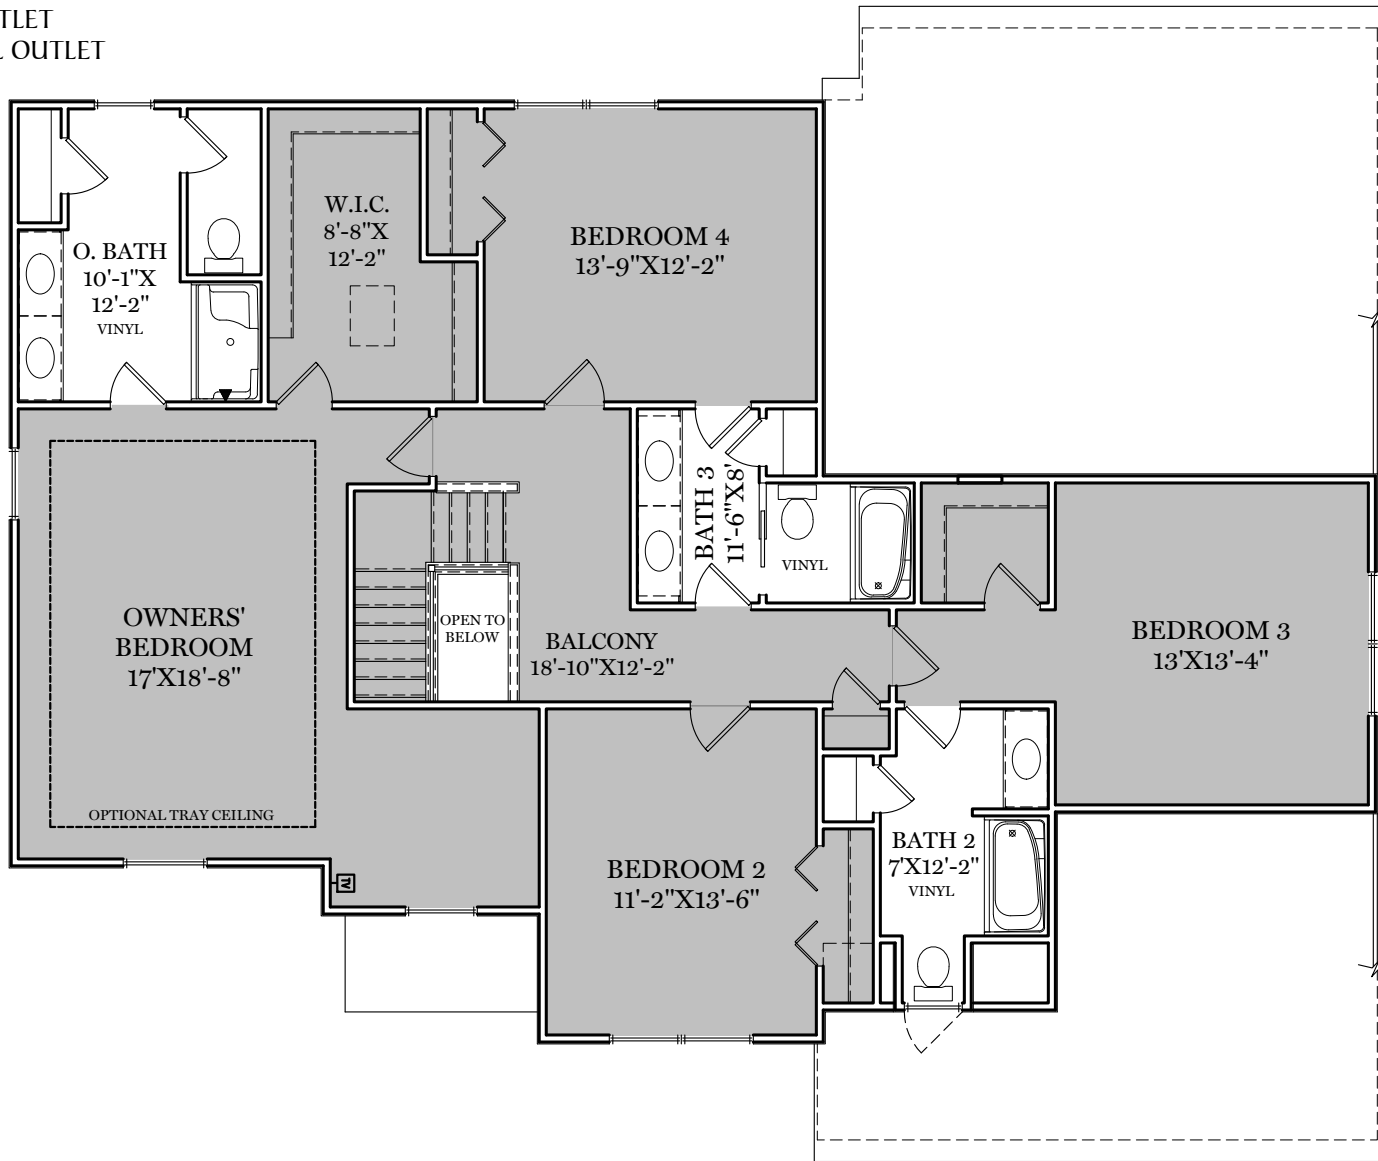

- = CARPETED AREA
- ⊕ = EXTERIOR RECEPTACLE
- ⊕  
USB = RECEPTACLE WITH USB
- ⊕  
HB = EXTERIOR HOSE BIBB
- ⊕  
TV = CABLE T.V. OUTLET  
W/ ELECTRICAL OUTLET

ALL IMAGES ARE FOR ARTISTIC PURPOSES ONLY AND MAY CONTAIN ADDITIONAL FEATURES OR DESIGN OPTIONS NOT AVAILABLE ON ALL HOME PLANS AND IN ALL NEIGHBORHOODS. ROOM SIZE DIMENSIONS AND SQUARE FOOTAGES ARE APPROXIMATE. CONTACT SALES AGENT FOR MORE INFORMATION. TERMS AND CONDITIONS APPLY. [HTTPS://EGSTOLTZFUSHOMES.COM/TERMS-AND-CONDITIONS/](https://EGSTOLTZFUSHOMES.COM/TERMS-AND-CONDITIONS/)

AMERICAN FLOOR PLAN

HERITAGE FLOOR PLAN

ALL IMAGES ARE FOR ARTISTIC PURPOSES ONLY AND MAY CONTAIN ADDITIONAL FEATURES OR DESIGN OPTIONS NOT AVAILABLE ON ALL HOME PLANS AND IN ALL NEIGHBORHOODS. ROOM SIZE DIMENSIONS AND SQUARE FOOTAGES ARE APPROXIMATE. CONTACT SALES AGENT FOR MORE INFORMATION. TERMS AND CONDITIONS APPLY. [HTTPS://EGSTOLTZFUSHOMES.COM/TERMS-AND-CONDITIONS/](https://egstoltzfushomes.com/terms-and-conditions/)

- = CARPETED AREA
- ☑ = CABLE T.V. OUTLET  
W/ ELECTRICAL OUTLET

AMERICAN FLOOR PLAN

HERITAGE FLOOR PLAN

ALL IMAGES ARE FOR ARTISTIC PURPOSES ONLY AND MAY CONTAIN ADDITIONAL FEATURES OR DESIGN OPTIONS NOT AVAILABLE ON ALL HOME PLANS AND IN ALL NEIGHBORHOODS. ROOM SIZE DIMENSIONS AND SQUARE FOOTAGES ARE APPROXIMATE. CONTACT SALES AGENT FOR MORE INFORMATION. TERMS AND CONDITIONS APPLY. [HTTPS://EGSTOLTZFUSHOMES.COM/TERMS-AND-CONDITIONS/](https://EGSTOLTZFUSHOMES.COM/TERMS-AND-CONDITIONS/)

= CARPETED AREA  
 = CABLE T.V. ROUGH IN

TRADITIONAL\*\* FLOOR PLAN SHOWN