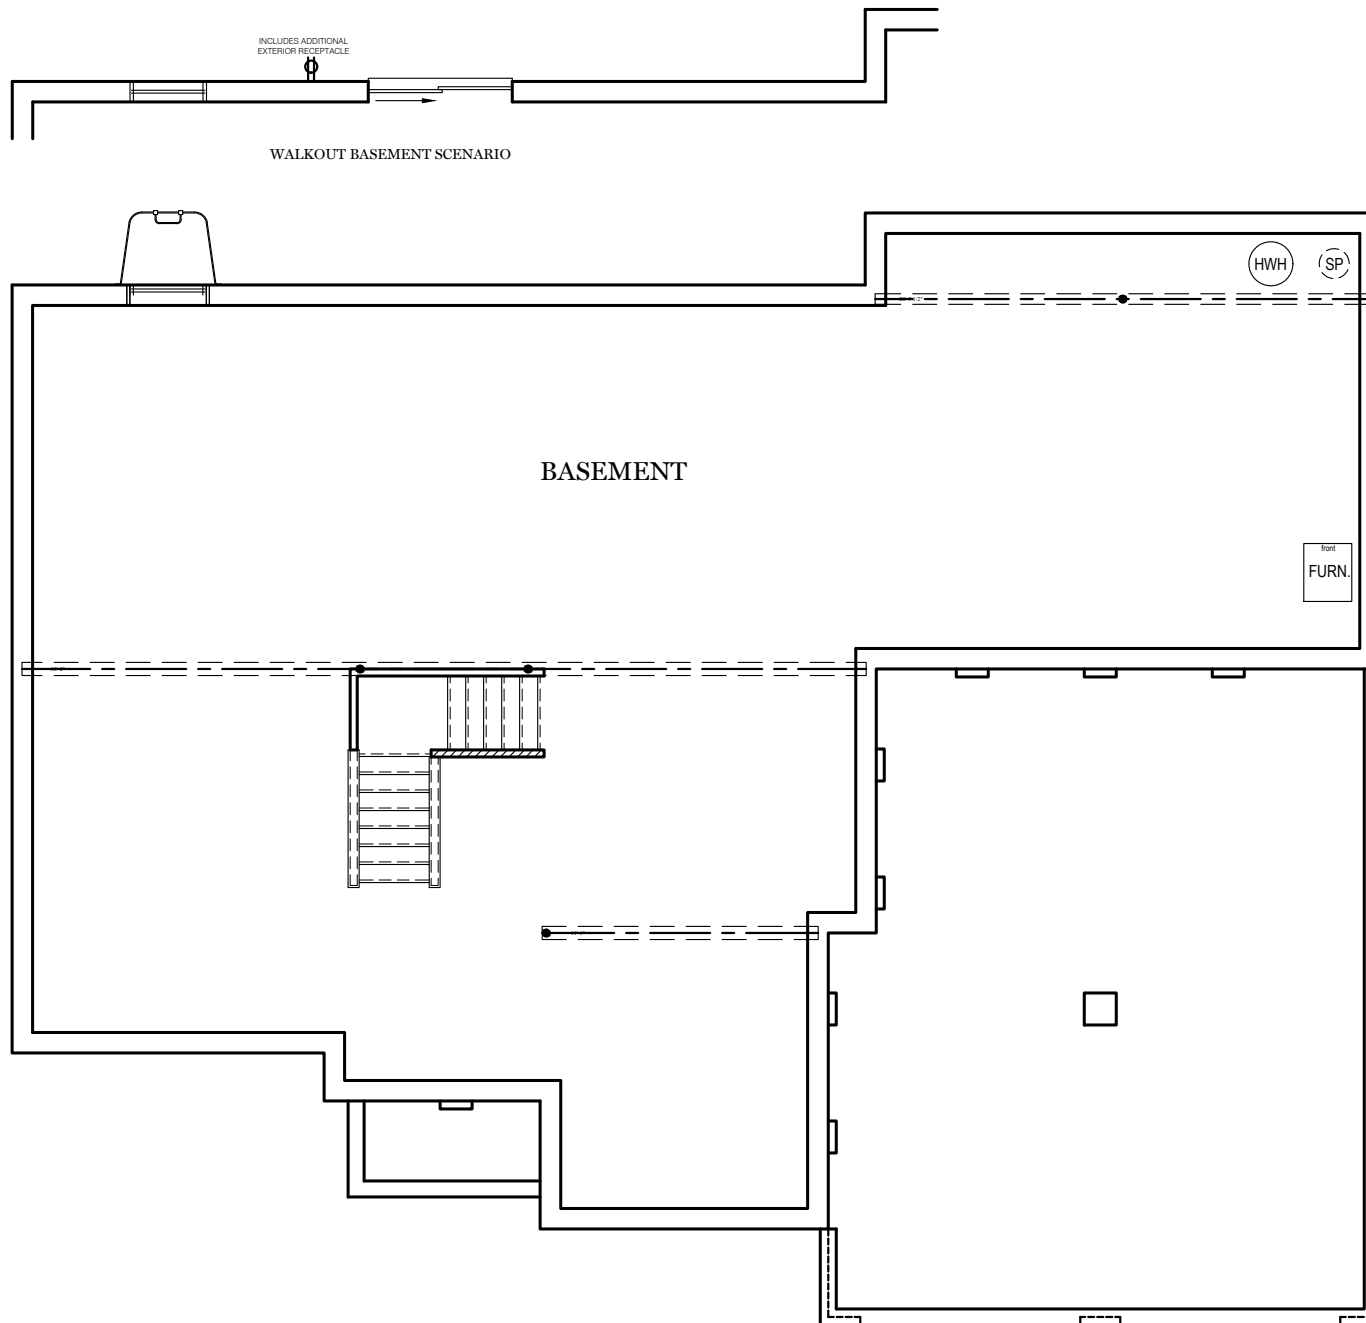

OPTIONAL RETREAT BATH

OPTIONAL LUXURY BATH

ALL IMAGES ARE FOR ARTISTIC PURPOSES ONLY AND MAY CONTAIN ADDITIONAL FEATURES OR DESIGN OPTIONS NOT AVAILABLE ON ALL HOME PLANS AND IN ALL NEIGHBORHOODS. ROOM SIZE DIMENSIONS AND SQUARE FOOTAGES ARE APPROXIMATE. CONTACT SALES AGENT FOR MORE INFORMATION. TERMS AND CONDITIONS APPLY. [HTTPS://EGSTOLTZFUSHOMES.COM/TERMS-AND-CONDITIONS/](https://EGSTOLTZFUSHOMES.COM/TERMS-AND-CONDITIONS/)

= CARPETED AREA  
 = CABLE T.V. ROUGH IN

TRADITIONAL\*\* FLOOR PLAN SHOWN