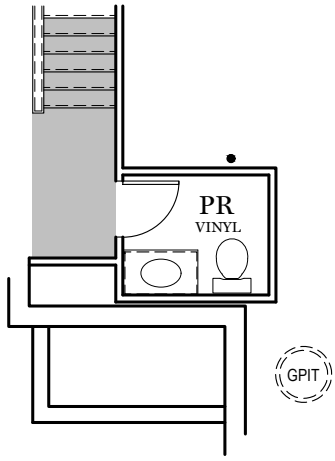

# Foundation

MAGNOLIA

\*\* TRADITIONAL FLOOR PLAN ONLY AVAILABLE IN SELECT COMMUNITIES

E.G.S. RESERVES THE RIGHT TO RELOCATE MECHANICALS AS REQ. BY SITE CONDITIONS

ALL IMAGES ARE FOR ARTISTIC PURPOSES ONLY AND MAY CONTAIN ADDITIONAL FEATURES OR DESIGN OPTIONS NOT AVAILABLE ON ALL HOME PLANS AND IN ALL NEIGHBORHOODS. ROOM SIZE DIMENSIONS AND SQUARE FOOTAGES ARE APPROXIMATE. CONTACT SALES AGENT FOR MORE INFORMATION. TERMS AND CONDITIONS APPLY. [HTTPS://EGSTOLTZFUSHOMES.COM/TERMS-AND-CONDITIONS/](https://EGSTOLTZFUSHOMES.COM/TERMS-AND-CONDITIONS/)

PDF LAST UPDATED 9/7/2022

■ = CARPETED AREA

OPTIONAL FINISHED  
POWDER ROOM (+36 SF)

OPTIONAL FINISHED  
BATHROOM (+53 SF)

ALL IMAGES ARE FOR ARTISTIC  
PURPOSES ONLY AND MAY CONTAIN  
ADDITIONAL FEATURES OR DESIGN  
OPTIONS NOT AVAILABLE ON ALL  
HOME PLANS AND IN ALL  
NEIGHBORHOODS. ROOM SIZE  
DIMENSIONS AND SQUARE FOOTAGES  
ARE APPROXIMATE. CONTACT SALES  
AGENT FOR MORE INFORMATION.  
TERMS AND CONDITIONS APPLY.  
[HTTPS://EGSTOLTZFUSHOMES.COM/  
TERMS-AND-CONDITIONS/](https://EGSTOLTZFUSHOMES.COM/TERMS-AND-CONDITIONS/)