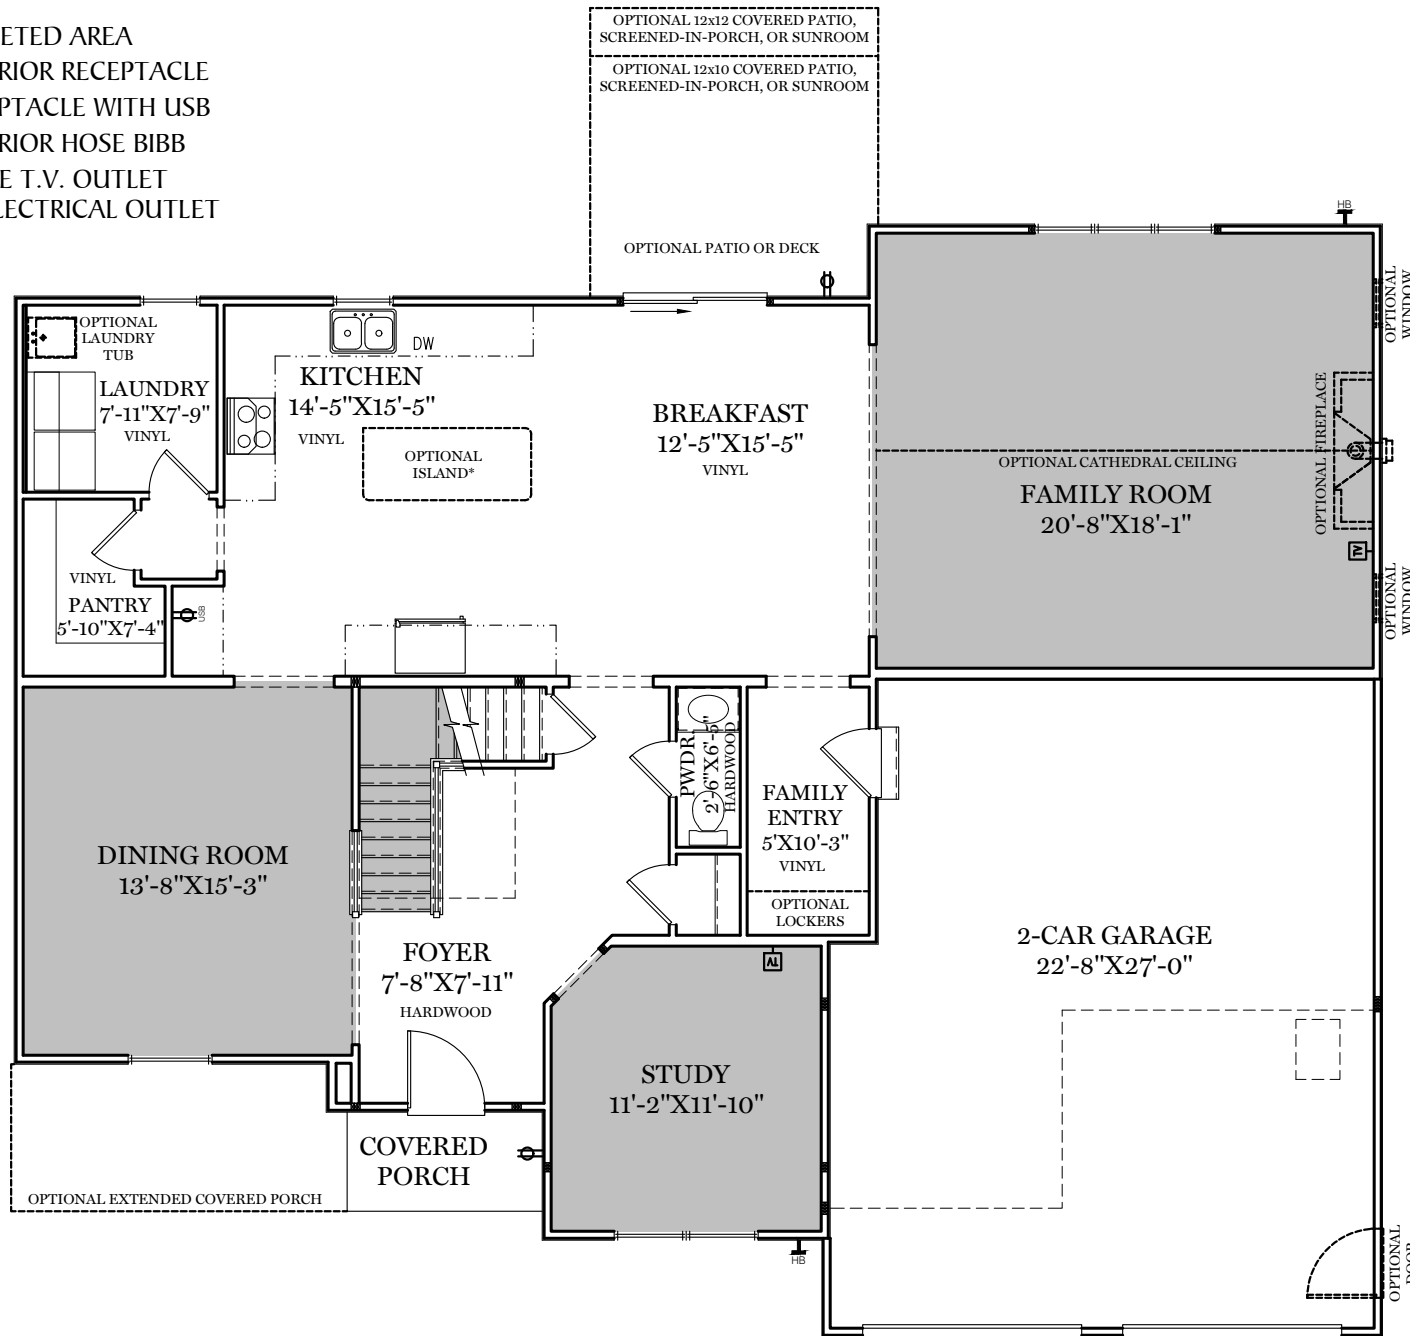

- = CARPETED AREA
- ⊕ = EXTERIOR RECEPTACLE
- ⊕  
USB = RECEPTACLE WITH USB
- ⊕  
HB = EXTERIOR HOSE BIBB
- ⊕  
TV = CABLE T.V. OUTLET  
W/ ELECTRICAL OUTLET

ALL IMAGES ARE FOR ARTISTIC PURPOSES ONLY AND MAY CONTAIN ADDITIONAL FEATURES OR DESIGN OPTIONS NOT AVAILABLE ON ALL HOME PLANS AND IN ALL NEIGHBORHOODS. ROOM SIZE DIMENSIONS AND SQUARE FOOTAGES ARE APPROXIMATE. CONTACT SALES AGENT FOR MORE INFORMATION. TERMS AND CONDITIONS APPLY. [HTTPS://EGSTOLTZFUSHOMES.COM/TERMS-AND-CONDITIONS/](https://EGSTOLTZFUSHOMES.COM/TERMS-AND-CONDITIONS/)

AMERICAN FLOOR PLAN

HERITAGE FLOOR PLAN

ALL IMAGES ARE FOR ARTISTIC PURPOSES ONLY AND MAY CONTAIN ADDITIONAL FEATURES OR DESIGN OPTIONS NOT AVAILABLE ON ALL HOME PLANS AND IN ALL NEIGHBORHOODS. ROOM SIZE DIMENSIONS AND SQUARE FOOTAGES ARE APPROXIMATE. CONTACT SALES AGENT FOR MORE INFORMATION. TERMS AND CONDITIONS APPLY. [HTTPS://EGSTOLTZFUSHOMES.COM/TERMS-AND-CONDITIONS/](https://egstoltzfushomes.com/terms-and-conditions/)

- = CARPETED AREA
- ☑ = CABLE T.V. OUTLET  
W/ ELECTRICAL OUTLET

AMERICAN FLOOR PLAN

HERITAGE FLOOR PLAN

ALL IMAGES ARE FOR ARTISTIC PURPOSES ONLY AND MAY CONTAIN ADDITIONAL FEATURES OR DESIGN OPTIONS NOT AVAILABLE ON ALL HOME PLANS AND IN ALL NEIGHBORHOODS. ROOM SIZE DIMENSIONS AND SQUARE FOOTAGES ARE APPROXIMATE. CONTACT SALES AGENT FOR MORE INFORMATION. TERMS AND CONDITIONS APPLY. [HTTPS://EGSTOLTZFUSHOMES.COM/TERMS-AND-CONDITIONS/](https://EGSTOLTZFUSHOMES.COM/TERMS-AND-CONDITIONS/)

= CARPETED AREA  
 = CABLE T.V. ROUGH IN

TRADITIONAL\*\* FLOOR PLAN SHOWN